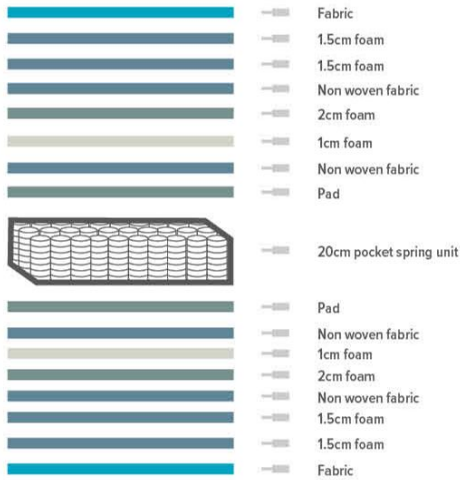

Model: RSP-2PT

Size (cm)	40HQ (pcs)
90x190x32	720
100x190x32	660
107x203x32	600
120x200x32	540
137x190x32	480
140x190x32	480
153x203x32	420
160x190x32	420
160x200x32	420
183x203x32	360