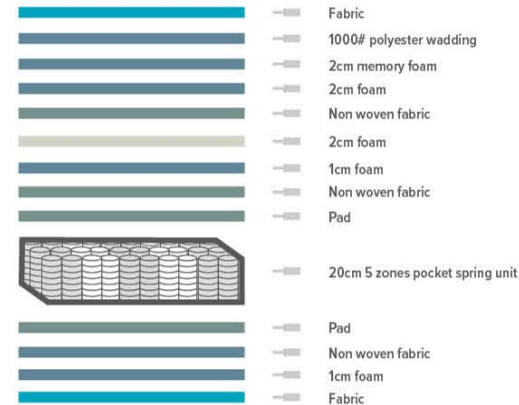

Model: RSP-ML1

Size (cm)	40HQ (pcs)
90x190x28	840
100x190x28	770
107x203x28	700
120x200x28	630
137x190x28	560
140x190x28	560
153x203x28	490
160x190x28	490
160x200x28	490
183x203x28	420