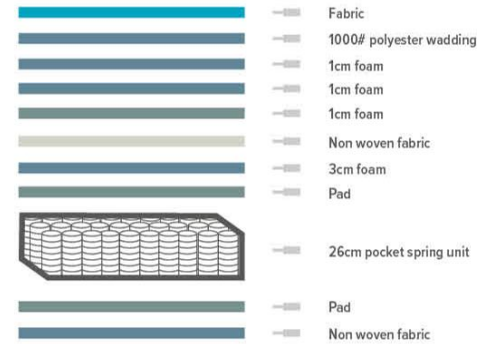

## Model: RSP-ML5

Size (cm)	40HQ (pcs)
90x190x34	600
100x190x34	550
107x203x34	500
120x200x34	450
137x190x34	400
140x190x34	400
153x203x34	350
160x190x34	350
160x200x34	350
183x203x34	300

**Model: RSP-ML345**

Size (cm)	40HQ (pcs)
90x190x34.5	600
100x190x34.5	550
107x203x34.5	500
120x200x34.5	450
137x190x34.5	400
140x190x34.5	400
153x203x34.5	350
160x190x34.5	350
160x200x34.5	350
183x203x34.5	300

**Model: RSP-PEPT**