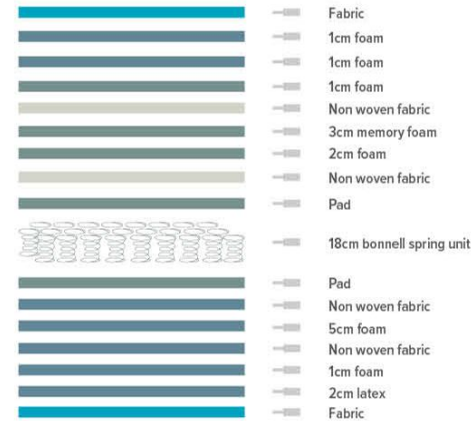

Model: RSB-2BT

Size (cm)	40HQ (pcs)
90x190x34	600
100x190x34	550
107x203x34	500
120x200x34	450
137x190x34	400
140x190x34	400
153x203x34	350
160x190x34	350
160x200x34	350
183x203x34	300