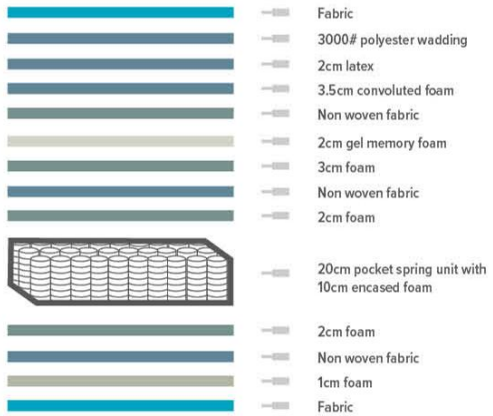

Model: RSP-ML7

Size (cm)	40HQ (pcs)
90x190x36	600
100x190x36	550
107x203x36	500
120x200x36	450
137x190x36	400
140x190x36	400
153x203x36	350
160x190x36	350
160x200x36	350
183x203x36	300