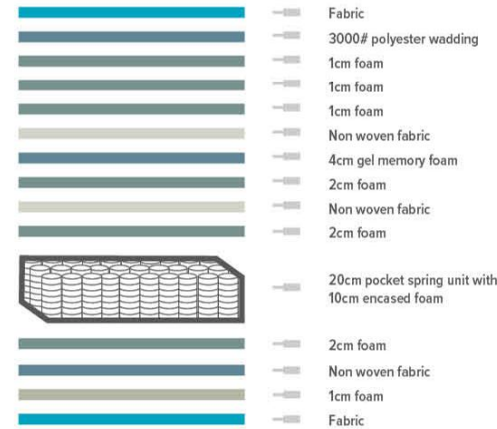

Model: RSP-ML5

Size (cm)	40HQ (pcs)
90x190x34	600
100x190x34	550
107x203x34	500
120x200x34	450
137x190x34	400
140x190x34	400
153x203x34	350
160x190x34	350
160x200x34	350
183x203x34	300