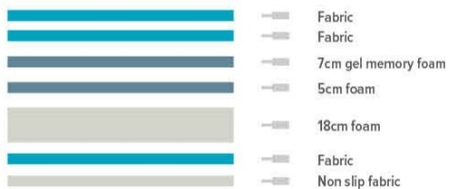

Model: RSF-GMF30