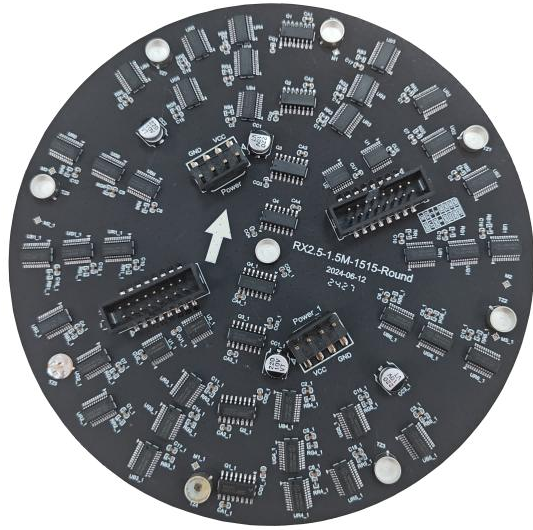

Module Division Design