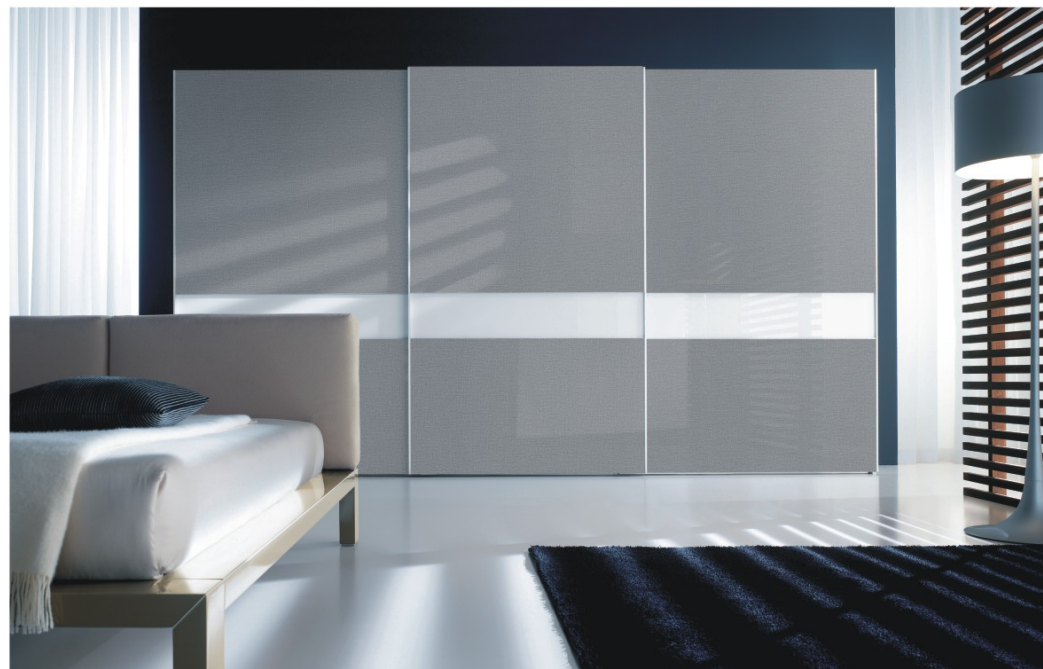

重点推荐
SPECIAL RECOMMENDATION

PRODUCT · 产品篇

编号 / ID-1101
适用 / 家居

今夜的天空没有星星，躲进自己的小天地里，只是静静地写着淡淡的小资文字。

There is no star in the sky tonight, hide into their own, just quietly write light small endowment text.