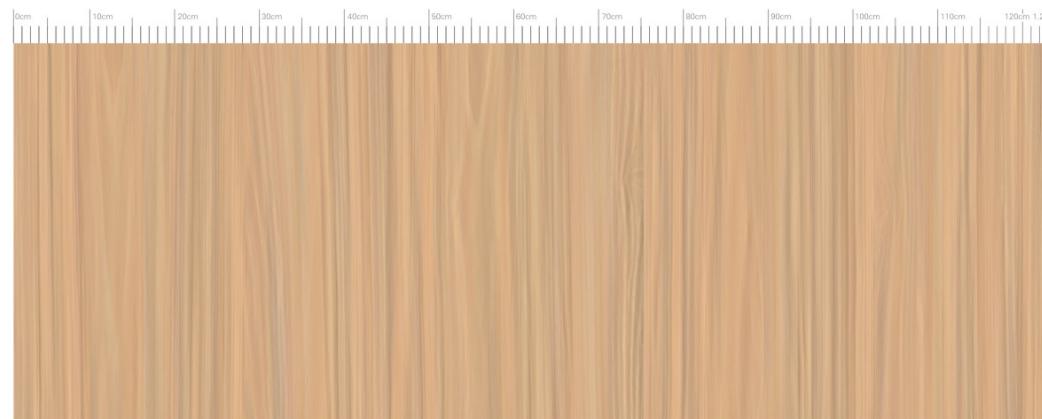

T&H
STEMS FROM THE
INSPIRATION OF NATURE
源于大自然的灵感