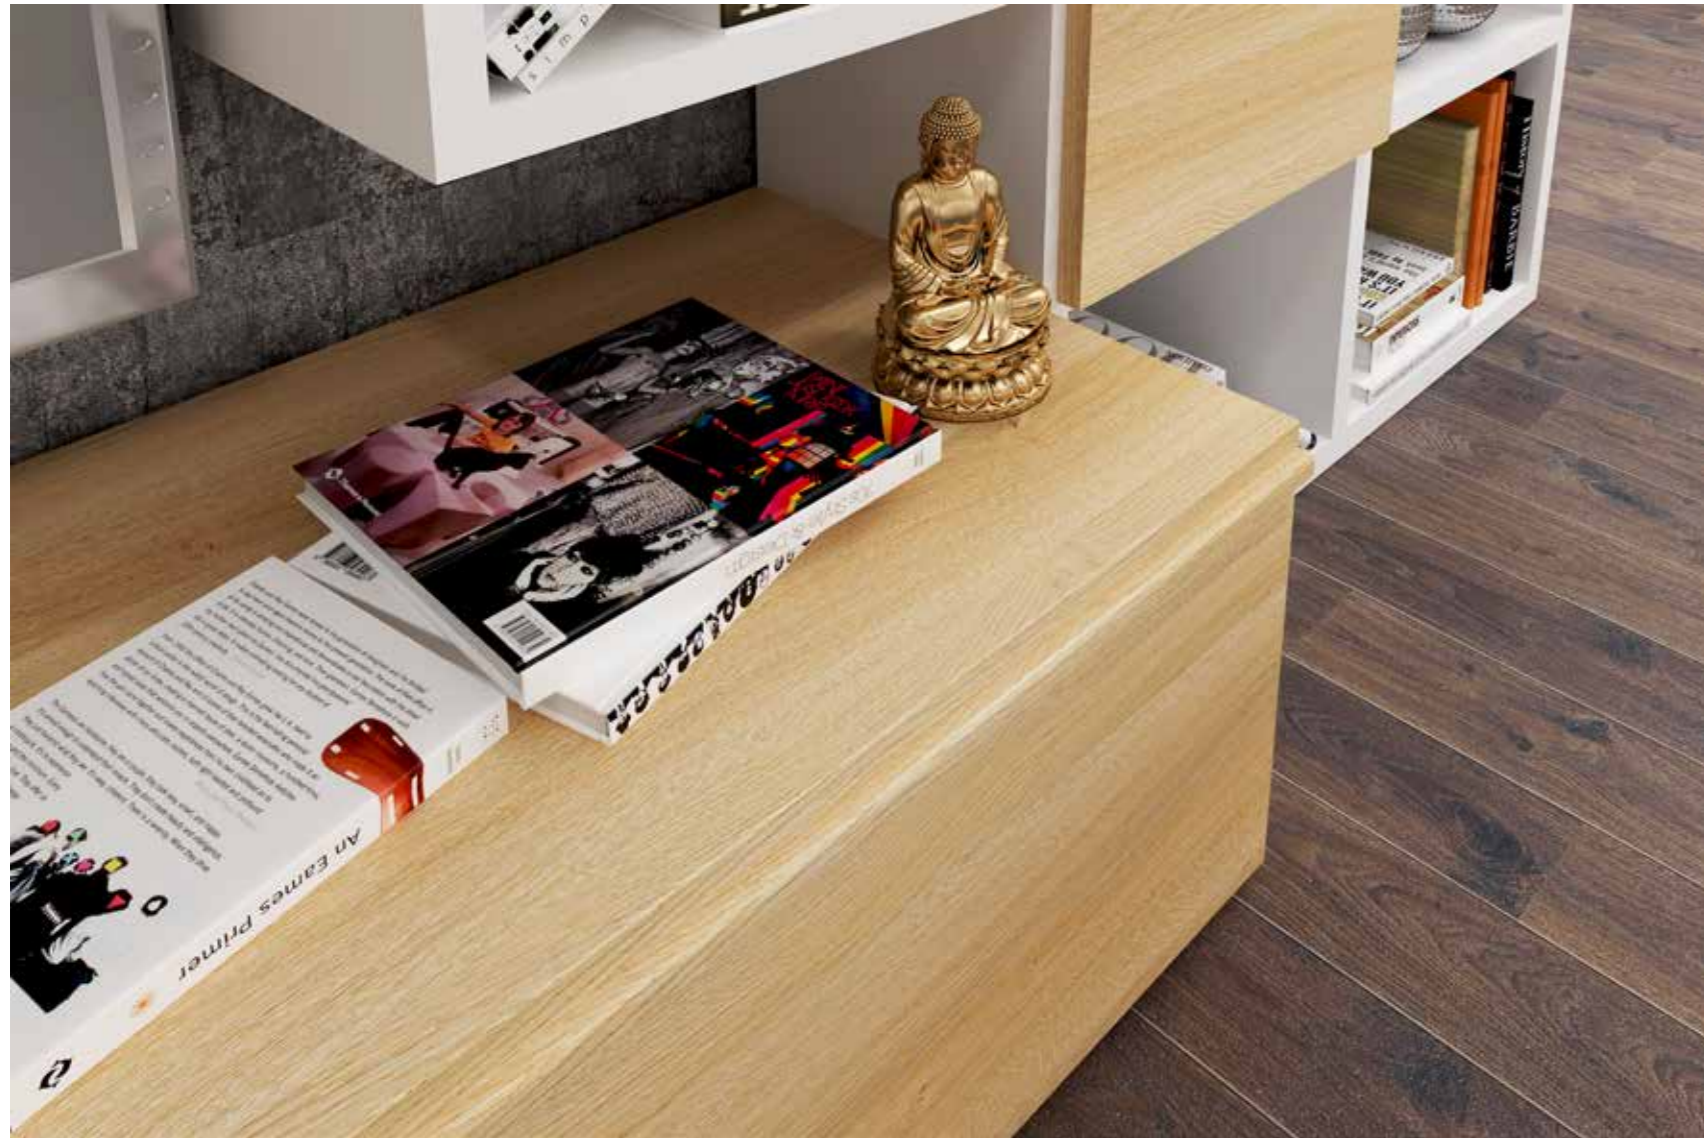

MP

欧洲橡木 EUROPEAN OAK ID-7019

和 谐 / Harmony

一切气息都幻化成了悄无声息的因子，在记忆的深处潜滋暗长，一切就这样简单而诗意，和谐而亲切。

All breaths are changed into the silent things which grow stealthily in the deep memory. All these are so simple and poetry, harmonious and kindly.