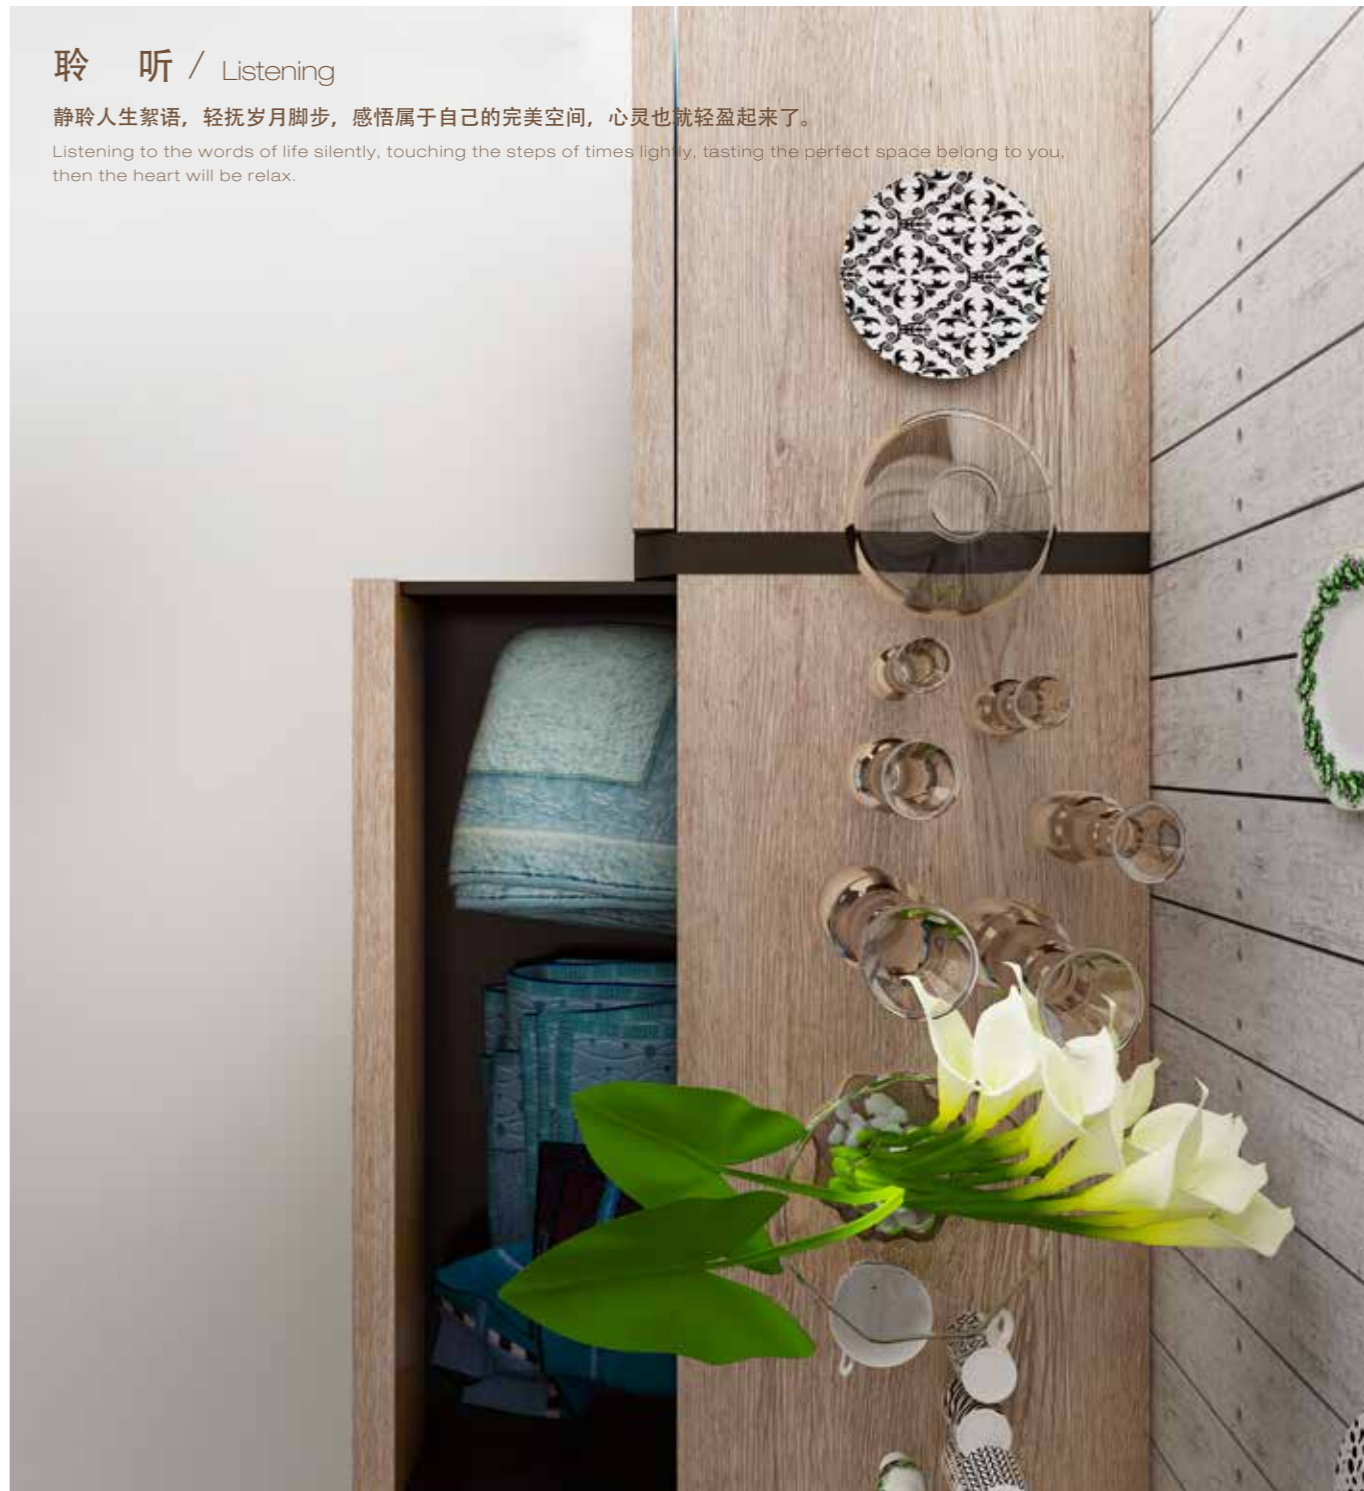

ID-7018

高雅 / Elegance

古典与时尚，在纷繁的现代都市进行了一次美丽的邂逅，在享受生活快节奏的同时，也需要体会一份优雅。

Classical and fashion, meet in the complex modern city by chance. Enjoying the fast pace of life, also the taste of elegance.

阿拉比卡橡木 ARABICA OAK ID-7018