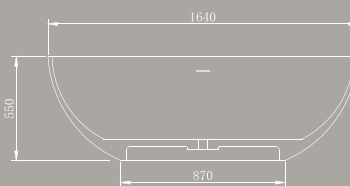

Size: 1865x840x595 (mm)

KKR-B051

Size: 1865x840x595 (mm)

KKR-B051

Size: 1865x840x595 (mm)

KKR-B008

Size: 1640x770x550 (mm)

KKR-B003

Size: 1780x920x550 (mm)

live action

CUSTOMIZATION

We have over 100 models of bathtubs and 300 models of basins available for option. All can be produced in crystal clear colours. The transparent crystal clear bathtubs and basins look modern, quality and special.