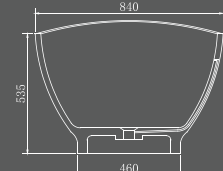

Size: 1865x840x595 (mm)

KKR-B051

Size: 1865x840x595 (mm)

KKR-B051

Size: 1865x840x595 (mm)

KKR-B008

Size: 1640x770x550 (mm)

KKR-B003

Size: 1780x920x550 (mm)

live action

CUSTOMIZATION

We have over 100 models of bathtubs and 300 models of basins available for option. All can be produced in crystal clear colours. The transparent crystal clear bathtubs and basins look modern, quality and special.