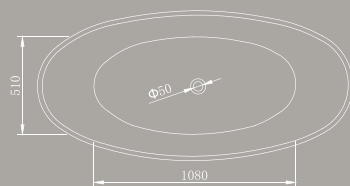

Size: 1865x840x595 (mm)

KKR-B051

Size: 1865x840x595 (mm)

KKR-B051

Size: 1865x840x595 (mm)

KKR-B008

Size: 1640x770x550 (mm)

KKR-B003

Size: 1780x920x550 (mm)

live action

CUSTOMIZATION

We have over 100 models of bathtubs and 300 models of basins available for option. All can be produced in crystal clear colours. The transparent crystal clear bathtubs and basins look modern, quality and special.