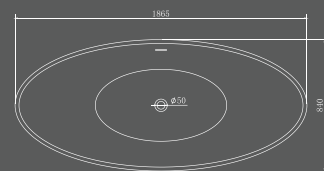

Size: 1865x840x595 (mm)

KKR-B051

Size: 1865x840x595 (mm)

KKR-B051

Size: 1865x840x595 (mm)

KKR-B008

Size: 1640x770x550 (mm)

KKR-B003

Size: 1780x920x550 (mm)

live action

CUSTOMIZATION

We have over 100 models of bathtubs and 300 models of basins available for option. All can be produced in crystal clear colours. The transparent crystal clear bathtubs and basins look modern, quality and special.