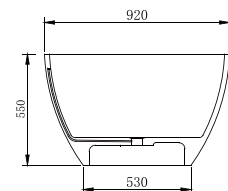

Size: 1865x840x595 (mm)

KKR-B051

Size: 1865x840x595 (mm)

KKR-B051

Size: 1865x840x595 (mm)

KKR-B008

Size: 1640x770x550 (mm)

KKR-B003

Size: 1780x920x550 (mm)

live action

CUSTOMIZATION

We have over 100 models of bathtubs and 300 models of basins available for option. All can be produced in crystal clear colours. The transparent crystal clear bathtubs and basins look modern, quality and special.