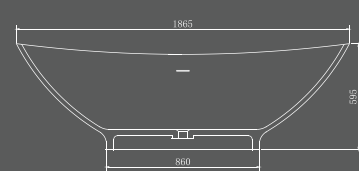

Size: 1865x840x595 (mm)

KKR-B051

Size: 1865x840x595 (mm)

KKR-B051

Size: 1865x840x595 (mm)

KKR-B008

Size: 1640x770x550 (mm)

KKR-B003

Size: 1780x920x550 (mm)

live action

CUSTOMIZATION

We have over 100 models of bathtubs and 300 models of basins available for option. All can be produced in crystal clear colours. The transparent crystal clear bathtubs and basins look modern, quality and special.