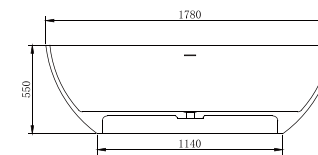

Size: 1865x840x595 (mm)

KKR-B051

Size: 1865x840x595 (mm)

KKR-B051

Size: 1865x840x595 (mm)

KKR-B008

Size: 1640x770x550 (mm)

KKR-B003

Size: 1780x920x550 (mm)

live action

CUSTOMIZATION

We have over 100 models of bathtubs and 300 models of basins available for option. All can be produced in crystal clear colours. The transparent crystal clear bathtubs and basins look modern, quality and special.