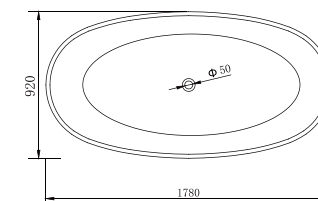

Size: 1865x840x595 (mm)

KKR-B051

Size: 1865x840x595 (mm)

KKR-B051

Size: 1865x840x595 (mm)

KKR-B008

Size: 1640x770x550 (mm)

KKR-B003

Size: 1780x920x550 (mm)

live action

CUSTOMIZATION

We have over 100 models of bathtubs and 300 models of basins available for option. All can be produced in crystal clear colours. The transparent crystal clear bathtubs and basins look modern, quality and special.