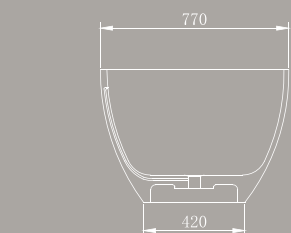

Size: 1865x840x595 (mm)

KKR-B051

Size: 1865x840x595 (mm)

KKR-B051

Size: 1865x840x595 (mm)

KKR-B008

Size: 1640x770x550 (mm)

KKR-B003

Size: 1780x920x550 (mm)

live action

CUSTOMIZATION

We have over 100 models of bathtubs and 300 models of basins available for option. All can be produced in crystal clear colours. The transparent crystal clear bathtubs and basins look modern, quality and special.