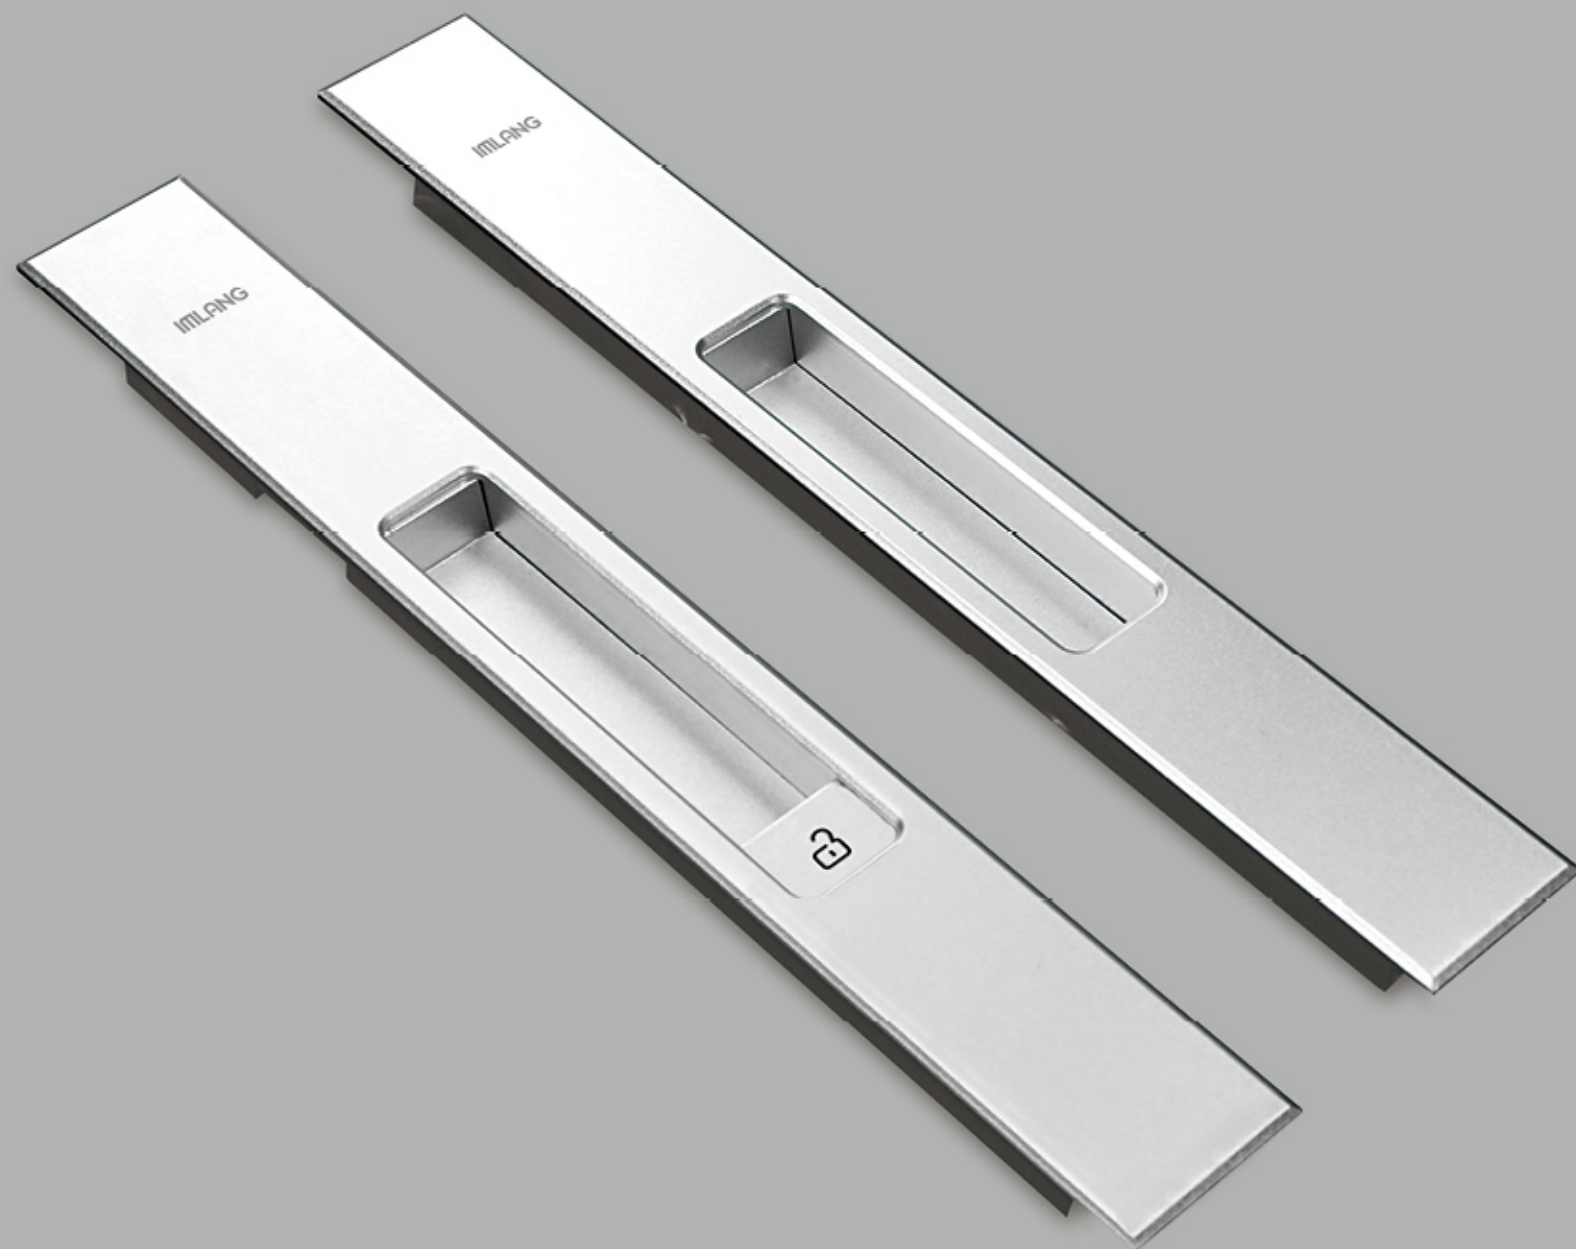

ALUMINUM ALLOY SLOTTED LOCK

铝合金一字锁

独特配方的镁铝合金材质，使得表面氧化层细腻均匀，金属感柔滑高端。结构设计更加时尚，凸显家庭生活的品质和居住者的品味！

The magnesium aluminum alloy with unique formula makes the surface oxide layer fine and uniform, and the metal feels soft and smooth. The structural design is more fashionable, highlighting the quality of family life and the taste of residents!