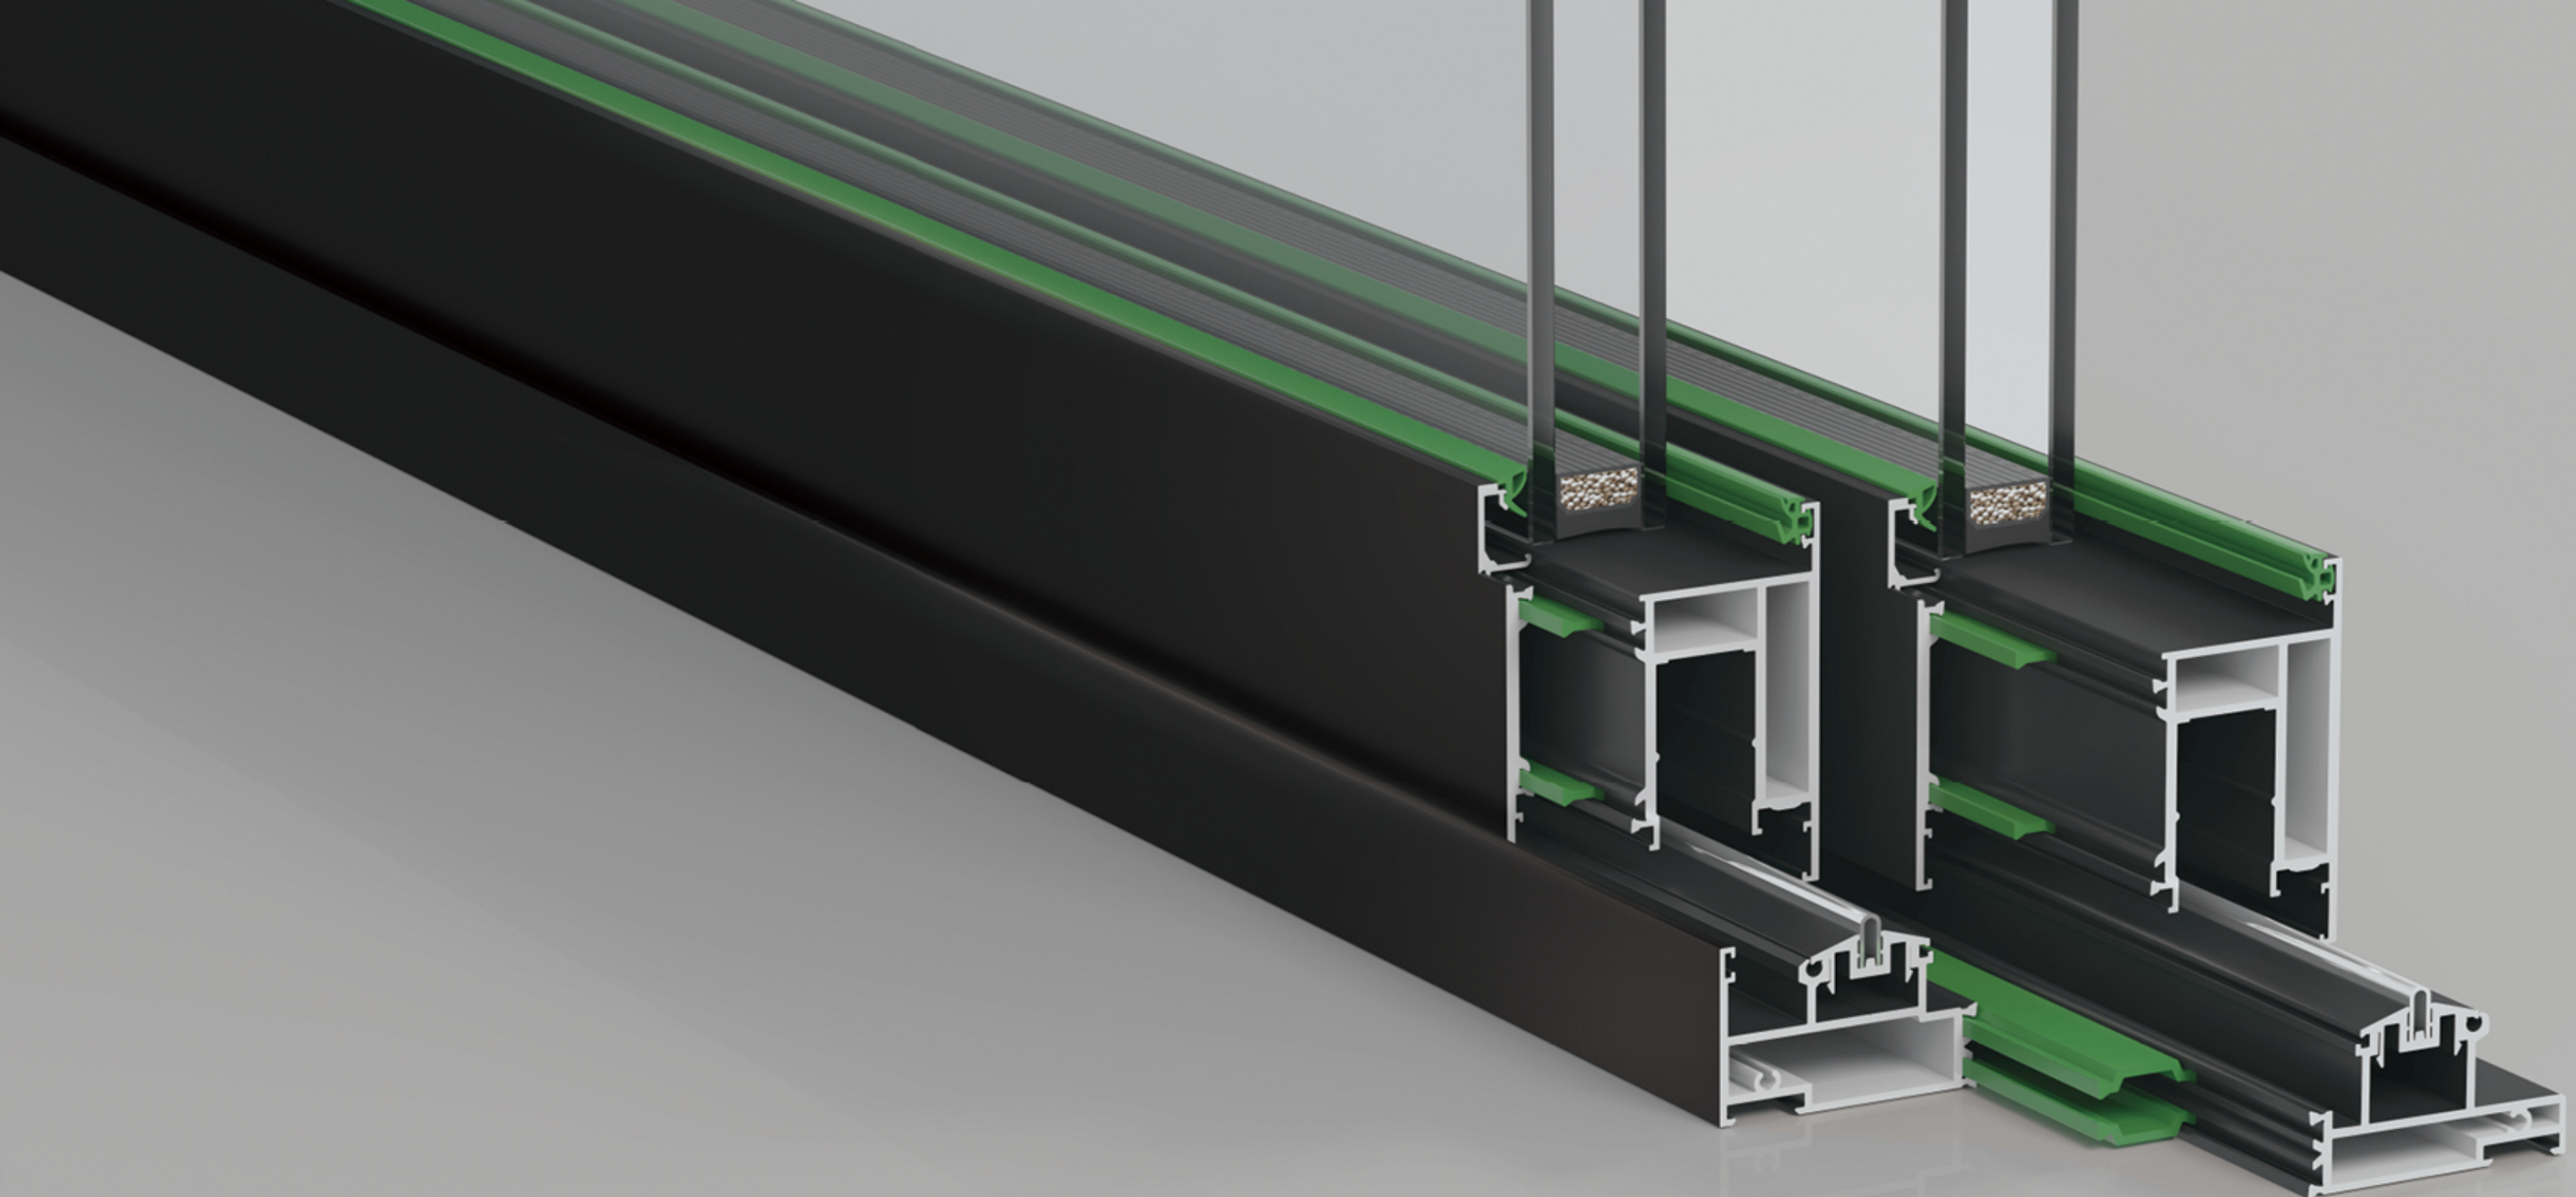

BROKEN SLIDING DOOR

欧米茄提升推拉门

断桥设计, 采用 PA66 隔热条, 隔热效果好, 更节能。
Broken bridge design, using PA66 heat insulation strip, good heat insulation effect and more energy saving.