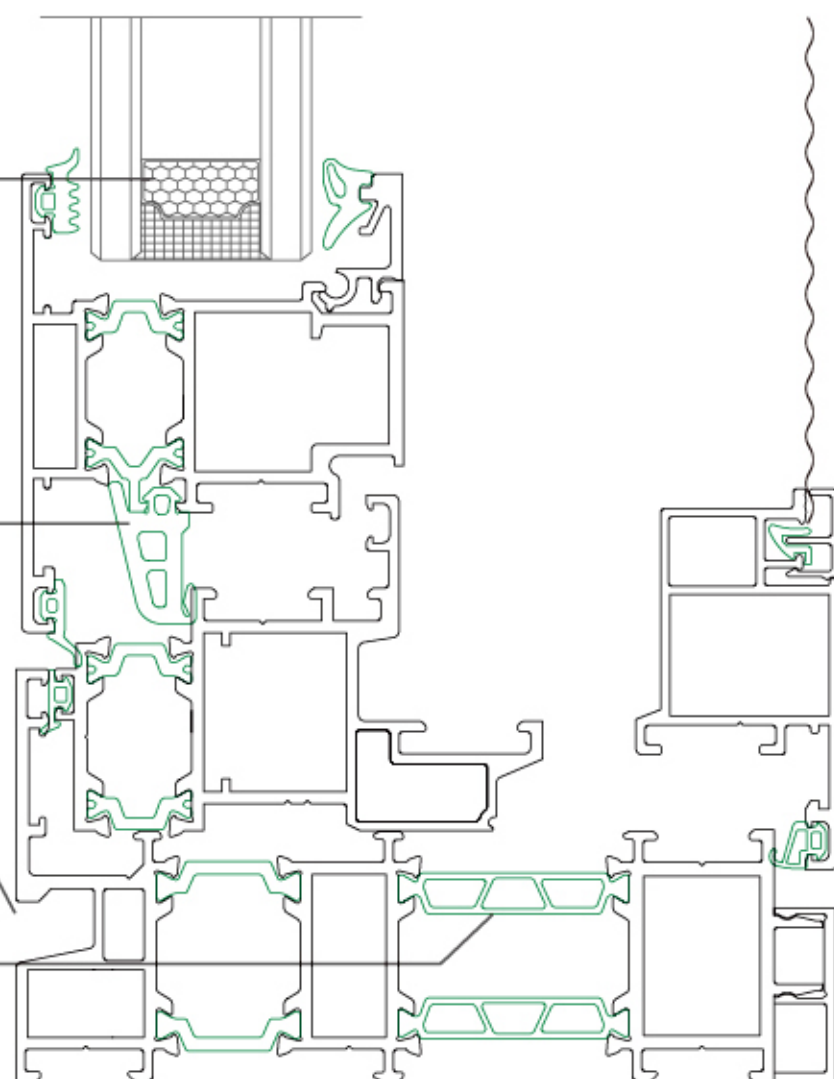

BAROCLINIC LINE DESIGN

斜压线设计

采用斜面压线，玻璃可视面更大，双扣式设计，抗风压性更强。

Inclined line pressing is adopted, the visible surface of glass is larger, and the double button design has stronger wind pressure resistance.

HERMES ORANGE TRIM STRIP