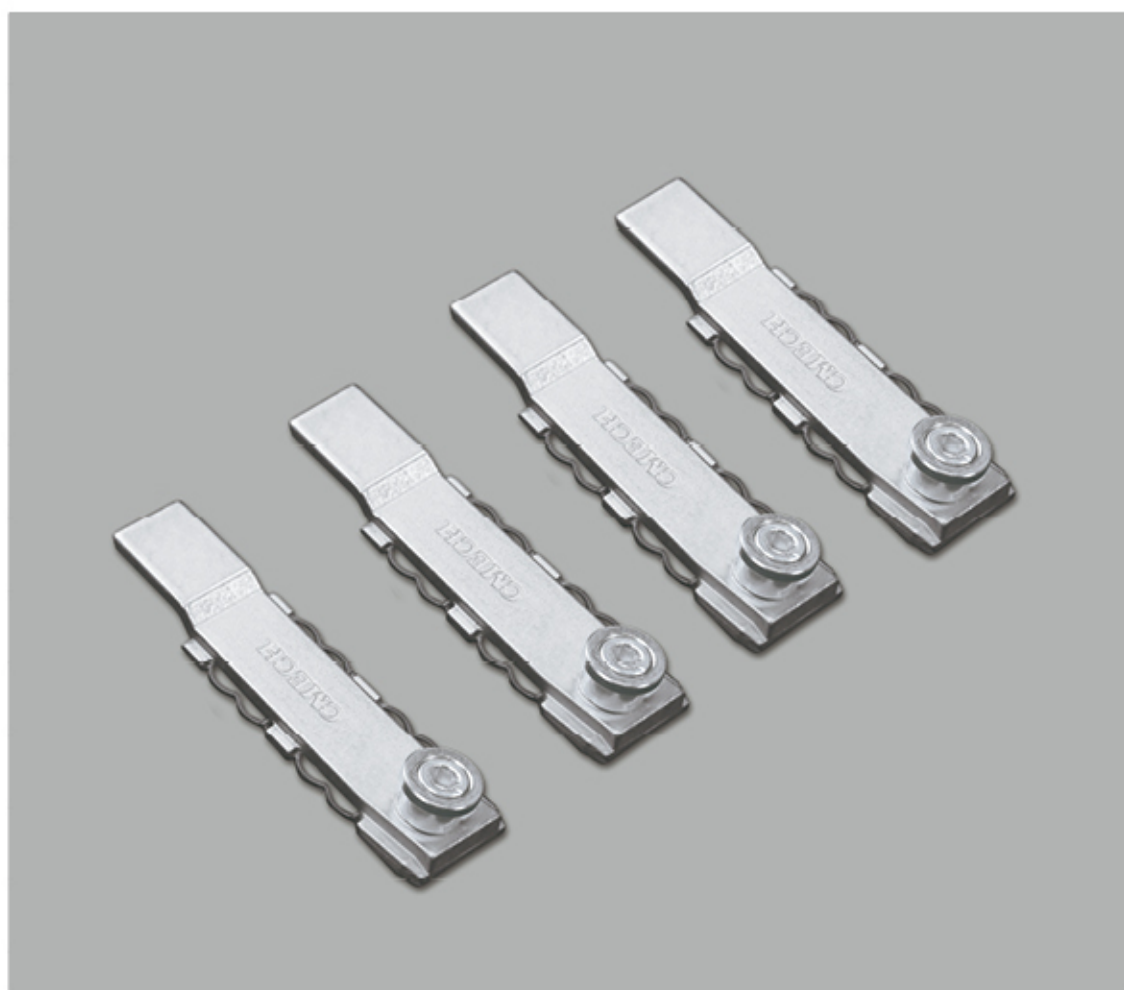

INTEGRATED BENDING ADHESIVE STRIP

一体折弯等压胶条

等压胶条采用一体折弯技术，无需截断，气密、水密性更强。

The isobaric adhesive strip adopts the integrated bending technology, which does not need to be cut off, and has stronger air tightness and water tightness.