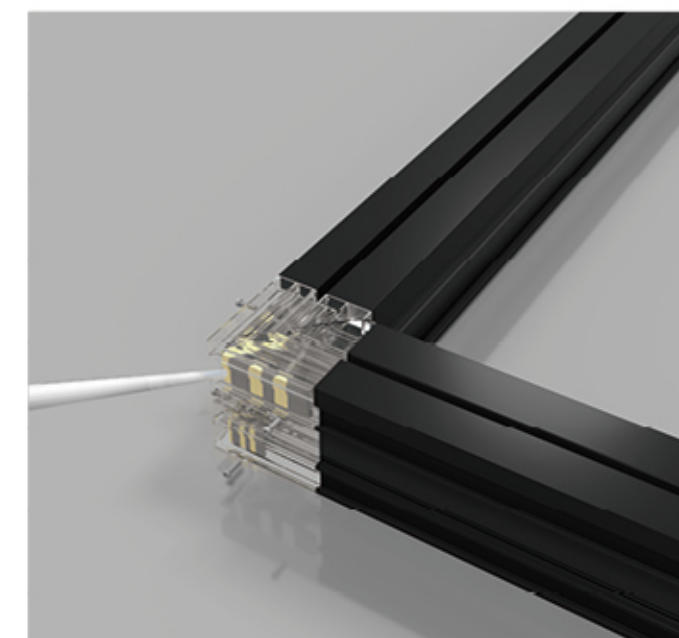

THREE SEAL INNOVATIVE WATERPROOF

三道密封 · 革新防水

采用加强式等压密封胶条,前置胶条设计极大提升密封性能,防水技术领跑行业。

The reinforced isobaric sealant strip is adopted, and the front rubber strip design greatly improves the sealing performance, and the waterproof technology leads the industry.

一体折弯技术
Integrated bending technology

中空铝条采用一体折弯技术,中空玻璃四角无连接件,密封效果极好,极大提高窗户的隔音隔热、气密、水密性能。

销钉注胶工艺
Glue injection process of pin corner code

在角码与型材之间用以填充的专用胶,提高型材的密封性能,能够让连接更牢固,即便受到撞击也不容易松动。

精湛工艺

EXQUISITE WORKMANSHIP