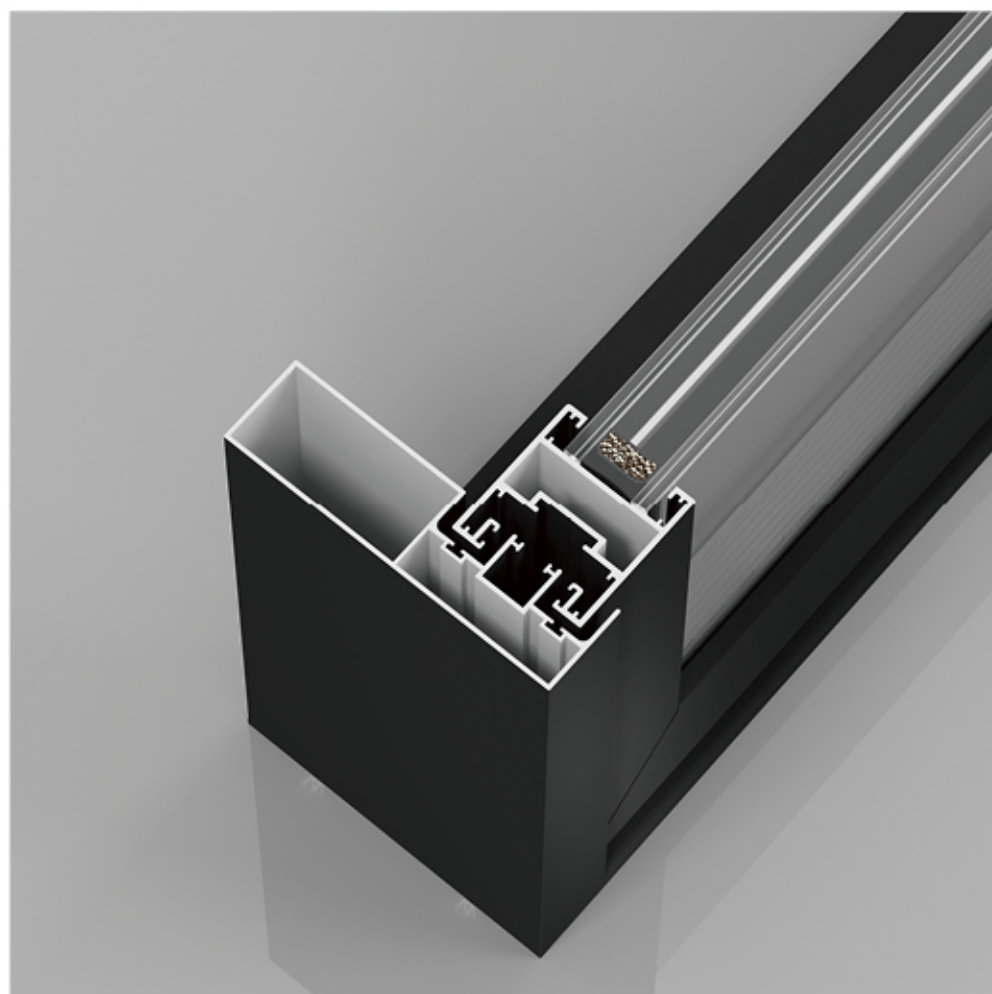

LANDING LOCK STATUS

降落锁闭状态

当执手向上转动 180°时，门扇降落，此时门扇处于降落锁闭状态。

When the handle rotates upward by 180°, the door leaf will fall, and the door leaf will be in the landing locking state.

ALUMINUM ALLOY SLOTTED LOCK

铝合金一字锁

独特配方的镁铝合金材质，使得表面氧化层细腻均匀，金属感柔滑高端。结构设计更加时尚，凸显家庭生活的品质和居住者的品味！

The magnesium aluminum alloy with unique formula makes the surface oxide layer fine and uniform, and the metal feels soft and smooth. The structural design is more fashionable, highlighting the quality of family life and the taste of residents!

YIYANG SLIDING DOOR

伊阳推拉门

采用嵌入式边框设计配备光企边框多道密封，提高气密性，防撬防盗，安全性能更好。无惧风吹摇晃、水流倒灌，稳定加固。

The embedded frame design is adopted, and the light enterprise frame is equipped with multi-channel sealing to improve air tightness, anti prying and anti-theft, and better safety performance. No fear of wind and shaking, backflow of water, stable reinforcement.