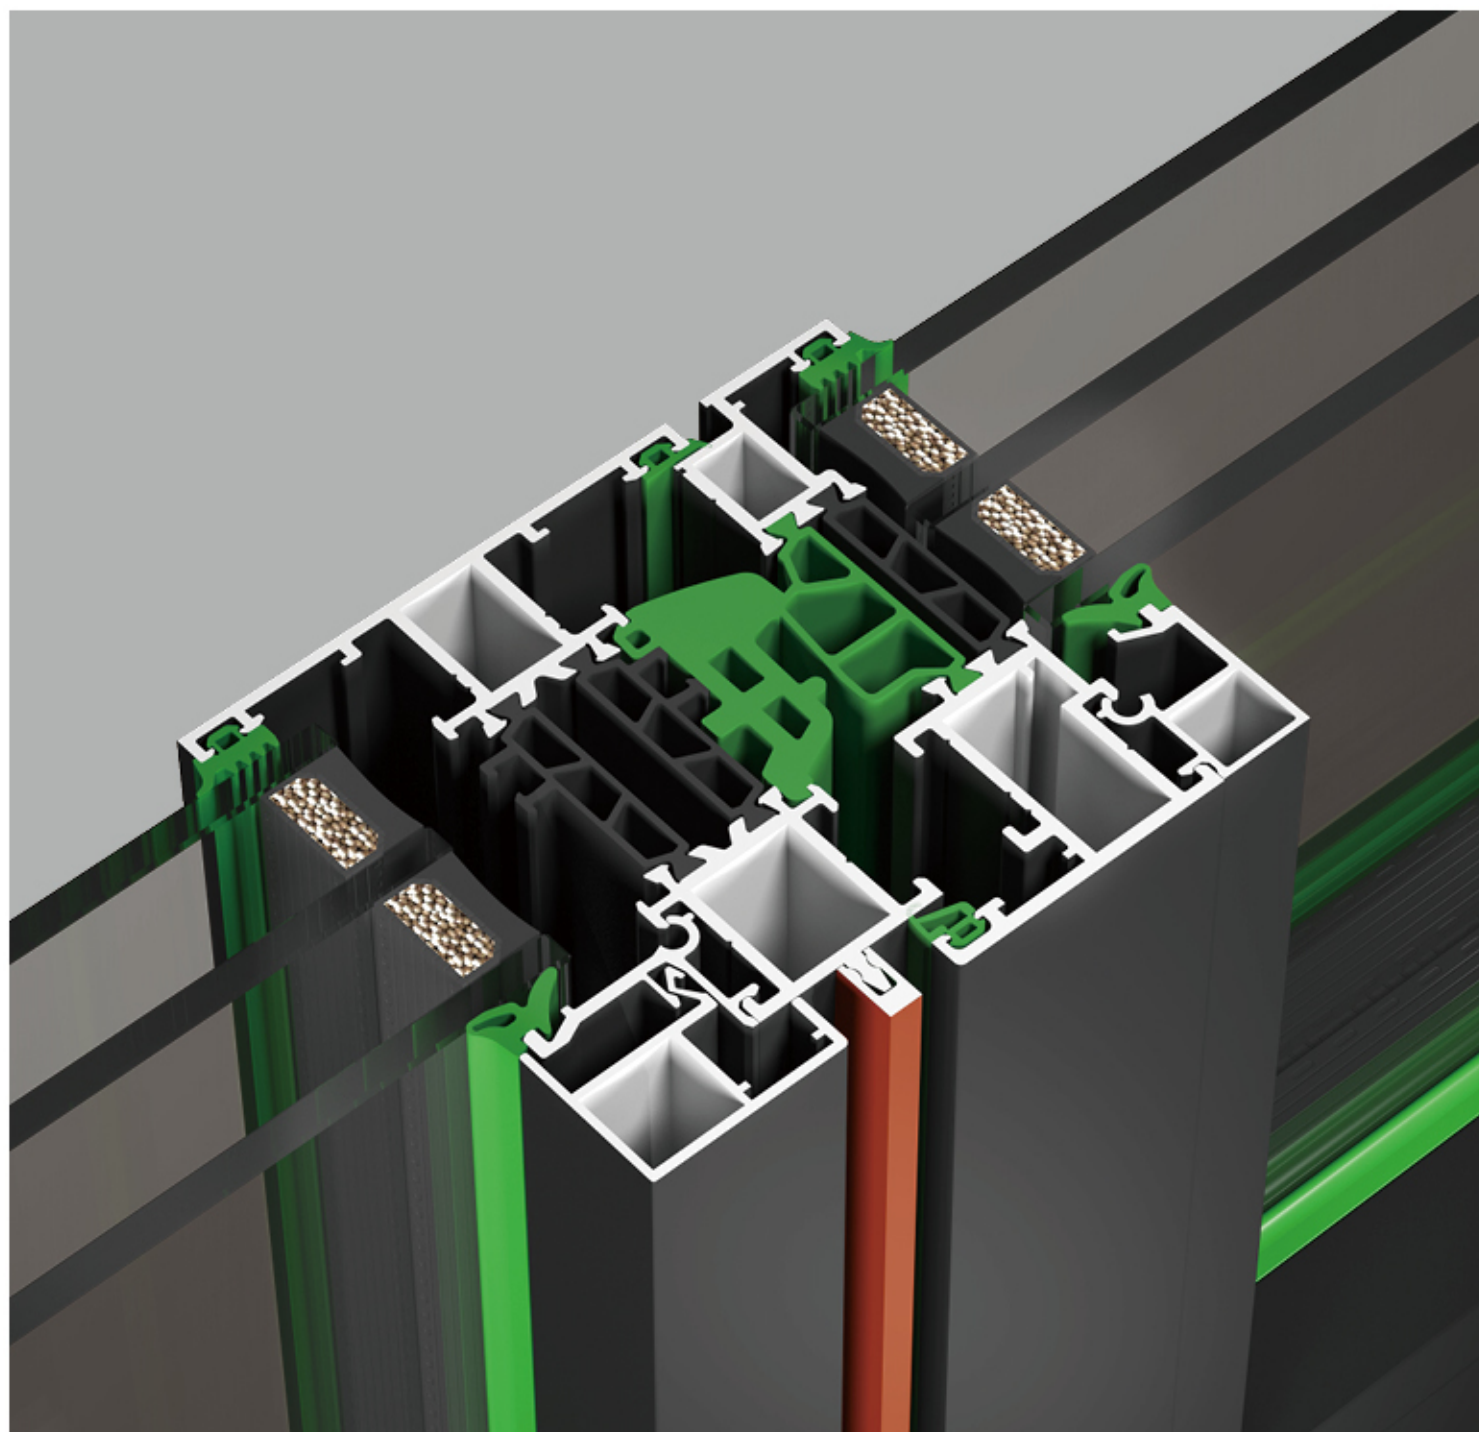

THREE SEAL INNOVATIVE WATERPROOF

三道密封 · 革新防水

采用加强式等压密封胶条,前置胶条设计极大提升密封性能,防水技术领跑行业。

The reinforced isobaric sealant strip is adopted, and the front rubber strip design greatly improves the sealing performance, and the waterproof technology leads the industry.