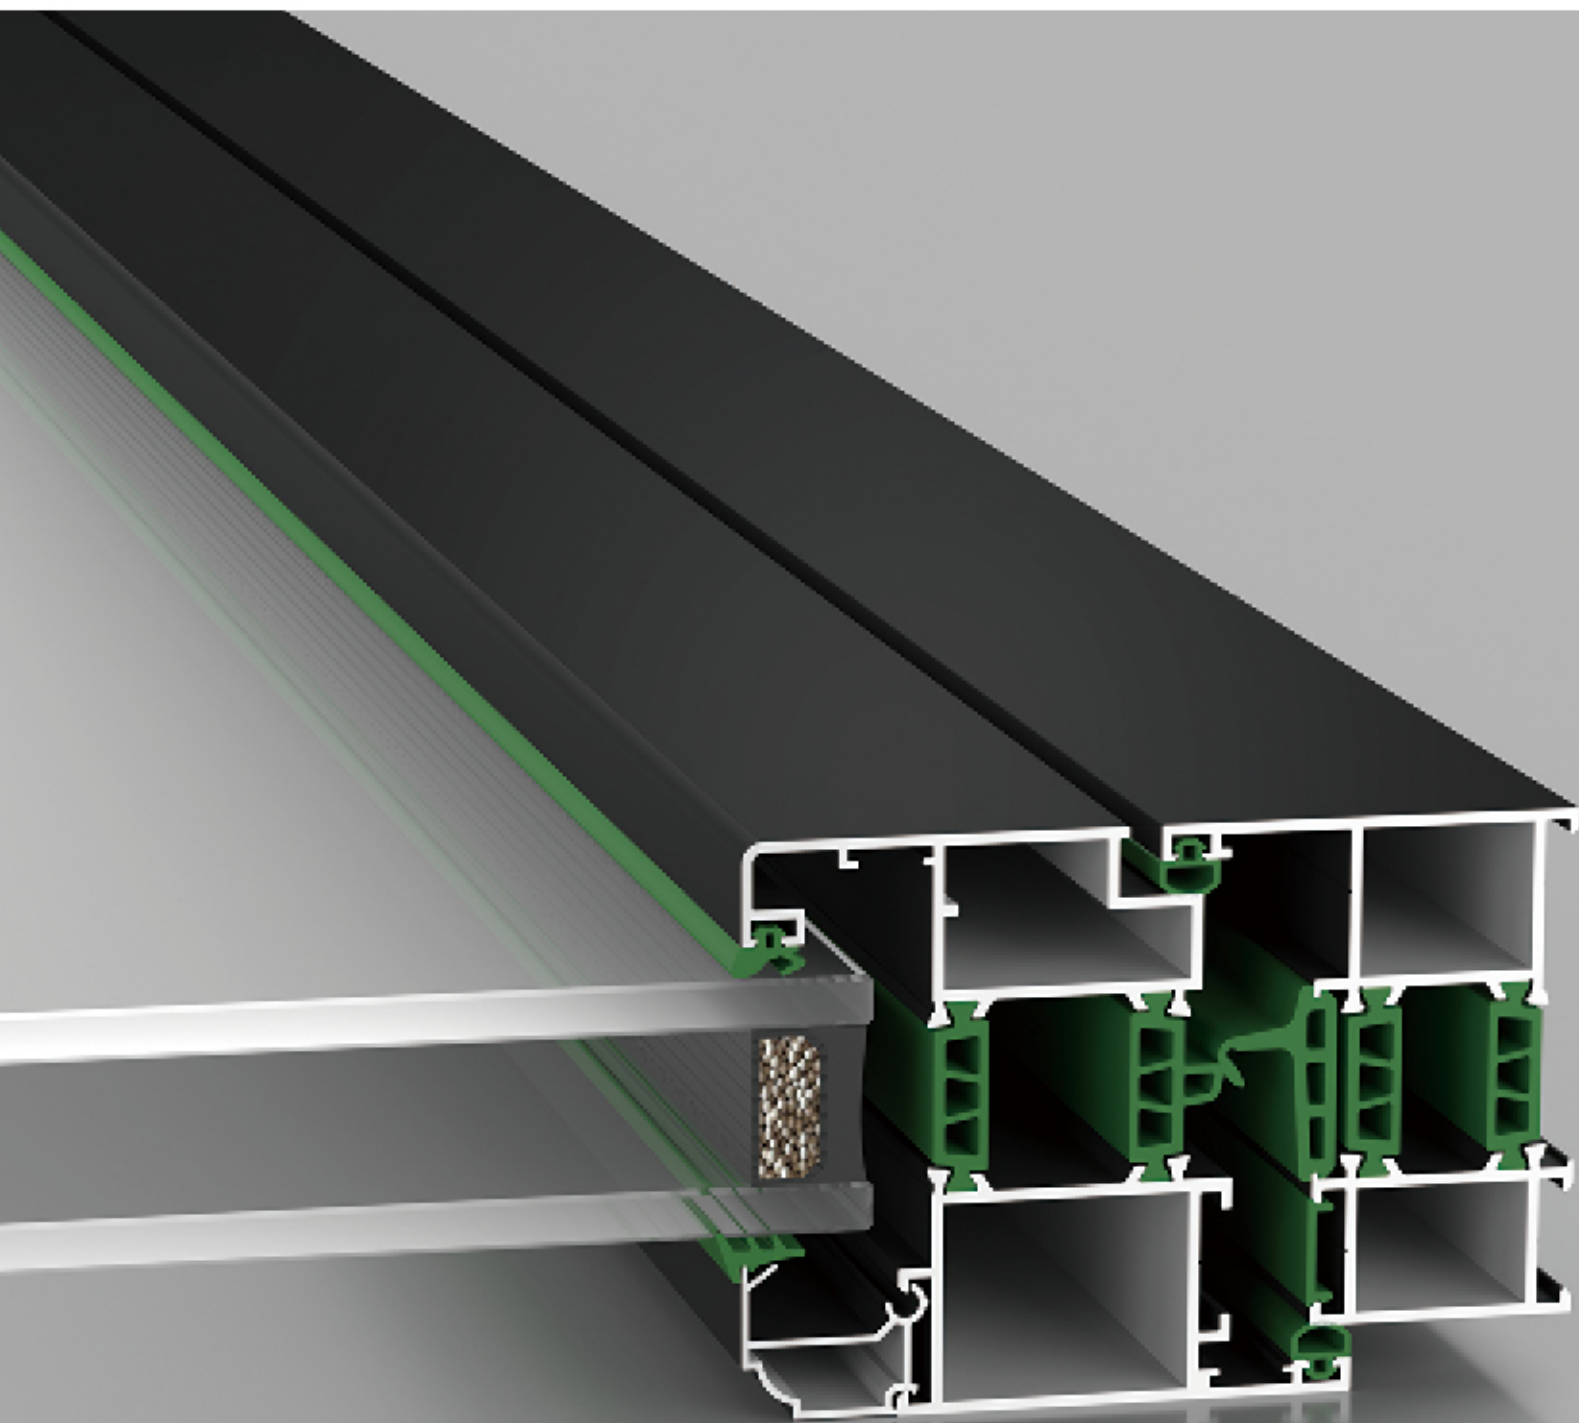

THREE LIGHT ENTERPRISES

三种光企可选

可选择单玻型材或双玻型材，风格百变，可满足不同客户的需求。

Single glass profile or double glass profile can be selected, with changeable styles, which can meet the needs of different customers.

YG-808
 工艺 Technology: 长虹玻璃

突破极限, 零框感设计,
 极简风不只是简单地把型材变窄, 更要从每一处地方尽显极简的韵味。
 Breakthrough limit, zero frame design,
 Minimalist style not only narrows the profile, but also shows the minimalist charm from every place.

YG-838
 工艺 Technology: 夹丝玻璃

YG-818
 工艺 Technology: 茶玻

YG-828
 工艺 Technology: 夹丝玻璃

采用希美克执手锁，圆弧设计，充分考虑人体工学，握感舒适，表面细腻均匀，线条流畅！

With CMECH handle lock, and arc design, fully considering ergonomics, comfortable grip, fine and uniform surface and smooth lines!