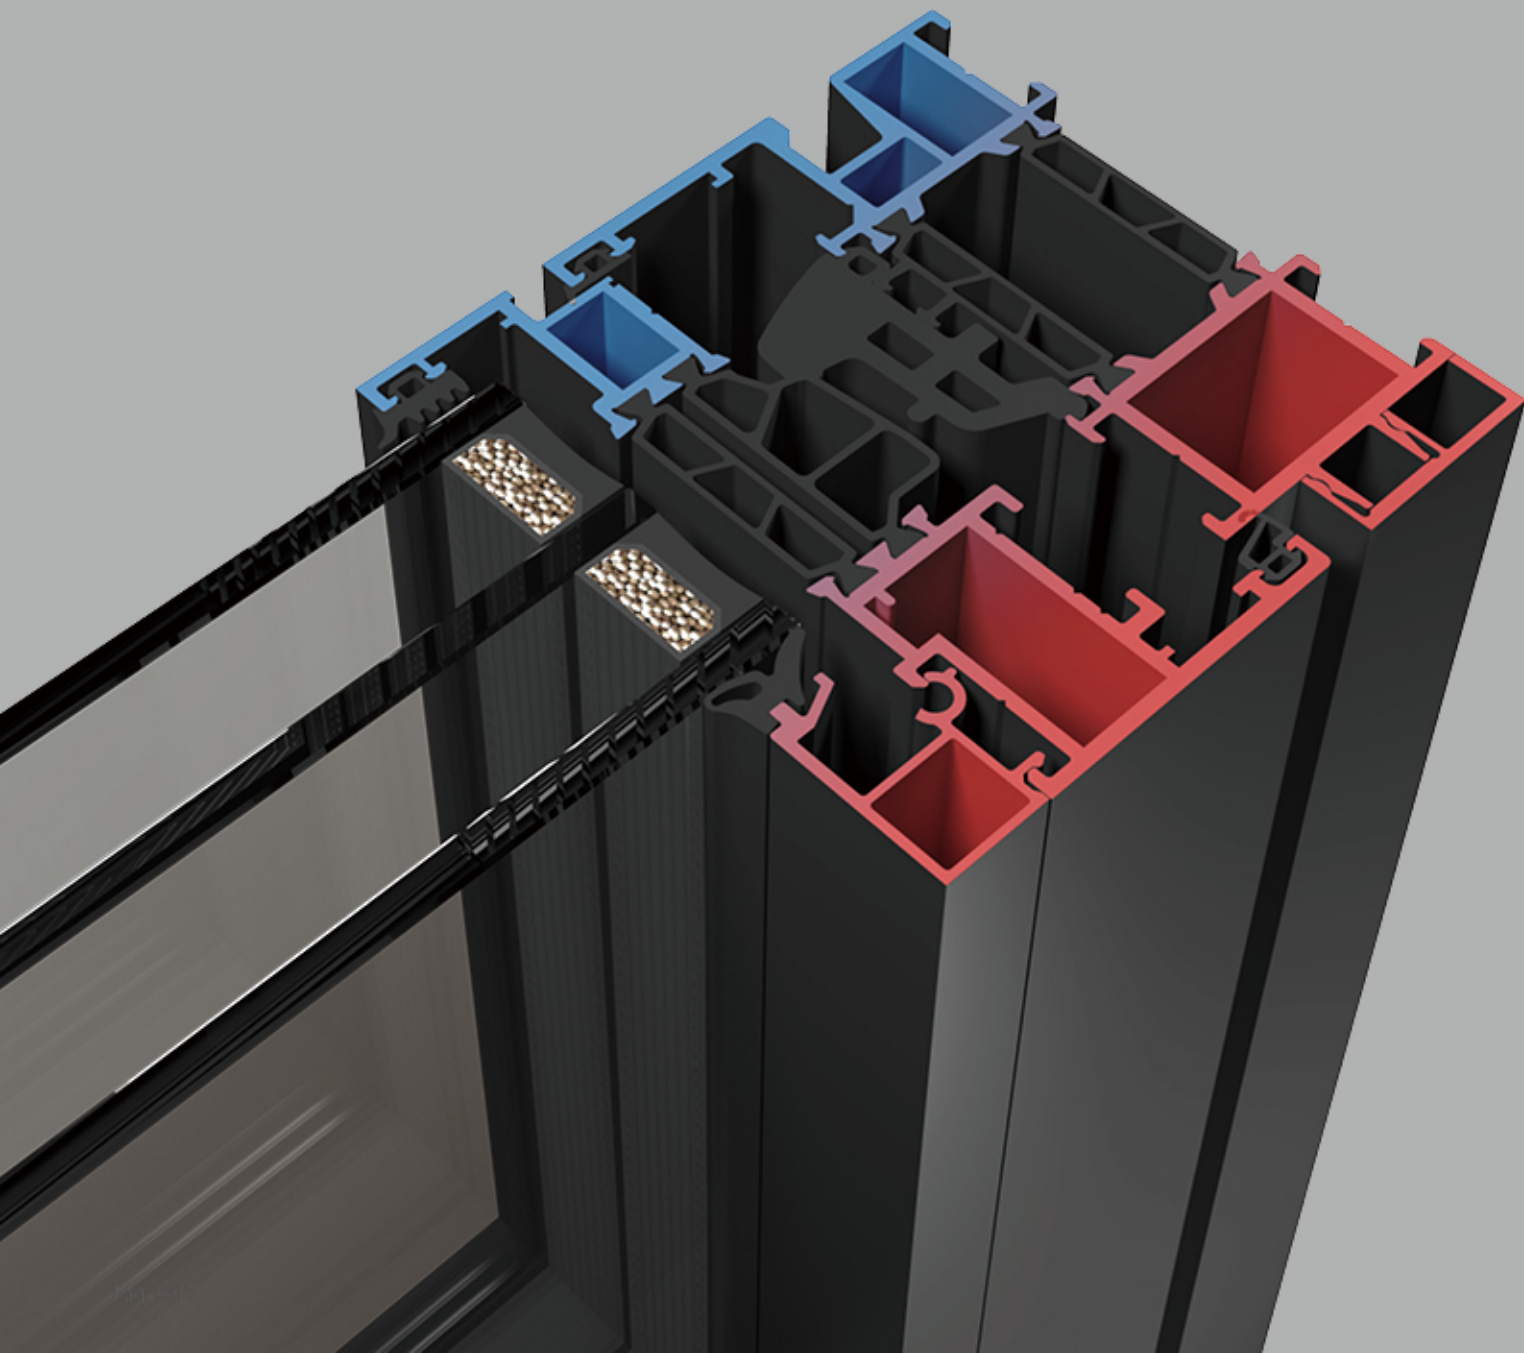

BARRY-888 SYSTEM WINDOW

巴里 -888 内开系统窗

所有隔热条、等压胶条设计在同一垂直线上，确保同一等温线，让产品的隔音、隔热保温性能更出众。

All heat insulation strips and isobaric adhesive strips are designed on the same vertical line to ensure the same isotherm, so as to make the sound insulation and heat insulation performance of the product more outstanding.