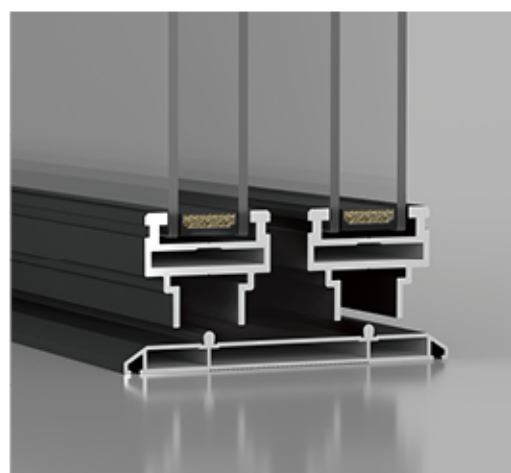

THREE LIGHT ENTERPRISES

三种光企可选

可选择单玻型材或双玻型材，风格百变，可满足不同客户的需求。

Single glass profile or double glass profile can be selected, with changeable styles, which can meet the needs of different customers.