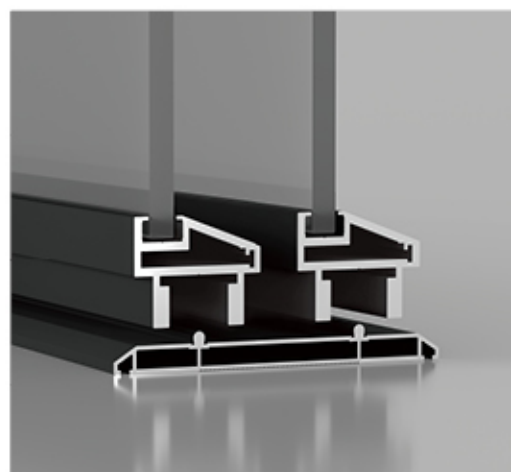

THREE LIGHT ENTERPRISES

三种光企可选

可选择单玻型材或双玻型材，风格百变，可满足不同客户的需求。

Single glass profile or double glass profile can be selected, with changeable styles, which can meet the needs of different customers.