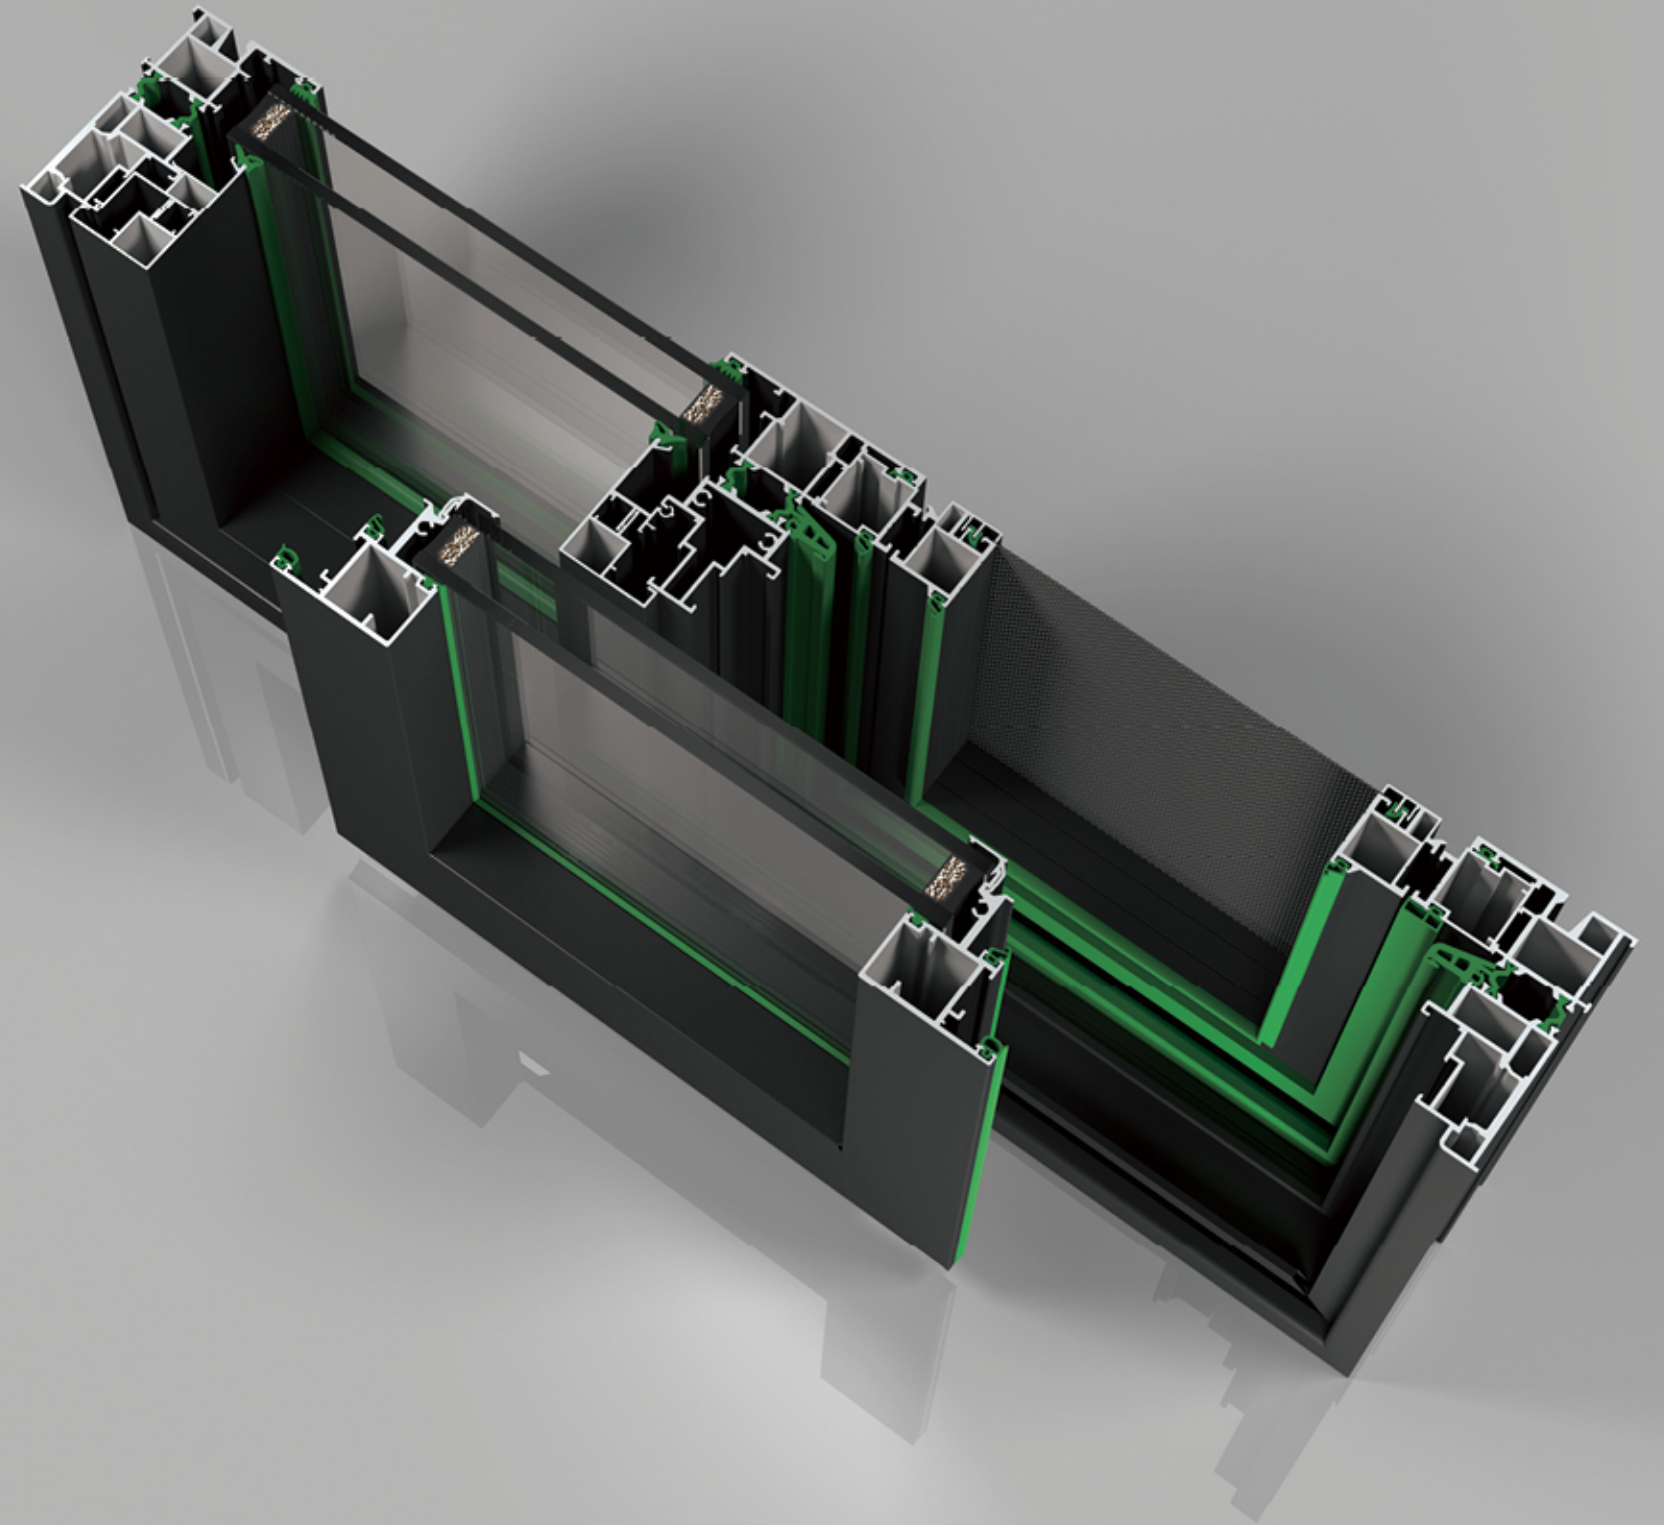

LIDO-8103 SYSTEM WINDOW

利多 -8103 侧滑系统窗

窗扇可轻松倾斜并滑向一边，具有高操作舒适性、不干扰窗扇的多功能通风定位和提高技术性能值等特点。

The window sash can easily tilt and slide to one side. It has the characteristics of high operation comfort, does not interfere with the multifunctional ventilation positioning of the window sash, and improves the technical performance value.