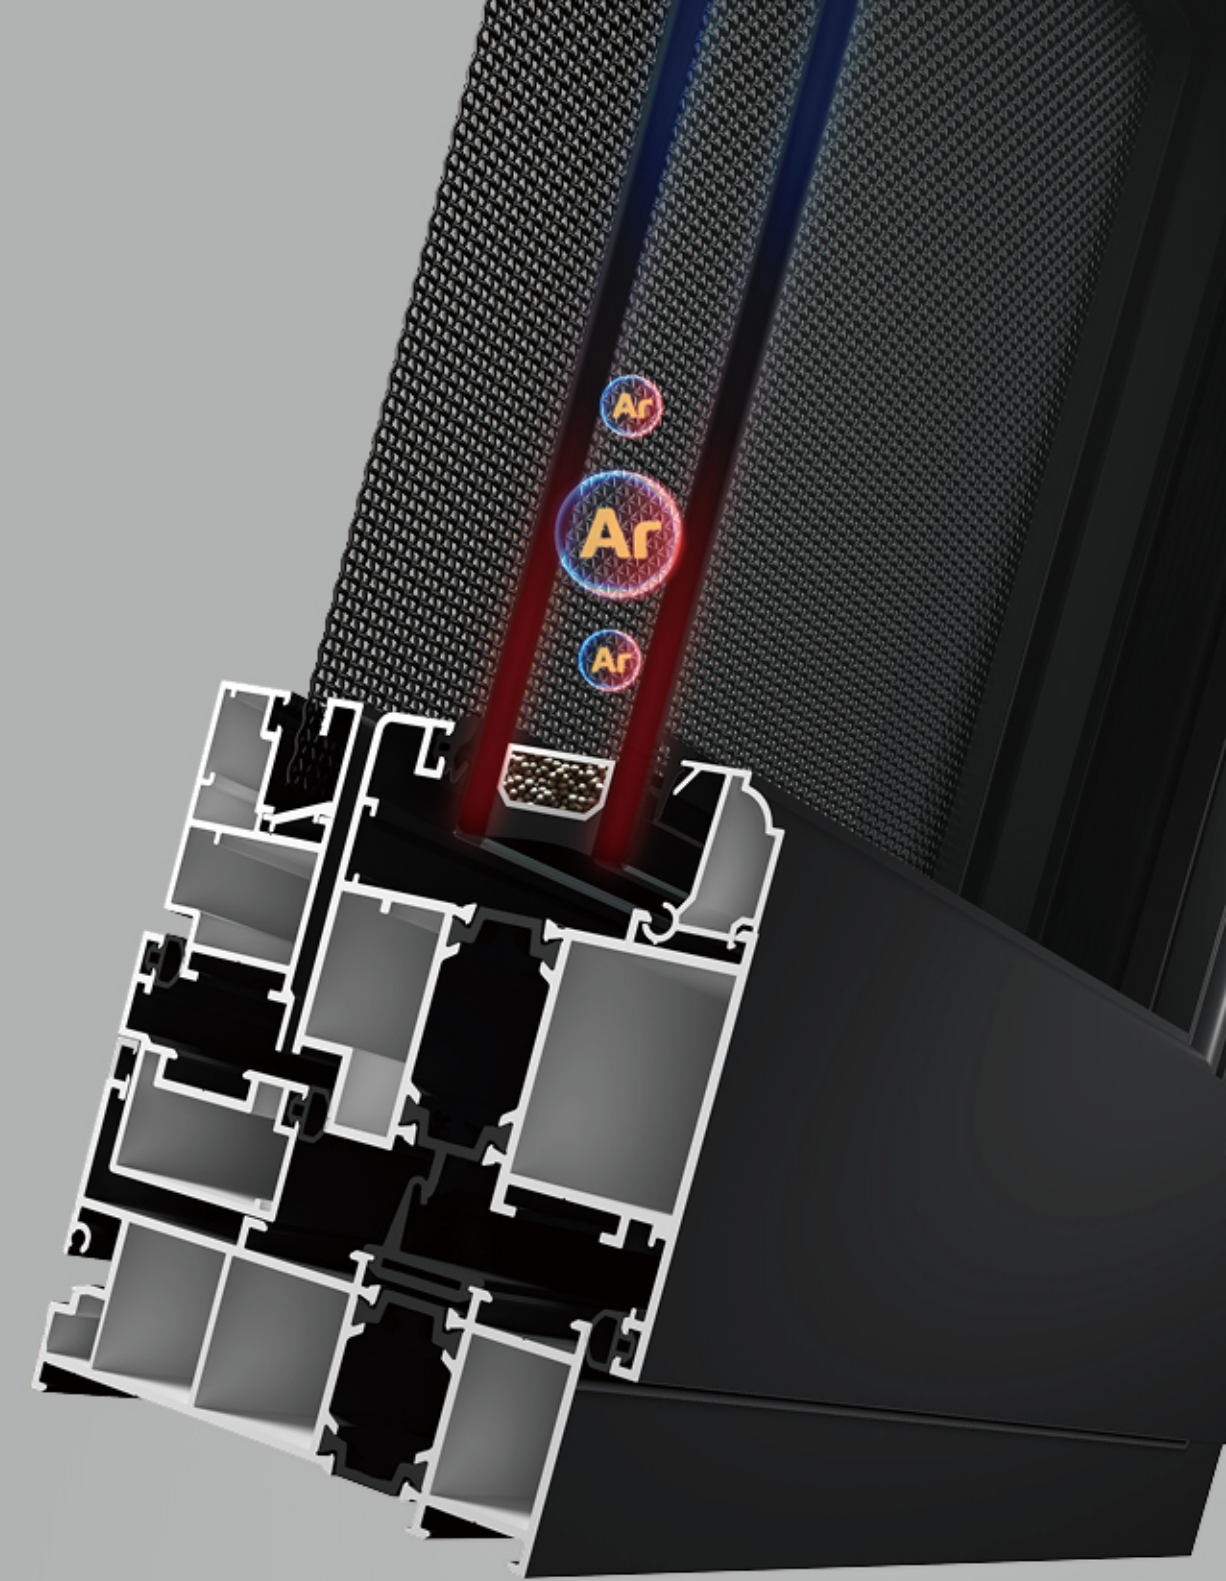

MILAN -100 SYSTEM WINDOW

米兰 -100 内开系统窗

采用丝吉利娅执手锁，圆弧设计，充分考虑人体工学，握感舒适，表面细腻均匀，线条流畅！

It adopts siglia handle lock and arc design, fully considering ergonomics, comfortable grip, fine and uniform surface and smooth lines!