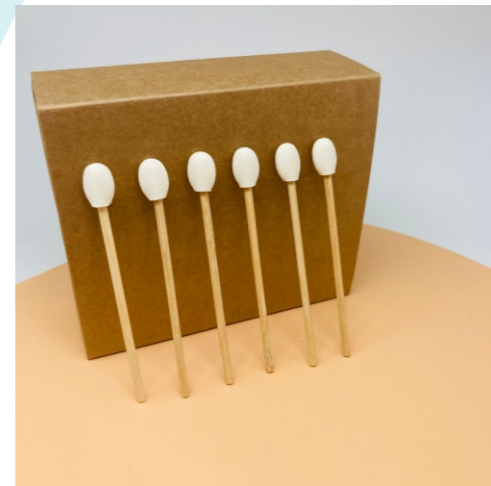

WSDS0078

1. Bamboo handle eyeshadow sponge applicator
   -Eco friendly bamboo handle
   Latex free/ latex sponge applicator in optiopl