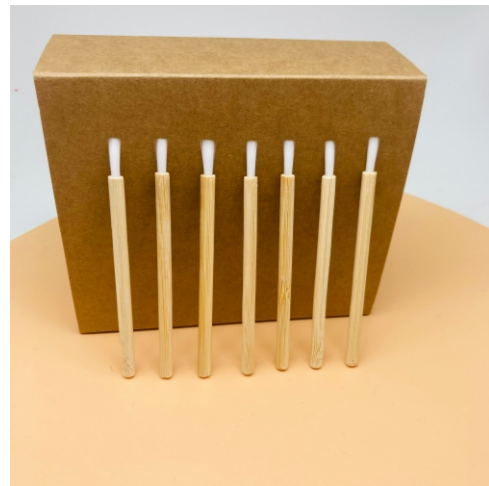

WSDS0077

1. Dipsoable Bamboo lip brush
   -Eco friendly bamboo handle
   Synthetic hair