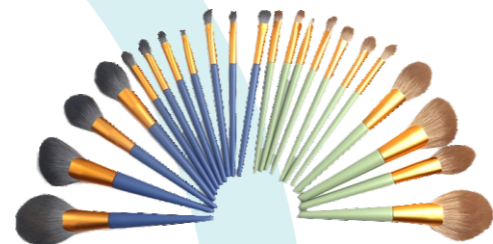

SPB3053

Good quality goat hair with good powder pick-up
Aluminum ferrule at customized color
Various makeup brushes head for apply powder, foundation, eyeshadow, etc.
Natural and classic wooden handle