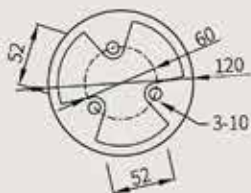

Product installation diagram: