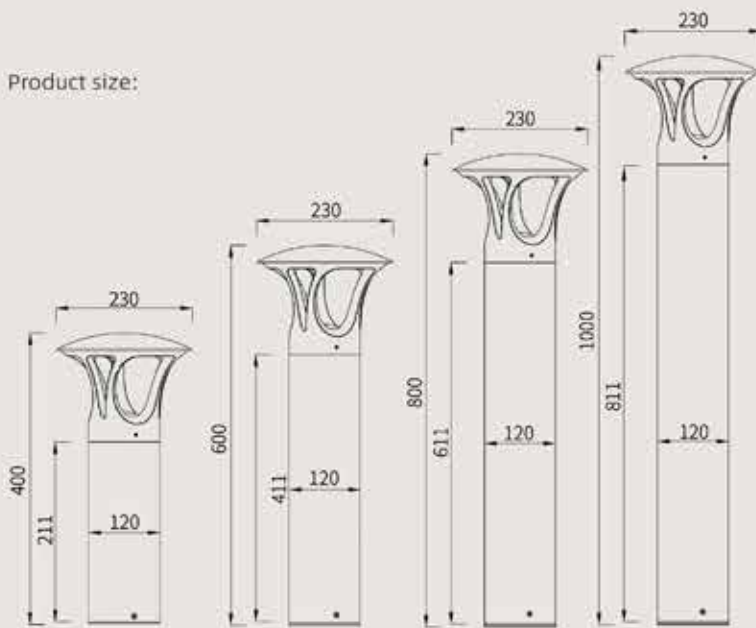

DETAIL DISPLAY

TEMPERED GLASS

LED DRIVER

DIE CASTING INNER BASE

## Demension

The result of high permeability glass lens is very uniform light distribution, and the light will not turn yellow. The built-in design reduces glare and ensures good visual comfort.

Product size: