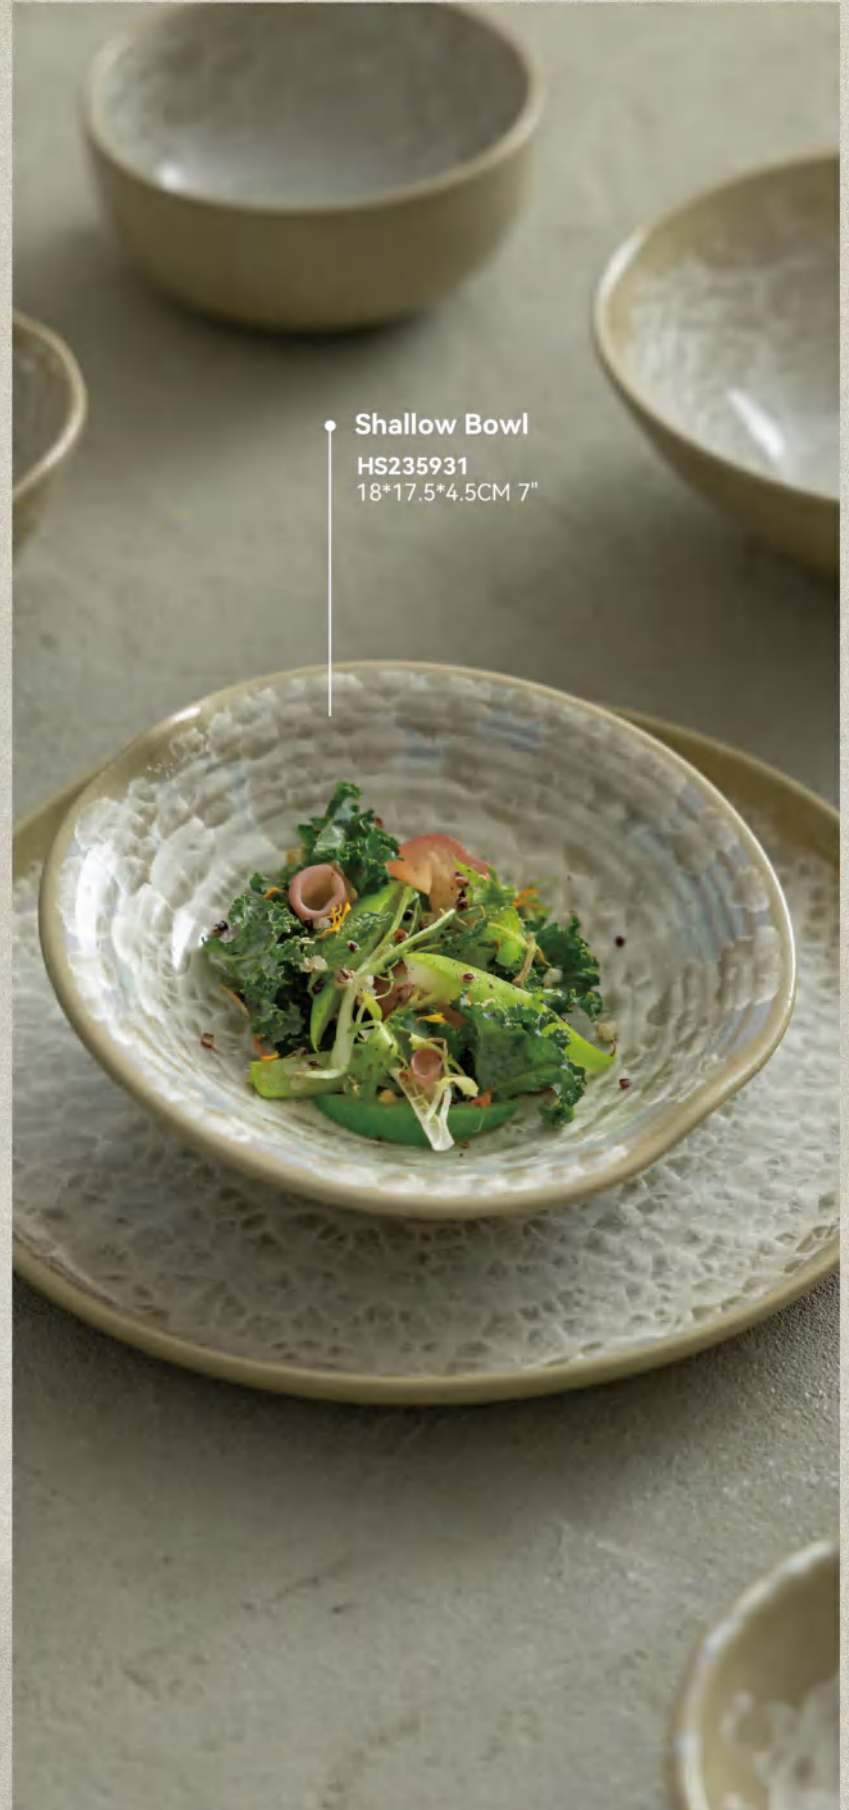

**Shallow Bowl**

HS235931
18*17.5*4.5CM 7"

**Irregular Bowl**

HS235933
22.5*22*7.5CM 9"

**Shallow Bowl**

HS235931
18*17.5*4.5CM 7"

POLARIS .

Frosted Elegance. Built to Endure.