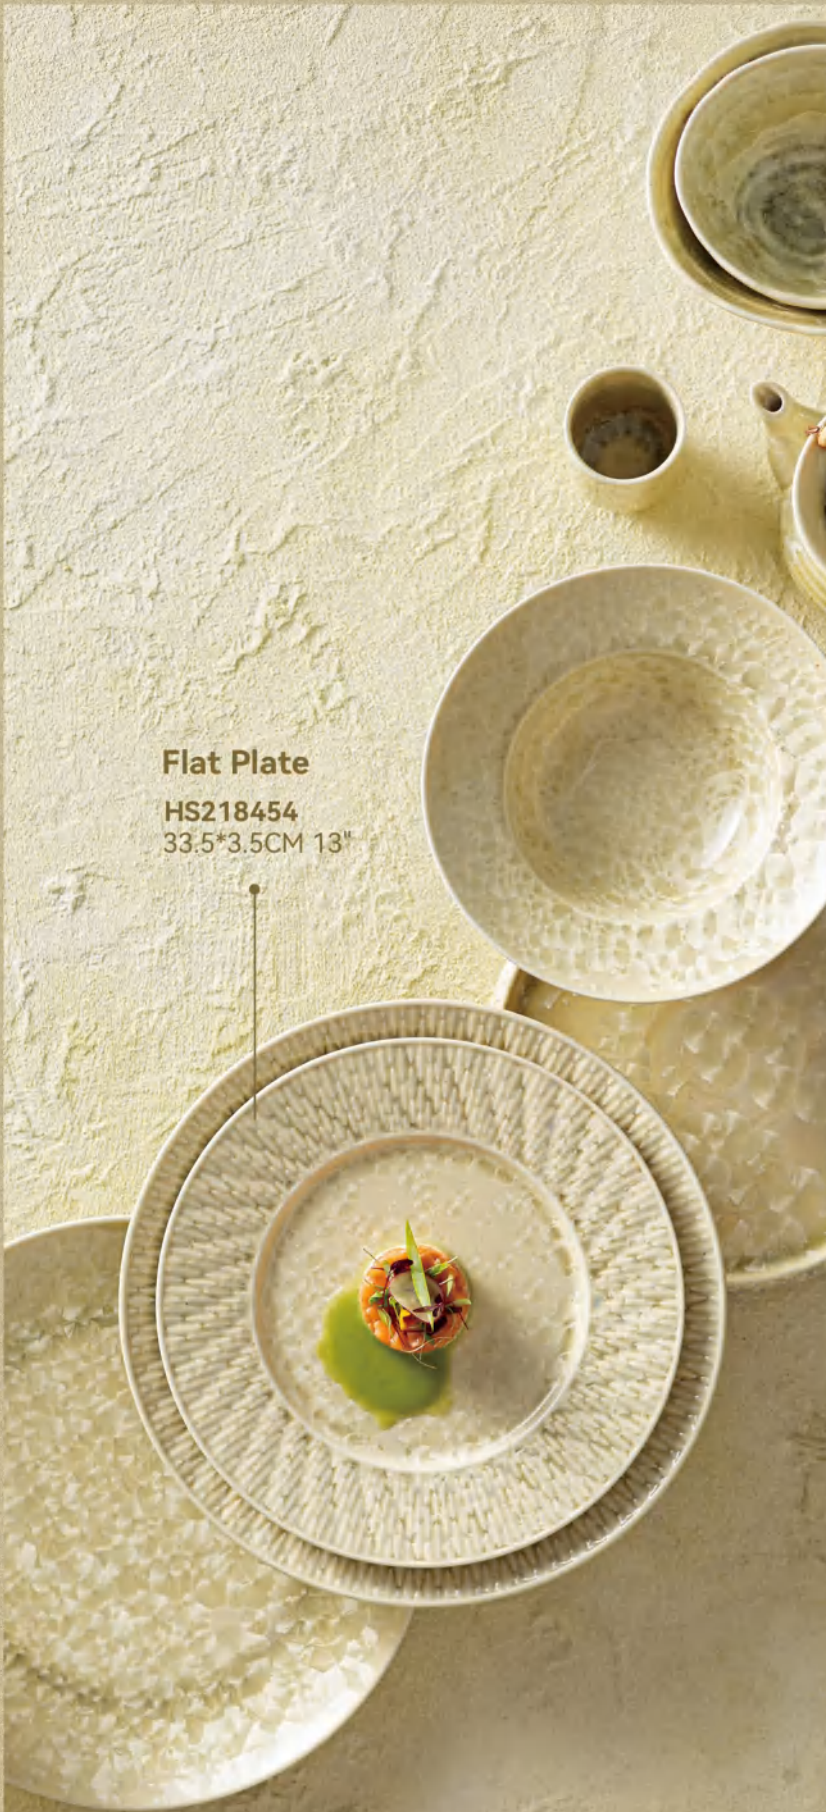

Flat Plate

HS218454
33.5*3.5CM 13"