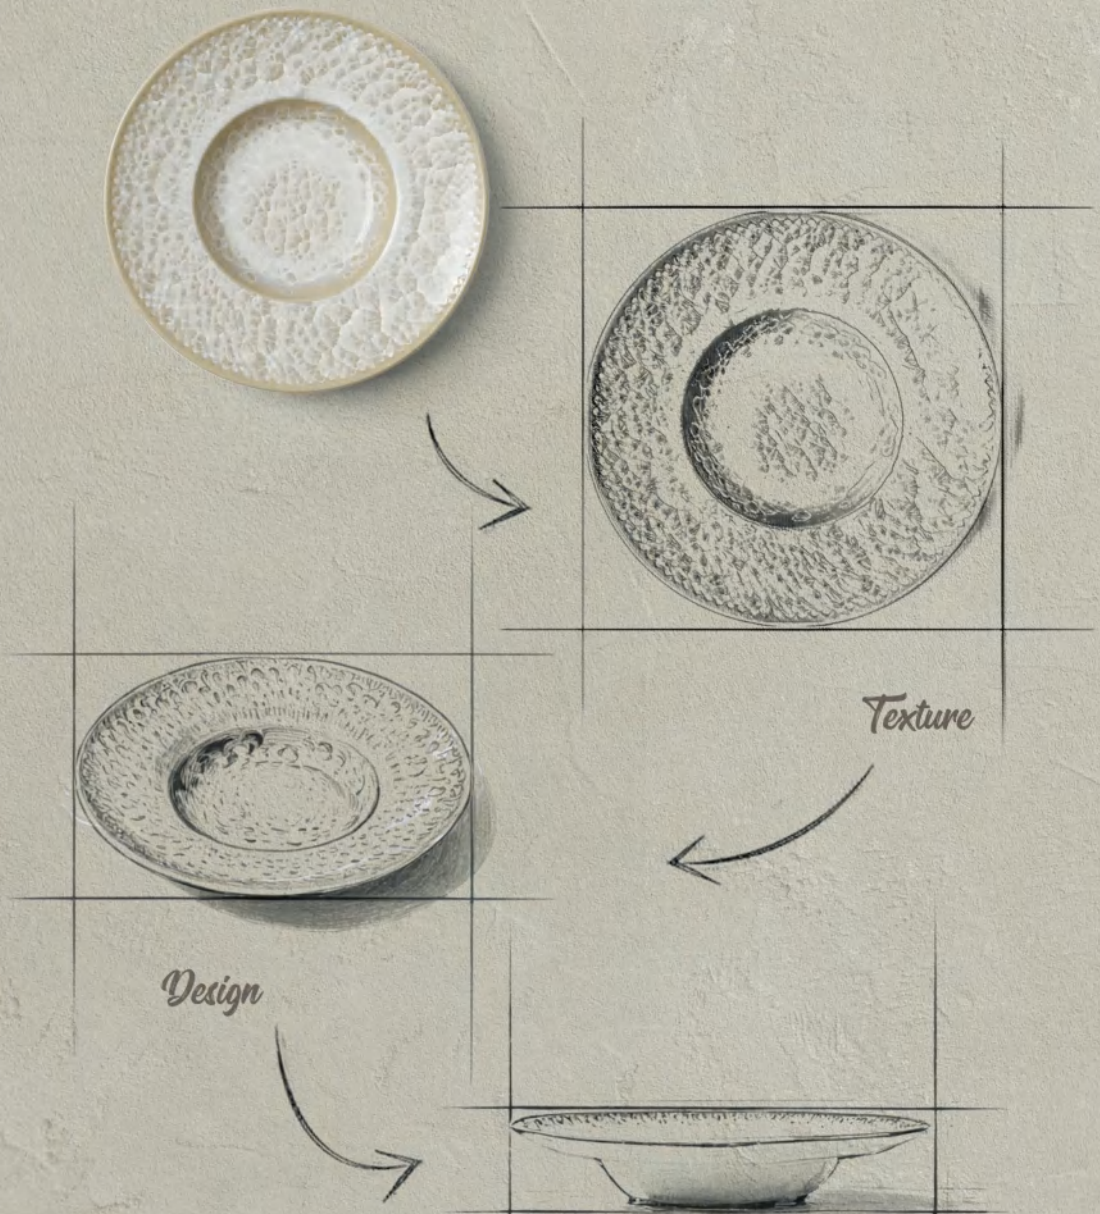

Frosted Elegance, Built to Endure.

Crafted from high-fired vitrified porcelain for demanding hospitality use, the Polaris collection features a warm cashmere beige frame that embraces an interior of milky white glaze.

Unique kiln-transmuted crystalline formations create delicate, frost-like blooms and icy star clusters, blending celestial artistry with rugged durability. Each piece transforms the table into a scene of serene cosmic elegance.

TWO EIGHT

Dine with 28 Ceramics. Dine with the world