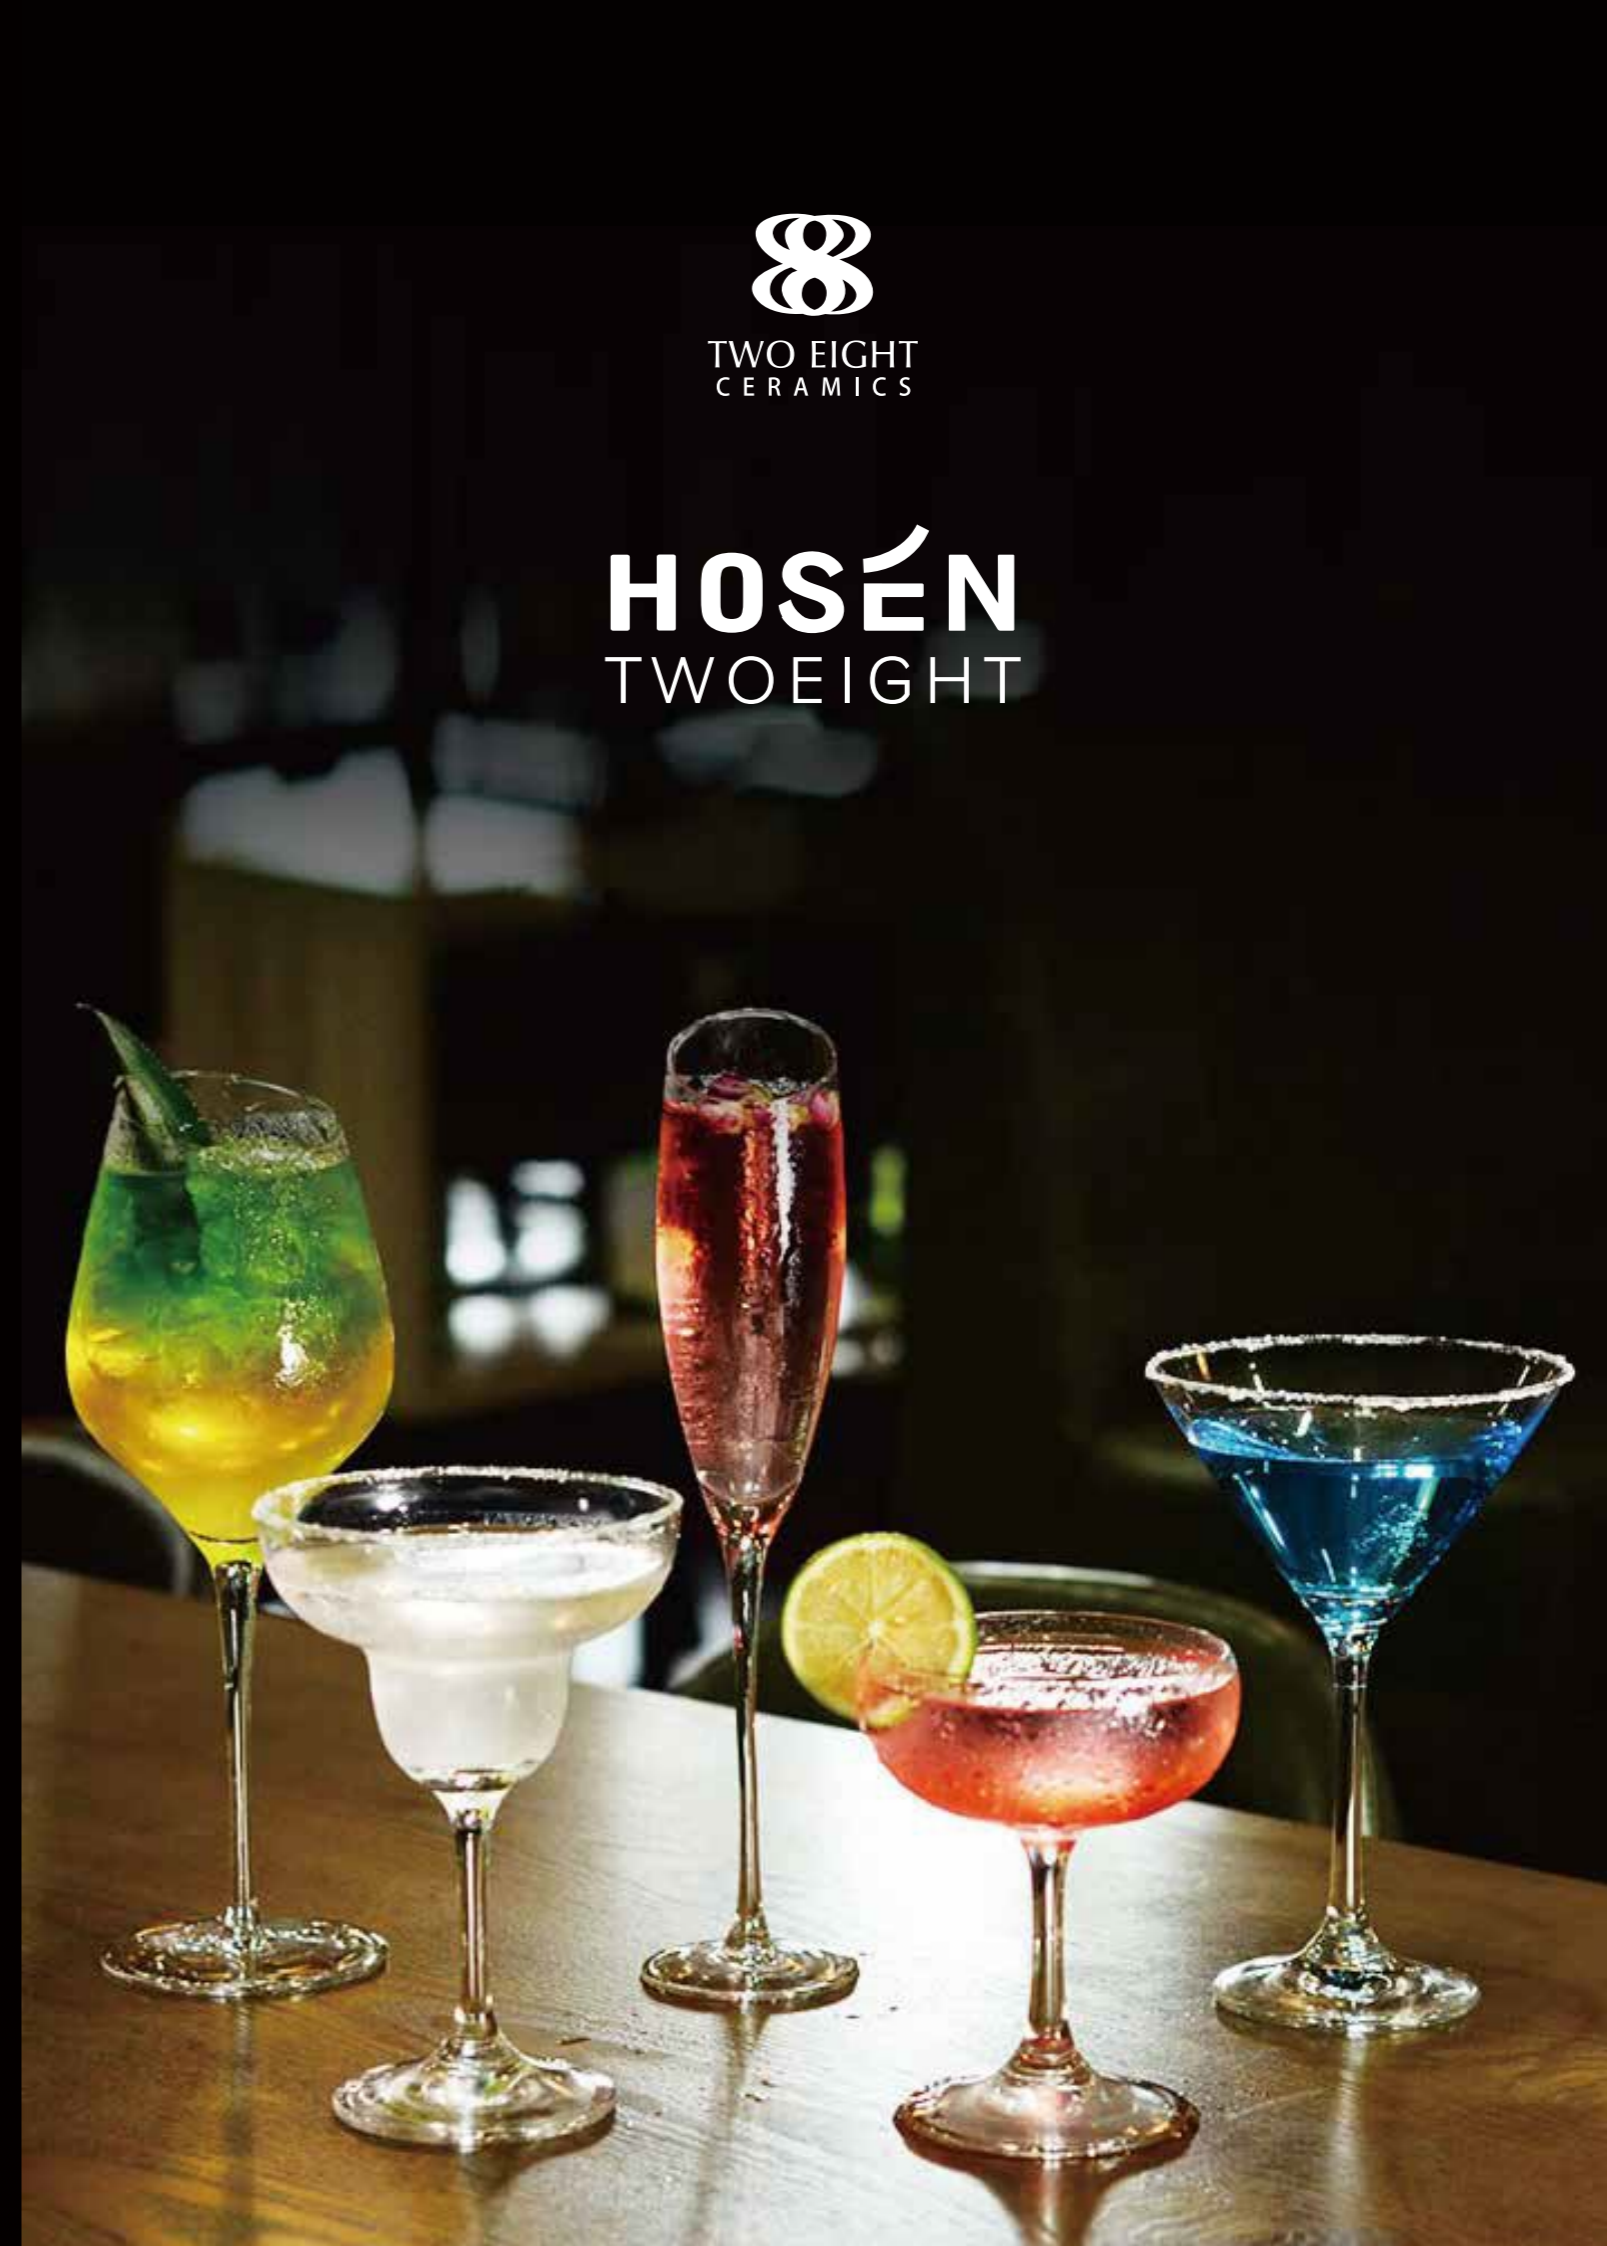

TWO EIGHT
CERAMICS

OFFICIAL WEBSITE: www.28ceramics.com

E-MAIL: hosen-9@28ceramics.com

MOBILE: +86 18924215255

TEL: +86-020-39928600

FAX: +86-020-39925600

OFFICE ADD: F3-4, Shaxi International Hotel Articles Center (Shaxi Village),
Panyu District, Guangzhou City, Guangdong Province, China.

FACTORY ADD: Ditou Industrial Zone, Fengxi District, Chaozhou City,
Guangdong Province, China.

TWO EIGHT
CERAMICS

HOSÉN
TWO EIGHT