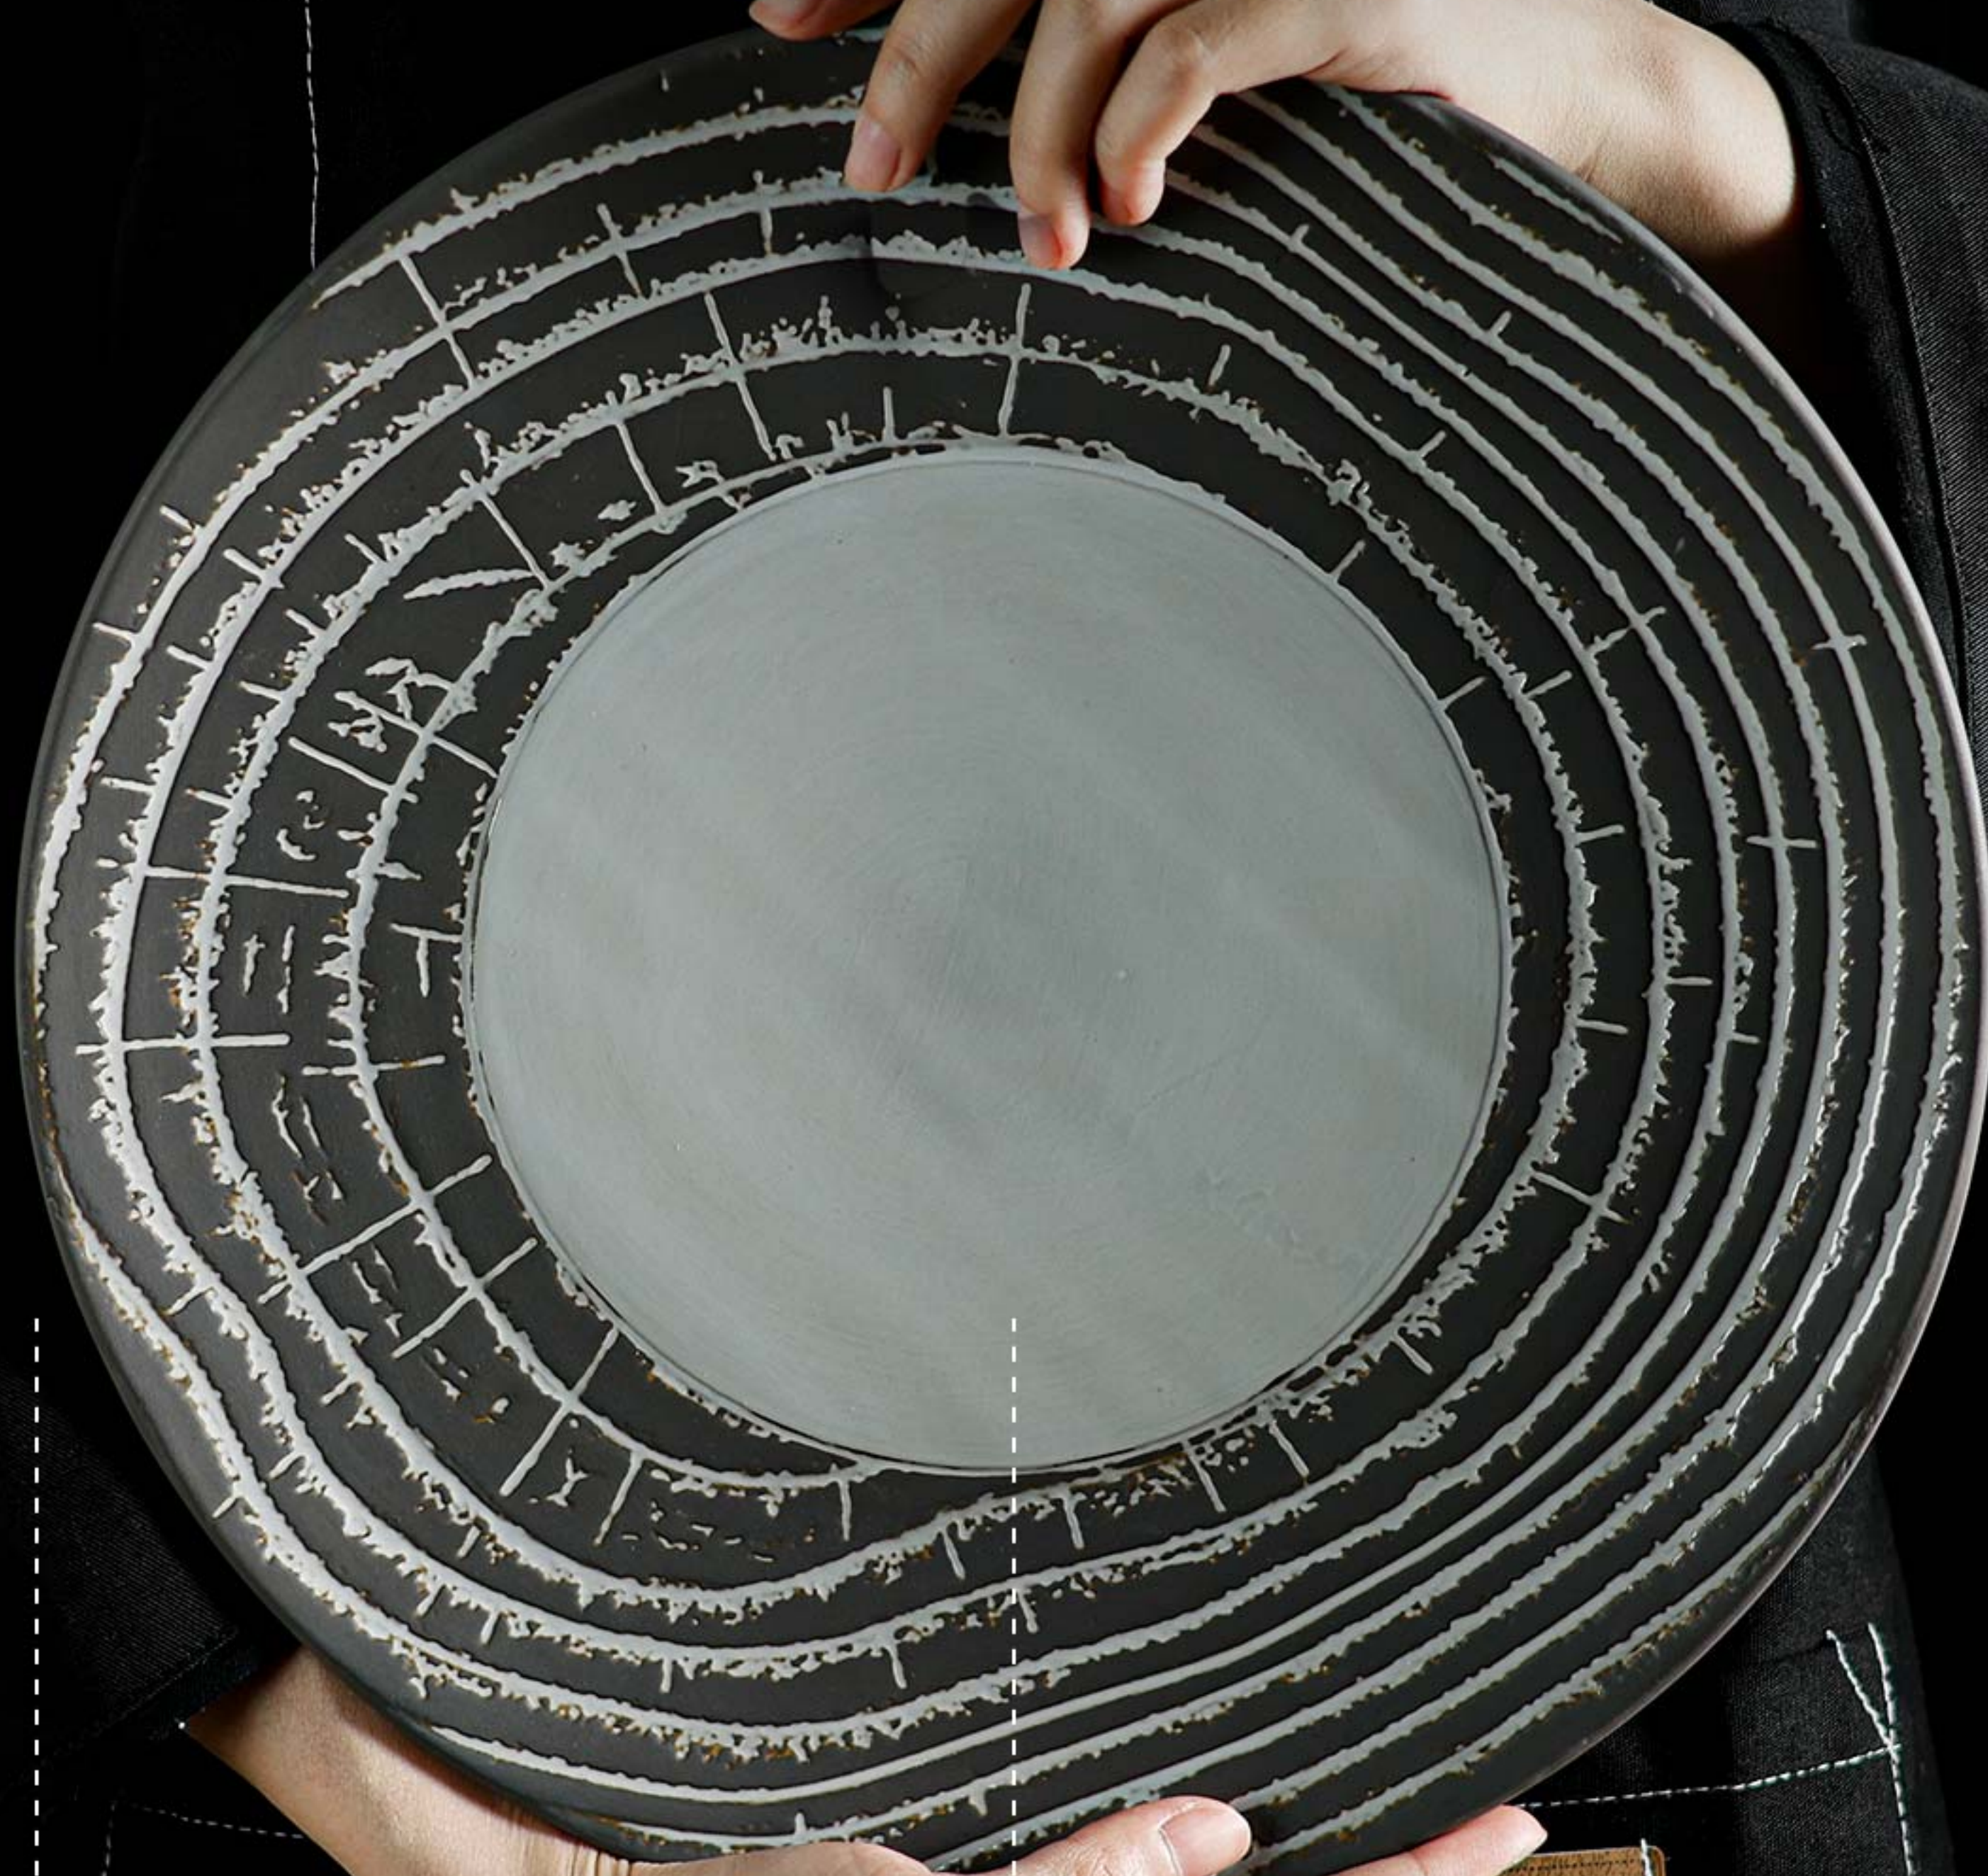

HOSEN TWO EIGHT

Scratch Proof