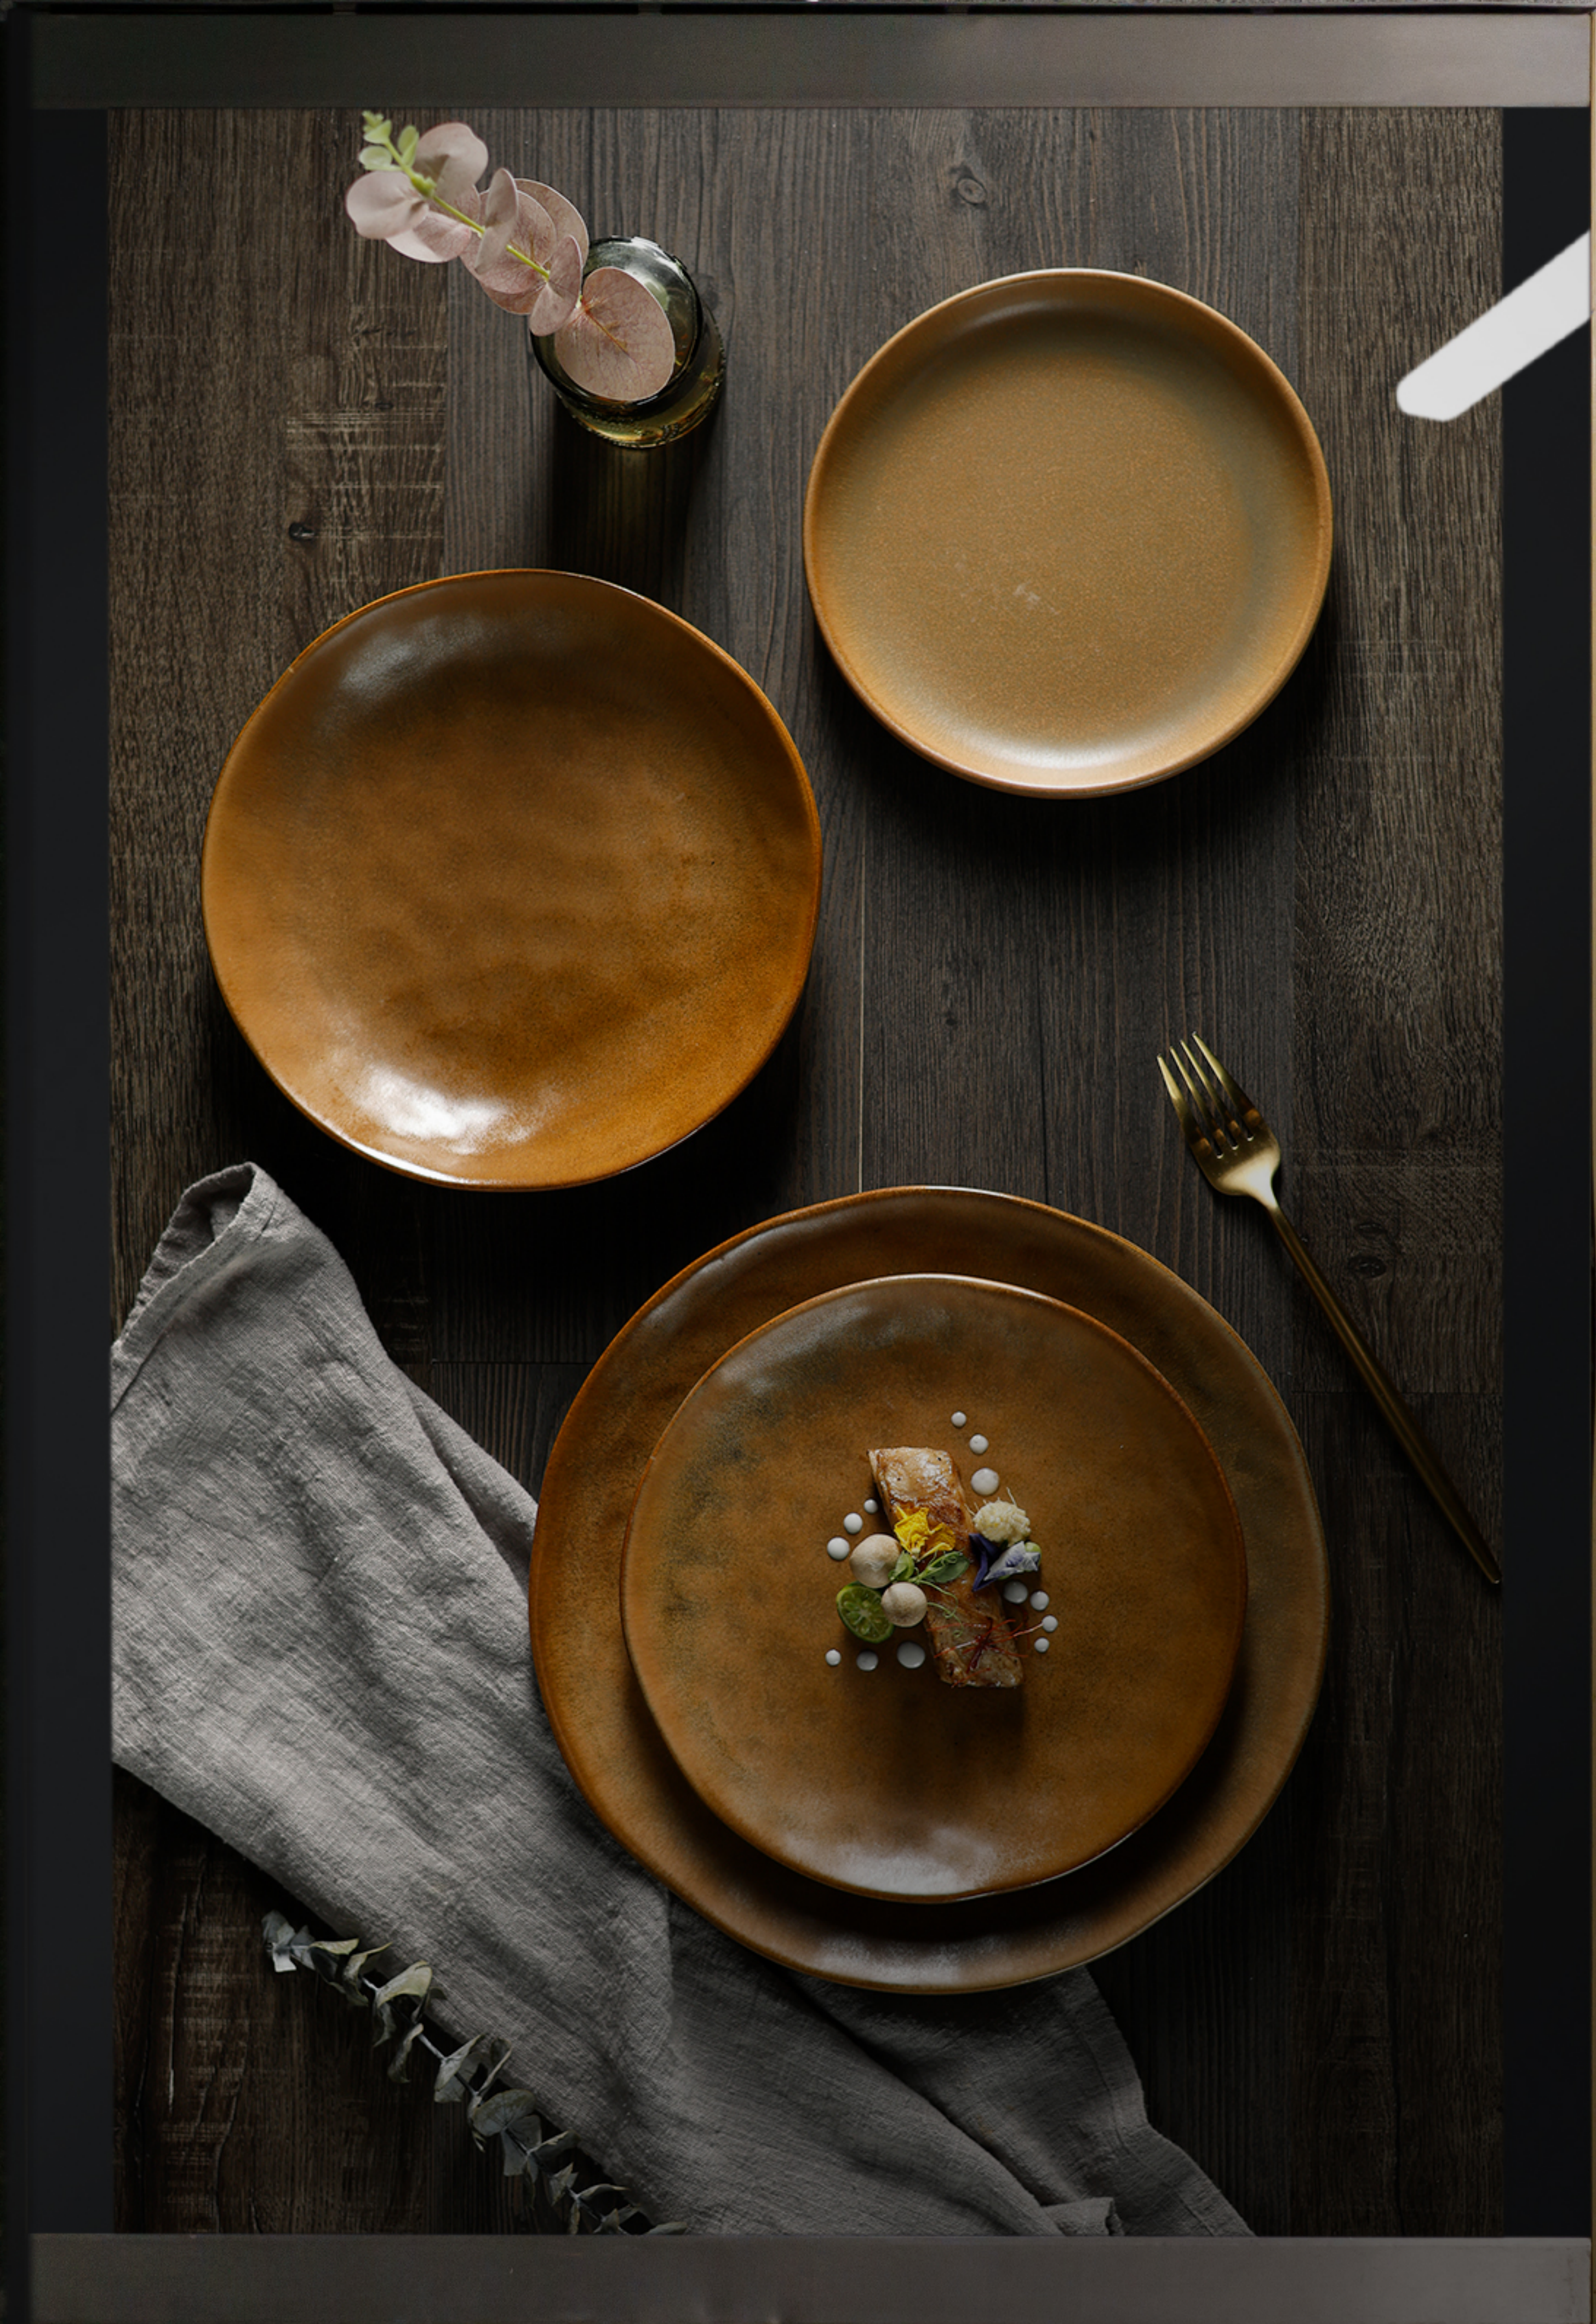

TEAPOT HS169614
20*13*11CM 600ML

Terra .

A universal declaration of love to the creativity of chefs, across the globe to reach the highest levels of gastronomy. This collection decisively offers a sensory experience of sight and touch with porcelain reminiscent of sandstone, earthenware, slate, wood and minerals.

HOSEN TWO EIGHT