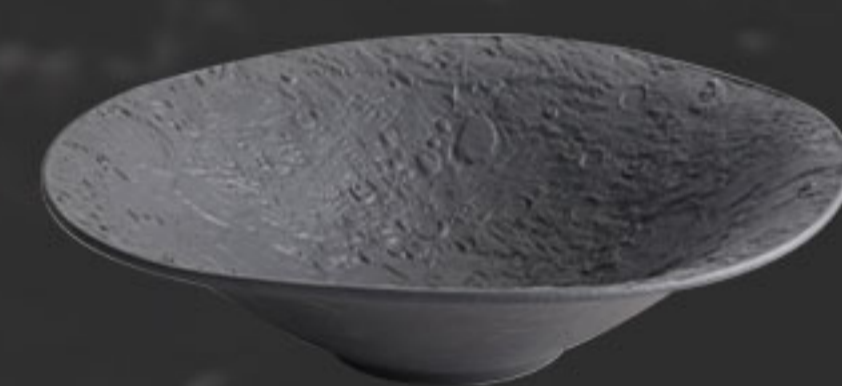

DEEP PLATE (BLACK)

HS188232
24X6cm 9.5 inch