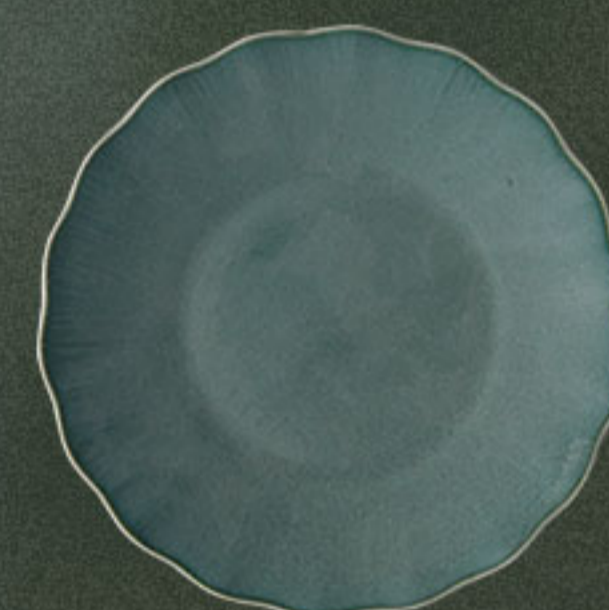

PLATE (GREEN)

HS189211
26.6X3.4cm 10.5 inch