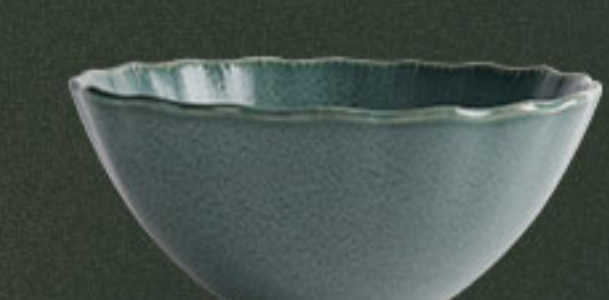

BOWL (GREEN)

HS188250
12.4X4.8cm 5 inch
HS189209
15X7cm 6 inch