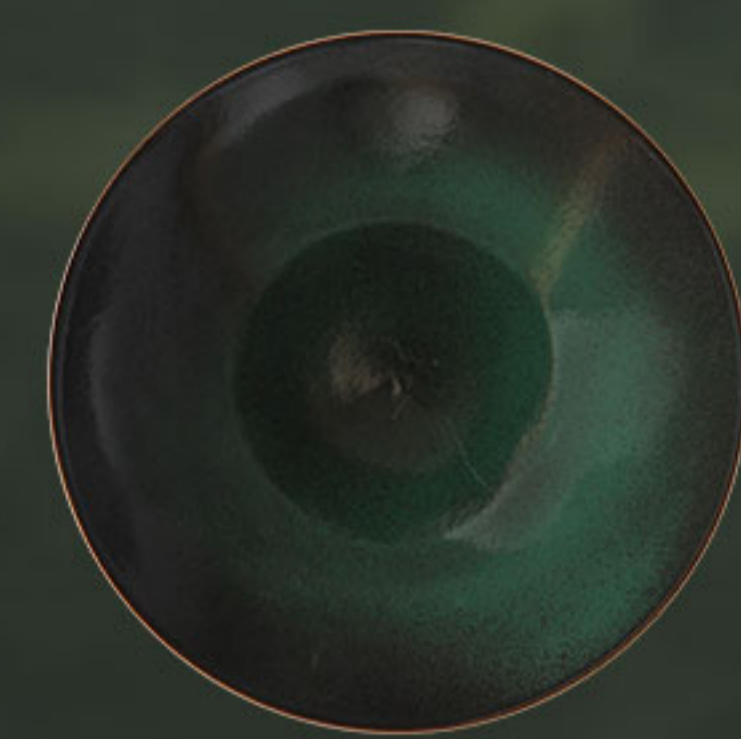

PLATE (GREEN)

HS188755
26.2X26.2X2.7cm 10.25 inch
HS188756
31X31X4cm 12.25 inch