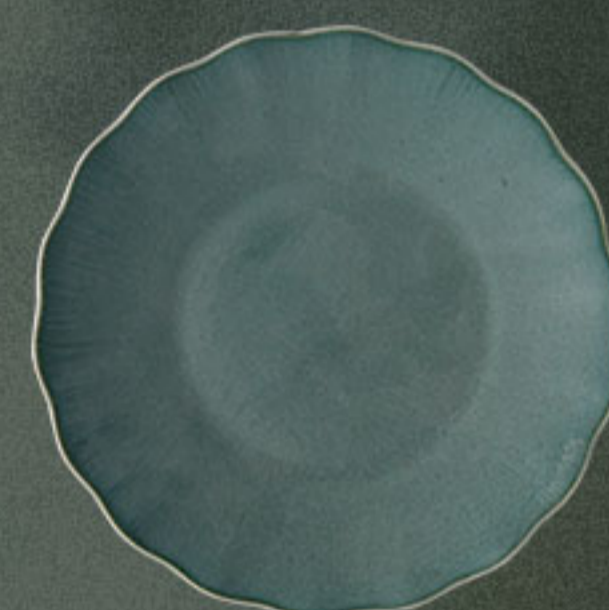

PLATE (GREEN)

HS189210
21.2X2.3cm 8.5 inch