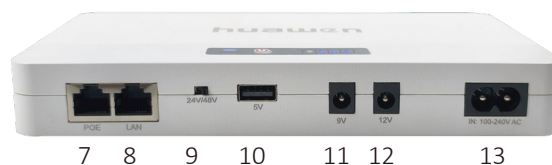

Parameter/参数

Model/型号	HPOE30-5912AC
Capacity/容量	3.7V/10400mAh(38.48Wh)
Input/输入	AC 100-240V
Power/功率	27W(max)
Output/输出	USB 5V2.5A + DC 12V12A/9V2A POE 24V/48V(Toggle Switch)
Battery/电池	18650 Li-ion battery
Size/尺寸	195*115*26mm
N.W. /净重	453g

Structure/结构

1. Working status indicator
2. ON/OFF switch
3. 100% battery capacity indicator
4. 75% battery capacity indicator
5. 50% battery capacity indicator
6. 25% battery capacity indicator

7. POE output port
8. Ethernet LAN in port
9. POE port output volt selector
10. USB 5V output port
11. DC 9V output port
12. DC 12V output port
13. AC power input socket