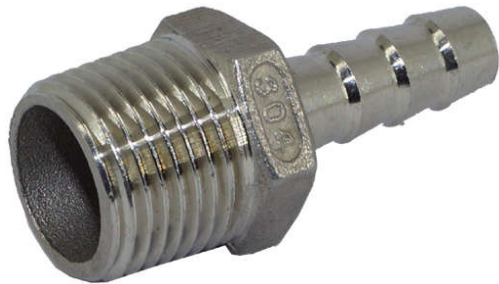

Wenzhou Huiyi Valve Technology Co.,Ltd

ADD:No.2158,Binhai 1st Road,Economic and Technical Development Zone,Longwan District,Wenzhou City,Zhejiang Province,China. Zip Code: 325025 Email: sales@huiyivalve.com
Tel: 0086-577-86998027 Fax: 0086-577-86998037 Mobile: 0086-18057736259

MALE THREAD HOSE NIPPLE

DIMENSION TABLE

SIZE(INCH)	D(MM)	A(MM)	C(MM)	E(MM)	SW	SIDE NO.
1/8"	8	38	6	5	12	6
1/4"	8	42	6	5	15	6
3/8"	10	48	7	5.5	19	6
1/2"	14	60	8	8	23	6
3/4"	19	65	9	9	29	6
1"	26	75	11	10	36	8
1-1/4"	32	84.5	12	12	45	8
1-1/2"	38	90	12	13	51	8
2"	51	99	13	14	63	8
2-1/2"	63	106	12	15	78	8
3"	76	114	12	16	92	8
4"	102	124	14	17	118	8

FEATURE

- MODEL NO.: HY-CMTHC
- MATERIAL: SS304, SS316
- SIZE: 1/8" TO 4"
- WORKING PRESSURE: 150LB
- CONNECTION: FEMALE THREAD
- THREAD: NPT,BSPT,BSPP
- MANUFACTURING METHOD: INVESTMENT CASTING