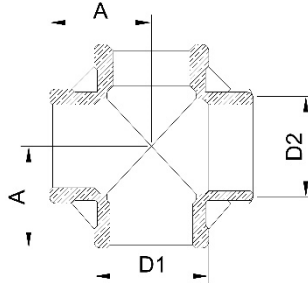

Wenzhou Huiyi Valve Technology Co.,Ltd

ADD:No.2158,Binhai 1st Road,Economic and Technical Development Zone,Longwan District,Wenzhou City,Zhejiang Province,China. Zip Code: 325025 Email: sales@huiyivalve.com
Tel: 0086-577-86998027 Fax: 0086-577-86998037 Mobile: 0086-18057736259

FEMALE THREAD CROSS

DIMENSION TABLE

SIZE(INCH)	D1(MM)	D2(MM)	E(MM)	A(MM)
1/8"	13.9	12.2	2.5	17
1/4"	16.9	14.9	2.5	19
3/8"	20.2	18.4	2.5	23
1/2"	26.9	24.9	3	27
3/4"	31.9	29.9	3	31.5
1"	39.9	37.9	3	36.5
1-1/4"	48.9	46.4	3.5	42.5
1-1/2"	55.4	52.9	3.5	47.5
2"	67.4	64.9	4	56

FEATURE

- MODEL NO.: HY-CFTCR
- MATERIAL: SS304, SS316
- SIZE: 1/8" TO 4"
- WORKING PRESSURE: 150LB
- CONNECTION: FEMALE THREAD
- THREAD: NPT,BSPT,BSPP
- MANUFACTURING METHOD: INVESTMENT CASTING