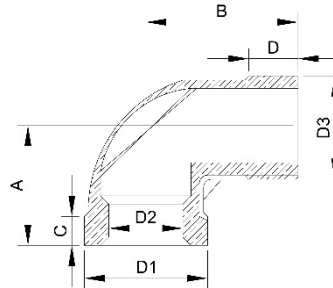

## DIMENSION TABLE

SIZE(INCH)	D1(MM)	D2(MM)	E(MM)	A(MM)
1/8"	13.9	12.2	2.5	17
1/4"	16.9	14.9	2.5	19
3/8"	20.2	18.4	2.5	23
1/2"	26.9	24.9	3	27
3/4"	31.9	29.9	3	31.5
1"	39.9	37.9	3	36.5
1-1/4"	48.9	46.4	3.5	42.5
1-1/2"	55.4	52.9	3.5	47.5
2"	67.4	64.9	4	56

## FEATURE

- MODEL NO.: HY-CFTCR
- MATERIAL: SS304, SS316
- SIZE: 1/8" TO 4"
- WORKING PRESSURE: 150LB
- CONNECTION: FEMALE THREAD
- THREAD: NPT,BSPT,BSPP
- MANUFACTURING METHOD: INVESTMENT CASTING

### DIMENSION TABLE

SIZE(INCH)	D1(MM)	D2(MM)	D3(MM)	A(MM)	B(MM)	C(MM)	D(MM)
1/8"	13.9	8	10.2	17	24	5.5	7
1/4"	16.9	10.7	13.5	20	28	6.5	10
3/8"	20.2	14.2	17.2	23	32	7	10
1/2"	26.9	17.8	21	28	37	7	13
3/4"	31.9	22.8	26.6	32	43	8	15
1"	39.9	28.7	33.6	38	52	10	17
1-1/4"	48.9	37.3	42.4	43	59	11	19
1-1/2"	55.4	43.8	48.4	48	64	12	19
2"	67.4	55.3	60.3	57	74	13	24