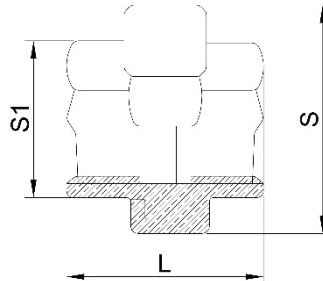

Wenzhou Huiyi Valve Technology Co.,Ltd

ADD:No.2158,Binhai 1st Road,Economic and Technical Development Zone,Longwan District,Wenzhou City,Zhejiang Province,China. Zip Code: 325025 Email: sales@huiyivalve.com
Tel: 0086-577-86998027 Fax: 0086-577-86998037 Mobile: 0086-18057736259

FEMALE THREAD UNION

DIMENSION TABLE

SIZE(INCH)	L(MM)	S(MM)	S1(MM)
1/4"	31	29*8	17*8
3/8"	34	34*8	21*8
1/2"	38	34*8	24*8
3/4"	43	47*8	31*8
1"	49	53*8	38*8
1-1/4"	51	64*8	47*8
1-1/2"	54	70*8	53*8
2"	61	87.5*8	65*8
2-1/2"	69.5	107*10	81*10
3"	82	120*10	94*10
4"	98	147*10	120*10

FEATURE

- MODEL NO.: HY-CFTU
- MATERIAL: SS304, SS316
- SIZE: 1/8" TO 4"
- WORKING PRESSURE: 150LB
- CONNECTION: FEMALE THREAD
- THREAD: NPT,BSPT,BSPP
- MANUFACTURING METHOD: INVESTMENT CASTING
- SEALING FACE: PTFE GASKET, COPPER GASKET