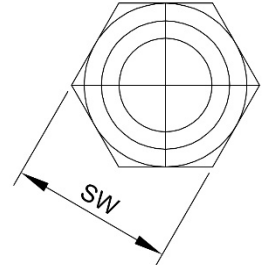

Wenzhou Huiyi Valve Technology Co.,Ltd

ADD:No.2158,Binhai 1st Road,Economic and Technical Development Zone,Longwan District,Wenzhou City,Zhejiang Province,China. Zip Code: 325025 Email: sales@huiyivalve.com
Tel: 0086-577-86998027 Fax: 0086-577-86998037 Mobile: 0086-18057736259

MALE THREAD HOSE NIPPLE

DIMENSION TABLE

SIZE(INCH)	D(MM)	A(MM)	C(MM)	E(MM)	SW	SIDE NO.
1/8"	8	38	6	5	12	6
1/4"	8	42	6	5	15	6
3/8"	10	48	7	5.5	19	6
1/2"	14	60	8	8	23	6
3/4"	19	65	9	9	29	6
1"	26	75	11	10	36	8
1-1/4"	32	84.5	12	12	45	8
1-1/2"	38	90	12	13	51	8
2"	51	99	13	14	63	8
2-1/2"	63	106	12	15	78	8
3"	76	114	12	16	92	8
4"	102	124	14	17	118	8

FEATURE

- MODEL NO.: HY-CMTHC
- MATERIAL: SS304, SS316
- SIZE: 1/8" TO 4"
- WORKING PRESSURE: 150LB
- CONNECTION: FEMALE THREAD
- THREAD: NPT,BSPT,BSPP
- MANUFACTURING METHOD: INVESTMENT CASTING