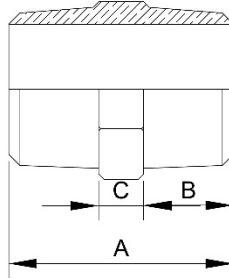

### DIMENSION TABLE

SIZE(INCH)	D(MM)	d(MM)	C(MM)	A(MM)
1/8"	13.9	12.2	5.5	17
1/4"	16.9	14.9	6	19
3/8"	20.2	18.4	6	23
1/2"	26.9	24.9	6	27
3/4"	31.9	29.9	7	31.5
1"	39.9	37.9	8	36.5
1-1/4"	48.9	46.4	9	42.5
1-1/2"	55.4	52.9	10	47.5
2"	67.4	64.9	11	56
2-1/2"	84.5	82	13	68
3"	98.5	95.5	15	77.5

### DIMENSION TABLE

SIZE	D(INCH)	d(MM)	C(MM)	A(MM)
1/8"	13.9	12.2	5.5	17
1/4"	16.9	14.9	6	19
3/8"	20.2	18.4	6	23
1/2"	26.9	24.9	6	27
3/4"	31.9	29.9	7	31.5
1"	39.9	37.9	8	36.5
1-1/4"	48.9	46.4	9	42.5
1-1/2"	55.4	52.9	10	47.5
2"	67.4	64.9	11	56
2-1/2"	84.5	82	13	68
3"	98.5	95.5	15	77.5

### FEATURE

- MODEL NO.: HY-CFTT
- MATERIAL: SS304, SS316
- SIZE: 1/8" TO 4"
- WORKING PRESSURE: 150LB
- CONNECTION: FEMALE THREAD
- THREAD: NPT,BSPT,BSPP
- MANUFACTURING METHOD: INVESTMENT CASTING

## DIMENSION TABLE

SIZE(INCH)	A(MM)	B(MM)	C(MM)	SW(MM)	SIDE NO.
1/8"	28	11	6	13	6
1/4"	32	13	6	15	6
3/8"	37	15	7	19	6
1/2"	42	17	8	23	6
3/4"	45	18	9	29	6
1"	49	19	11	36	6
1-1/4"	54	21	12	45	6
1-1/2"	56	22	12	51	6
2"	65	26	13	63	6
2-1/2"	76	31	14	78	6
3"	80	33	14	92	6
4"	86	36	14	117	6