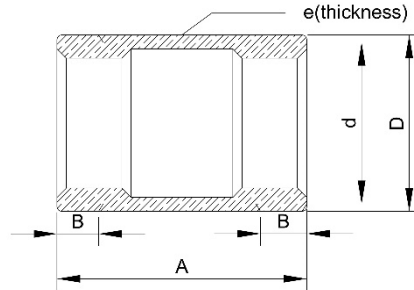

## DIMENSION TABLE

SIZE(INCH)	A(MM)	B(MM)	C(MM)	SW(MM)	SIDE NO.
1/8"	28	11	6	13	6
1/4"	32	13	6	15	6
3/8"	37	15	7	19	6
1/2"	42	17	8	23	6
3/4"	45	18	9	29	6
1"	49	19	11	36	6
1-1/4"	54	21	12	45	6
1-1/2"	56	22	12	51	6
2"	65	26	13	63	6
2-1/2"	76	31	14	78	6
3"	80	33	14	92	6
4"	86	36	14	117	6

## FEATURE

- MODEL NO.: HY-CHN
- MATERIAL: SS304, SS316
- SIZE: 1/8" TO 4"
- WORKING PRESSURE: 150LB
- CONNECTION: FEMALE THREAD
- THREAD: NPT,BSPT,BSPP
- MANUFACTURING METHOD: INVESTMENT CASTING

### DIMENSION TABLE

SIZE(INCH)	D(MM)	D(MM)	B(MM)	e(MM)	A(MM)
1/8"	13.9	12.2	5.5	2.5	25
1/4"	16.9	14.9	6	2.5	25
3/8"	20.2	18.4	6	2.5	30
1/2"	26.9	24.9	6	3	35
3/4"	31.9	29.9	7	3	39
1"	39.9	37.9	8	3	44
1-1/4"	48.9	46.4	9	3.5	50
1-1/2"	55.4	52.9	10	3.5	54
2"	67.4	64.9	11	4	63
2-1/2"	84.5	82	14	4	71.5
3"	98.5	95.5	15	4.5	77
4"	124	121	17	5	86