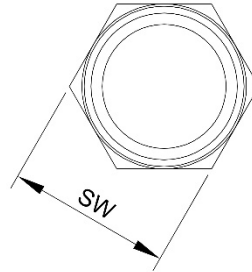

### DIMENSION TABLE

SIZE(INCH)	D(MM)	d(MM)	C(MM)	A(MM)
1/8"	13.9	12.2	5.5	17
1/4"	16.9	14.9	6	19
3/8"	20.2	18.4	6	23
1/2"	26.9	24.9	6	27
3/4"	31.9	29.9	7	31.5
1"	39.9	37.9	8	36.5
1-1/4"	48.9	46.4	9	42.5
1-1/2"	55.4	52.9	10	47.5
2"	67.4	64.9	11	56
2-1/2"	84.5	82	13	68
3"	98.5	95.5	15	77.5

### DIMENSION TABLE

SIZE	D(INCH)	d(MM)	C(MM)	A(MM)
1/8"	13.9	12.2	5.5	17
1/4"	16.9	14.9	6	19
3/8"	20.2	18.4	6	23
1/2"	26.9	24.9	6	27
3/4"	31.9	29.9	7	31.5
1"	39.9	37.9	8	36.5
1-1/4"	48.9	46.4	9	42.5
1-1/2"	55.4	52.9	10	47.5
2"	67.4	64.9	11	56
2-1/2"	84.5	82	13	68
3"	98.5	95.5	15	77.5

### FEATURE

- MODEL NO.: HY-CFTT
- MATERIAL: SS304, SS316
- SIZE: 1/8" TO 4"
- WORKING PRESSURE: 150LB
- CONNECTION: FEMALE THREAD
- THREAD: NPT,BSPT,BSPP
- MANUFACTURING METHOD: INVESTMENT CASTING

## DIMENSION TABLE

SIZE(INCH)	A(MM)	B(MM)	C(MM)	SW(MM)	SIDE NO.
1/8"	28	11	6	13	6
1/4"	32	13	6	15	6
3/8"	37	15	7	19	6
1/2"	42	17	8	23	6
3/4"	45	18	9	29	6
1"	49	19	11	36	6
1-1/4"	54	21	12	45	6
1-1/2"	56	22	12	51	6
2"	65	26	13	63	6
2-1/2"	76	31	14	78	6
3"	80	33	14	92	6
4"	86	36	14	117	6