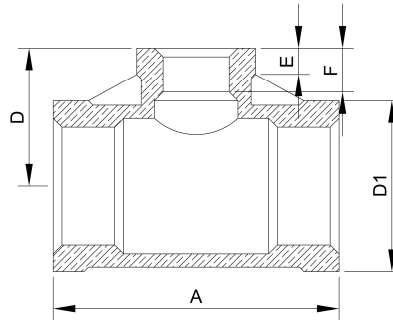

### DIMENSION TABLE

SIZE(INCH)	D1(MM)	D2(MM)	A(MM)	B(MM)	D(MM)
1/8"	12.2	13.9	15	5.5	12.6
1/4"	14.9	16.9	15	6	12.6
3/8"	18.4	20.2	16	6	13.6
1/2"	24.9	26.9	20	6	17.5
3/4"	29.9	31.9	22	7	19.5
1"	37.9	39.9	26	8	23.5
1-1/4"	46.4	48.9	28	9	25
1-1/2"	52.9	55.4	30	10	26.5
2"	64.9	67.4	34	11	30.5
2-1/2"	80	84	39	13	35.5
3"	94.5	98	42	15	38

## DIMENSION TABLE

SIZE(INCH)	A(MM)	B(MM)	C(MM)	D(MM)	SW(MM)
1/8"	13	6.5	10.5	4.5	6
1/4"	17.5	11	15	8.7	8
3/8"	17.5	11	15	8.7	10
1/2"	21	13	18.5	10.7	12
3/4"	24	14.5	21	12.2	17
1"	27.5	17	24.5	14.5	19
1-1/4"	34	23	31	20.5	23
1-1/2"	35.5	23.5	32.5	21	26
2"	39.5	26.5	36	23.5	31.5
2-1/2"	39	27	35	23.5	32
3"	44	30	40	26	36

## FEATURE

- MODEL NO.: HY-CSP
- MATERIAL: SS304, SS316
- SIZE: 1/8" TO 4"
- WORKING PRESSURE: 150LB
- CONNECTION: FEMALE THREAD
- THREAD: NPT,BSPT,BSPP
- MANUFACTURING METHOD: INVESTMENT CASTING

### DIMENSION TABLE

SIZE(INCH)	D1(MM)	A(MM)	D(MM)	E(MM)	F(MM)
3/8"×1/8"	20.2	38	19	5.5	
3/8"×1/4"	20.2	40	22	6	
1/2"×1/4"	26.9	44	25	6	
1/2"×3/8"	26.9	48	26	6	
3/4"×1/4"	31.9	48	28	6	
3/4"×3/8"	31.9	52	28	6	
3/4"×1/2"	31.9	58	30	6	9.5
1"×3/8"	39.9	56	32	6	
1"×1/2"	39.9	64	34	6	9.5
1"×3/4"	39.9	68	36	7	11.5
1-1/4"×1/2"	48.9	66	38	6	9.5
1-1/4"×3/4"	48.9	72	40	7	11.5
1-1/4"×1"	48.9	80	42	8	14
1-1/2"×1/2"	55.4	70	41	6	9.5
1-1/2"×3/4"	55.4	76	43	7	11.5
1-1/2"×1/2"	55.4	84	45	8	14
1-1/2"×1-1/4"	55.4	92	47	9	15
2"×1/2"	67.4	70	47	6	9.5
2"×3/4"	67.4	76	49	7	11.5
2"×1"	67.4	84	51	8	14
2"×1-1/4"	67.4	92	53	9	15
2"×1-1/2"	67.4	98	55	10	17