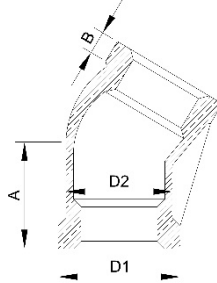

### DIMENSION TABLE

SIZE(INCH)	D1(MM)	D2(MM)	D3(MM)	A(MM)	B(MM)	C(MM)	D(MM)
1/8"	13.9	8	10.2	17	24	5.5	7
1/4"	16.9	10.7	13.5	20	28	6.5	10
3/8"	20.2	14.2	17.2	23	32	7	10
1/2"	26.9	17.8	21	28	37	7	13
3/4"	31.9	22.8	26.6	32	43	8	15
1"	39.9	28.7	33.6	38	52	10	17
1-1/4"	48.9	37.3	42.4	43	59	11	19
1-1/2"	55.4	43.8	48.4	48	64	12	19
2"	67.4	55.3	60.3	57	74	13	24

### FEATURE

- MODEL NO.: HY-CMFTE90
- MATERIAL: SS304, SS316
- SIZE: 1/8" TO 4"
- WORKING PRESSURE: 150LB
- CONNECTION: FEMALE THREAD
- THREAD: NPT,BSPT,BSPP
- MANUFACTURING METHOD: INVESTMENT CASTING

### DIMENSION TABLE

SIZE(INCH)	D1(MM)	D2(MM)	A(MM)	B(MM)
1/2"	26.9	24.9	21	3
3/4"	31.9	29.9	25	7
1"	39.9	37.9	29	8
1-1/4"	48.9	46.4	33	9
1-1/2"	55.4	52.9	37	10
2"	67.4	64.9	42	11