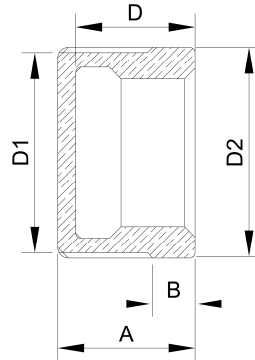

### DIMENSION TABLE

SIZE(INCH)	D(MM)	A(MM)	C(MM)	E(MM)	SW	SIDE NO.
1/8"	8	38	6	5	12	6
1/4"	8	42	6	5	15	6
3/8"	10	48	7	5.5	19	6
1/2"	14	60	8	8	23	6
3/4"	19	65	9	9	29	6
1"	26	75	11	10	36	8
1-1/4"	32	84.5	12	12	45	8
1-1/2"	38	90	12	13	51	8
2"	51	99	13	14	63	8
2-1/2"	63	106	12	15	78	8
3"	76	114	12	16	92	8
4"	102	124	14	17	118	8

## DIMENSION TABLE

SIZE(INCH)	A(MM)	C(MM)	SW(MM)	SIDE NO.
1/8"	15		12.8	6
1/4"	15		15.5	6
3/8"	16		19	6
1/2"	20	9.5	26.5	6
3/4"	22	11.5	31.5	8
1"	26	14	38.5	8
1-1/4"	28	15	47.5	8
1-1/2"	32	17	54	8
2"	34	17	66	8
4"	44	25	121.5	8

## FEATURE

- MODEL NO.: HY-CHFTC
- MATERIAL: SS304, SS316
- SIZE: 1/8" TO 4"
- WORKING PRESSURE: 150LB
- CONNECTION: FEMALE THREAD
- THREAD: NPT,BSPT,BSPP
- MANUFACTURING METHOD: INVESTMENT CASTING

### DIMENSION TABLE

SIZE(INCH)	D1(MM)	D2(MM)	A(MM)	B(MM)	D(MM)
1/8"	12.2	13.9	15	5.5	12.6
1/4"	14.9	16.9	15	6	12.6
3/8"	18.4	20.2	16	6	13.6
1/2"	24.9	26.9	20	6	17.5
3/4"	29.9	31.9	22	7	19.5
1"	37.9	39.9	26	8	23.5
1-1/4"	46.4	48.9	28	9	25
1-1/2"	52.9	55.4	30	10	26.5
2"	64.9	67.4	34	11	30.5
2-1/2"	80	84	39	13	35.5
3"	94.5	98	42	15	38