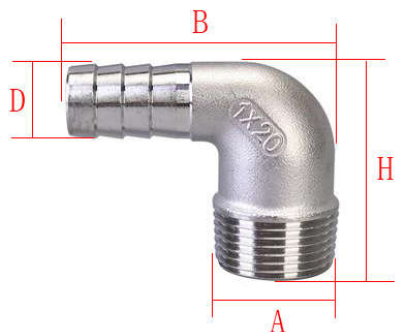

Wenzhou Huiyi Valve Technology Co.,Ltd

ADD:No.2158,Binhai 1st Road,Economic and Technical Development Zone,Longwan District,Wenzhou City,Zhejiang Province,China. Zip Code: 325025 Email: sales@huiyivalve.com
Tel: 0086-577-86998027 Fax: 0086-577-86998037 Mobile: 0086-18057736259

MALE THREAD HOSE BARB ELBOW

DIMENSION TABLE

Specification	H(MM)	B(MM)	A(MM)	D(MM)
1/4-8MM	31	34	12	8
1/4-10MM	31	34	12	10
1/4-12MM	31	34	12	12
3/8-8MM	33	42	16	8
3/8-10MM	33	42	16	10
3/8-12MM	34	45	16	12
3/8-15MM	36	45	16	15
3/8-16MM	36	45	16	16
1/2-8MM	34	48	20	8
1/2-10MM	34	48	20	10
1/2-12MM	38	48	20	12
1/2-14MM	40	50	20	14
1/2-15MM	40	50	20	15
1/2-16MM	40	50	20	16
1/2-20MM	43	50	20	20
3/4-20MM	49	63	25	20
3/4-25MM	52	63	25	25
1-20MM	56	71	32	20
1-25MM	61	77	32	25
1-32MM	64	77	32	32
1.2-32MM	69	97	40	32
1.2-40MM	72	98	40	40