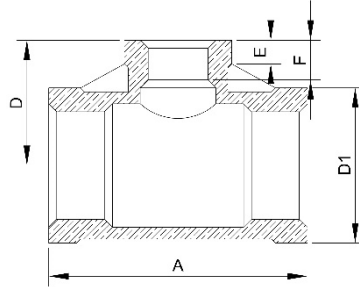

### DIMENSION TABLE

SIZE(INCH)	D(MM)	d(MM)	C(MM)	A(MM)
1/8"	13.9	12.2	5.5	17
1/4"	16.9	14.9	6	19
3/8"	20.2	18.4	6	23
1/2"	26.9	24.9	6	27
3/4"	31.9	29.9	7	31.5
1"	39.9	37.9	8	36.5
1-1/4"	48.9	46.4	9	42.5
1-1/2"	55.4	52.9	10	47.5
2"	67.4	64.9	11	56
2-1/2"	84.5	82	13	68
3"	98.5	95.5	15	77.5

### FEATURE

- MODEL NO.: HY-CFTE90
- MATERIAL: SS304, SS316
- SIZE: 1/8" TO 4"
- WORKING PRESSURE: 150LB
- CONNECTION: FEMALE THREAD
- THREAD: NPT,BSPT,BSPP
- MANUFACTURING METHOD: INVESTMENT CASTING

### DIMENSION TABLE

SIZE	D(INCH)	d(MM)	C(MM)	A(MM)
1/8"	13.9	12.2	5.5	17
1/4"	16.9	14.9	6	19
3/8"	20.2	18.4	6	23
1/2"	26.9	24.9	6	27
3/4"	31.9	29.9	7	31.5
1"	39.9	37.9	8	36.5
1-1/4"	48.9	46.4	9	42.5
1-1/2"	55.4	52.9	10	47.5
2"	67.4	64.9	11	56
2-1/2"	84.5	82	13	68
3"	98.5	95.5	15	77.5