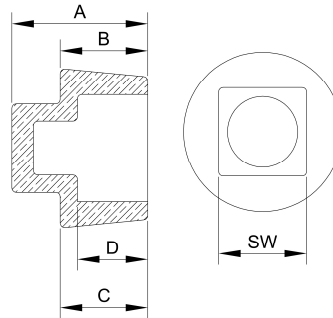

Wenzhou Huiyi Valve Technology Co.,Ltd

ADD:No.2158,Binhai 1st Road,Economic and Technical Development Zone,Longwan District,Wenzhou City,Zhejiang Province,China. Zip Code: 325025 Email: sales@huiyivalve.com
Tel: 0086-577-86998027 Fax: 0086-577-86998037 Mobile: 0086-18057736259

SQUARE HEAD PLUG

DIMENSION TABLE

SIZE(INCH)	A(MM)	B(MM)	C(MM)	D(MM)	SW(MM)
1/8"	13	6.5	10.5	4.5	6
1/4"	17.5	11	15	8.7	8
3/8"	17.5	11	15	8.7	10
1/2"	21	13	18.5	10.7	12
3/4"	24	14.5	21	12.2	17
1"	27.5	17	24.5	14.5	19
1-1/4"	34	23	31	20.5	23
1-1/2"	35.5	23.5	32.5	21	26
2"	39.5	26.5	36	23.5	31.5
2-1/2"	39	27	35	23.5	32
3"	44	30	40	26	36

FEATURE

- MODEL NO.: HY-CSP
- MATERIAL: SS304, SS316
- SIZE: 1/8" TO 4"
- WORKING PRESSURE: 150LB
- CONNECTION: FEMALE THREAD
- THREAD: NPT,BSPT,BSPP
- MANUFACTURING METHOD: INVESTMENT CASTING