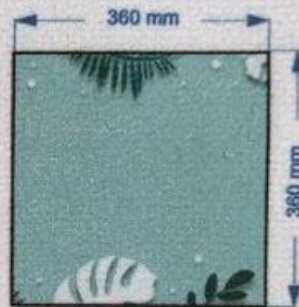

Sublimation Fabric Swatch

300gsm 100% Polyester Towel Cloth

300gsm 全涤白色毛巾布

Suitable Products

Towel

New
2023.6.28

49