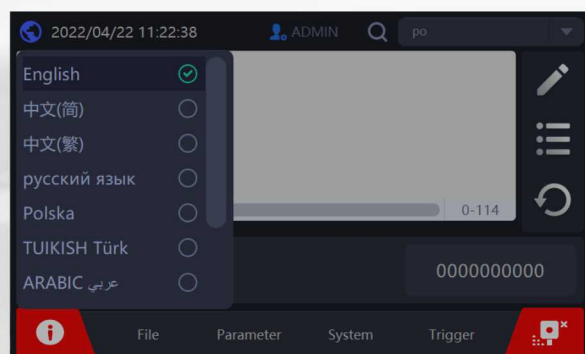

3/ Smart

Multi-language System

Support Remote Control

Real-time Monitoring printer status
Up to 14 languages system menu and keyboard
Support editing your own font by font editor
New Generation Logo Editor, for easy logo drawing