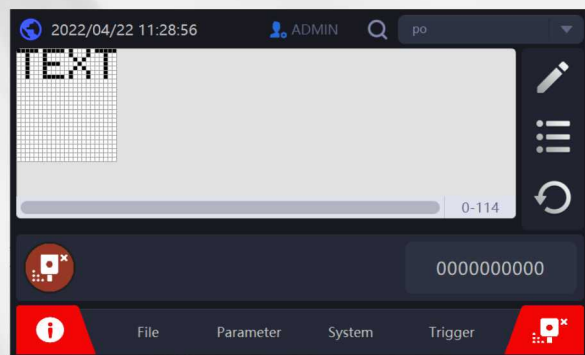

1/ Simple

Linux System, Simple Operation

7-inch Touch Screen, WYSIWYG

User friendly interface, allows quick operation
Easy for messages editing

New Generation Printhead

Integrated Printhead Design

Easily aligned by a small tool, no need to disassemble, more reliable