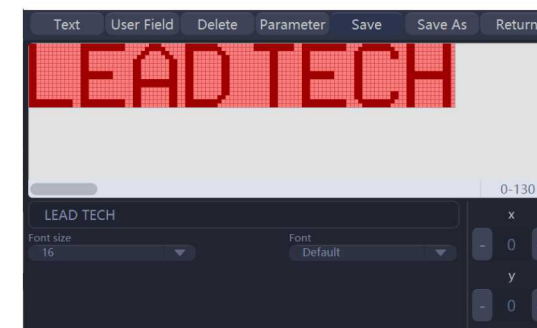

3/ Smart

Multi-language System

Support Remote Control

Real-time Monitoring printer status
Up to 14 languages system menu and keyboard
Support editing your own font by font editor
New Generation Logo Editor, for easy logo drawing

2/ Friendly

New Message Editor

Support message data drag manually,

Precise adjustment by XY axis
Support message data drag into DM/QR Code
Support to edit longer message and logos join together
More suitable for pipe industry application