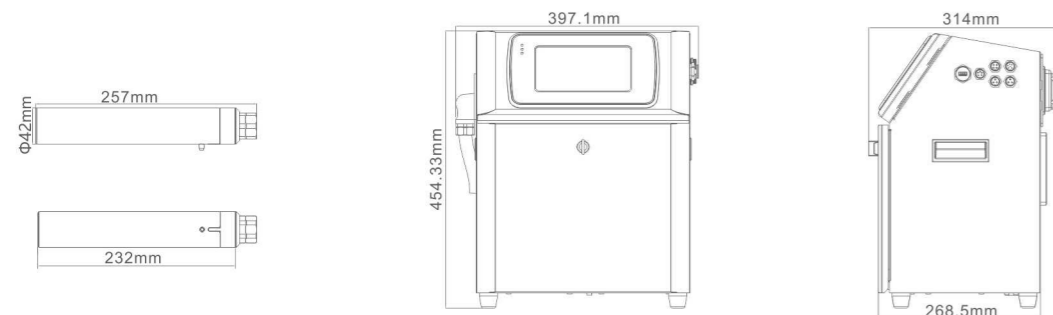

*800/810 is a standard model, 800Pro/810Pro is a high-speed version with Network function, and 880HRS is a high-speed, high-resolution, small font model (suitable for applications with high-precision fonts)

Dimensions

LEAD TECH (ZHU HAI) ELECTRONIC CO., LTD.

Tel:+86 756-7255629
Fax:+86 756-7255638
www.leadtech.ltd
E-mail:lt@leadtech.ltd
Floor 3/4 , Building 1, No. 728, Jinhu Road, Sanzao Town, Jinwan District, Zhuhai City