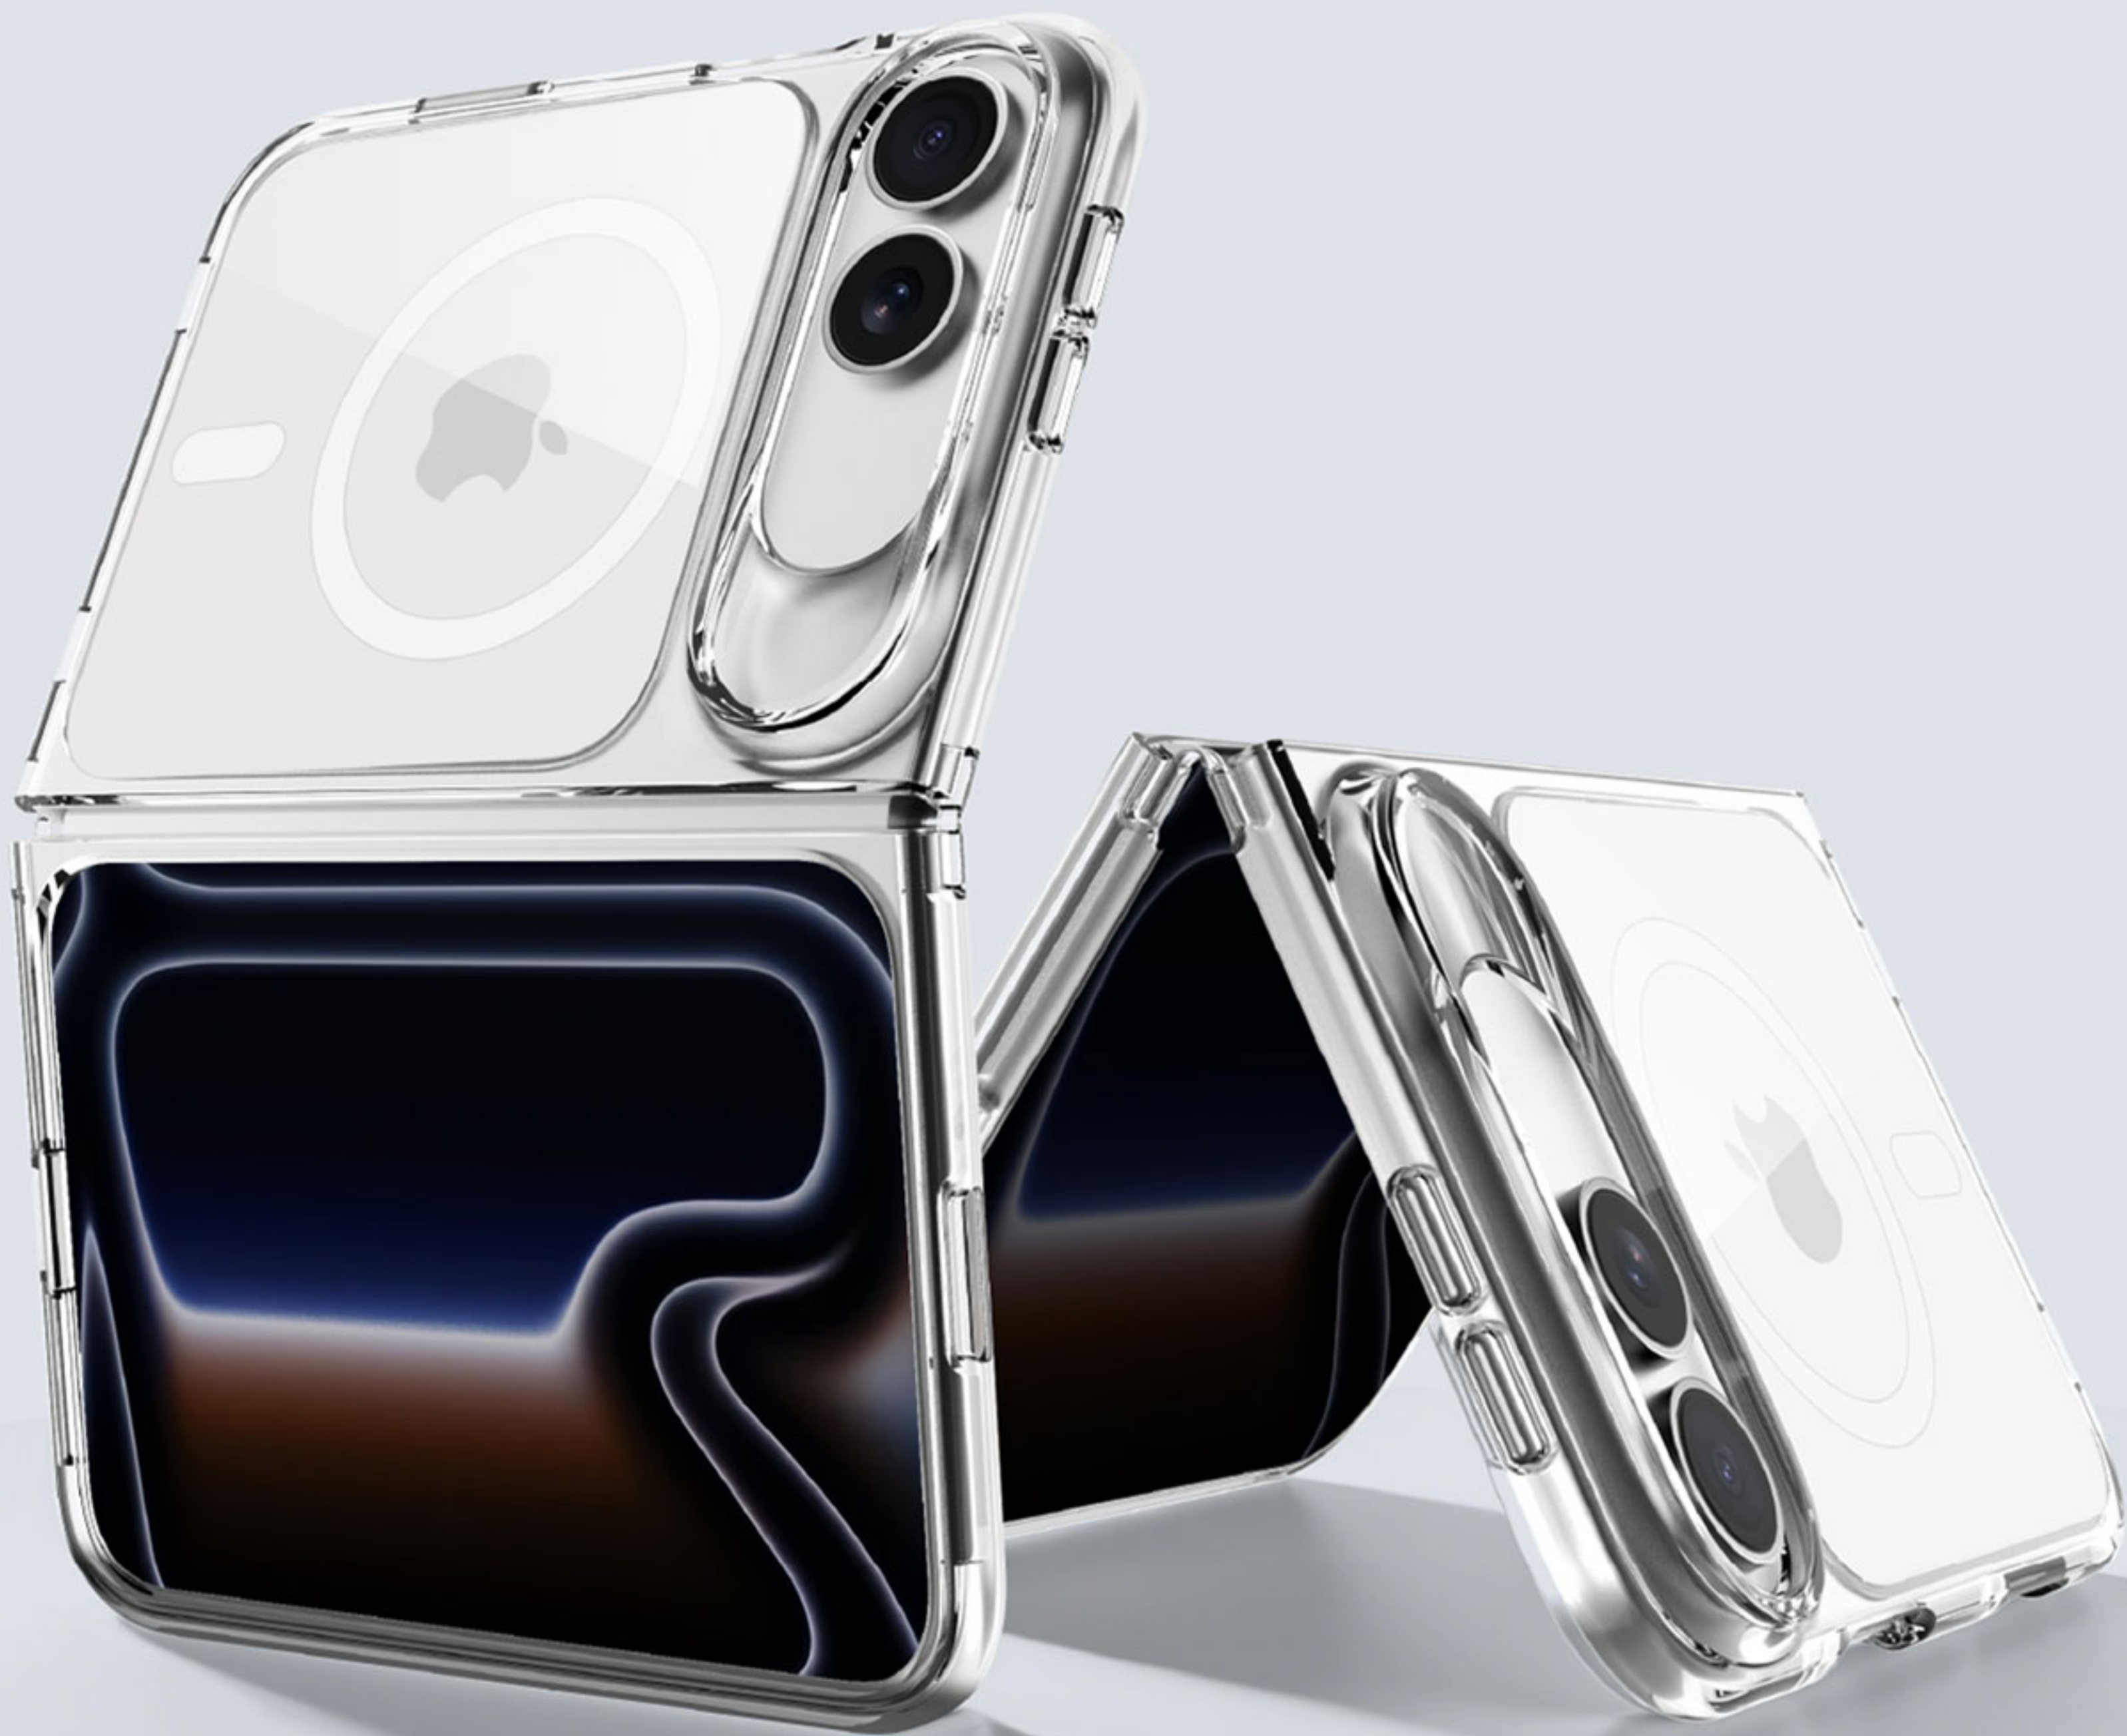

BOOTH NUMBER

# FLEXIVIEW For iPhone Fold

**ECHO-TEC** For iPhone Fold

**HYBRID** For iPhone Fold

**BUNGEE**

**ECHO-WAVE PLUS**

# KRYPHON Maglite