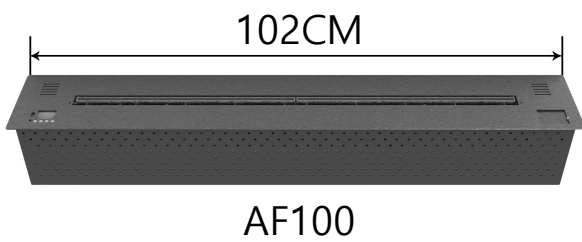

Flame Control Ethanol Fires