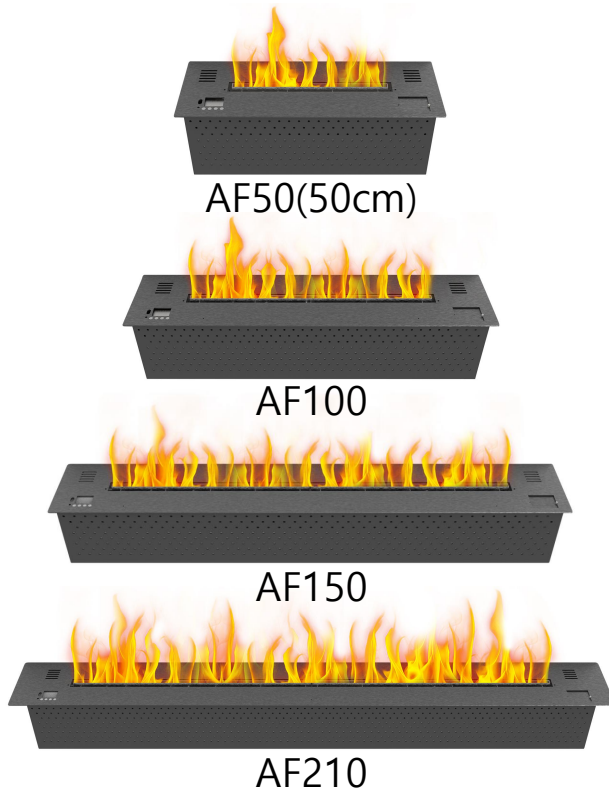

Intelligent Ethanol Fires