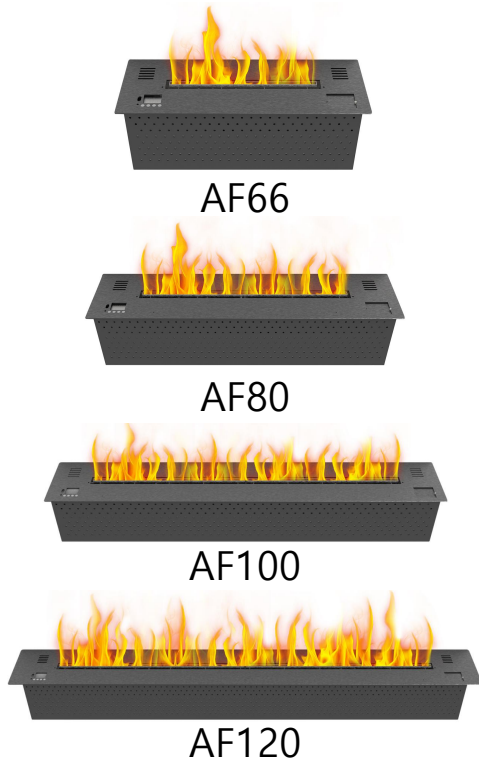

Flame Control Ethanol Fires