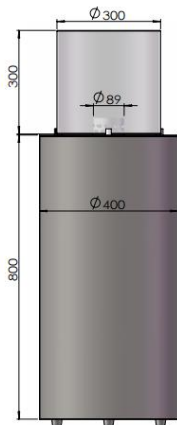

# Manual Ethanol Fires

AMR50

IN:mm

Video Link: <https://www.youtube.com/watch?v=h9RKFFg1kdE>

AMR80

IN:mm

AMR-Mini

IN:mm