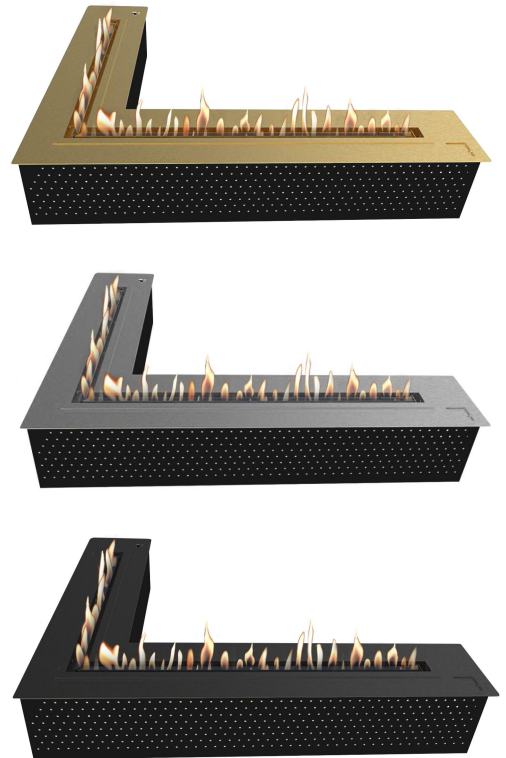

L Shape Fires