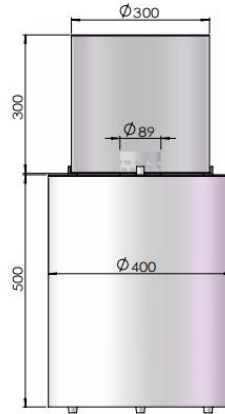

# Manual Ethanol Fires

AMR50

IN:mm

Video Link: <https://www.youtube.com/watch?v=h9RKFFg1kdE>

AMR80

IN:mm

AMR-Mini

IN:mm