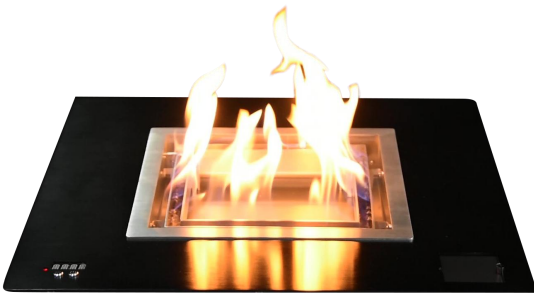

# Intelligent Ethanol Fires

AR70

Video Link: <https://www.youtube.com/watch?v=uJ45ewetbDo>

AS50

Video Link: [https://www.youtube.com/watch?v=61oCXROBJ\\_Q](https://www.youtube.com/watch?v=61oCXROBJ_Q)

AP60