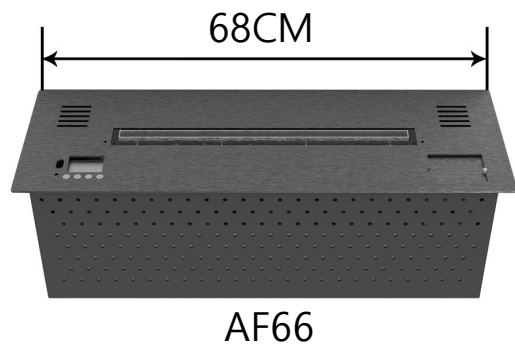

Flame Control Ethanol Fires