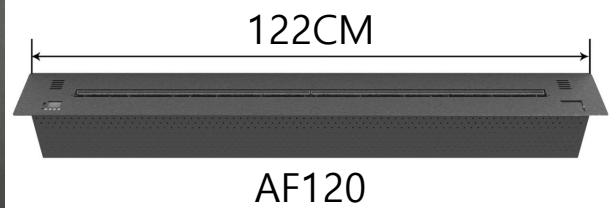

Flame Control Ethanol Fires