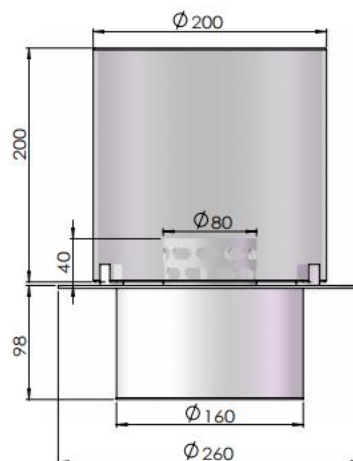

# Manual Ethanol Fires

AMR50

IN:mm

Video Link: <https://www.youtube.com/watch?v=h9RKFFg1kdE>

AMR80

IN:mm

AMR-Mini

IN:mm