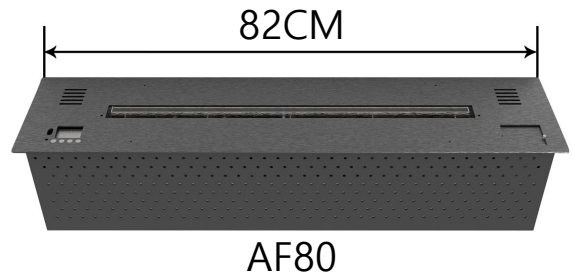

Flame Control Ethanol Fires