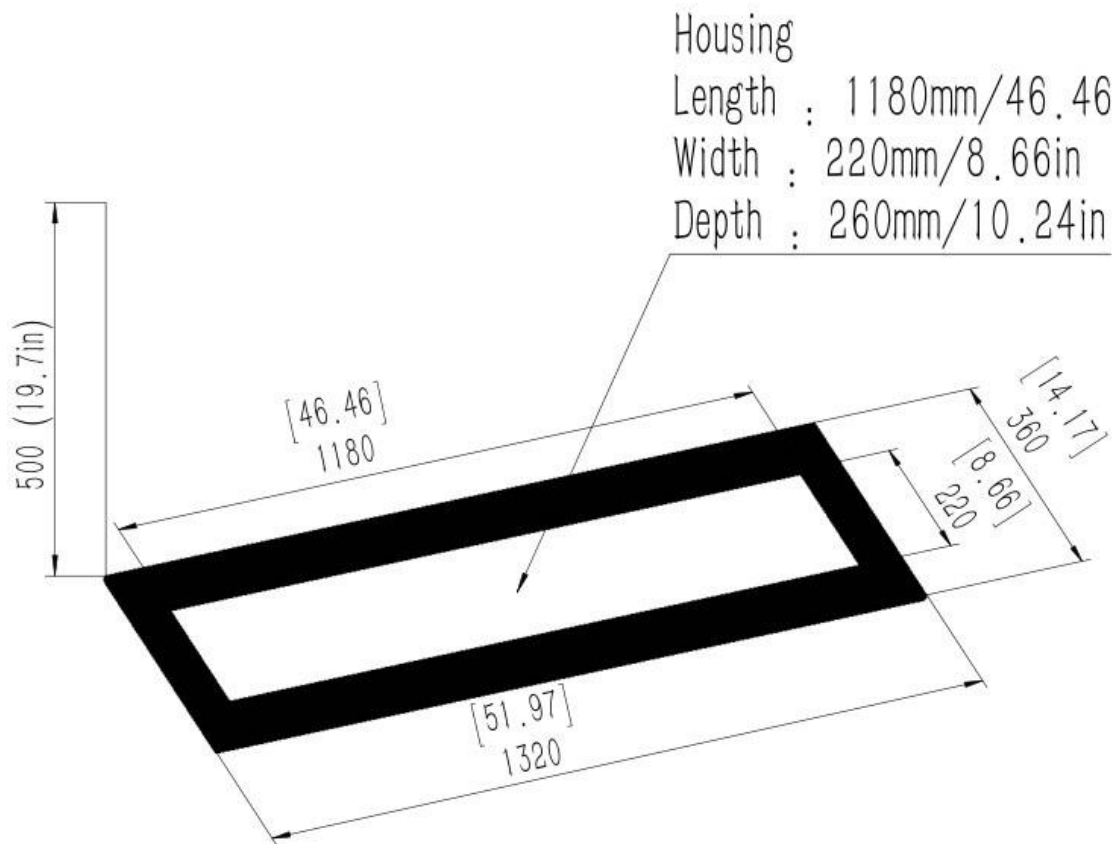

Dimensions: 122 / 24 / 21.5 cm ( 48.03 / 9.45 / 8.46 in )

SECURITY: Product meets electronic safety standards. CE/FCC/IC

**TECHNICAL DATA: AF120**

**Remote controlled Ethanol Burner (122 cm 48.03 in)**

**Flame 90.6 cm (35.67 in) width**

**TECHNICAL DATA: AF120**

**Remote controlled Ethanol Burner (122 cm 48.03 in)**

**Flame 90.6 cm (35.67 in) width**

**Electronic ignition and security detectors**

**3. MINIMUM DIMENSIONS OF SAFETY**

Minimum dimensions of safety with non-flammable materials

Above: 50 cm 19.7 inches. Edges: 7 cm 2.75 inches. Back side: 7cm 2.75 inches.

**4. OPERATING PROCEDURE**

**<1>Power supply**

Connect the provided 12V adapter

**TECHNICAL DATA: AF120**

**Remote controlled Ethanol Burner (122 cm 48.03 in)**