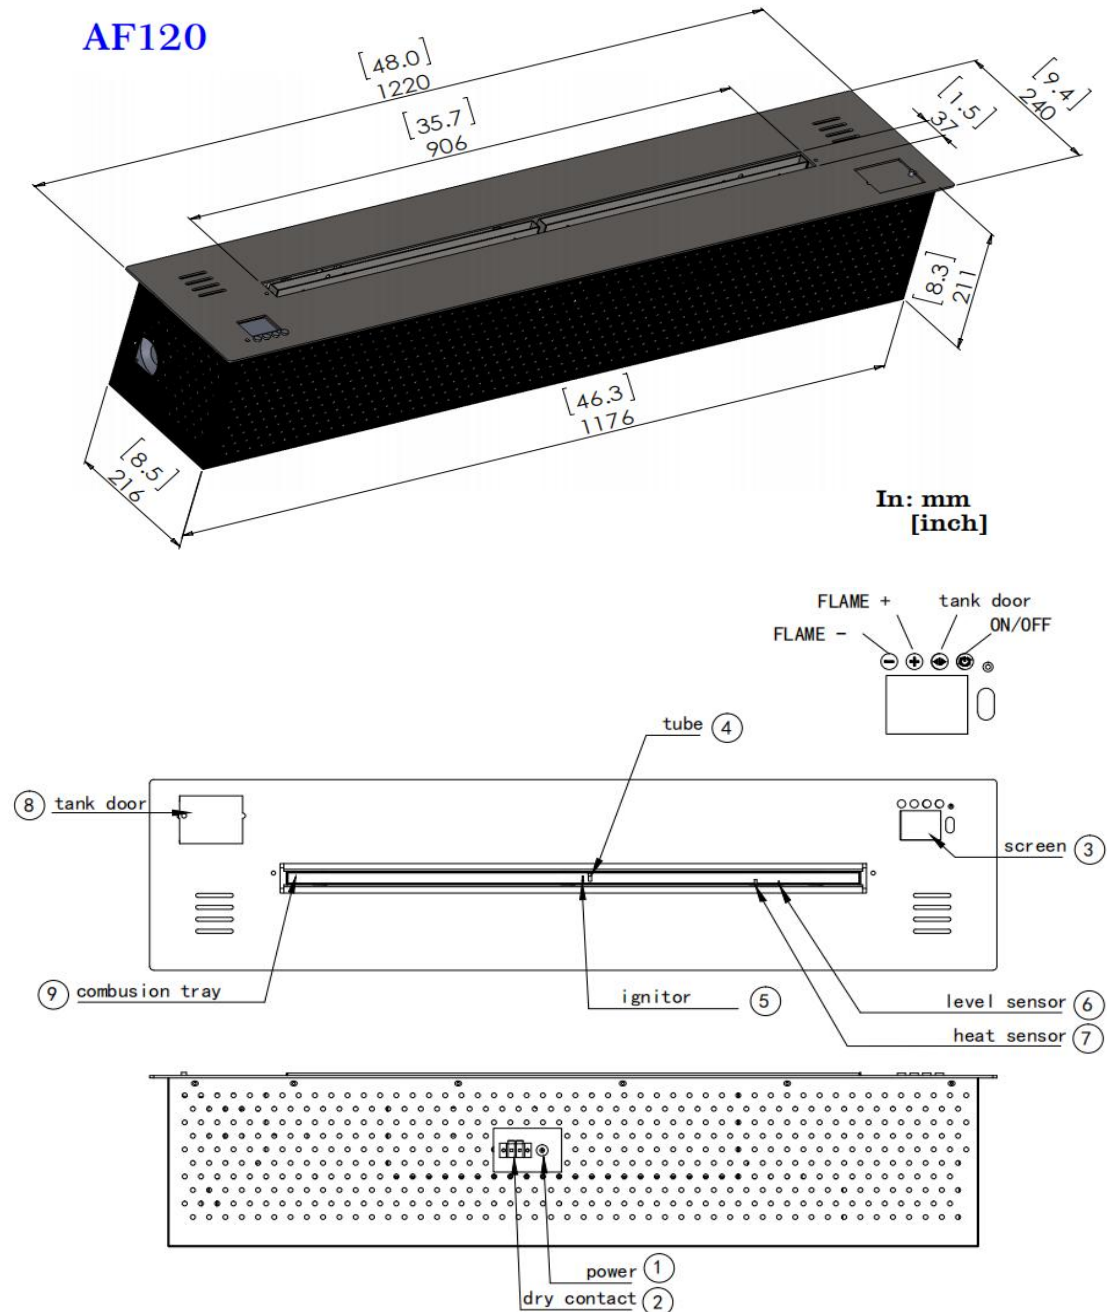

<4>Security detectors: CO<sup>2</sup>, heat, burner level, tank level, level of filling, Leak etc...

<5>LED display: operating time, error messages and beep sounds.

<6>Stainless steel ethanol burner. Thickness of the top plate 3 mm.

Dimensions: 122 / 24 / 21.5 cm ( 48.03 / 9.45 / 8.46 in )

SECURITY: Product meets electronic safety standards. CE/FCC/IC

**TECHNICAL DATA: AF120**

**Remote controlled Ethanol Burner (122 cm 48.03 in)**

**Flame 90.6 cm (35.67 in) width**

**Electronic ignition and security detectors**

**2. DIMENSIONS OF THE BURNER**

- 1, Before connecting electronic power to the burner, close the tank door well.
- 2, Connect electronic power to the burner, then wait 3 second, and then operate the burner.
- 3, If you want to turn on the burner, keep pressing the On/Off button 5 seconds or press the remote controller.

Above: 50 cm 19.7 inches. Edges: 7 cm 2.75 inches. Back side: 7cm 2.75 inches.

**4. OPERATING PROCEDURE**

**<1>Power supply**

Connect the provided 12V adapter

**TECHNICAL DATA: AF120**

**Remote controlled Ethanol Burner (122 cm 48.03 in)**