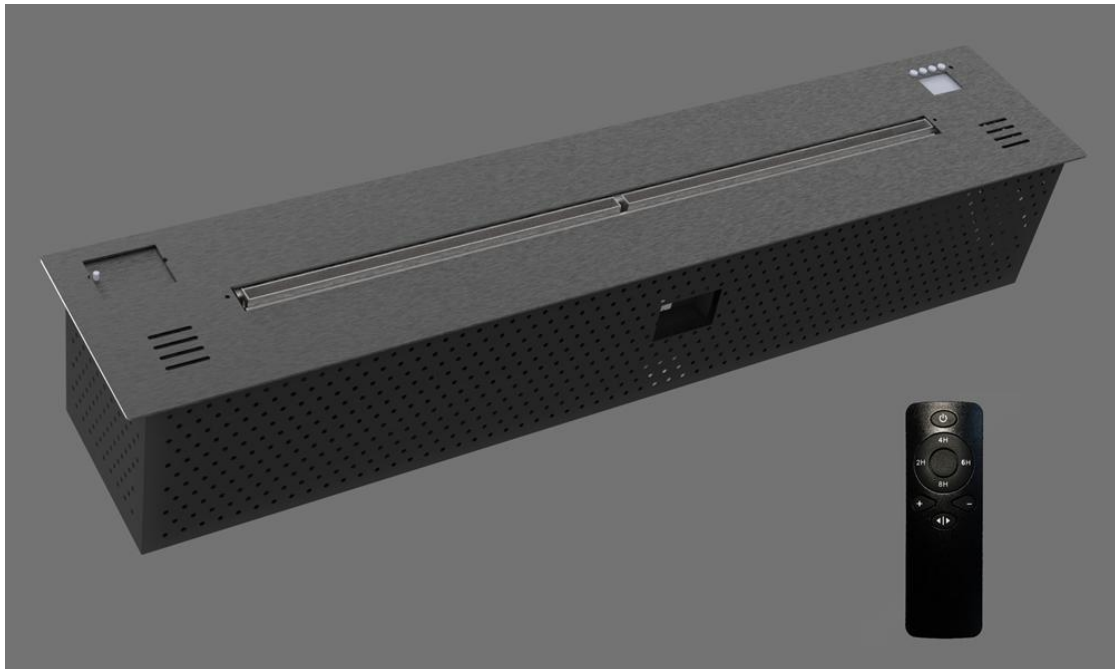

3 Stage Ethanol Flame

Model AF120

--122cm long

Creat Your Unique Fire Space From Here...

Art Fireplace Technology Limited.

PROFESSIONAL INTELLIGENT FIREPLACE MANUFACTURER

Official Website: www.art-fire.com

www.art-fireplace.com

E-mail: info@art-fireplace.com

Address: ROOM1405C,14/F., LUCKY CENTRE,165-171 WANCHAI ROAD, WANCHAI, HONG KONG.