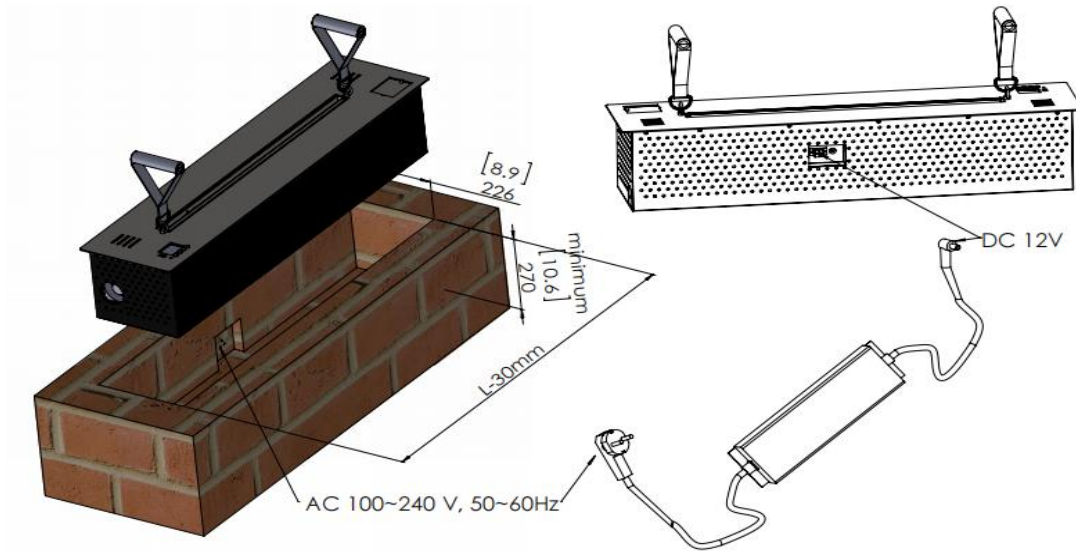

**TECHNICAL DATA: AF120**

**Remote controlled Ethanol Burner (122 cm 48.03 in)**

**Flame 90.6 cm (35.67 in) width**

**Electronic ignition and security detectors**

**3. MINIMUM DIMENSIONS OF SAFETY**

Minimum dimensions of safety with non-flammable materials

Above: 50 cm 19.7 inches. Edges: 7 cm 2.75 inches. Back side: 7cm 2.75 inches.

**4. OPERATING PROCEDURE**

**<1>Power supply**

Connect the provided 12V adapter

**TECHNICAL DATA: AF120**

**Remote controlled Ethanol Burner (122 cm 48.03 in)**

**Flame 90.6 cm (35.67 in) width**

**Electronic ignition and security detectors**

**<2>Installation**

Insert the ethanol burner

**<3>Automatic and Manual Injection Function:**

Use only bio ethanol 95 – 97% and Pure Water