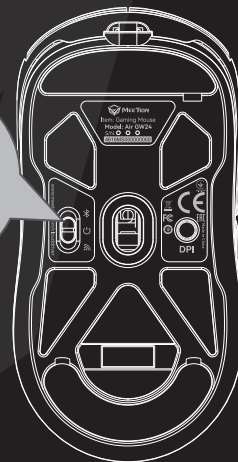

AIR GW24

2.4G MODE: SWITCH TO 2.4G MODE AND INSERT THE 2.4G RECEIVER.

Switch to 2.4G mode