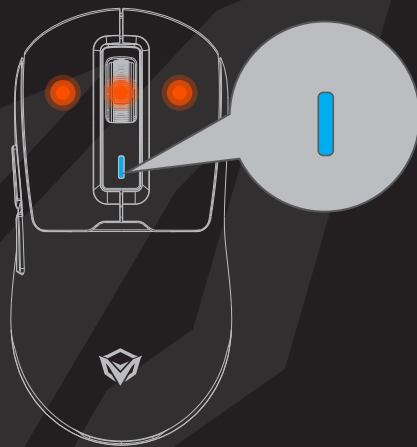

AIR GW24 TECHNICAL SPECIFICATION

Color:	Black/White/Pink/Purple/Yellow
Connection method:	2.4G+Bluetooth+wired
Backlight:	RGB Colorful
Resolution:	50~8000DPI
Buttons:	5Keys
Game Type:	FPS/MMORPG/MOBA/RTS
Polling Rate:	125~1000Hz/1ms
Interface:	Type-C
Dimension:	123*62.5*39mm
Weight:	62g
Battery capacity:	600mAh
Charging time:	2-3 hours
Software:	www.meetion.com/clouddriver

AIR GW24 BLUETOOTH MODE CONNECTION

Step 2

Switch to Bluetooth mode and hold down the left, middle, and right buttons for more than 3 seconds. The indicator light will flash quickly to start pairing.