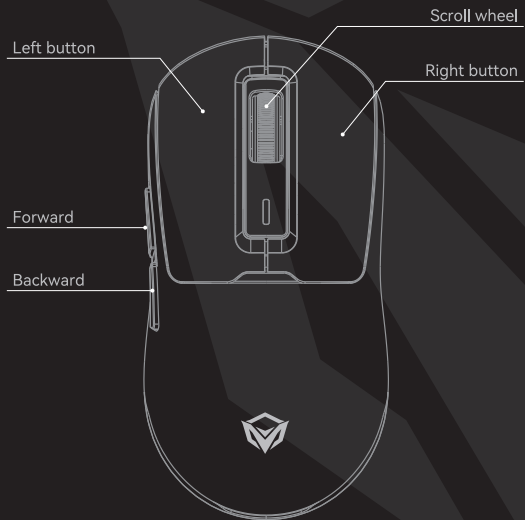

TECHNICAL SUPPORT

Having technical problems with this product?

Send an email to
service@meetion.com

For more information please visit:
www.meetion.com

Air GW24 USER'S MANUAL

Wireless Gaming Mouse

AIR GW24 BUTTONS DESCRIPTION