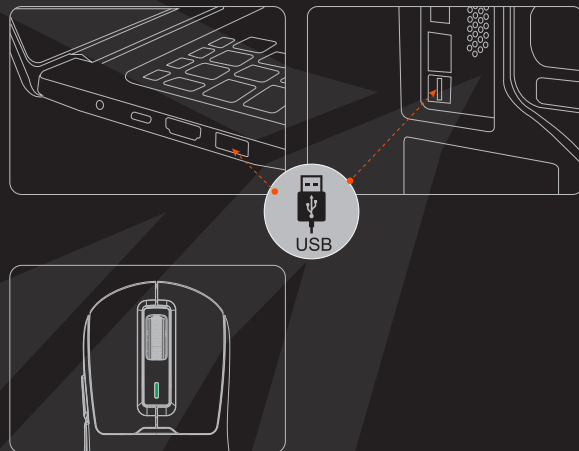

Step 3

Add a device

Add a device

Make sure your device is turned on and discoverable. Select a device connect.

OnePlus 7TPro

MEETION Bluetooth

Turn on Bluetooth on the PC and find the Bluetooth name "MEETION Bluetooth". Click on pairing, and the blue light stops flashing to indicate successful connection.

AIR GW24 CHARGE

Insert one end of the accompanying cable into the mouse and the other end into the computer.

The green light indicator flashes while breathing, indicating that charging has started.

Red light flashing, low battery level.