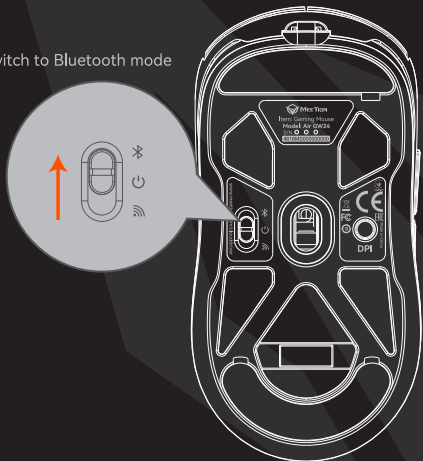

AIR GW24 BLUETOOTH MODE CONNECTION

Step 1

Switch to Bluetooth mode and hold down the left, middle, and right buttons for more than 3 seconds. The indicator light will flash quickly to start pairing.

Switch to Bluetooth mode

CONGRATULATIONS ON THE PURCHASE OF MEETION PRODUCTS!

Please read this user's manual before using the unit and retain this user's manual in a safe place for future reference.

COPYRIGHT

©2020. MEETION TECH CO., LTD. Version 1.0(V 1.0). This Manual and information contained in it are copyrighted. All rights reserved.

TRADEMARKS

All trademarks are the property of their legal holders

SPECIAL FEATURES

- Supports multiple connection methods: 2.4G+Bluetooth+wired
- Hollow bottom reduces weight
- Maximum 8000DPI adjustable
- Adjustable cool LED lights, 1600 colors
- 1ms ultra-low reaction delay
- Super large battery capacity, can be used continuously for 30 hours
- Local and cloud drivers can set various mouse parameters