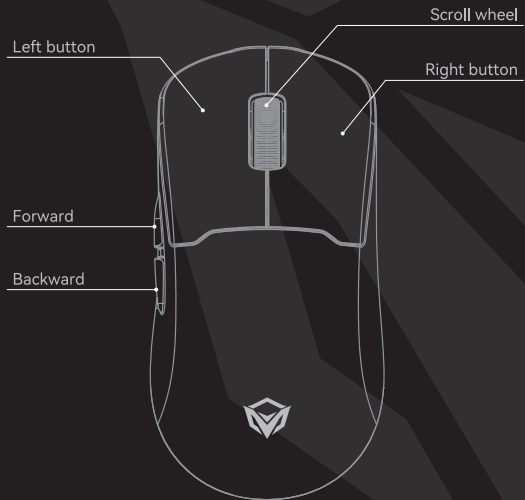

TECHNICAL SUPPORT

Having technical problems with this product?

Send an email to
service@meetion.com

For more information please visit:
www.meetion.com

Air GW39 USER'S MANUAL

Wireless Gaming Mouse

AIR GW39 BUTTONS DESCRIPTION