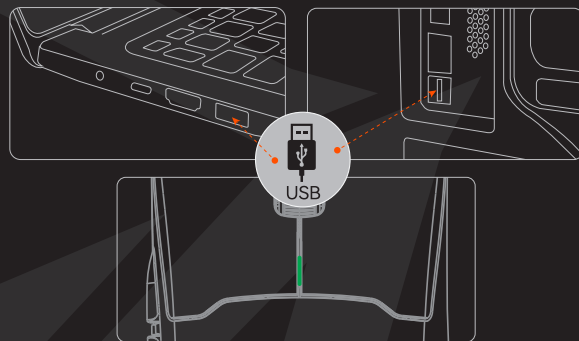

AIR GW39 BLUETOOTH MODE CONNECTION

Step 2

Press and hold the left, middle and right buttons simultaneously for more than 3 seconds. The blue indicator light flashes quickly to indicate that pairing is in progress.

AIR GW39 BLUETOOTH MODE CONNECTION

Step 3

Add a device

Add a device

Make sure your device is turned on and discoverable. Select a device connect.

OnePlus 7TPro

MEETION Bluetooth

Turn on Bluetooth on the PC and find the Bluetooth name "MEETION Bluetooth". Click on pairing, and the blue light stops flashing to indicate successful connection.

AIR GW39 CHARGE

First plug one end of the included cable into the mouse and the other end into the computer, then the green light will breathe to indicate charging, and the mouse's connection mode will switch to wired mode. When the battery is fully charged, the green light will stay on.