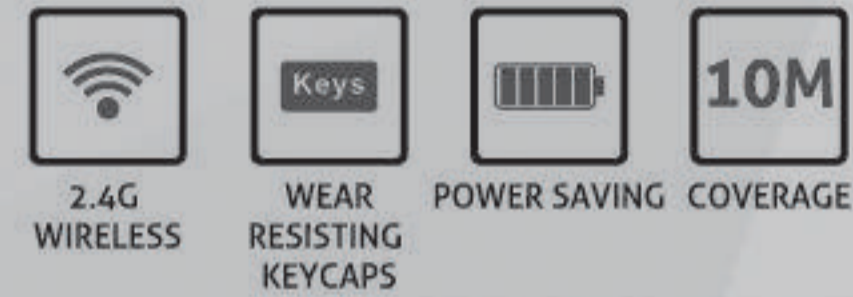

DirectorA 2.4 GHZ WIRELESS COMBO KEYBOARD AND MOUSE

- 2.4GHz USB Nano receiver
- Coverage range up to 10m
- Power-efficient wireless technology
- Mouse resolution 800-1200-1600 dpi