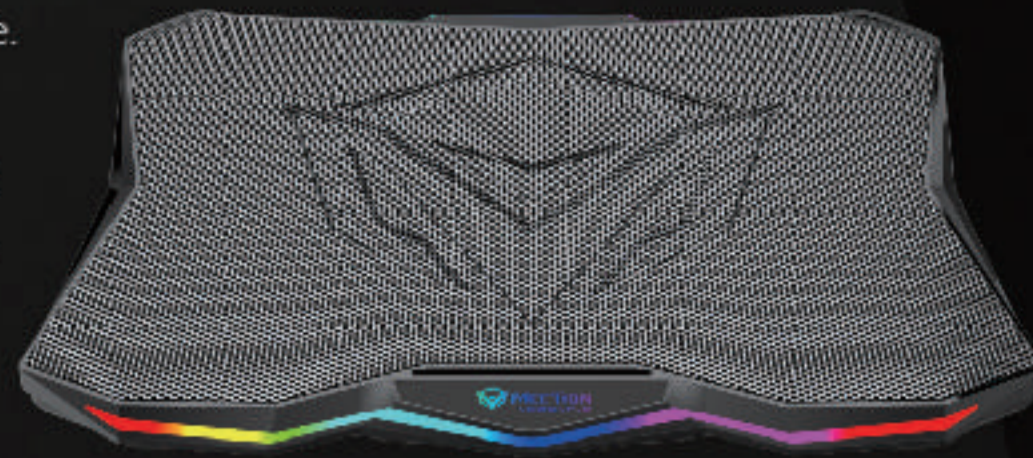

CP4040

GAMING COOLING PAD

- Quick cooling quiet and comfortable.
- 7-level height adjustable.
- RGB backlight.
- Dual USB ports, cycle power supply.
- Universal for multi-size equipment.

9-17"
COMPATIBILITY

3 SECONDS
COOLING

SEVEN GEAR
ADJUSTMENT

FOLDING AND
PORTABLE

MUTE

BACKLIT

GAMING

0.6
Meter

CABLE