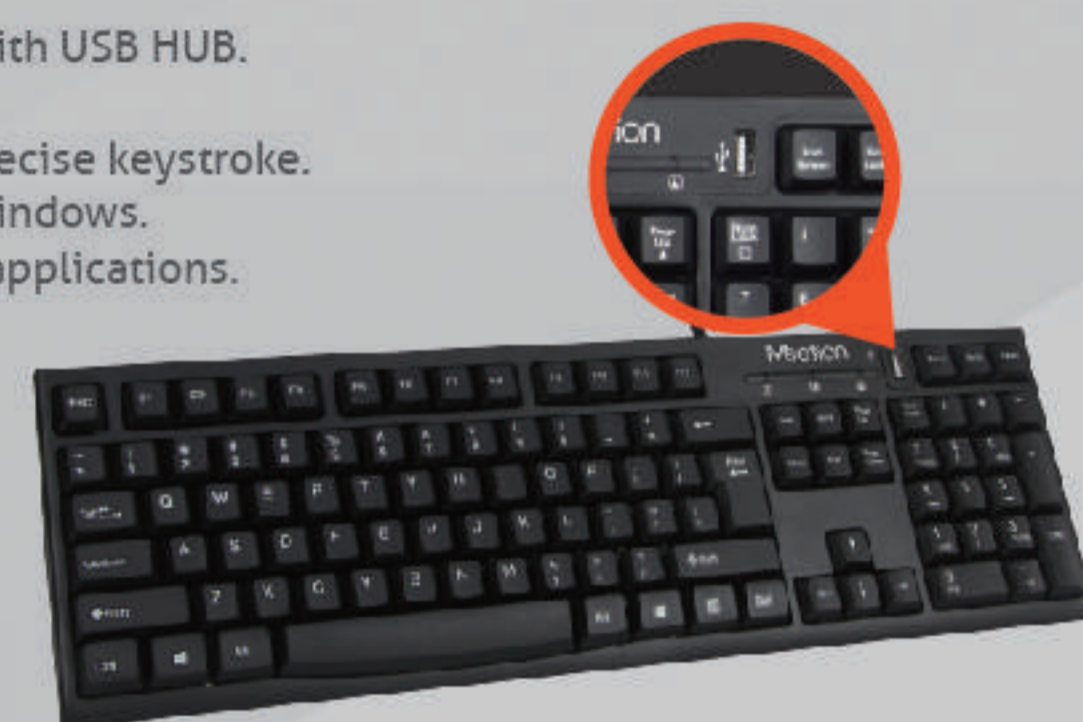

K202

CORDED KEYBOARD

- Ergonomic design.
- UV layout not easy to remove.
- Special calculator buttons.
- Comfortable, quiet and precise keystroke.

K841

CHOCOLATE ULTRA-THIN KEYBOARD

- Ultrathin chocolate keycaps.
- Silicone multimedia buttons.
- UV coating characters.
- High quality rubber dome.

K815

USB STANDARD USB+HUB KEYBOARD

- USB standard keyboard with USB HUB.
- High quality membrane.
- comfortable, quiet and precise keystroke.
- 10 shortcut buttons for windows.
- Internet and multimedia applications.

K600M

USB MULTIMEDIA CORDED KEYBOARD

- Ergonomic design.
- UV layout not easy to remove.
- Special 10 keys for windows, internet and multimedia.
- Comfortable, quiet and precise keystroke.

CRDKB01

WITH SMART CARD READER