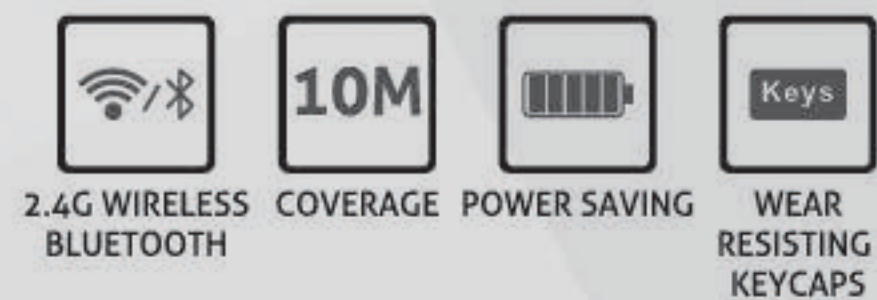

2.4G&BLUETOOTH DUAL MODE KEYBOARD AND MOUSE

- 2.4GHz USB Nano receiver
- Coverage range up to 10m
- Power-efficient wireless technology
- Mouse resolution 800-1200-1600-2400 dpi