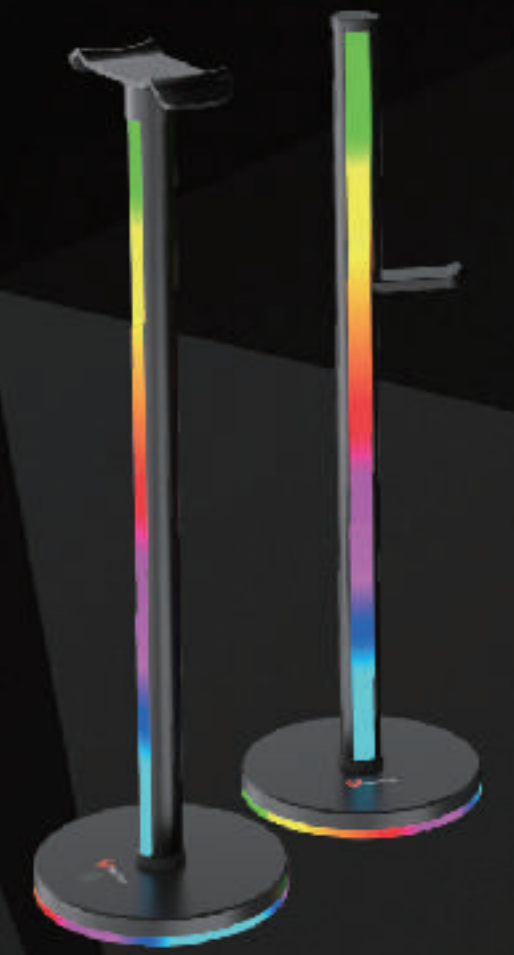

GAMING

*1 TPYE-C

SWITCH

BACKLIT

BK300

SMART LIGHTING TOWERS

- Buttons: 1 switch of touch
- Input: USB-Type C
- Operating Voltage: 5V
- Working current: ≤120MA
- Working frequency: 50Hz
- Size: 130*130*519mm