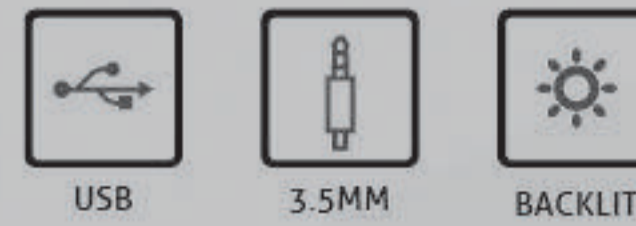

SP1001

MINI LED LAPTOP SPEAKERS

- RGB backlight
- 3.5mm Audio Input
- Product size: 388*66*66mm