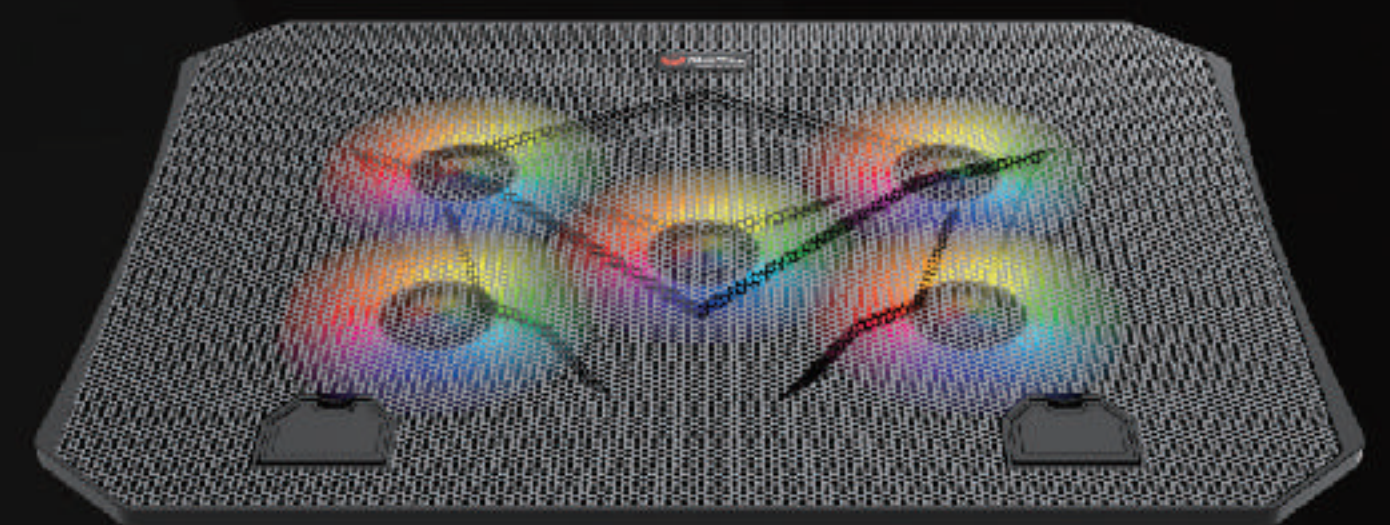

CP3030

GAMING COOLING PAD

- 4-level height adjustable.
- Front anti-skid baffle
- RGB backlight .
- Dual USB ports, cycle power supply.
- Universal for multi-size equipment.