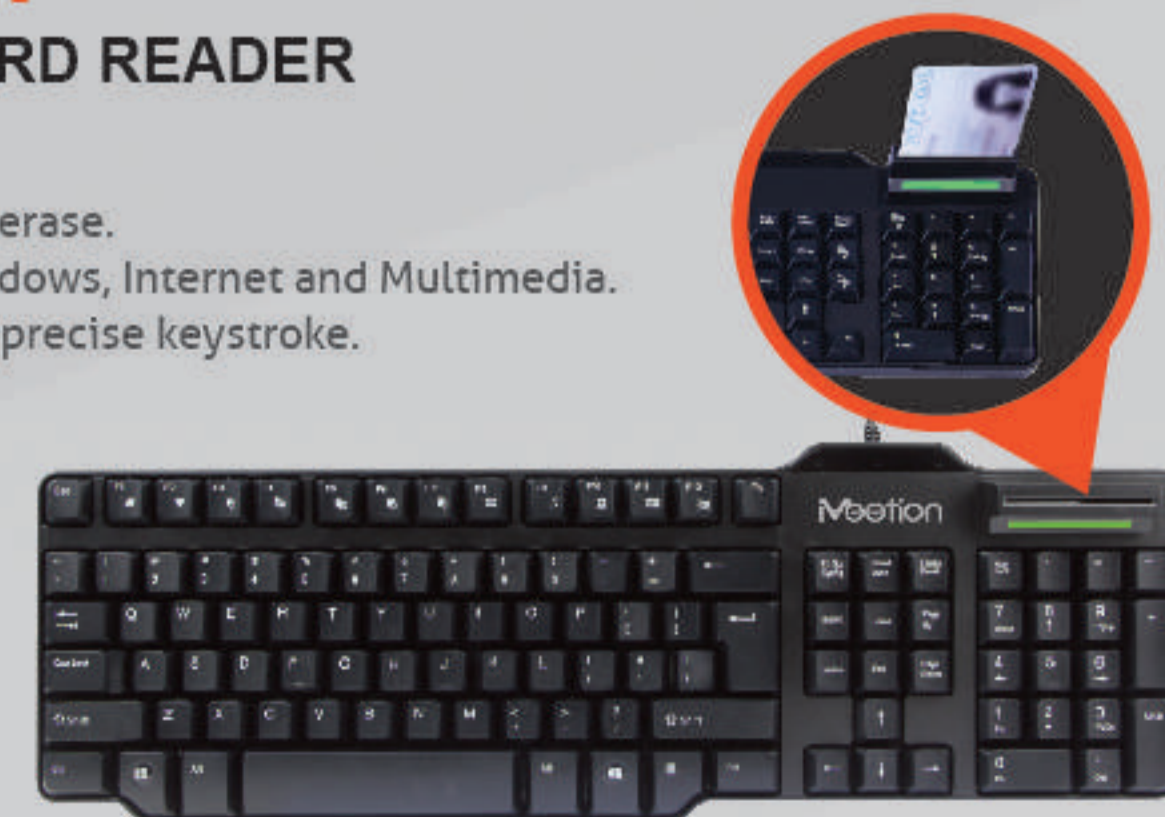

K815

USB STANDARD USB+HUB KEYBOARD

- USB standard keyboard with USB HUB.
- High quality membrane.
- comfortable, quiet and precise keystroke.
- 10 shortcut buttons for windows.
- Internet and multimedia applications.

K600M

USB MULTIMEDIA CORDED KEYBOARD

- Ergonomic design.
- UV layout not easy to remove.
- Special 10 keys for windows, internet and multimedia.
- Comfortable, quiet and precise keystroke.

CRDKB01

WITH SMART CARD READER

- Ergonomic design.
- Laser characters, never erase.
- Special 12 keys for Windows, Internet and Multimedia.
- Comfortable, quiet and precise keystroke.
- USB Cable 1.5m.

K100

USB STANDARD CORDED KEYBOARD

- Ergonomic design.
- UV layout not easy to remove.
- High quality membrane keyboard.
- Comfortable, quiet and precise keystroke.

10
Million

LIFE TIME

1.5
Meter

CABLE

CONNECTOR

K800

KIDS KEYBOARD USB CORDED