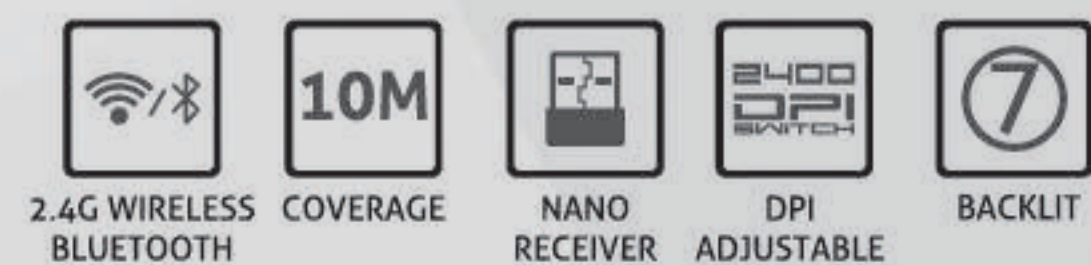

LIFE TIME

BTM010R

RIGHT-HANDED ERGONOMIC VERTICAL MOUSE 2.4G+BLUETOOTH

- Mute button design
- 800/1200/1600(default)/2400/adjustable DPI
- Forward/Backward keys easily for web page browsing
- Storage slot at the bottom of the mouse for the USB receiver
- Skin-like materials make the hand feel more comfortable
- Ergonomic design to keep your wrist in a natural vertical state

2.4G WIRELESS
BLUETOOTH

10M
COVERAGE

NANO
RECEIVER

2400
DPI
ADJUSTABLE

BACKLIT

BTM010L

LEFT-HANDED ERGONOMIC VERTICAL MOUSE 2.4G+BLUETOOTH

- Mute button design
- 800/1200/1600(default)/2400/adjustable DPI
- Forward/Backward keys easily for web page browsing
- Storage slot at the bottom of the mouse for the USB receiver
- Skin-like materials make the hand feel more comfortable
- Ergonomic design to keep your wrist in a natural vertical state