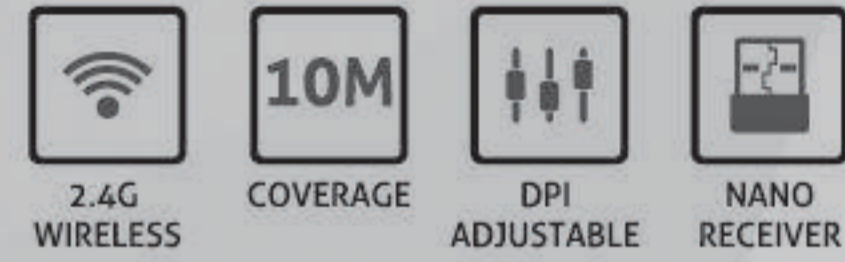

R571

WIRELESS MOUSE

- 2.4GHz wireless (range-up to 10m).
- Resolution 800/1200/1600dpi.
- DPI switch button.
- Low power and battery-fed operation (1 YEAR).