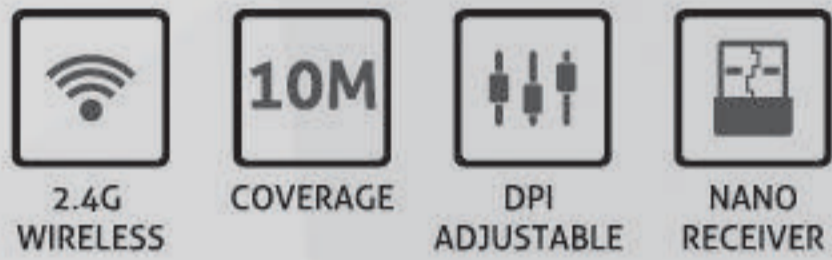

R571

WIRELESS MOUSE

- 2.4GHz wireless (range-up to 10m).
- Resolution 800/1200/1600dpi.
- DPI switch button.
- Low power and battery-fed operation (1 YEAR).

R560

WIRELESS MOUSE

- 2.4GHz USB Nano receiver included (range-up to 10m)
- Resolution 800/1200/1600dpi
- DPI switch button
- Low power and battery-fed operation (1 YEAR)