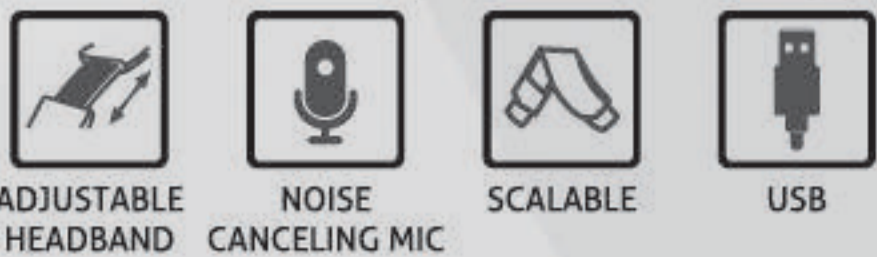

ADJUSTABLE HEADBAND NOISE CANCELING MIC

SCALABLE

3.5MM

HP002U

WIRED TELEPHONY HEADSET

- Cable length 1.8 meters.
- Lightweight and portable, HIFI sound effect.
- Compatible with multiple devices.
- Smart noise canceling microphone.
- Comfortable to wear, available in three different versions.

ADJUSTABLE HEADBAND NOISE CANCELING MIC

SCALABLE

USB

HP003U

WIRED TELEPHONY HEADSET

- Cable length 1.8 meters.
- Lightweight and portable, HIFI sound effect.
- Compatible with multiple devices.
- Smart noise canceling microphone.
- Comfortable to wear, available in three different versions.