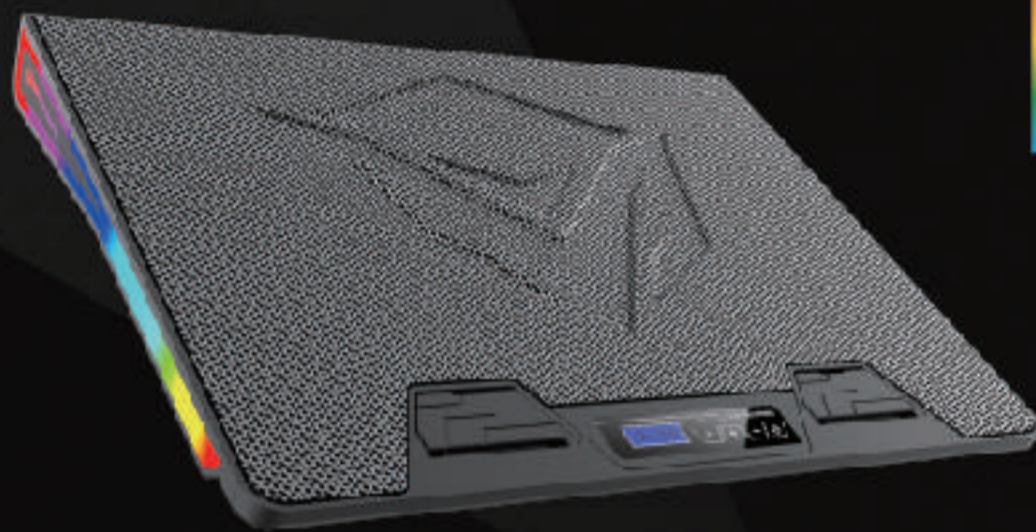

CABLE

CP5050

RGB BACKLIGHT

- 5-level height adjustable.
- Dual USB ports, cycle power supply.
- Front anti-skid baffle.
- Aluminum alloy panel better heat dissipation.
- Customizable lighting and wind speed.
- Compatible with laptops up to 19 inches.