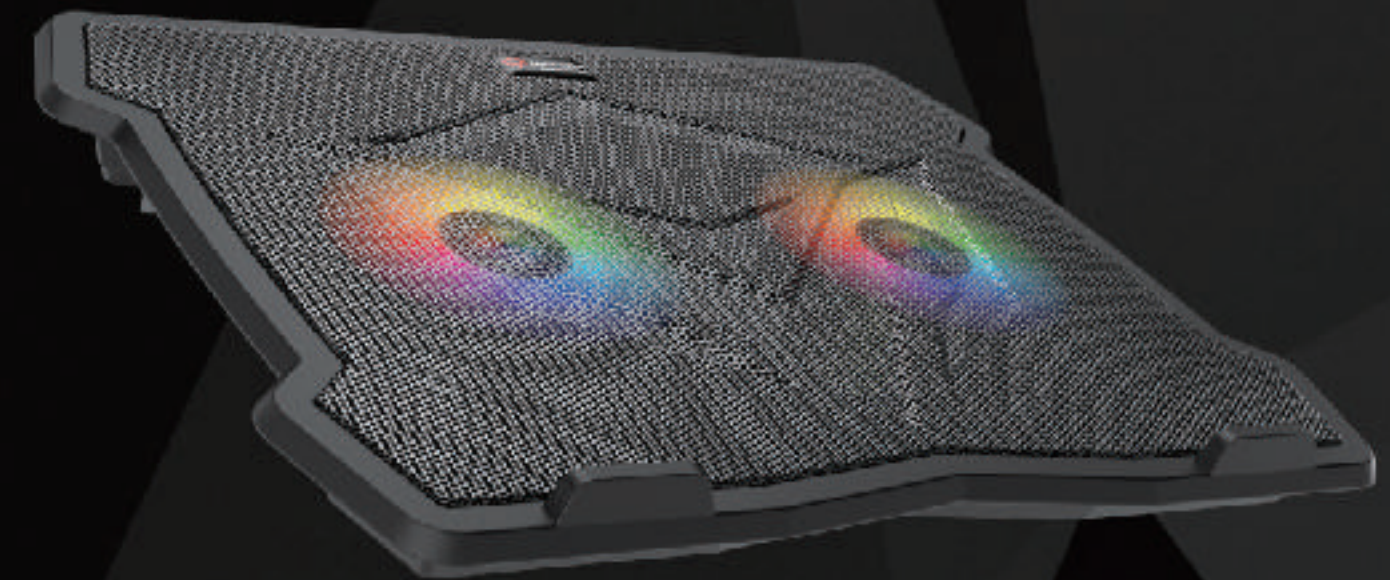

CP2020

GAMING COOLING PAD

- Quick cooling quiet and comfortable.
- 2-level height adjustable.
- LED backlight .
- Dual USB ports, cycle power supply.
- Universal for multi-size equipment.