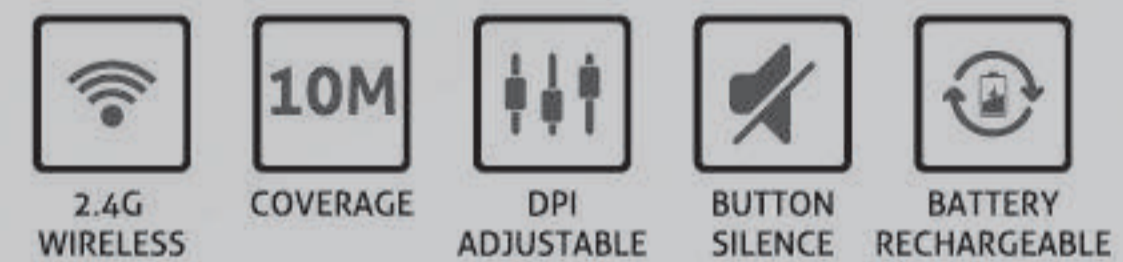

R600

RECHARGEABLE WIRELESS

- 2.4G Wireless Transmission Technology.
- 10M wireless receiving distance.
- High resolution: Max 1600 DPI high resolution for fluid motion.
- Fashionable slim design: Slim design for sleek look and portable use.