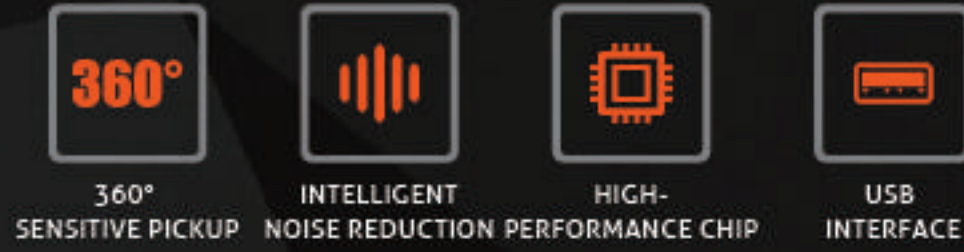

GAMING

TPYE-C

ONE KEY MUTE

3.5MM
INTERFACE

MC14

360°DIFFERENT ANGLE

- Omnidirectional microphone core.
- Multi-angle adjustable.
- RGB backlight.
- Quick volume adjustment.
- Responsive and freely when gaming.