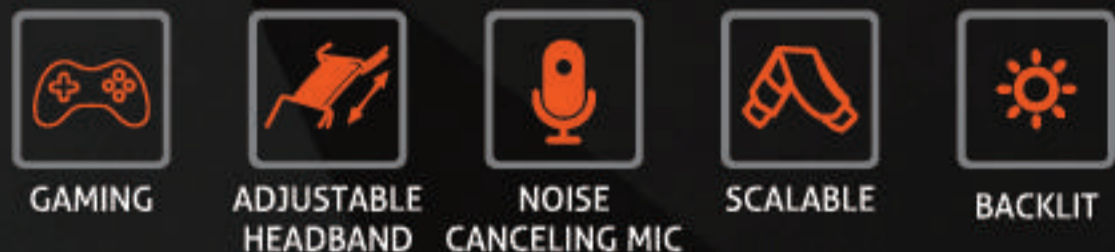

GAMING

BACKLIT

NOISE
CANCELING MIC

2.4G WIRELESS
BLUETOOTH

STEREO
SPEAKER

HP012 GAMING HEADSET

- Artificial leather.
- Stereo speaker.
- Noise-Canceling mic.
- Comfortable ear cup.
- RGB LED backlight
- Adjustable headband
- 7.1 Channel