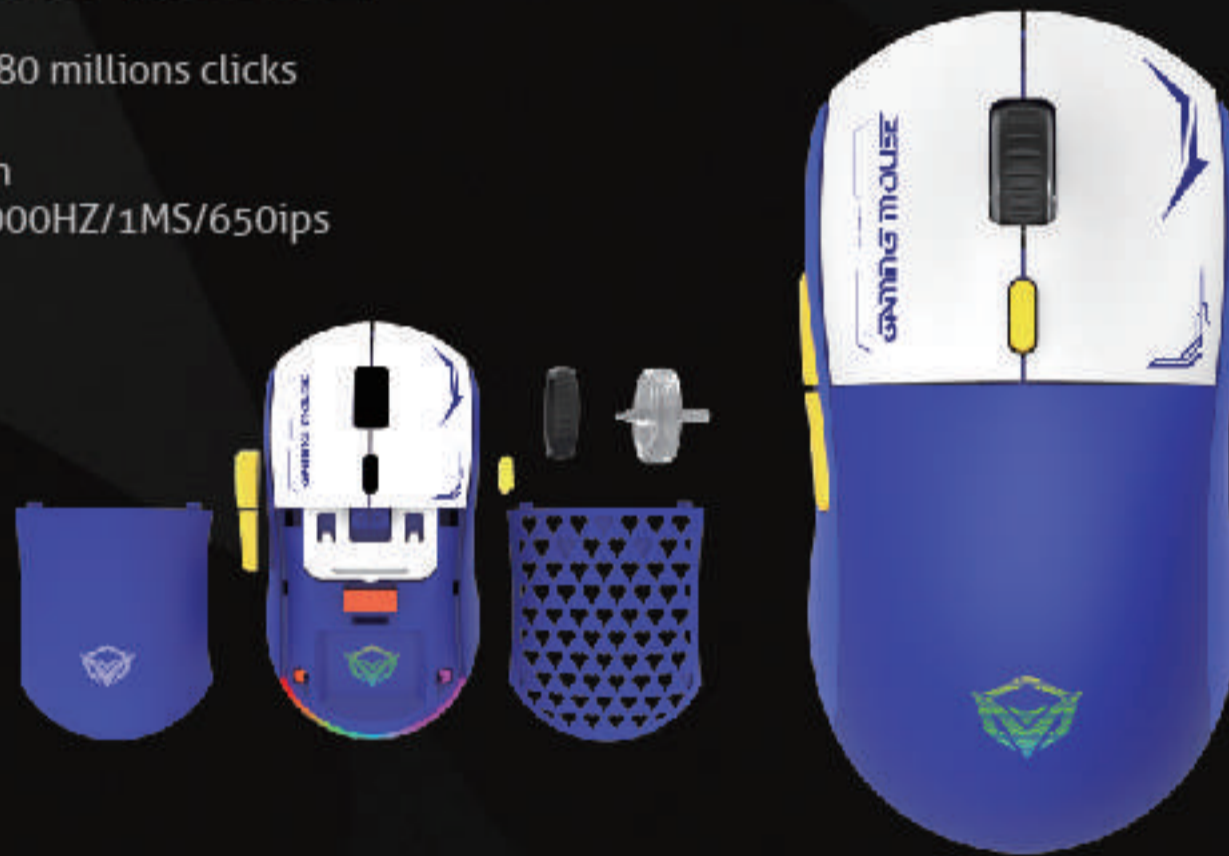

CUSTOMIZED DIY MOUSE

- Left/Right switch: UP TO 80 millions clicks
- Max.accelerrtion: 50g
- Battery capacity: 600mAh
- PMW3395/ 26000dpi/1000HZ/1MS/650ips

BACKLIT

DPI

GAMING CHIP

SOFTWARE