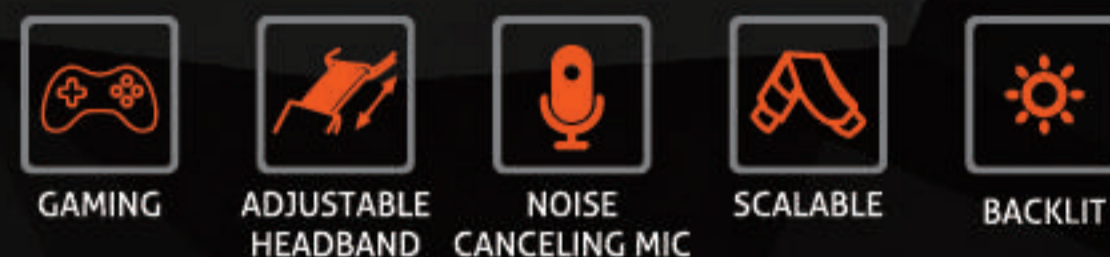

HP020 BACKLIT GAMING HEADSET

- Artificial leather.
- Adjustable size.
- Stereo speaker.
- Noise-canceling mic.
- Comfortable ear cup.
- Volume controller.
- φ3.5mm stereo jack plus USB.
- Anti-pull braided wire.