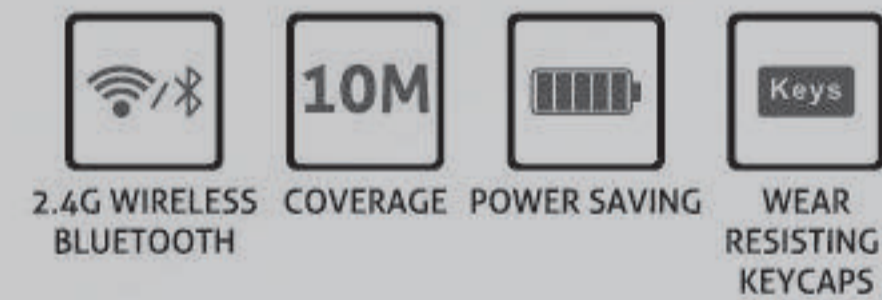

DirectorB 2.4G&BLUETOOTH DUAL MODE KEYBOARD AND MOUSE

- 2.4GHz USB Nano receiver
- Coverage range up to 10m
- Power-efficient wireless technology
- Mouse resolution 800-1200-1600-2400 dpi