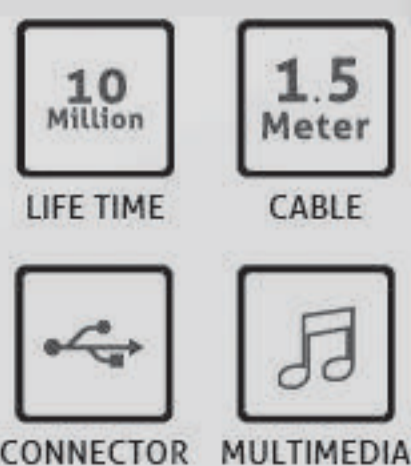

K600M

USB MULTIMEDIA CORDED KEYBOARD

- Ergonomic design.
- UV layout not easy to remove.
- Special 10 keys for windows, internet and multimedia.
- Comfortable, quiet and precise keystroke.