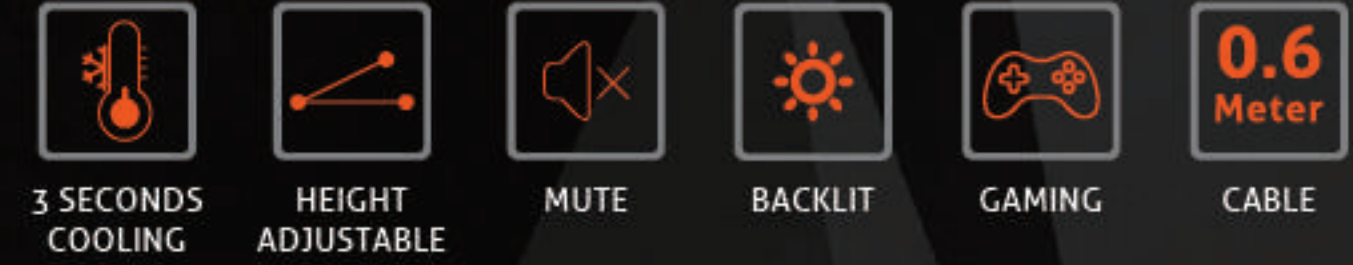

CP2020

GAMING COOLING PAD

- Quick cooling quiet and comfortable.
- 2-level height adjustable.
- LED backlight .
- Dual USB ports, cycle power supply.
- Universal for multi-size equipment.