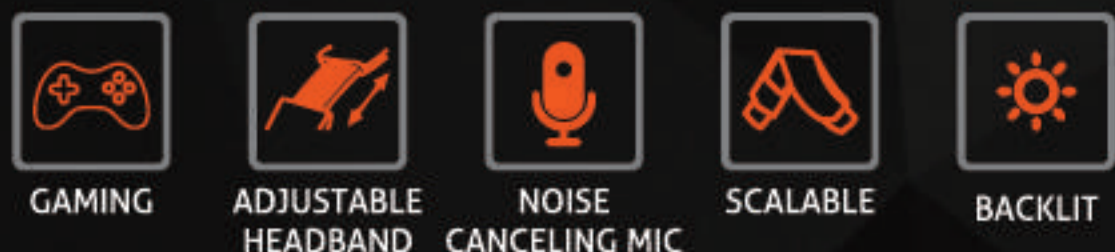

HP030 / HiFi 7.1 BACKLIT GAMING HEADSET

- Artificial leather.
- Adjustable size.
- Stereo speaker.
- Noise-canceling mic.
- Comfortable ear cup.
- Volume controller.
- Gold-plating USB.
- Anti-pull braided wire.