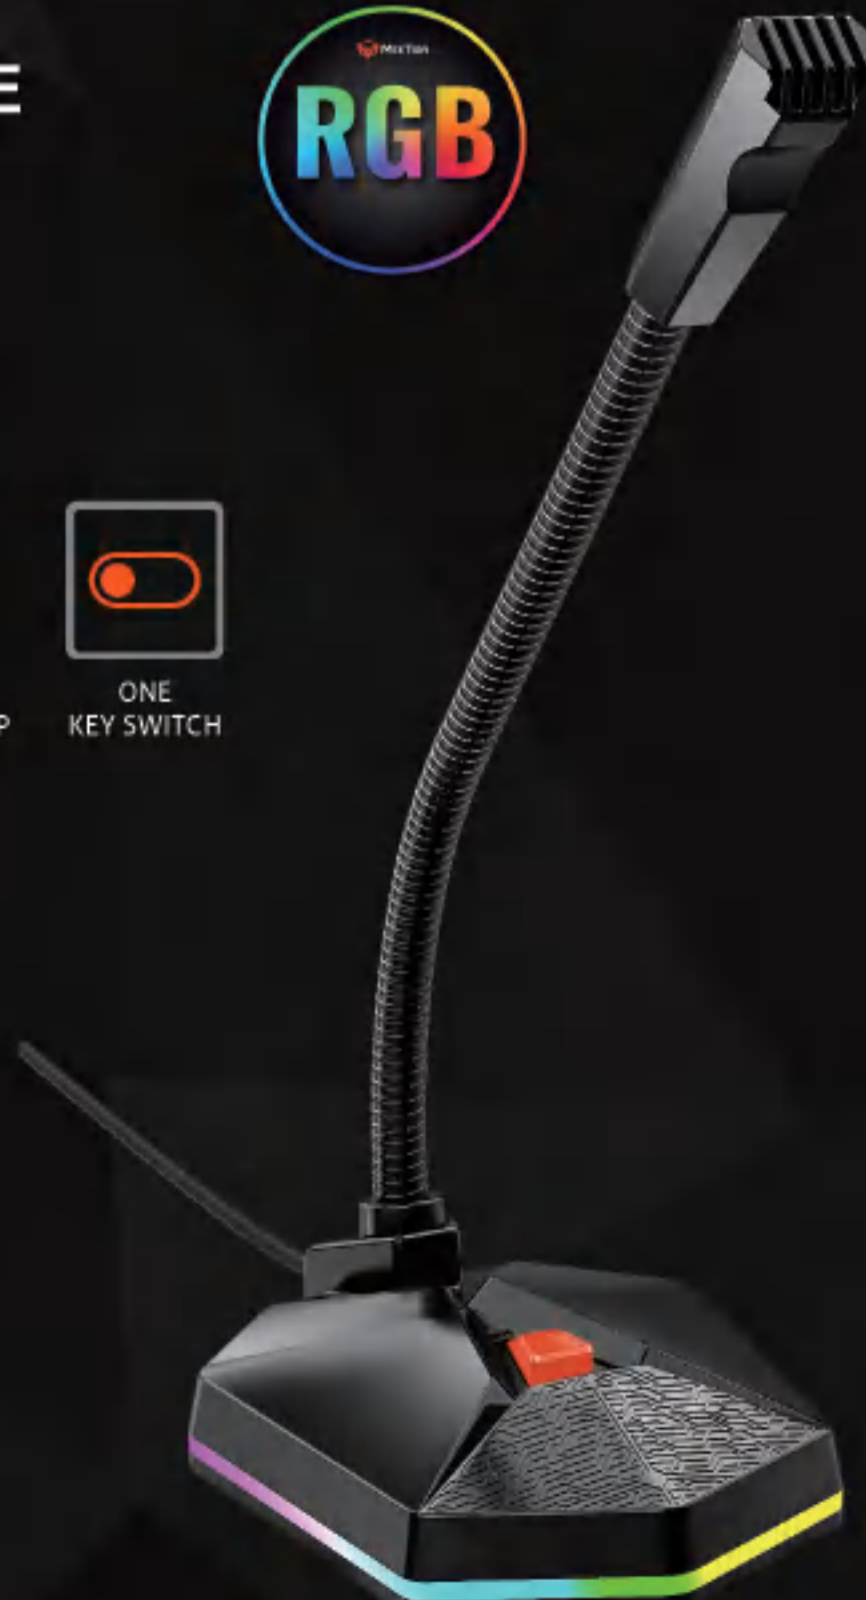

			
360° SENSITIVE PICKUP	INTELLIGENT NOISE REDUCTION	HIGH-PERFORMANCE CHIP	ONE KEY SWITCH

MC13

GAMING MICROPHONE

- Omnidirectional microphone core.
- Multi-angle adjustable.
- One key switch.
- Responsive and freely when gaming.
- Video conference, voice chat.

			
360° SENSITIVE PICKUP	INTELLIGENT NOISE REDUCTION	HIGH-PERFORMANCE CHIP	ONE KEY SWITCH

MC14

GAMING MICROPHONE 360° DIFFERENT ANGLE

- Omnidirectional microphone core.
- Multi-angle adjustable.
- RGB backlight.
- Quick volume adjustment.
- Responsive and freely when gaming.