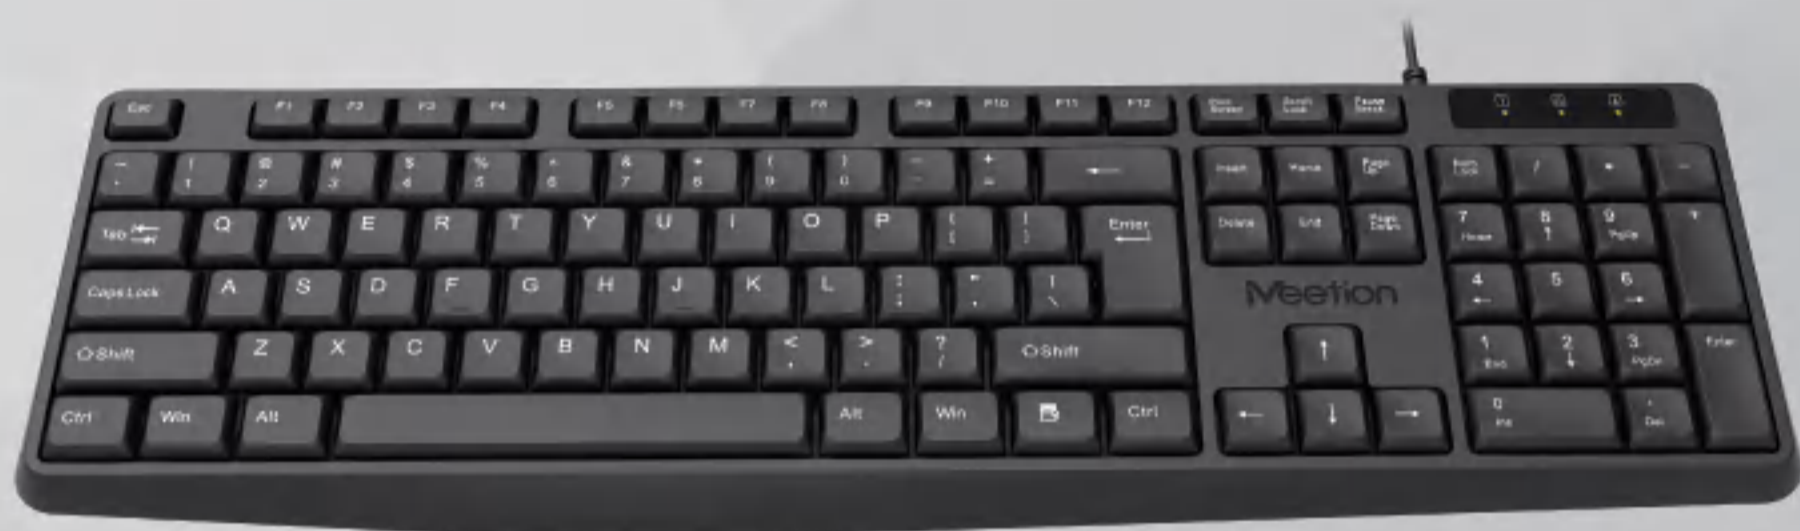

BLUETOOTH

BUILT-IN
BATTERY

COVERAGE

K200

USB STANDARD

CORDED KEYBOARD

- Ergonomic design.
- High quality membrane keyboard.
- Comfortable, quiet and precise keystroke.
- UV layout not easy to remove.
- The length of the wire is 1.8 meters.

UV LETTER
INDELIBLE

LIFE TIME

CABLE

USB

K400

MINI OFFICE KEYBOARD

- Small and portable.
- High quality membrane keyboard.
- Comfortable, quiet and precise keystroke.
- UV layout not easy to remove.
- The length of the wire is 1.5 meters.

UV LETTER
INDELIBLE

LIFE TIME

CABLE

USB

K300

USB STANDARD

CORDED KEYBOARD

- Ergonomic design.
- High quality membrane keyboard.
- Comfortable, quiet and precise keystroke.
- UV layout not easy to remove.

SILENT
TOUCH

LIFE TIME

CABLE

CONNECTOR

K410

USB ULTRA THIN

CHOCOLATE KEYBOARD

- Ergonomic design.
- High quality membrane keyboard.
- Comfortable, quiet and precise keystroke.
- UV layout not easy to remove.