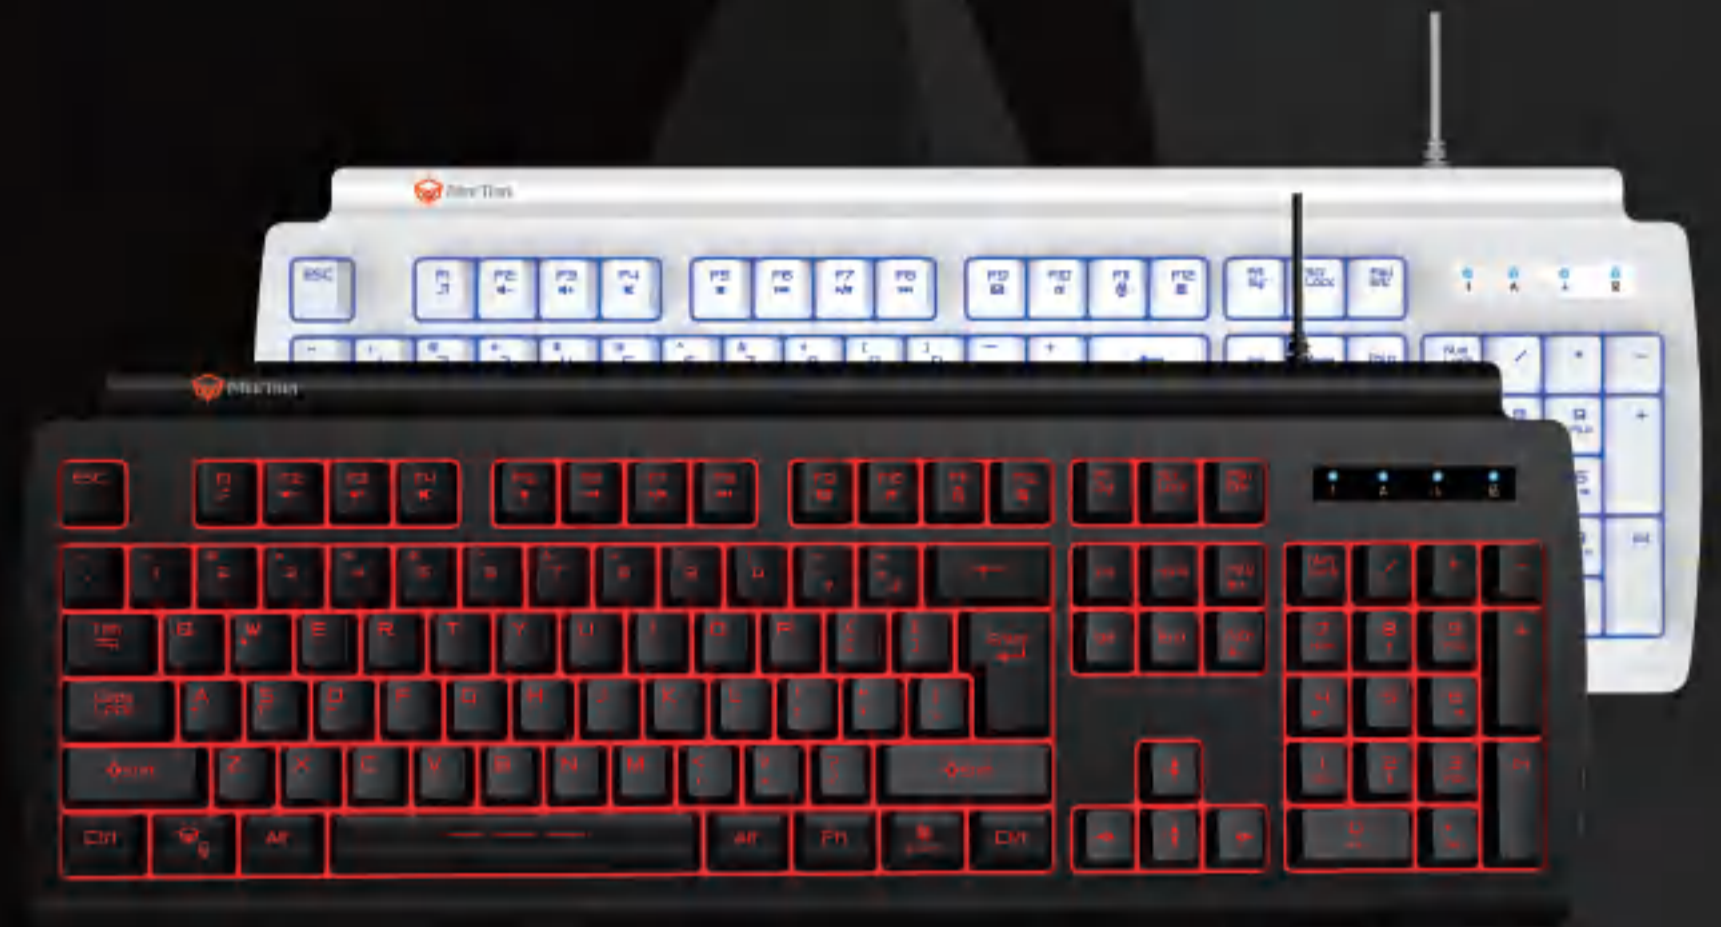

K9400

RGB BACKLIT GAMING KEYBOARD

- 19 keys anti-ghosting.
- RGB backlight with brightness adjustable.
- High-quality membrane, quiet and precise keystroke.
- Win key lock function.
- Customizable macro recording.

K9410

RGB BACKLIT GAMING KEYBOARD

- 19 keys anti-ghosting.
- RGB backlight with brightness adjustable.
- High-quality membrane, quiet and precise keystroke.
- Win key lock function.
- Customizable macro recording.

K90000

USB BACKLIT GAMING KEYBOARD THREE COLOR BACKLIGHT 2 COLOR AVAILABLE

- 19 keys anti-ghosting.
- 12 Fn+ shortcut buttons for Multimedia, Internet, etc.
- Win key lock function.
- High-quality membrane, quiet and precise keystroke.
- Cable length 1.80m.