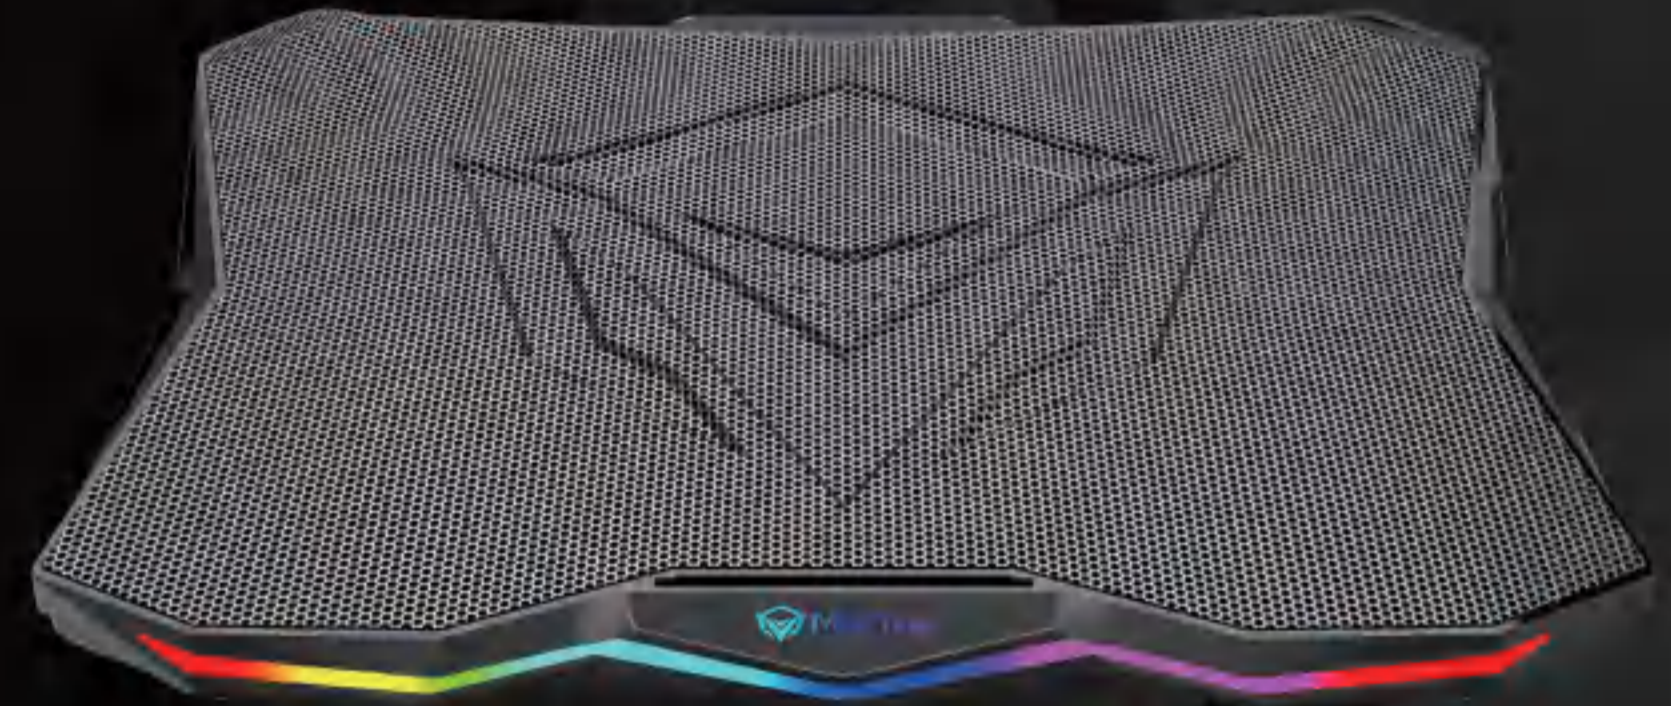

FOLDING AND
PORTABLE

MUTE

BACKLIT

GAMING

0.6
Meter

9-17"
COMPATIBILITY

CP3030

GAMING COOLING PAD