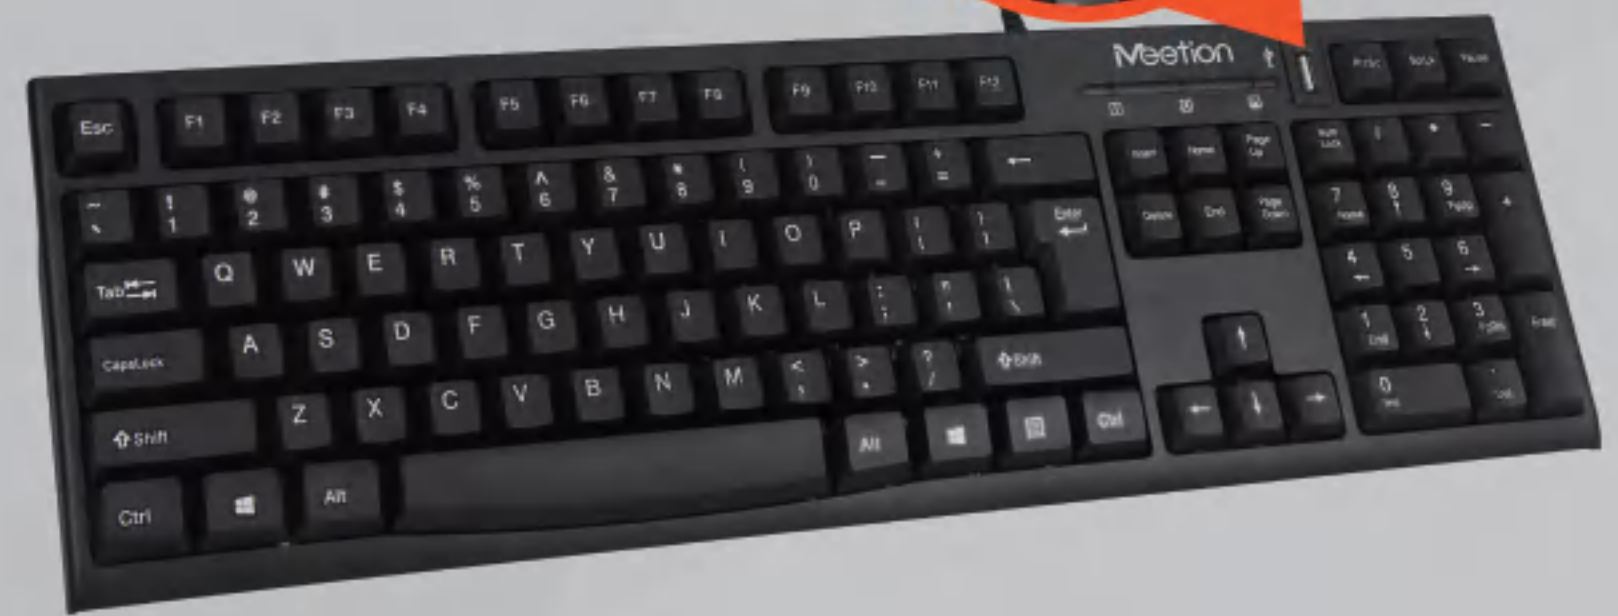

K815

USB STANDARD

USB+HUB KEYBOARD

- USB Standard keyboard with USB HUB.
- High quality membrane.
- comfortable, quiet and precise keystroke.
- 10 shortcut buttons for Windows.
- Internet and Multimedia applications.

EXTERNAL

LIFE TIME

CABLE

USB

K842M

CHOCOLATE ULTRA-THIN MULTIMEDIA KEYBOARD

- Ultrathin chocolate keycaps.
- Silicone multimedia buttons.
- UV coating characters.
- High Quality Rubber dome.

LIFE TIME

CABLE

UV LETTER
INDELIBLE

CONNECTOR

MULTIMEDIA

CRDKB01

WITH SMART CARD READER

- Ergonomic design.
- Laser characters, never erase.
- Special 12 keys for Windows, Internet and Multimedia.
- Comfortable, quiet and precise keystroke.
- USB Cable 1.5m.

SMART CARD

10 Million

1.5 Meter

CONNECTOR

K800

KIDS KEYBOARD

USB CORDER

- Ergonomic design.
- Membrane type.
- Standard keyboard.
- USB cable 1.50m.
- Green, environmentally friendly and healthy.
- ABS plastic matte surface.
- The double layer design is designed to resist falling and wear.