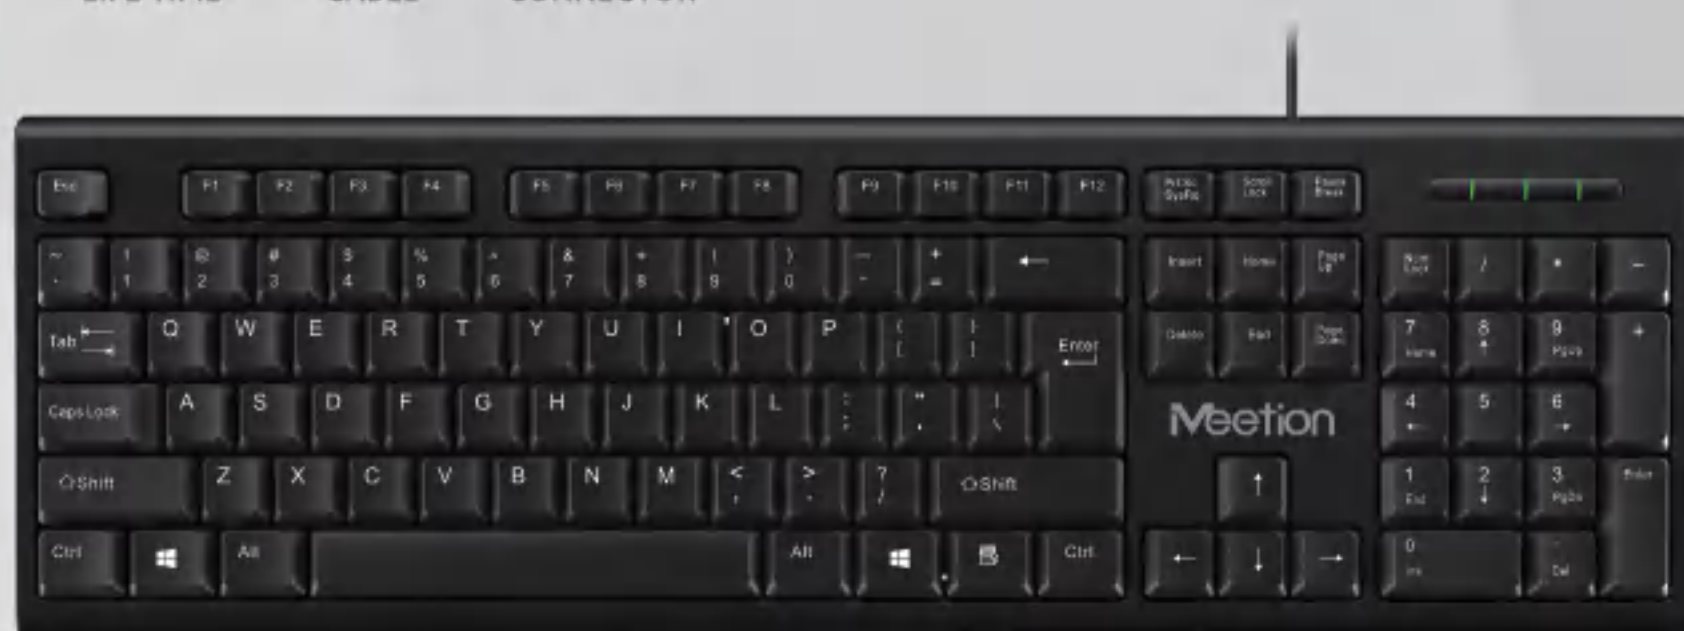

CABLE

UV LETTER
INDELIBLE

CONNECTOR

MULTIMEDIA

CRDKB01

WITH SMART CARD READER

- Ergonomic design.
- Laser characters, never erase.
- Special 12 keys for Windows, Internet and Multimedia.
- Comfortable, quiet and precise keystroke.
- USB Cable 1.5m.

SMART CARD

10 Million

1.5 Meter

CONNECTOR

K800

KIDS KEYBOARD

USB CORDER

- Ergonomic design.
- Membrane type.
- Standard keyboard.
- USB cable 1.50m.
- Green, environmentally friendly and healthy.
- ABS plastic matte surface.
- The double layer design is designed to resist falling and wear.

LIFE TIME

1.5 Meter

CONNECTOR

CHILDREN

K100

USB STANDARD

CORDED KEYBOARD

- Ergonomic design.
- UV layout not easy to remove.
- High quality membrane keyboard.
- Comfortable, quiet and precise keystroke.

LIFE TIME

1.5 Meter

CONNECTOR

WK800

KIDS KEYBOARD

- Ergonomic design.
- Green, environmentally friendly and healthy.
- ABS plastic matte surface.
- The double layer design is designed to resist falling and wear.