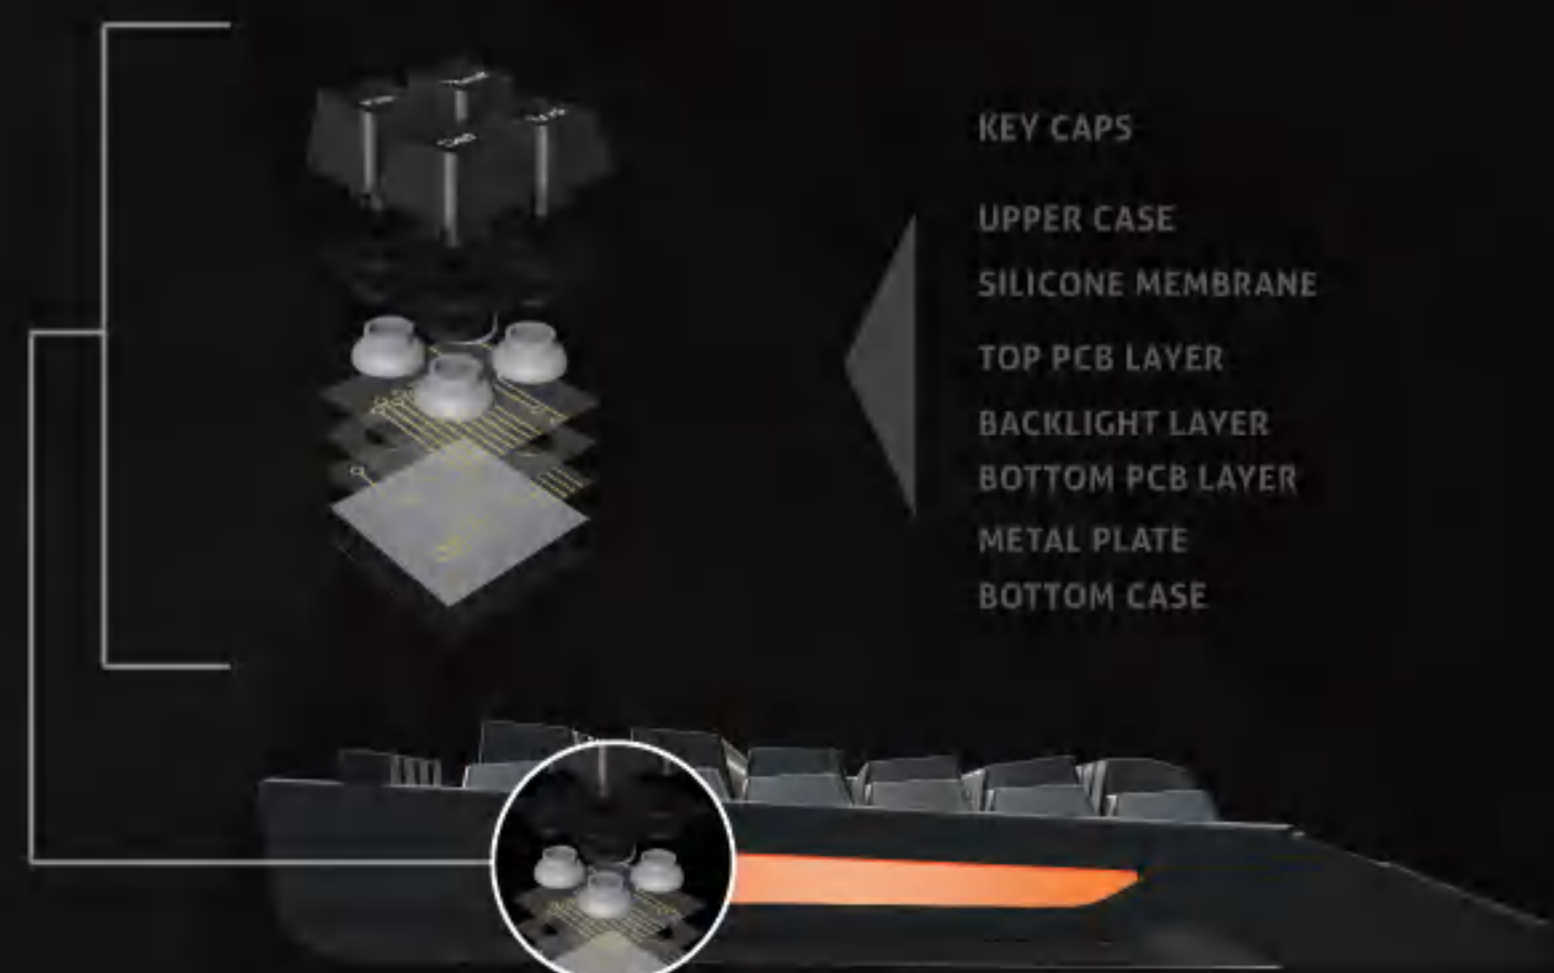

GAMING

BACKLIT

6 MACRO KEYS

SOFTWARE

MEMBRANE MECHANISM

K9300

RAINBOW BACKLIT GAMING KEYBOARD

- Anti-ghosting 19 keys.
- Colorful rainbow backlit.
- 8 additional keycaps (WASD and arrows).
- 12 shortcut buttons to Windows, Internet.
- High-quality membrane, quiet and precise keystroke.