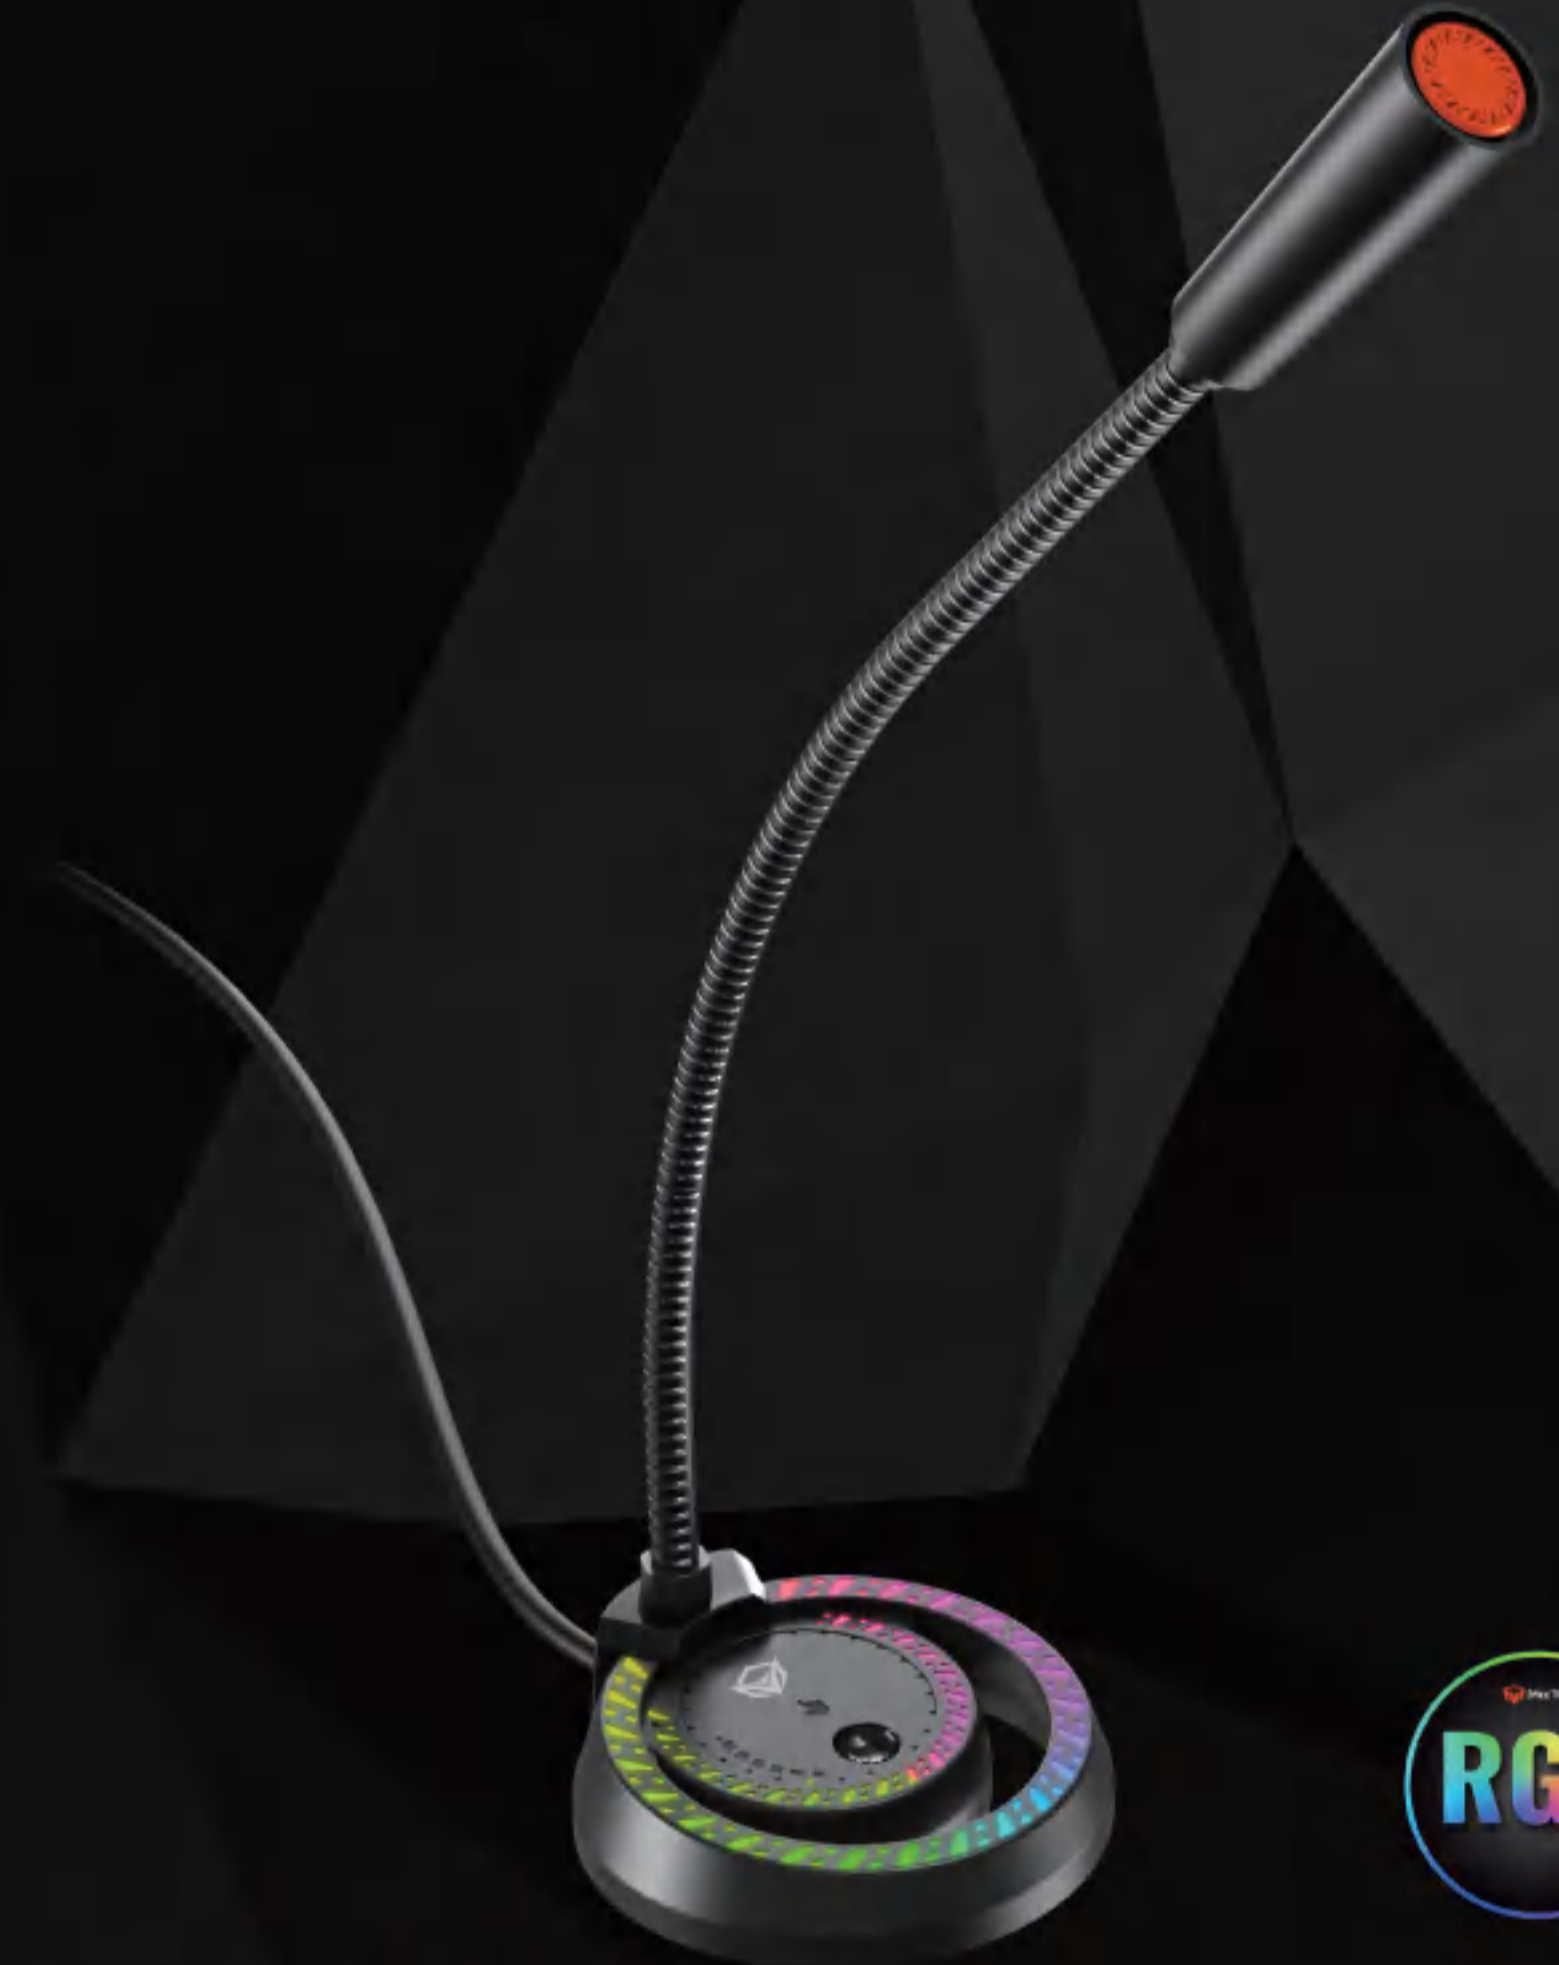

MC14

GAMING MICROPHONE 360° DIFFERENT ANGLE

- Omnidirectional microphone core.
- Multi-angle adjustable.
- RGB backlight.
- Quick volume adjustment.
- Responsive and freely when gaming.

360° SENSITIVE PICKUP	INTELLIGENT NOISE REDUCTION	HIGH-PERFORMANCE CHIP	USB INTERFACE