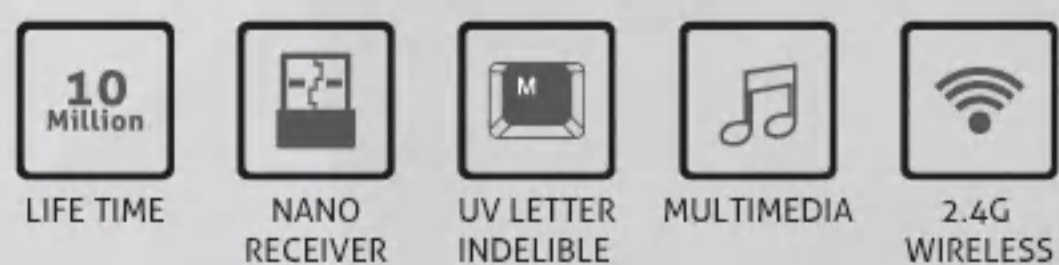

WK841

WIRELESS CHOCOLATE KEYBOARD

- USB Nano receiver.
- Coverage range up to 10m.
- Power efficient wireless technology.
- Automatic connection, no need to match.
- the receiver with keyboard.