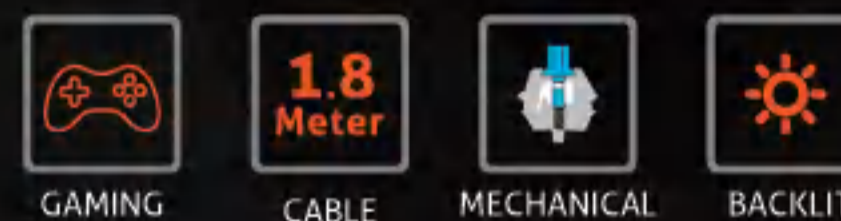

MK20

RGB MECHANICAL KEYBOARD

- Lucency injection keycaps wearproof and high light transmittance.
- High quality macro mechanical switches.
- Colorful LED backlight customizable.
- Full page fully automatic SMT solution.
- Full keys Anti-ghosting.

GAMING 1.8 Meter CABLE MECHANICAL BACKLIT