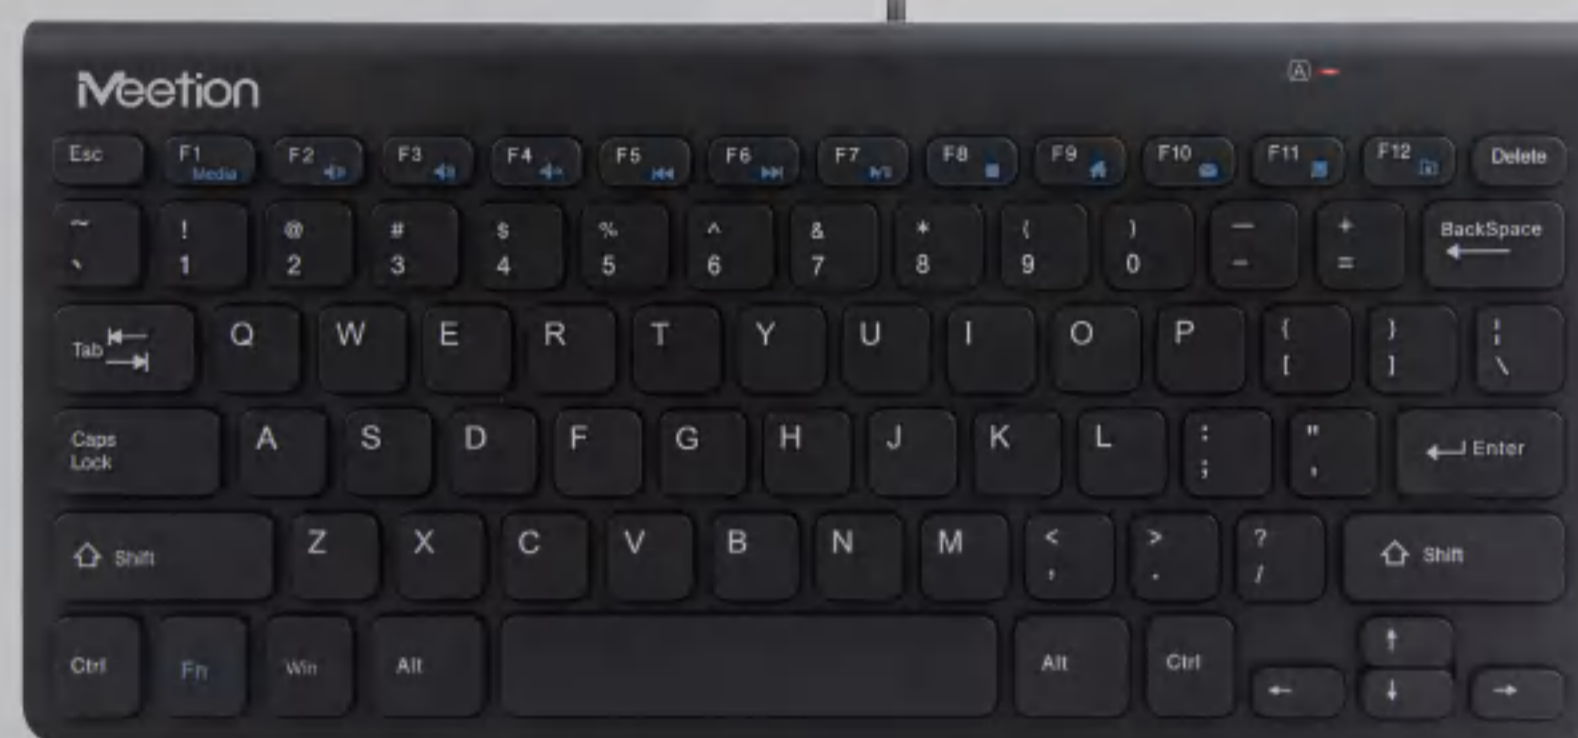

UV LETTER
INDELIBLE

LIFE TIME

CABLE

USB

K300

USB STANDARD

CORDED KEYBOARD

- Ergonomic design.
- High quality membrane keyboard.
- Comfortable, quiet and precise keystroke.
- UV layout not easy to remove.

SILENT
TOUCH

LIFE TIME

CABLE

CONNECTOR

K410

USB ULTRA THIN

CHOCOLATE KEYBOARD

- Ergonomic design.
- High quality membrane keyboard.
- Comfortable, quiet and precise keystroke.
- UV layout not easy to remove.