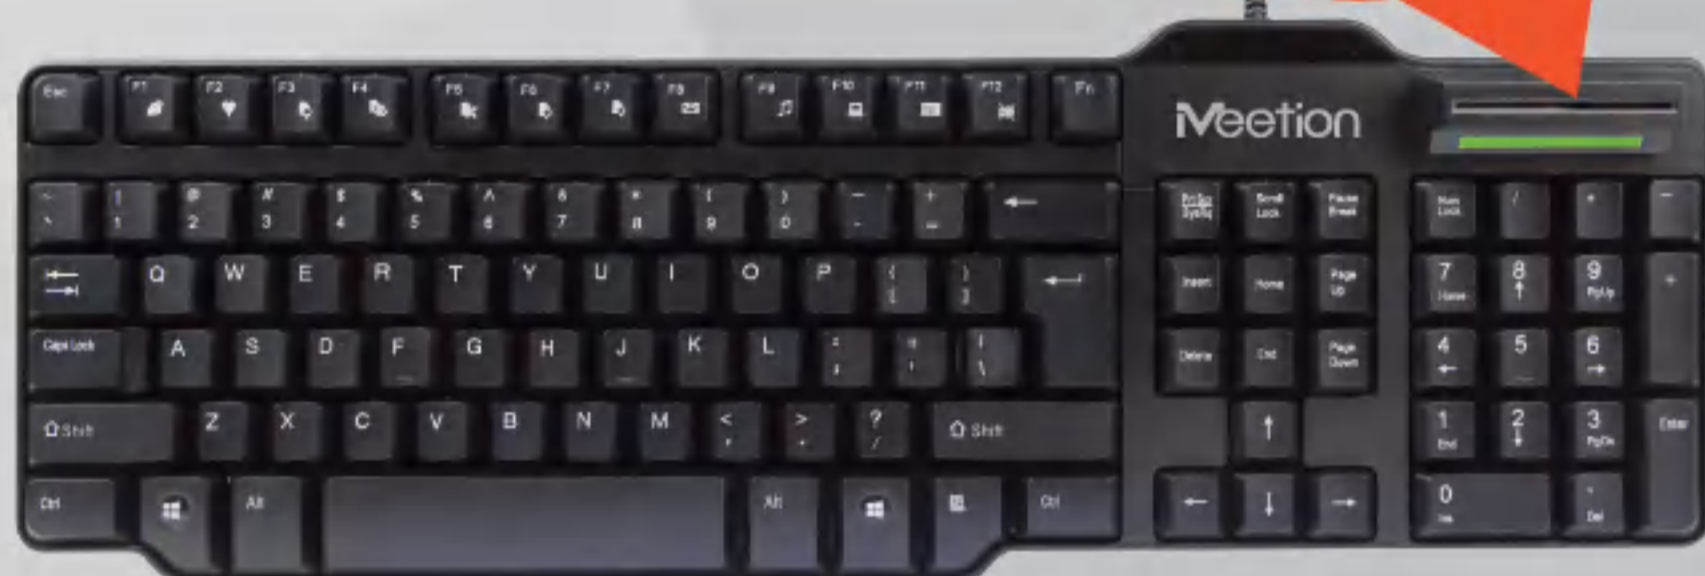

CABLE

UV LETTER
INDELIBLE

CONNECTOR

MULTIMEDIA

CRDKB01

WITH SMART CARD READER

- Ergonomic design.
- Laser characters, never erase.
- Special 12 keys for Windows, Internet and Multimedia.
- Comfortable, quiet and precise keystroke.
- USB Cable 1.5m.

SMART CARD

10 Million

1.5 Meter

CONNECTOR

K800

KIDS KEYBOARD

USB CORDER

- Ergonomic design.
- Membrane type.
- Standard keyboard.
- USB cable 1.50m.
- Green, environmentally friendly and healthy.
- ABS plastic matte surface.
- The double layer design is designed to resist falling and wear.

LIFE TIME

1.5 Meter

CONNECTOR

CHILDREN

K100

USB STANDARD

CORDED KEYBOARD

- Ergonomic design.
- UV layout not easy to remove.
- High quality membrane keyboard.
- Comfortable, quiet and precise keystroke.