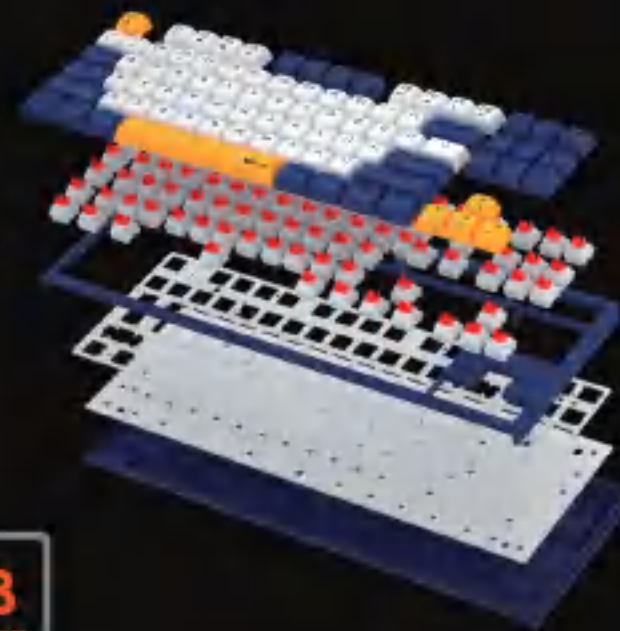

MECHANICAL

BACKLIT

GAMING

1.8
Meter

CABLE

BTK011

CUSTOMIZED DIY KEYBOARD

- 97 keys Wired/Bluetooth/2.4G/three-mode.
- RGB backlight with brightness adjustable.
- Power upgrade, longer battery life.
- Hotswap Mechanical keyboard.
- Win key lock function.