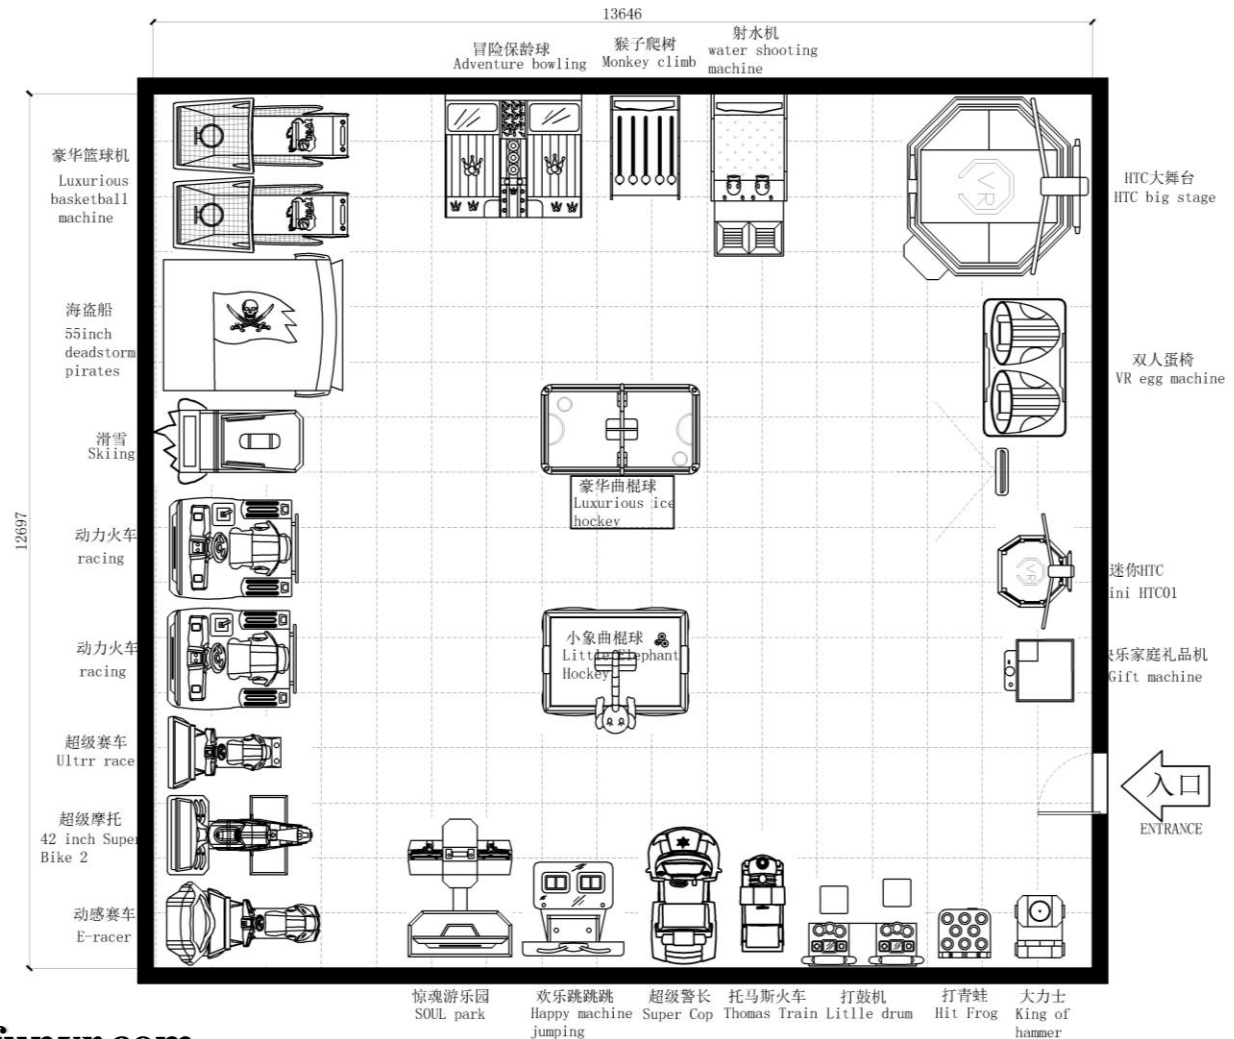

www.skyfunvr.com

Guangzhou Skyfun Technology Co., Ltd

The interior is equipped with a marine-style naughty castle, totaling **250 square meters**, mainly for children **aged 3-12**, including classic items such as ball pool, AR pitching, trampolines, slides, sand pools and some electric products. Also there is a parent rest area and a eating area next to the naughty castle, which is fully equipped and attracts people from each other.

www.skyfunvr.com

Guangzhou Skyfun Technology Co., Ltd

Arcade game & VR machines

www.skyfunvr.com

Guangzhou Skyfun echnology Co., Ltd

Site plan

This is the site plan we designed according to customer's **site 150 m2 game center**, players are between the ages of 4 and 16, the products we provide are mainly high-end and funny, including **simulators, basketball machines, family gift machines, lottery machines and a few swing machines.** The vr products we recommend is egg chairs and htc vr, suitable for all age players, various content, not only experience but also interactive. In addition, all equipment is equipped **with a card swipe system, easy to manage, easy to operate and can absorb a lot of loyalty players.**