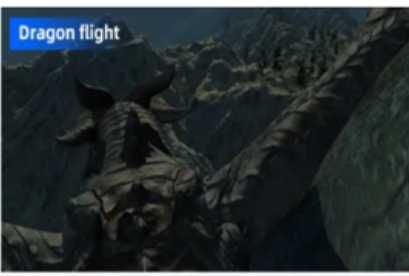

Games/Movies: 100+