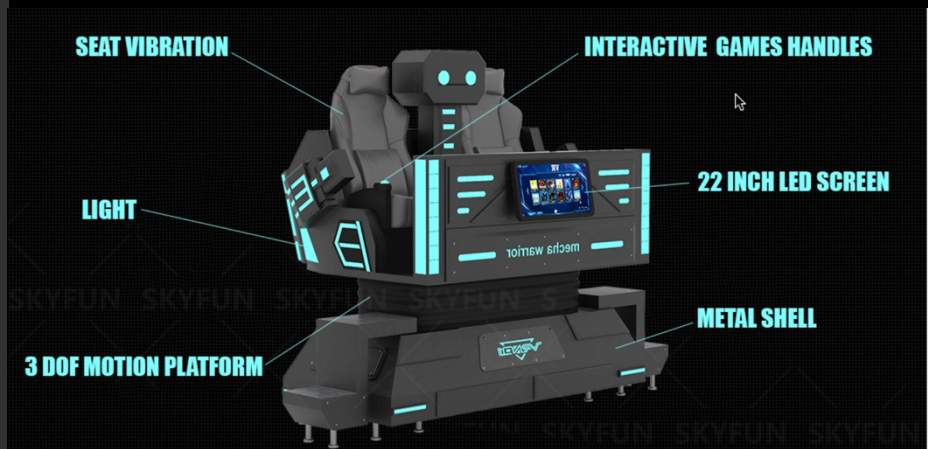

Mecha Warrior

Product Overview

Feature	Details
Product Name	9D VR Mecha Warrior Simulator
Brand	Skyfun
Experience	Immersive mecha combat, motion capture, multi-mode gameplay
Special Effects	Air spray, ear wind, back pokers, butt vibration, leg sweep

Gameplay, Hardware & Payment Options

Feature	Details
VR Content	100 VR Movies + 15 Shooting Games
VR Glasses	DEEPOON E3S
Screen	22-inch Display
Interactive Handles	Buttons for Shooters and Action Games
Payment Modes	Card Swiping / Coin Operated / Banknote / Free Play

22-INCH HD DISPLAY

A NEW GENERATION OF VR GLASSES

LED LIGHT TOUCH BUTTON

DYNAMIC LEG SWEEP

CUSTOMIZABLE LOGO

FULLY SURROUNDED CUSTOM SEATS

EQUIPPED WITH SAFETY SWITCH

3D LED LIGHTING

ALLOY PEDALS

DPVR E3S – PCVR Headset (E3 Series)

Feature	Details
Model Name	DPVR E3S
SKU	07-000308 (Soft Strap), 07-000309 (Hard Strap)
Category	PC VR Headset, E3 Series, Simulator/VR Seats
Degrees of Freedom	3 DoF
Weight	313g (Soft Strap), 394g (Hard Strap) 
Size	266 × 194.5 × 96 mm
Face Mask	Leather Buckle
Head Strap	TPU, Velcro Adjustable
Screen Resolution	3664 × 1920 (4K)
PPI	773
Refresh Rate	72Hz
Field of View (FOV)	110°
IPD Range	53 – 73 mm