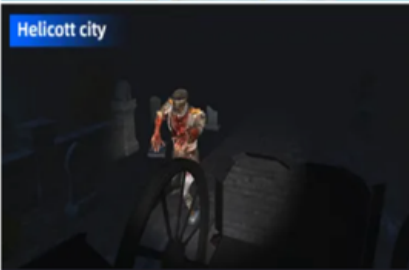

22-INCH HD DISPLAY

A NEW GENERATION OF VR GLASSES

LED LIGHT TOUCH BUTTON

DYNAMIC LEG SWEEP

CUSTOMIZABLE LOGO

FULLY SURROUNDED CUSTOM SEATS

EQUIPPED WITH SAFETY SWITCH

3D LED LIGHTING

ALLOY PEDALS

DPVR E3S – PCVR Headset (E3 Series)

Feature	Details
Model Name	DPVR E3S
SKU	07-000308 (Soft Strap), 07-000309 (Hard Strap)
Category	PC VR Headset, E3 Series, Simulator/VR Seats
Degrees of Freedom	3 DoF
Weight	313g (Soft Strap), 394g (Hard Strap) 
Size	266 × 194.5 × 96 mm
Face Mask	Leather Buckle
Head Strap	TPU, Velcro Adjustable
Screen Resolution	3664 × 1920 (4K)
PPI	773
Refresh Rate	72Hz
Field of View (FOV)	110°
IPD Range	53 – 73 mm

Computer Configuration

Component	Specification
CPU	Intel i5 9400F
Mainboard	H310M
RAM	8GB DDR4 2666MHz
Storage	480GB SSD
Graphics	GTX 1050TI 4GB
Power Supply	600W

Games/Movies: 100+

✓ Why Choose Skyfun

Advantage