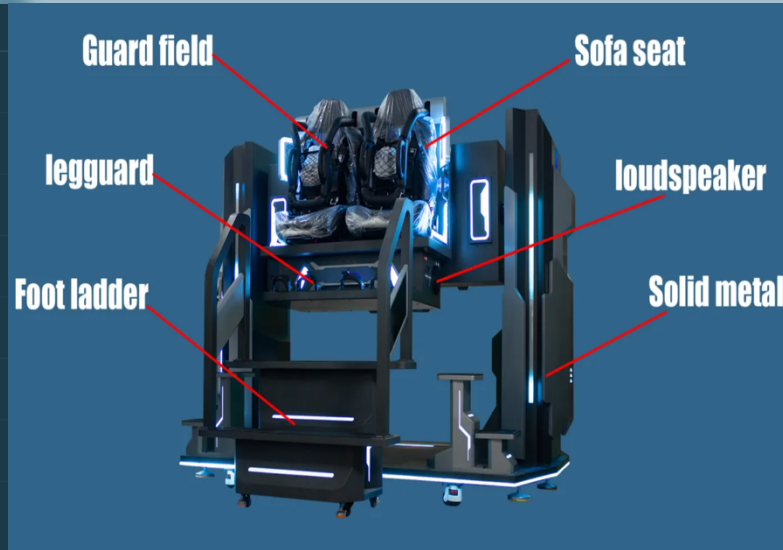

### Technical Specifications

Component	Details
Size	300 cm × 250 cm × 193 cm
Package Size	300 cm × 220 cm × 248 cm
Net Weight	1000 kg
Package Weight	1300 kg
Volume (CBM)	16.368
Power	4000W
Load Capacity	200 kg
Players Supported	1-2
Games Included	18
VR Glasses	DPVR E3-S
Monitor	32-inch

### DPVR E3S VR Headset

Feature	Details
Model Name	DPVR E3S
SKU	07-000308 (Soft Strap), 07-000309 (Hard Strap)
Category	PC VR Headset, E3 Series, Simulator/VR Seats
Degrees of Freedom	3 DoF
Weight	313g (Soft Strap), 394g (Hard Strap)
Size	266 × 194.5 × 96 mm
Face Mask	Leather Buckle
Head Strap	TPU, Velcro Adjustable
Screen Resolution	3664 × 1920 (4K)
PPI	773
Refresh Rate	72Hz
Field of View (FOV)	110°
IPD Range	53 – 73 mm

### 📖 Product Overview & Key Features

Feature	Description
720° Design	Full rotation in all directions.
Big Motion Range	More movement, more fun.
Wind Effect	Makes the ride feel real.
Electric Rod	Smooth and safe operation.
Powerful Computer	Fast and smooth gameplay.
2-Player Mode	Supports up to 2 players.
Top Quality	Better design, performance, and look.
Customizable	Can be made to fit your needs.

**32 inch monitor**

**Moving foot ladder**

**Multi-point protection safe and secure**

**Adjustable foot guard**