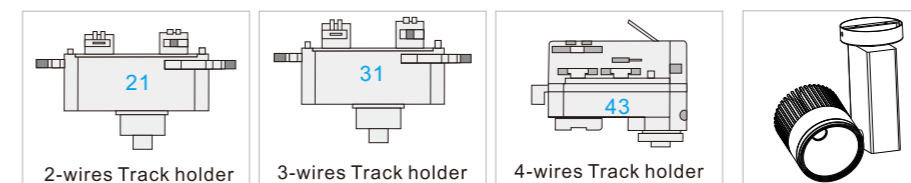

## T06F SERIES

T06F series track light is an upgraded version of the previous T series track light. It's with smaller size but same photoelectric parameter as New T01F series, and also available for double heads.

Optional mounting ways: Track mounted (2 wires 1 circuit, 3 wires 1 circuit and 4 wires 3 circuits) & Ceiling surface mounted.

20W Size (mm)	
a=75,b=73	c=42,d=130,e=71
30W ,40W Size (mm)	
a=100,b=134	c=50,d=150,e=95

CCT: 2700K, 3000K,4000K,5000K,6000K;  
CRI: CRI>90,R9>50/CRI>97,R9>95

UGR<22

Item No.	T06F2043S T06F20(21/31)S	T06F3043S T06F30(21/31)S	T06F4043S T06F40(21/31)S
Power(W)	20W total 22W	30W total 32W	40W total 42W
Illumination	1600-2500lm	2900-3600lm	3800-4500lm
Beam angle	20° 38° 60°	20° 38° 60°	20° 38° 60°
N. W.	0.9kg	1.3kg	1.3kg
Packing	52*25*35CM 9pcs	61*27*41CM 9pcs	61*27*41CM 9pcs
Input voltage	AC100-277V or AC200-240V		