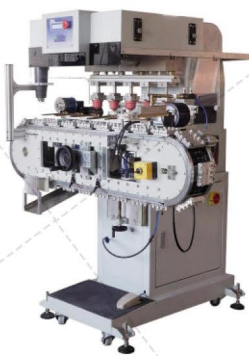

325-140VC5
5 color pad printer with vertical conveyor