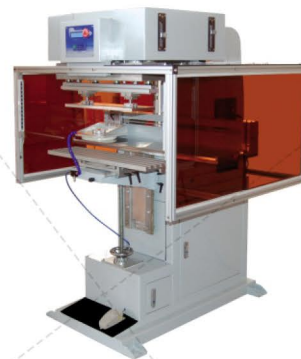

325-120S6T
6 color pad printer with shuttle

325-140VC5
5 color pad printer with vertical conveyor

325-189CS
1 color pad printer with sliding ink cup

Shenzhen Hejia Automatic Printing Machine Co., Limited
深圳合佳自动印刷机械有限公司