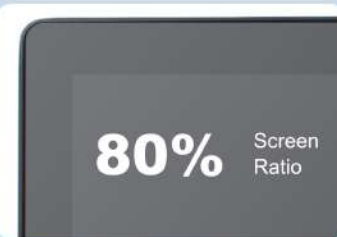

Light Body

Metal Body

VESA

APPLICATION

• Standard VESA mount, wall-mounted design

• Tool-free access for upgrade and configuration.

• 80% screen ratio, immersive wide display.

• Supports multi-scenario software perfectly.