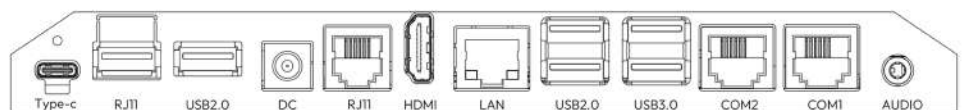

Windows: M.2 / MSATA 128 G / 256G / 512G

Display

15.6 inch Capacitive touch screen LED
1366×768 (Option: 1920×1080)

Optional

MSR, WIFI, Speaker, Camera, NFC, Button, Fingerprint

Packing size

460mm(L) × 430mm(W) × 120mm(H)

I/O port

Windows : Type-c(1), RJ11(2), USB(5), DC(1),
HDMI(1), LAN(1), COM(2), AUDIO(2)

Android : DC(1), RJ11(2), COM(2), AUDIO(2),
TF(1), SIM(1), USB(4), 2nd Display(1)

Specifications are subject to the actual product. Subject to change without notice.