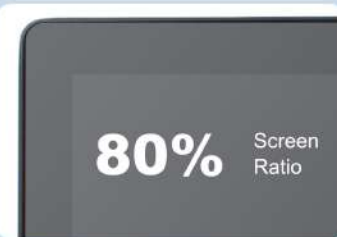

TC-TOUCH-A8S

15 inch Kitchen Display System

- Easy design to detach
- Built-in standard VESA mounting holes
- 15 inch HD large screen, Narrow bezel design
- All-aluminum design available in three colors
- Fanless cooling design, zero noise and dust-proof.

APPLICATION

• Standard VESA mount, wall-mounted design

• Tool-free access for upgrade and configuration.

• 80% screen ratio, immersive wide display.

• Supports multi-scenario software perfectly.

TC-TOUCH-A8S CONFIGURATION

CPU
Windows: J6412: Quad core 2.0GHz
Intel N95: Quad-core 1.7GHZ~3.4GHZ
(Support: i3-12th/i5-12th CPU)

Display
15" Capacitive touch screen LED 1024x768

Packing size
430mm(L) × 420mm(W) × 100mm(H)

OS Support
Windows 10/11, Linux