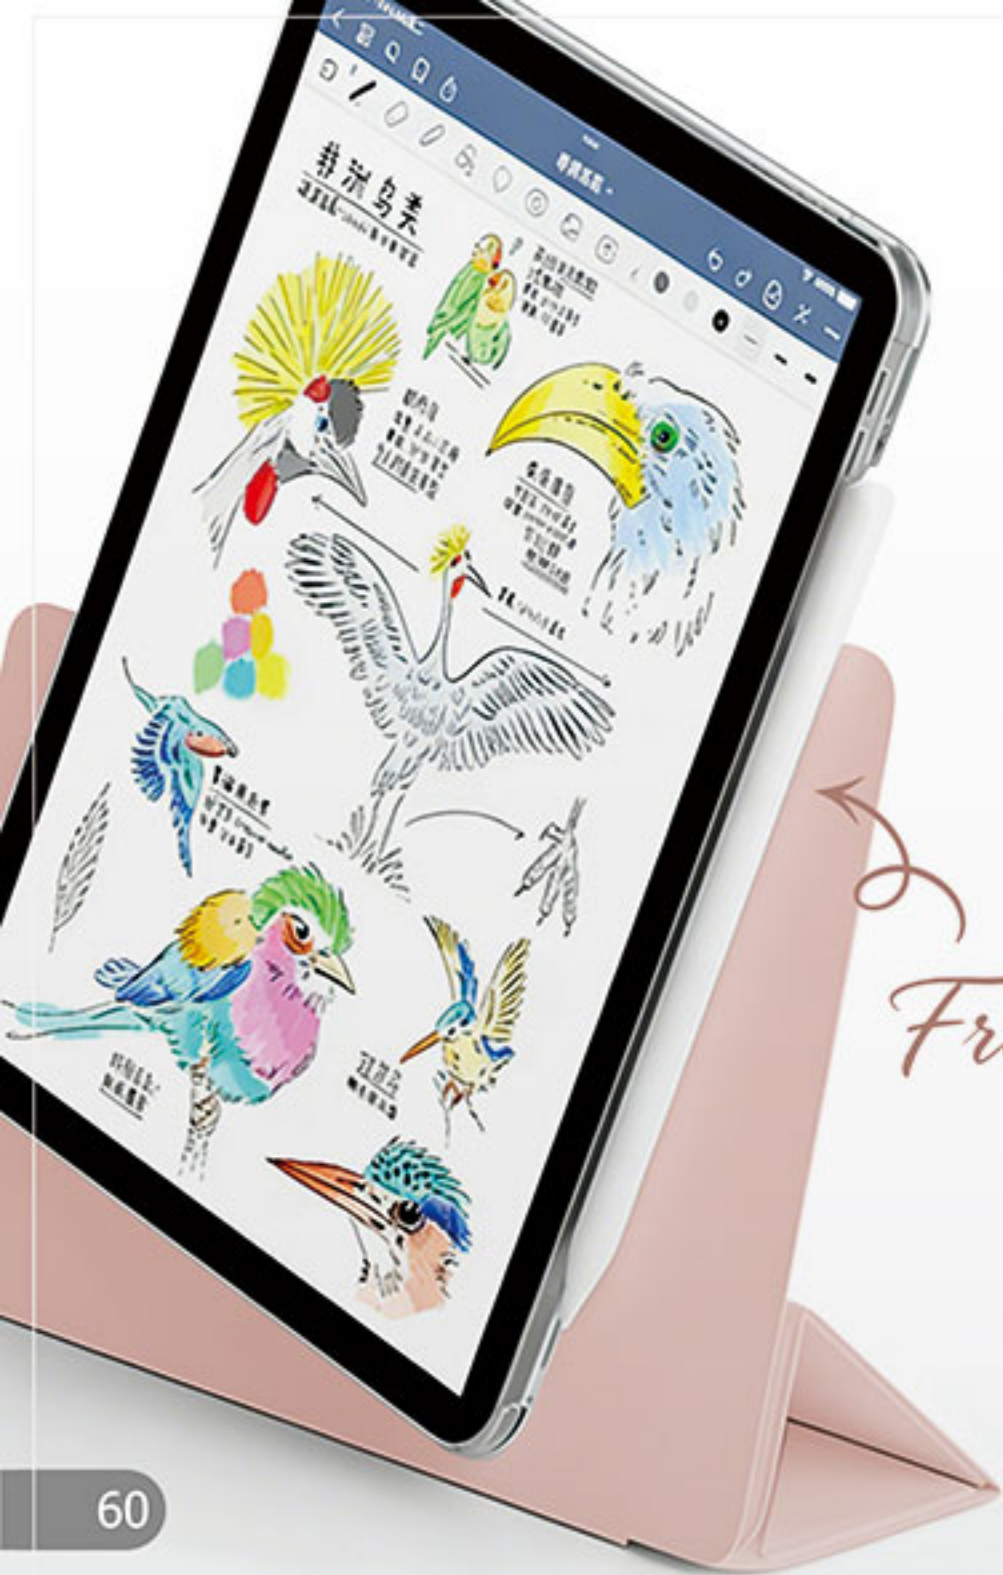

Slimline Folio Case with Detachable Sleeve Cover

For iPad

Air 11(M4/M3/M2)/Air4/5/Pro 11" 1/2/3/4

Air 13(M4/M3/M2)/Pro 12.9" 3/4/5/6

Pro 11(M5/M4)

Pro 13(M5/M4)

iPad 10th Gen/iPad(A16)

iPad mini 6/7

Free rotation