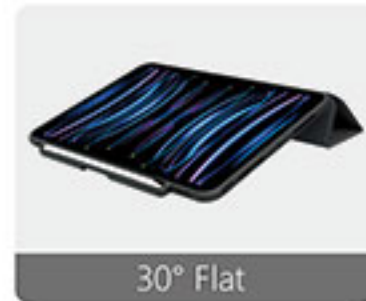

## Transformer

With Apple Pencil Holder

For iPad All Generations

50° Horizontal

50° Horizontal

65° Horizontal

65° Horizontal

30° Flat