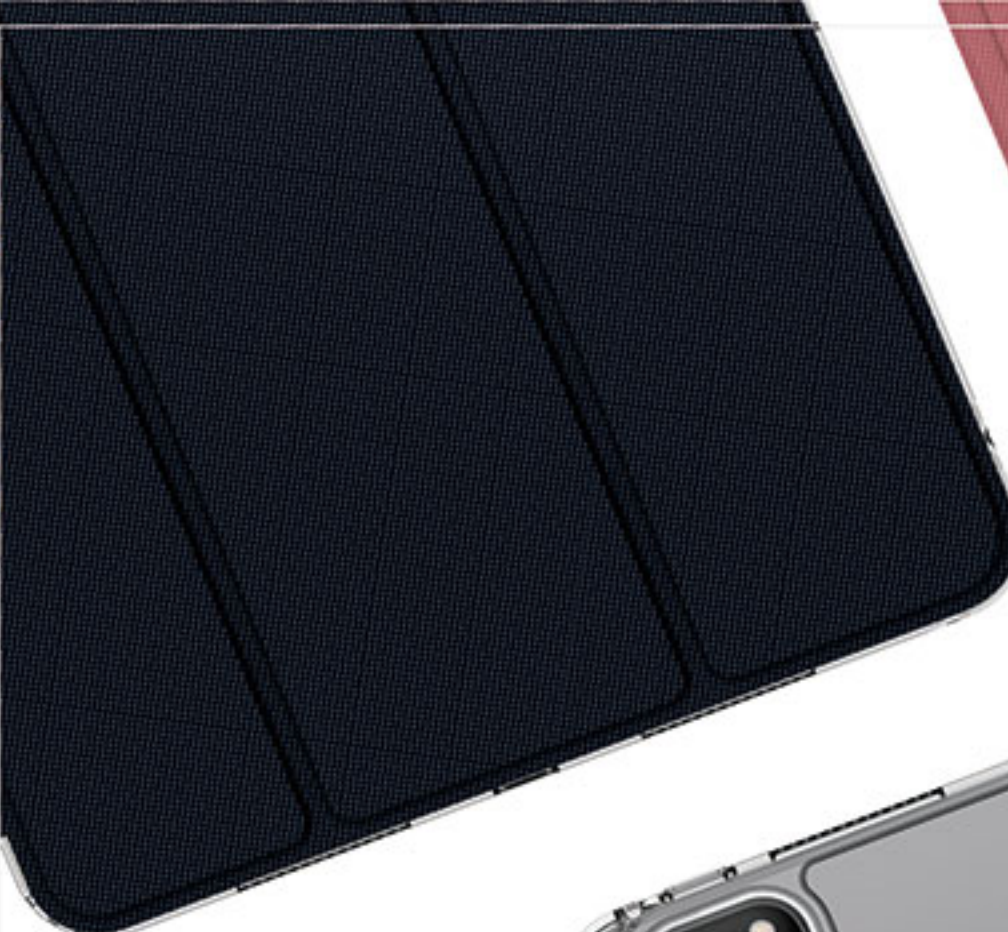

## Bungee Case

Magnetic Attachment & Detachable

For iPad  
Air 11(M4/M3/M2)/Air4/5/Pro 11" 1/2/3/4  
Air 13(M5/M4/M3/M2)/Pro 12.9" 3/4/5/6  
Pro 11(M5/M4)  
Pro 13(M5/M4)  
iPad 10th Gen/iPad(A16)

The pen slot is perfectly compatible with various stylus pens.

## IPAD FLIP CASE

With Anti-Scratch Hybrid Cover

The standing angle can be adjusted freely between 55°-75°