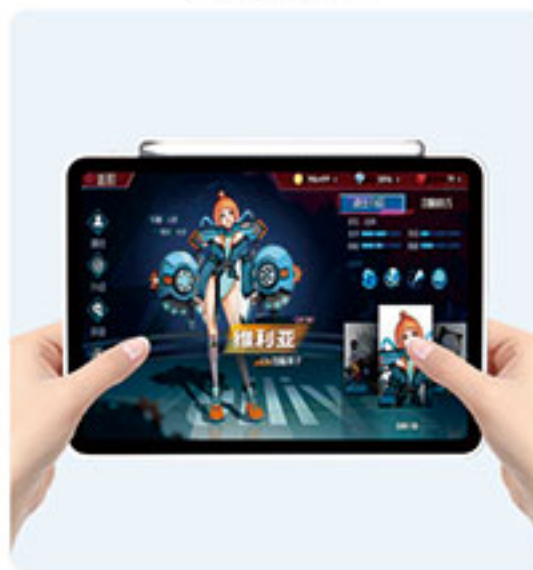

# MAGIC-PRO KEYBOARD

With Detachable Back Cover

For iPad  
Air 11(M4/M3/M2)/Air4/5/Pro 11" 1/2/3/4  
Air 13(M4/M3/M2)/Pro 12.9" 3/4/5/6  
Pro 11(M5/M4)  
Pro 13(M5/M4)  
iPad 10th Gen/iPad(A16)

Watching mode

Portable mode

Working mode

Game mode

Detachable magnetic back cover  
Multilevel magnetic attachment  
- 2 horizontal levels  
- 1 vertical level  
Invisible hinge for adjustable stand