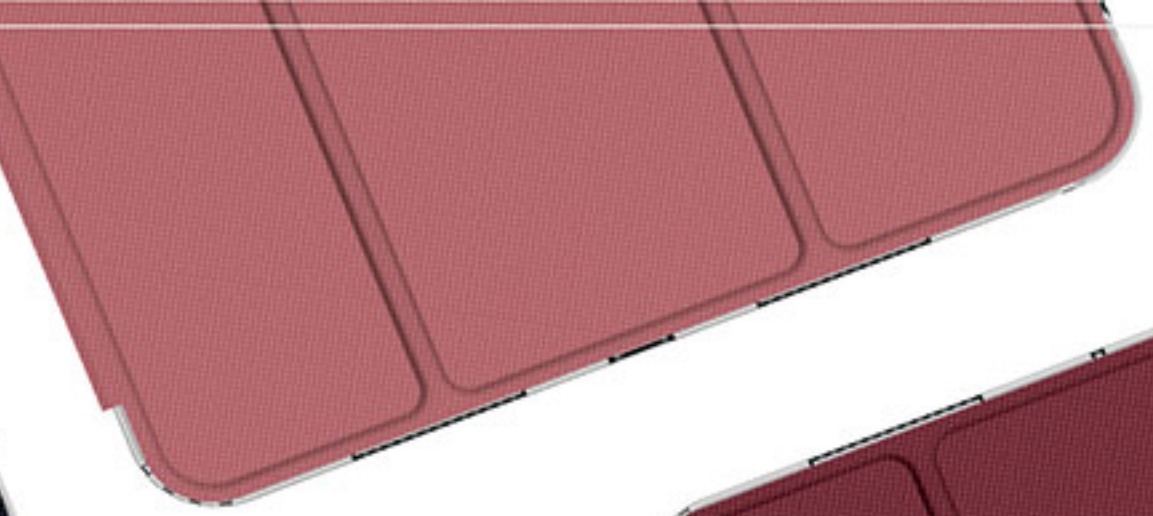

## Bungee Case

Magnetic Attachment & Detachable

For iPad  
Air 11(M4/M3/M2)/Air4/5/Pro 11" 1/2/3/4  
Air 13(M5/M4/M3/M2)/Pro 12.9" 3/4/5/6  
Pro 11(M5/M4)  
Pro 13(M5/M4)  
iPad 10th Gen/iPad(A16)

The pen slot is perfectly compatible with various stylus pens.