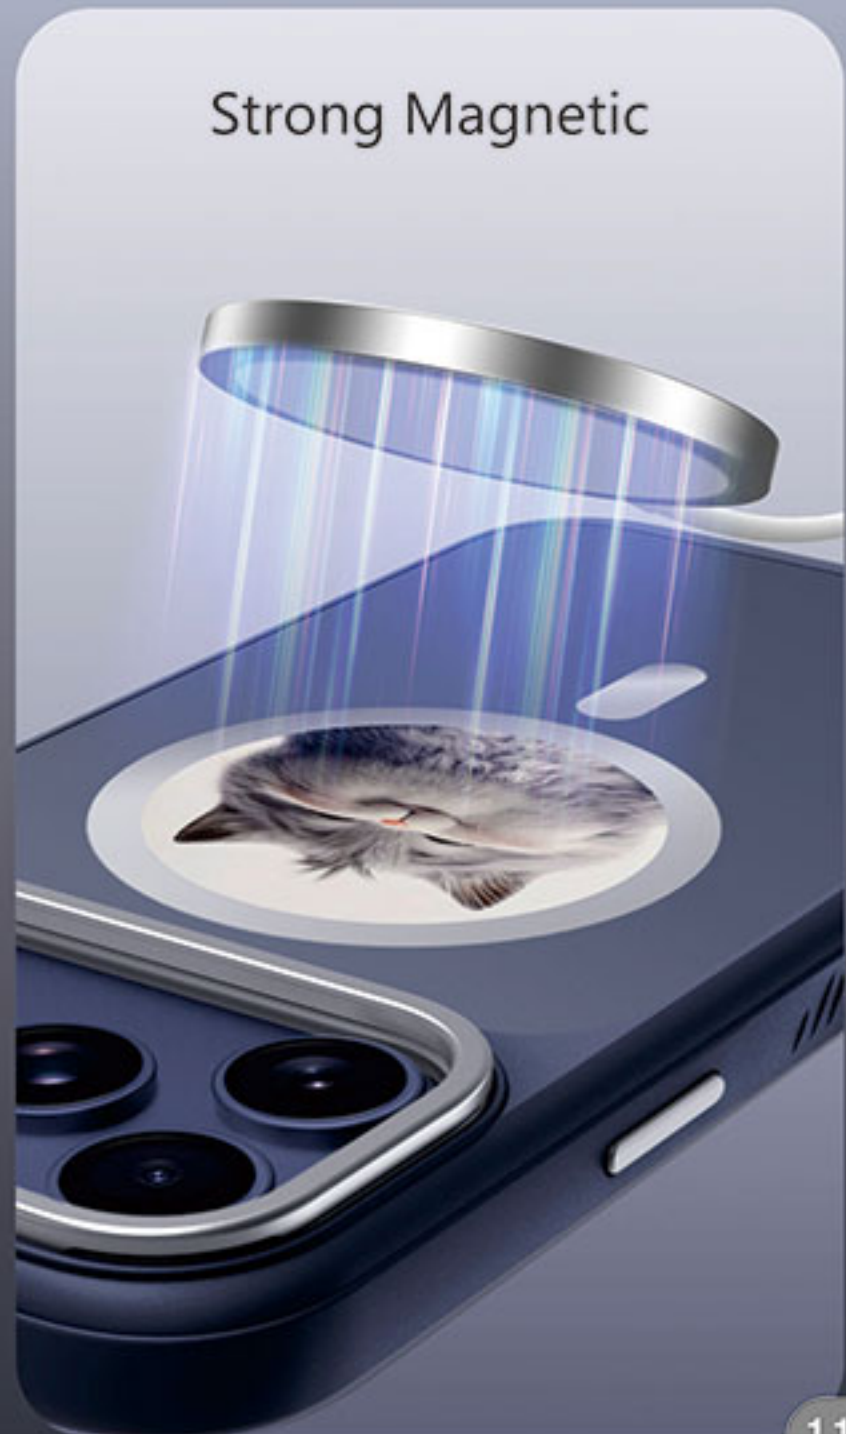

## CLARITYSHIELD

# MAGNETIC E-INK CASE

IPX8  
Waterproof

Independent Camera Control Button

Strong Magnetic

# MAGNETIC E-INK CASE

DIY your own background

Note: Use Mr.Ink APP to change your background whenever you want

**IPX8**  
WATERPROOF AND DUSTPROOF

**1.5m**  
ANTI-FALL TEST

**9H**  
ANTI FINGERPRINT  
ULTRA-HARD GLASS "9H"

**MAGNETIC**  
MAGNETIC CHARGING

**AI**  
CAPTURE BUTTON

**BRACKET**  
CAMERA RING