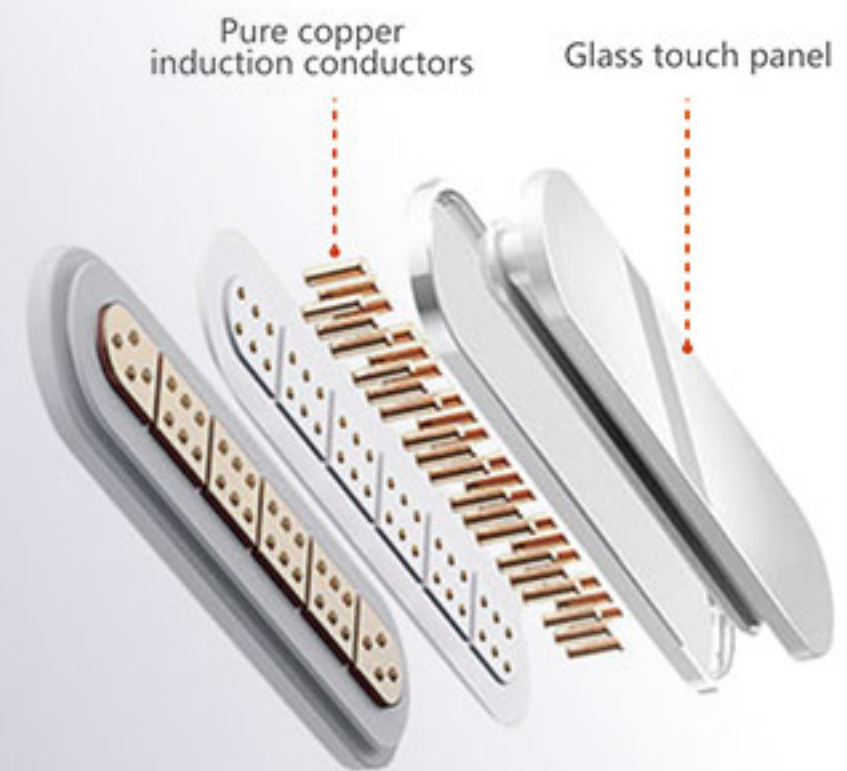

Capture Button

same as the original