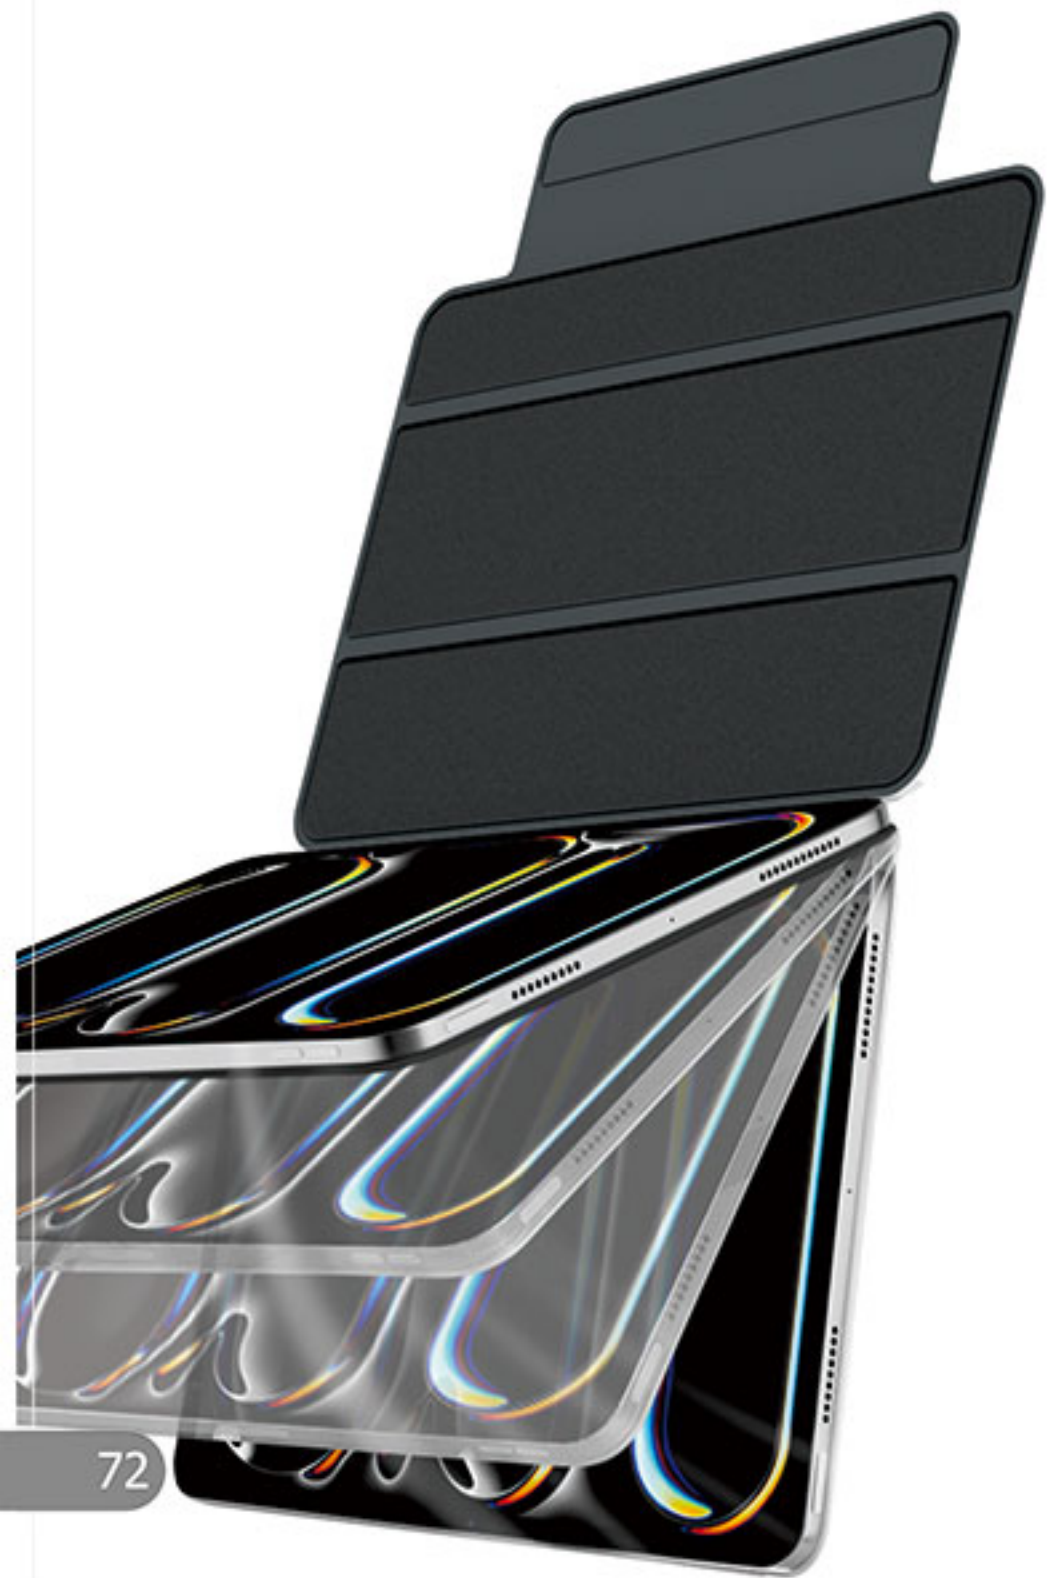

The standing angle can be adjusted freely between 55°-75°

IPAD SLEEVE

For iPad
Air 11(M4/M3/M2)/Air4/5/Pro 11" 1/2/3/4
Air 13(M4/M3/M2)/Pro 12.9" 3/4/5/6
Pro 11(M5/M4)
Pro 13(M5/M4)
iPad 10th Gen/iPad(A16)
iPad mini 6/7