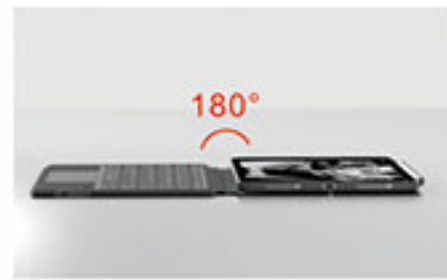

Invisible Hinge for multiple viewing angles