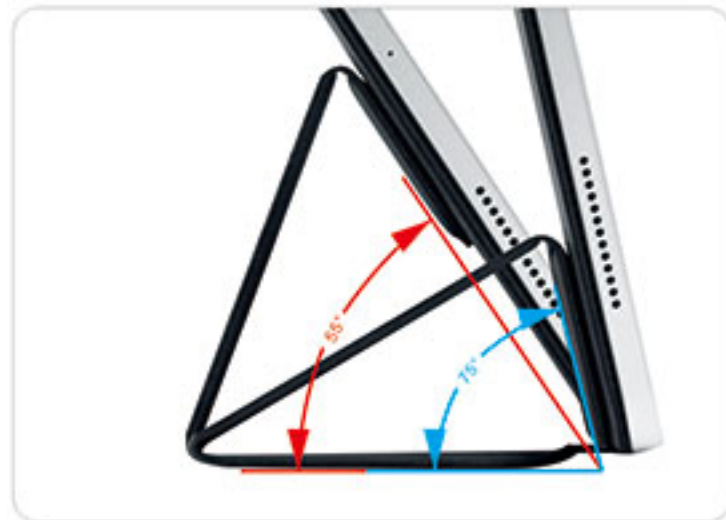

## Bungee Case

Magnetic Attachment & Detachable

For iPad  
Air 11(M4/M3/M2)/Air4/5/Pro 11" 1/2/3/4  
Air 13(M5/M4/M3/M2)/Pro 12.9" 3/4/5/6  
Pro 11(M5/M4)  
Pro 13(M5/M4)  
iPad 10th Gen/iPad(A16)

The pen slot is perfectly compatible with various stylus pens.

## IPAD FLIP CASE

With Anti-Scratch Hybrid Cover

The standing angle can be adjusted freely between 55°-75°