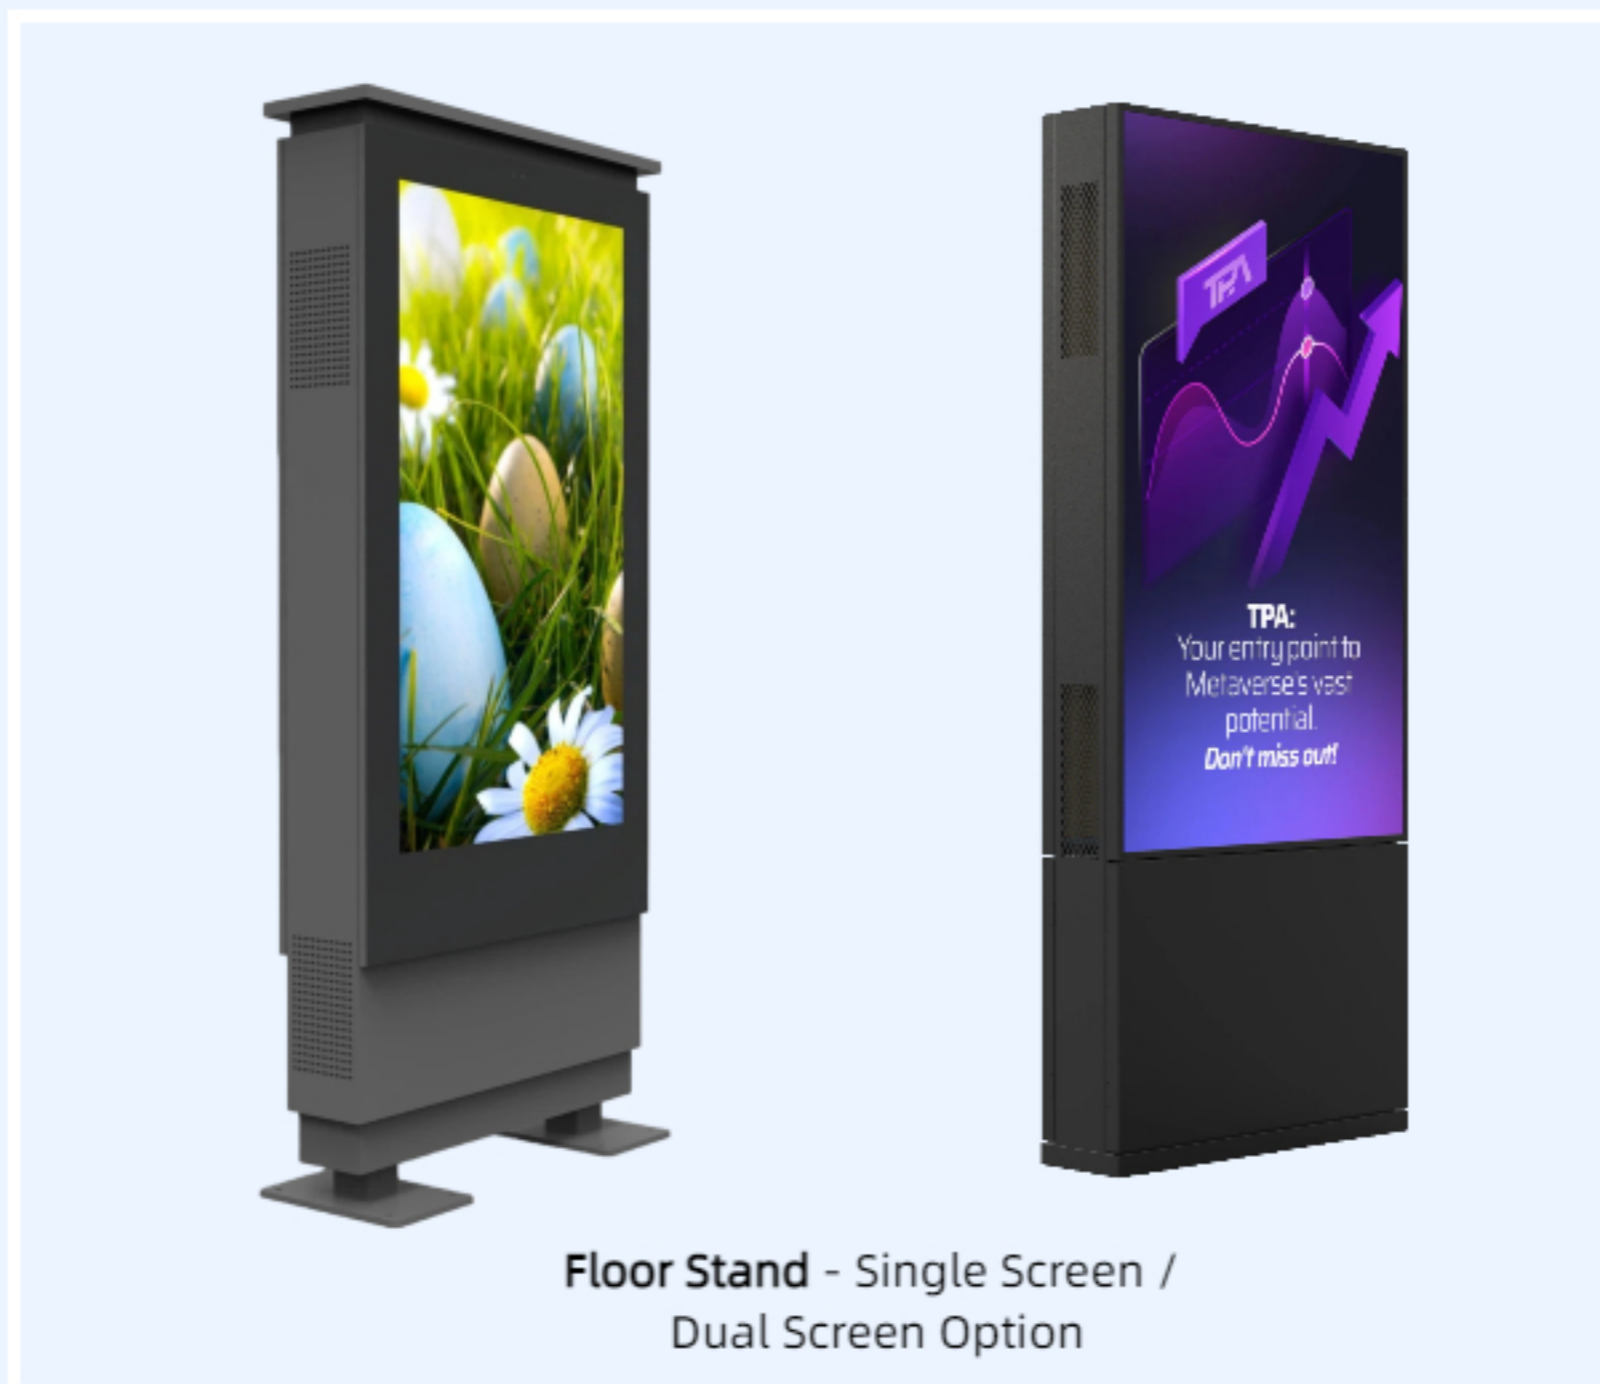

Floor Stand - Single Screen / Dual Screen Option

LCD DISPLAY

Wall mount display

Street stand display with Nano touch

Floor stand with Air-conditioner system

ITATOUCH

ITATOUCH

ITATOUCH

IP55 Series - Perfect for Sheltered Outdoor Spaces

SIZES: 21.5 / 32 / 43 / 49 / 55 / 65 / 75 / 86 INCH

Specification:

- Resolution: 2K 1920*1080P; or 4K UHD 3840*2160P
- Brightness: 2000nits/ 2500nits / 3000nits
- Android OS with 2+32GB/4+32GB/8+64GB
- Touch Screen option
- Temperature Control System: Intelligent fan, integrated temperature control, Axial flow, and speed control, auto temperature sensor
- support working within -20°C ~50°C outdoor environment

Core Value: Cost-effective basic outdoor protection where direct, heavy rain or hose-down cleaning isn't a concern.

Floor Stand - Single Screen / Dual Screen Option

Sunshine view
2000~3000nits
Brightness