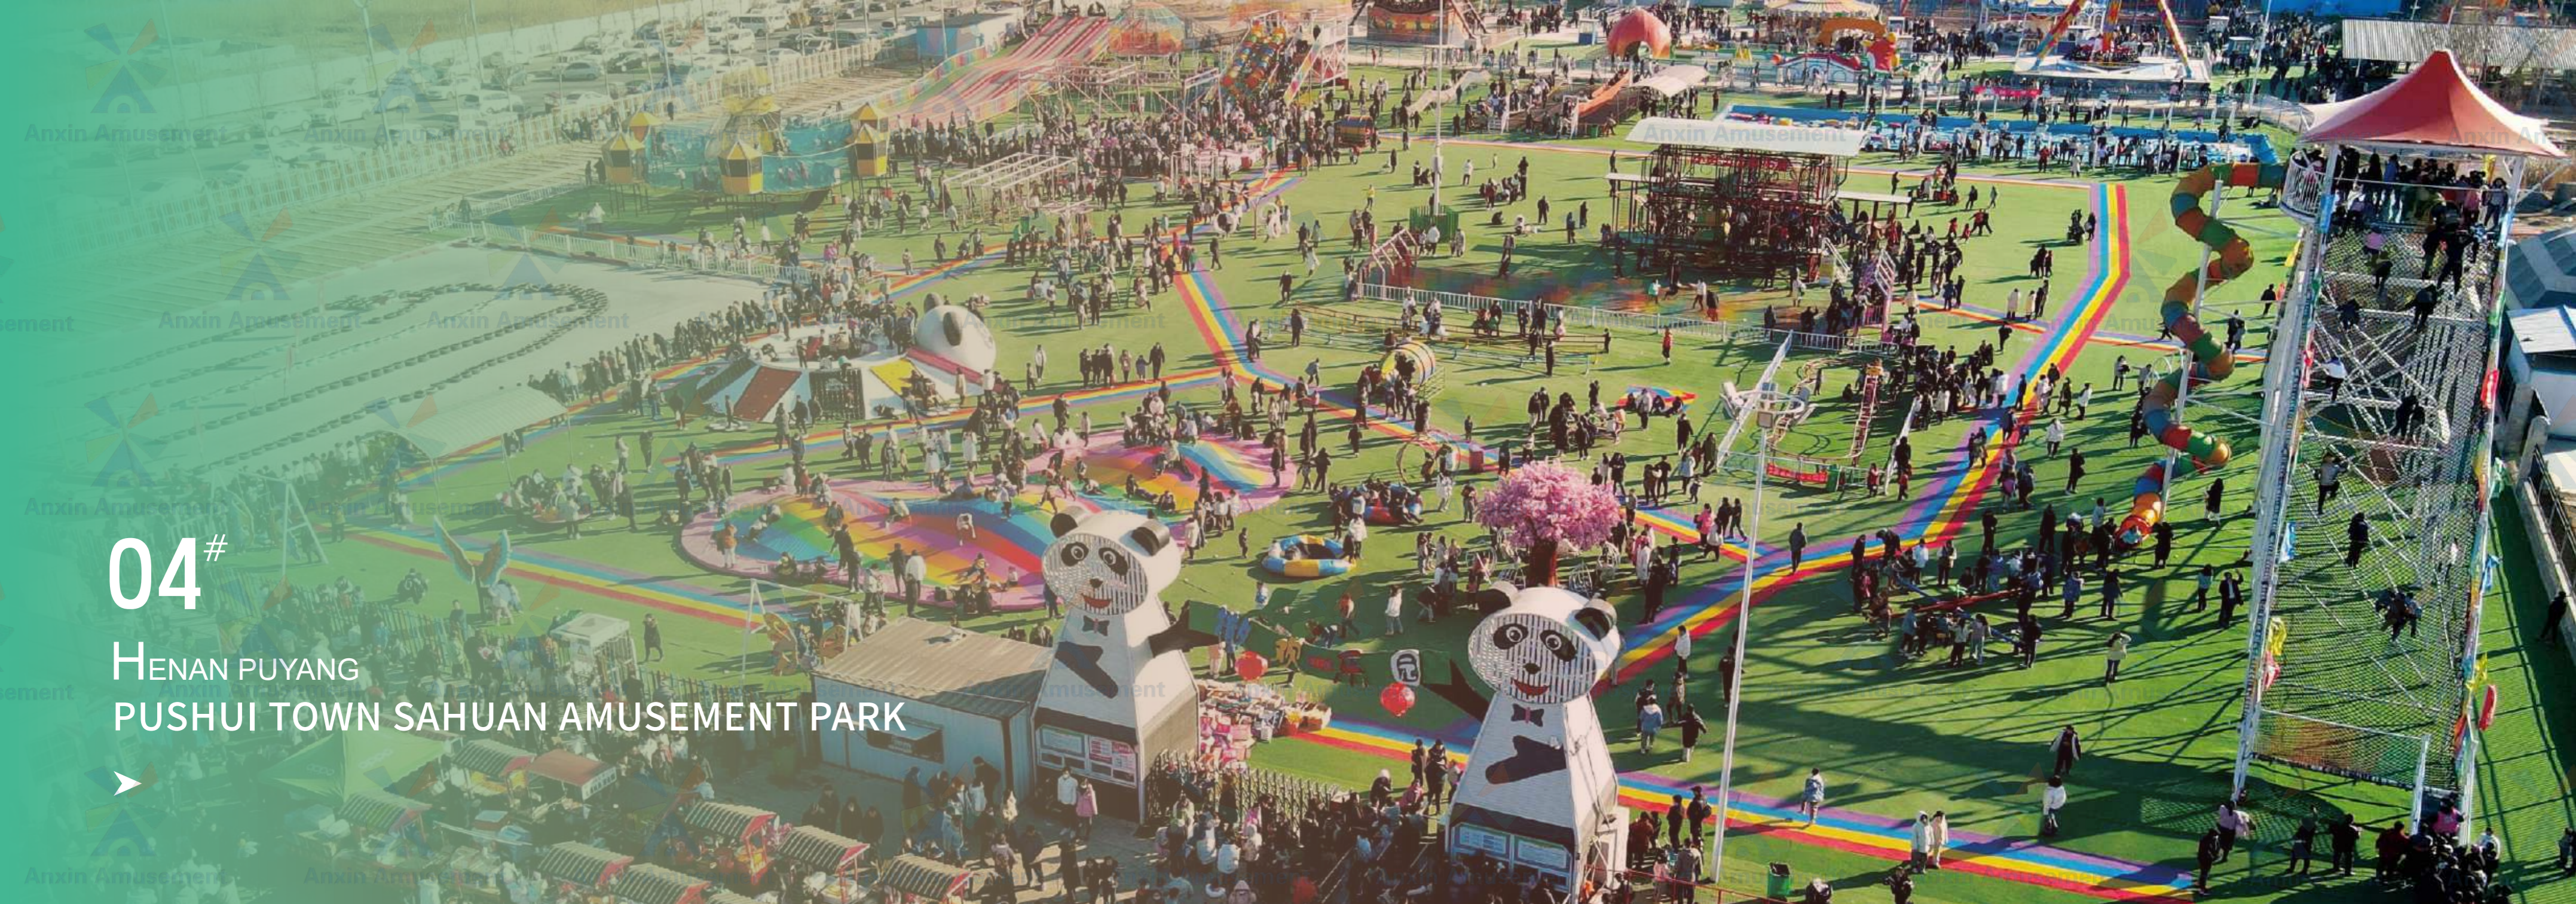

02#

SHANXI DATONG
NAIXIN TIGER PARENT CHILD PARK

03#

HUNAN ZHUZHOU
MAGI BABY PARENT CHILD PARK

04#

HENAN PUYANG
PUSHUI TOWN SAHUAN AMUSEMENT PARK

【2015】 →
China Greening Expo Team
Building Activities

【2016】 →
Baoquan Tourism Resort
Team Building Activities

【2017】 →
Baoquan Tourism Resort
Team Building Activities

【2018年】 →
Shennong Mountain Team
Building Activities

【2019】 →
Yuntai Mountain Team
Building Activities

【2021】 →
Longmen Grottoes Team
Building Activities