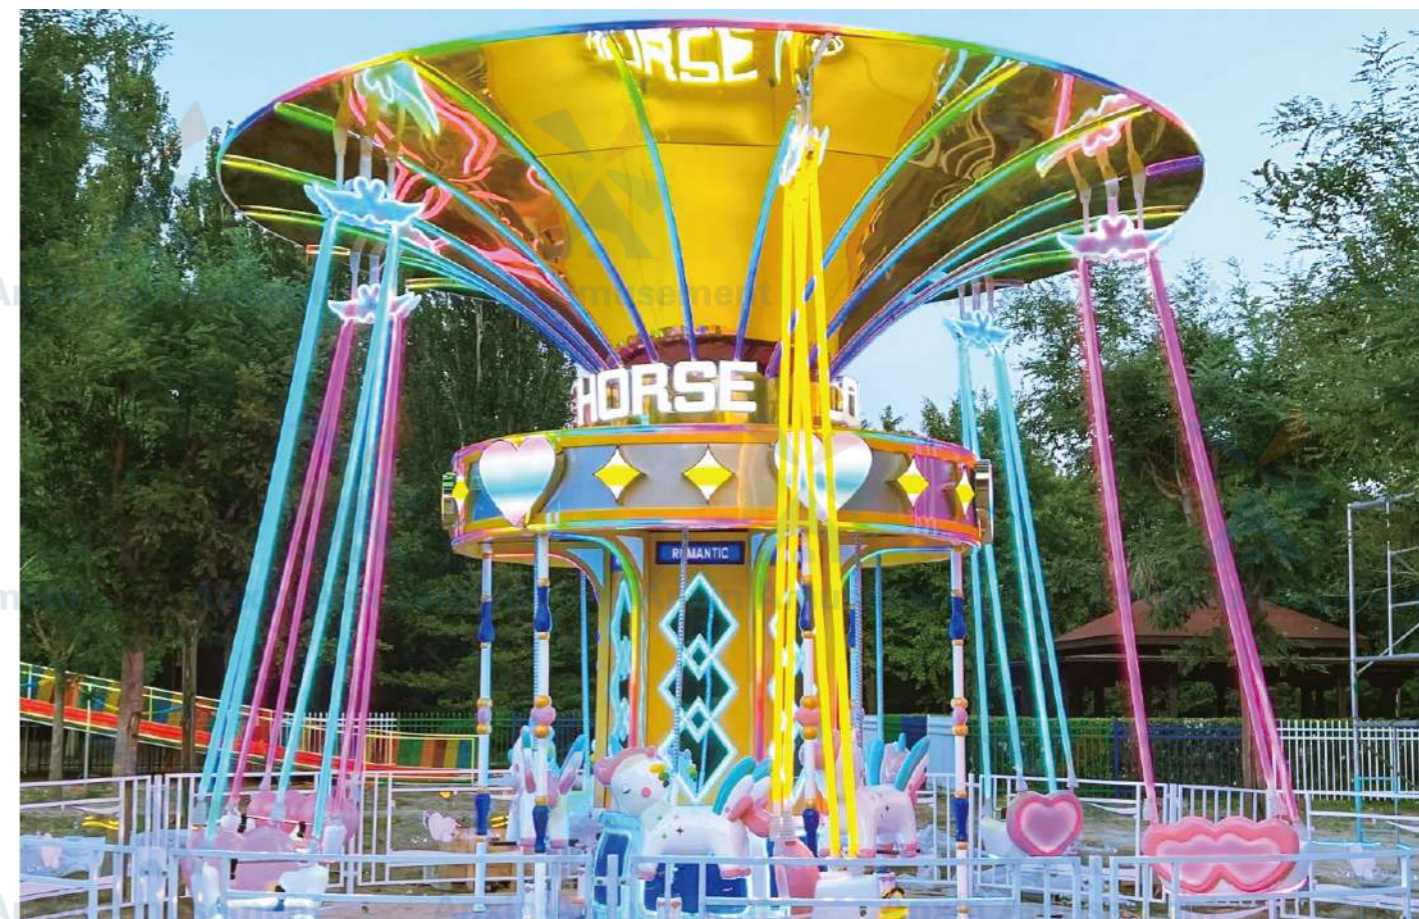

Ferris wheel

A Ferris wheel is a large rotary-shaped mechanical device with a Gondola (passenger cabin) hanging from the edge of the wheel. Passengers sit on the Ferris wheel slowly turn up, can overlook the surrounding scenery from the height.

The most common occasions for Ferris wheels are amusement parks (or theme parks) and park Tours, as a playground motor game, and roller coasters, carousels together called the "three treasures of the park", but Ferris wheels also often exist alone in other occasions, usually as a viewing event.

Ferris wheel

Ferris wheel

Ferris wheel

Carousel

Revolving horse game machine, novel shape, colorful color, is a young friends love to ride the game machine. After the turntable starts, the turntable rotates at a constant speed, and the different shapes of the turntable rise and fall, so that the players have the feeling of raising the whip and galloping the field.

Swivel Flying Chair

Pirate Ship

Pirate ship is the 1 kind of newly designed sightseeing car amusement machine. It is the 1 kind of amusement project that swings back and forth around the horizontal axis. This kind of amusement machine has different names due to the same modeling diagram. "Pirate ship" is named after its appearance antique pirate ship. The shape of the pirate ship is American Indian tribal style. After starting, the pirate ship swings slowly and rapidly. Passengers ride on the pirate ship and swing back and forth from slow to rapid, just like visiting the stormy sea. From time to time, they rush to the peak of the waves, sometimes fall to the bottom of the valley, thrilling and exciting, challenging the limit of your psychological endurance.