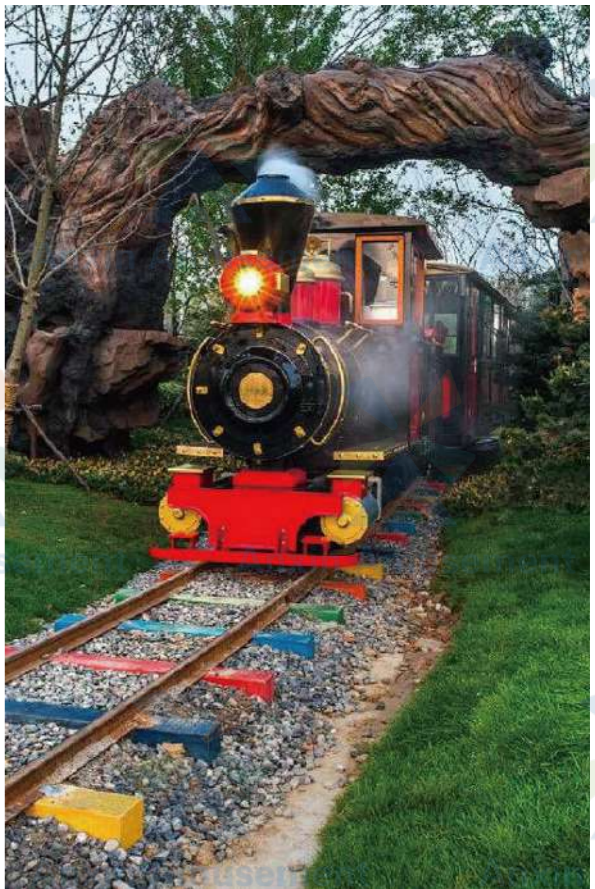

Sightseeing Train

1. As a characteristic means of transportation in scenic spots, sightseeing trains are not only responsible for passenger transport, but also an important tourist attraction.
2. Scenic spot sightseeing train can integrate multiple scenic spots, especially for large-scale scenic spots, scenic spot train is an effective tool to improve the traffic accessibility of various scenic spots.
3. the tourist landscape design along the sightseeing train should be rich and varied, changing the scenery step by step to give tourists a visual feast.
4. the scenic sightseeing station should be set up along the small train. besides the necessary tourist facilities, the scenic sightseeing station should also be equipped with rich and colorful tourist activities and projects.

Sightseeing Train