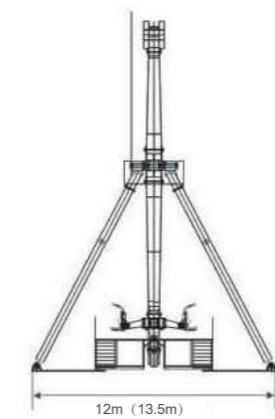

Swivel Flying Chair

Pirate Ship

Pirate ship is the 1 kind of newly designed sightseeing car amusement machine. It is the 1 kind of amusement project that swings back and forth around the horizontal axis. This kind of amusement machine has different names due to the same modeling diagram. "Pirate ship" is named after its appearance antique pirate ship. The shape of the pirate ship is American Indian tribal style. After starting, the pirate ship swings slowly and rapidly. Passengers ride on the pirate ship and swing back and forth from slow to rapid, just like visiting the stormy sea. From time to time, they rush to the peak of the waves, sometimes fall to the bottom of the valley, thrilling and exciting, challenging the limit of your psychological endurance.

© Super Big Pendulum design drawings

22 people's congress pendulum main technical parameters
 total power: 70kw Equipment height: 17.888m
 Swing angle: plus or minus 60° Rotary speed: 6r/min
 Service life of the whole machine: 10 years