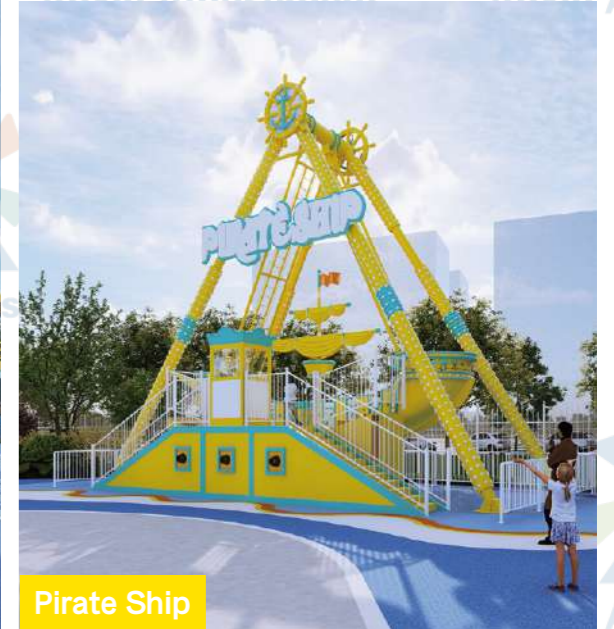

Carousel

Pirate Ship

Dave Duck

Dave Duck