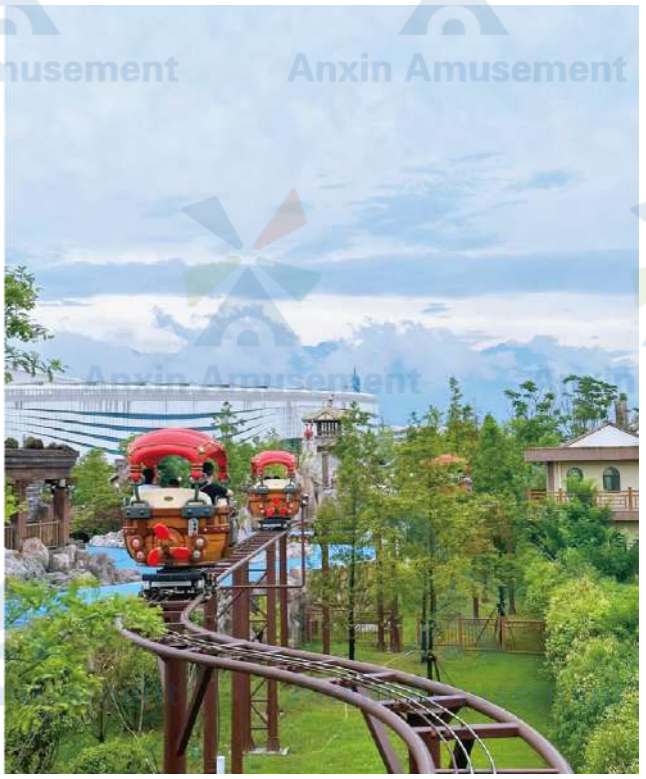

Space Walk

1. Novelty experience: The spacewalk equipment provides 1 unique experiences that simulate spacewalks, which is very attractive to tourists who pursue freshness and excitement.
2. Wide range of adaptation: The spacewalk equipment is suitable for tourists of different ages, whether children, teenagers or adults can enjoy this experience.
3. Does not occupy ground space: Since the equipment is usually suspended in the air, it will not occupy ground space, which is conducive to the site planning of amusement parks or entertainment venues.
4. Good economic benefits: Due to the uniqueness of the spacewalk experience, it can attract a large number of tourists, thereby bringing good economic benefits.

Space Walk