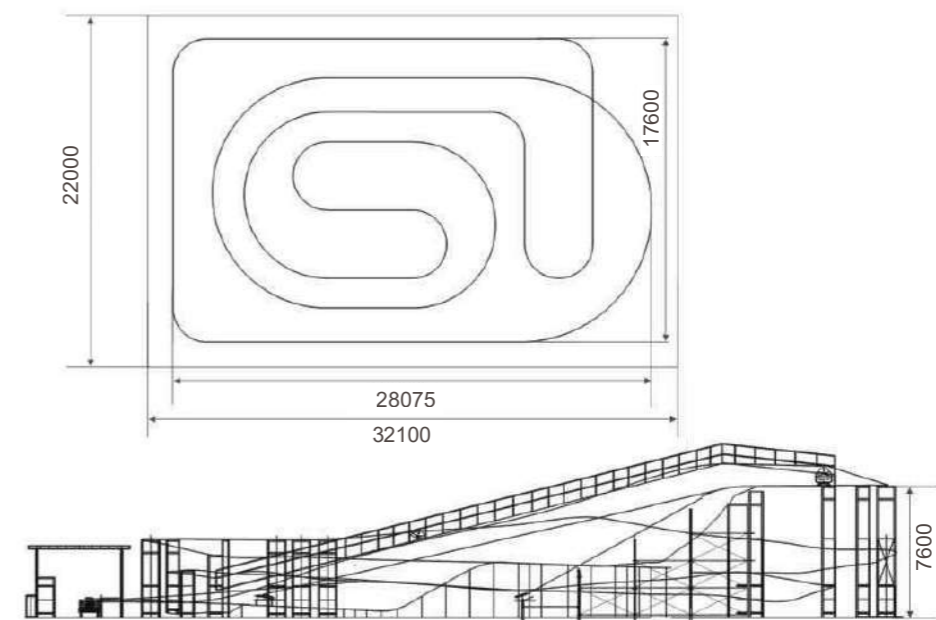

Spin Pulley

The spin tackle is the 1 kind of mobile equipment that glides on the track. Tourists sit on the flying squirrel and sometimes climb the slope slowly and sometimes dive quickly on the 300-meter high and low tracks. It is really exciting. This project is suitable for all ages, loved by the majority of tourists.

Spin Pulley