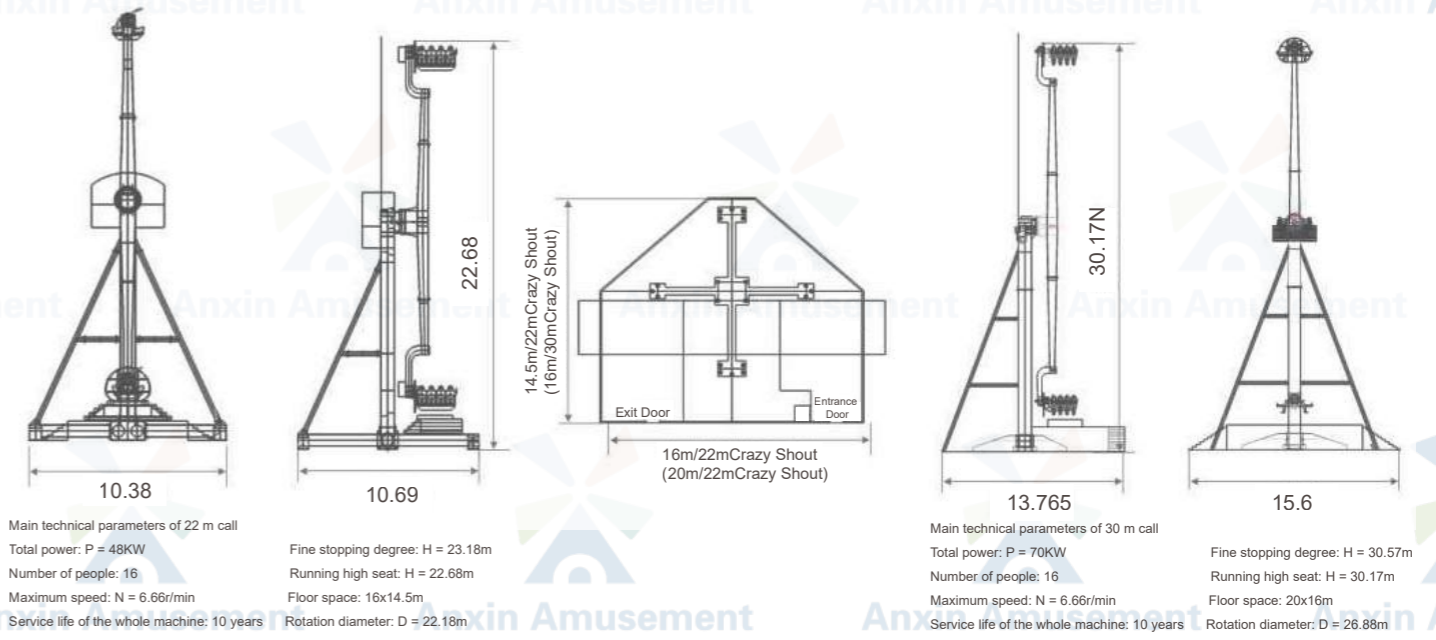

© Crazy Shout design drawings