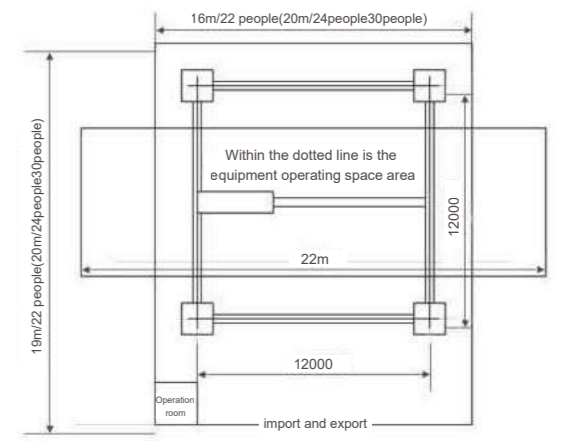

24-30 people's congress pendulum main technical parameters
total power: 70kw   Equipment height: 20.79m
Swing angle: plus or minus 60°   Rotary speed: 6r/min
Service life of the whole machine: 10 years

Super Big Pendulum