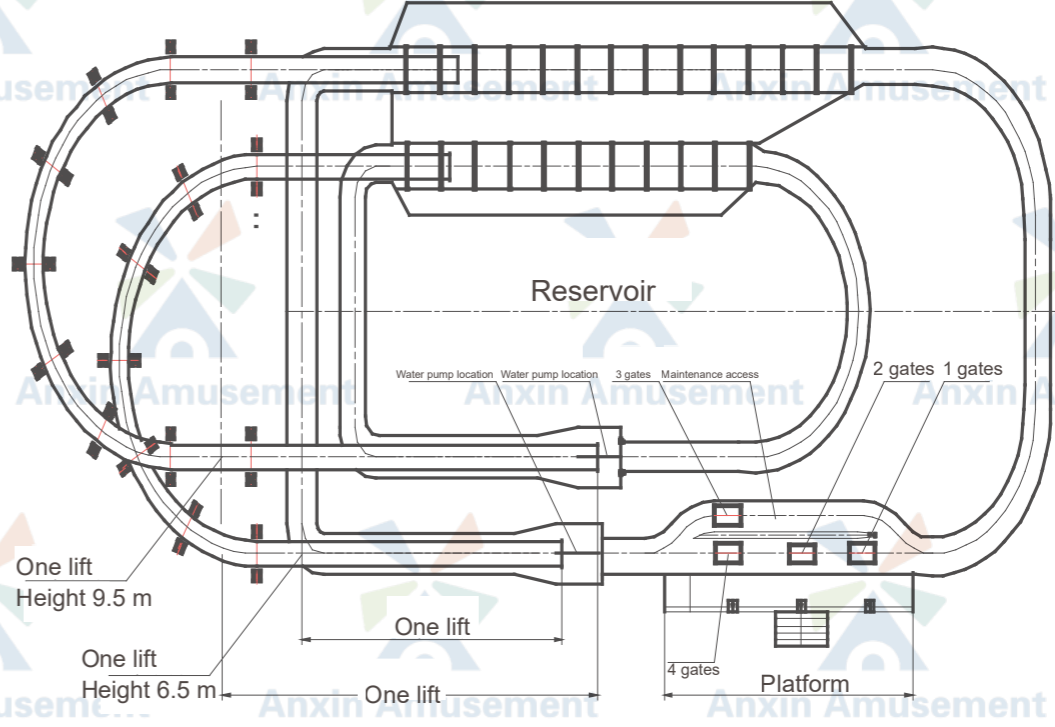

Super Big Pendulum

© Brave into the torrent design drawings

Brave into the torrent

A Ferris wheel is a large rotary-shaped mechanical device with a Gondola (passenger cabin) hanging from the edge of the wheel. Passengers sit on the Ferris wheel slowly turn up, can overlook the surrounding scenery from the height.