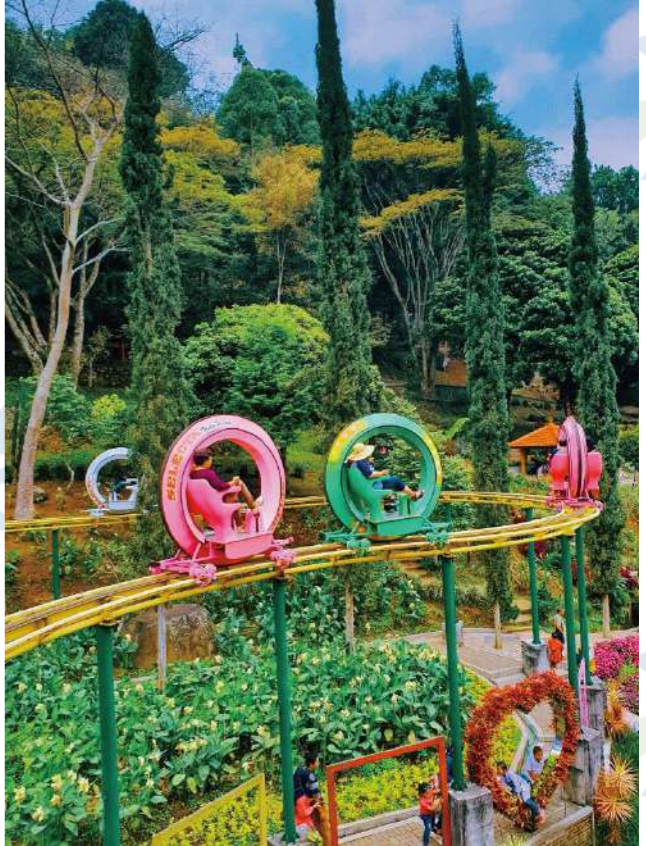

Space Walk

1. Novelty experience: The spacewalk equipment provides 1 unique experiences that simulate spacewalks, which is very attractive to tourists who pursue freshness and excitement.
2. Wide range of adaptation: The spacewalk equipment is suitable for tourists of different ages, whether children, teenagers or adults can enjoy this experience.
3. Does not occupy ground space: Since the equipment is usually suspended in the air, it will not occupy ground space, which is conducive to the site planning of amusement parks or entertainment venues.
4. Good economic benefits: Due to the uniqueness of the spacewalk experience, it can attract a large number of tourists, thereby bringing good economic benefits.

Space Walk