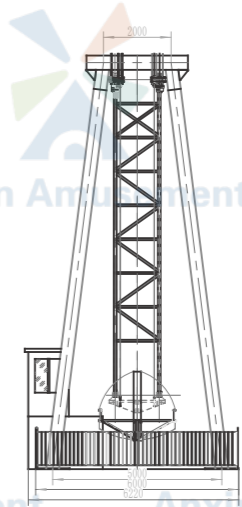

Pirate Ship

Pirate ship is the 1 kind of newly designed sightseeing car amusement machine. It is the 1 kind of amusement project that swings back and forth around the horizontal axis. This kind of amusement machine has different names due to the same modeling diagram. "Pirate ship" is named after its appearance antique pirate ship. The shape of the pirate ship is American Indian tribal style. After starting, the pirate ship swings slowly and rapidly. Passengers ride on the pirate ship and swing back and forth from slow to rapid, just like visiting the stormy sea. From time to time, they rush to the peak of the waves, sometimes fall to the bottom of the valley, thrilling and exciting, challenging the limit of your psychological endurance.

© Pirate Ship design drawings