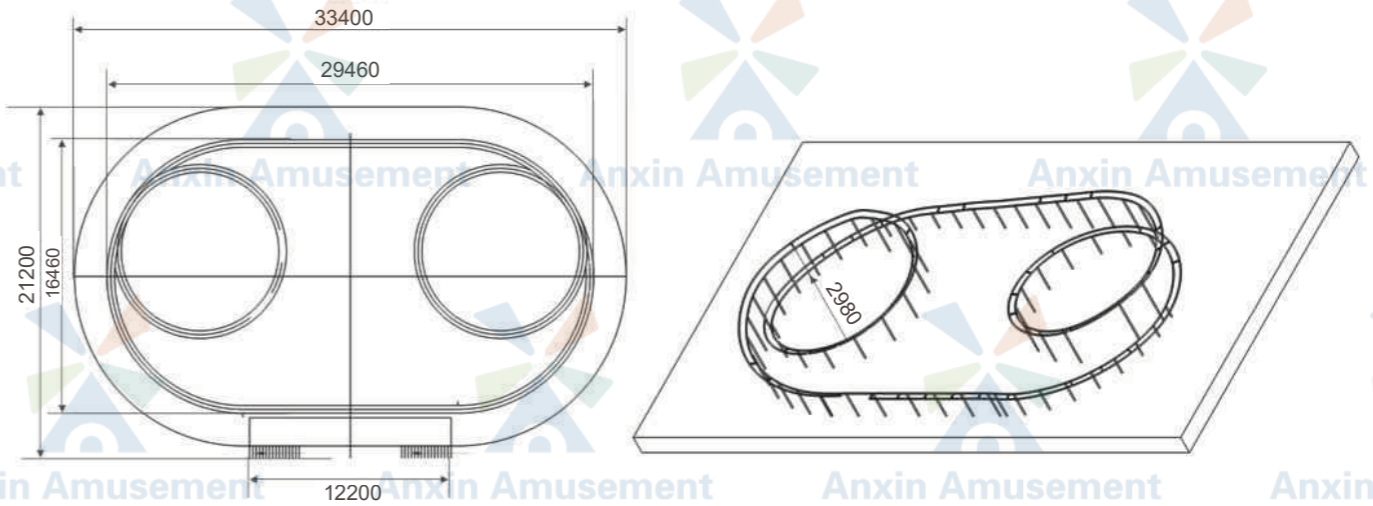

© Glide Dragon design drawings