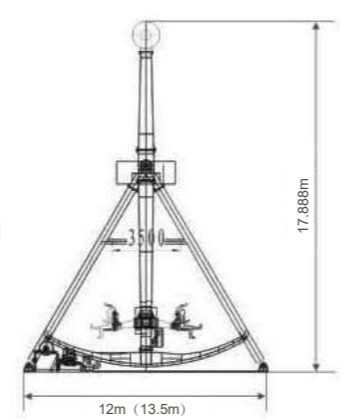

© Super Big Pendulum design drawings

22 people's congress pendulum main technical parameters
 total power: 70kw Equipment height: 17.888m
 Swing angle: plus or minus 60° Rotary speed: 6r/min
 Service life of the whole machine: 10 years