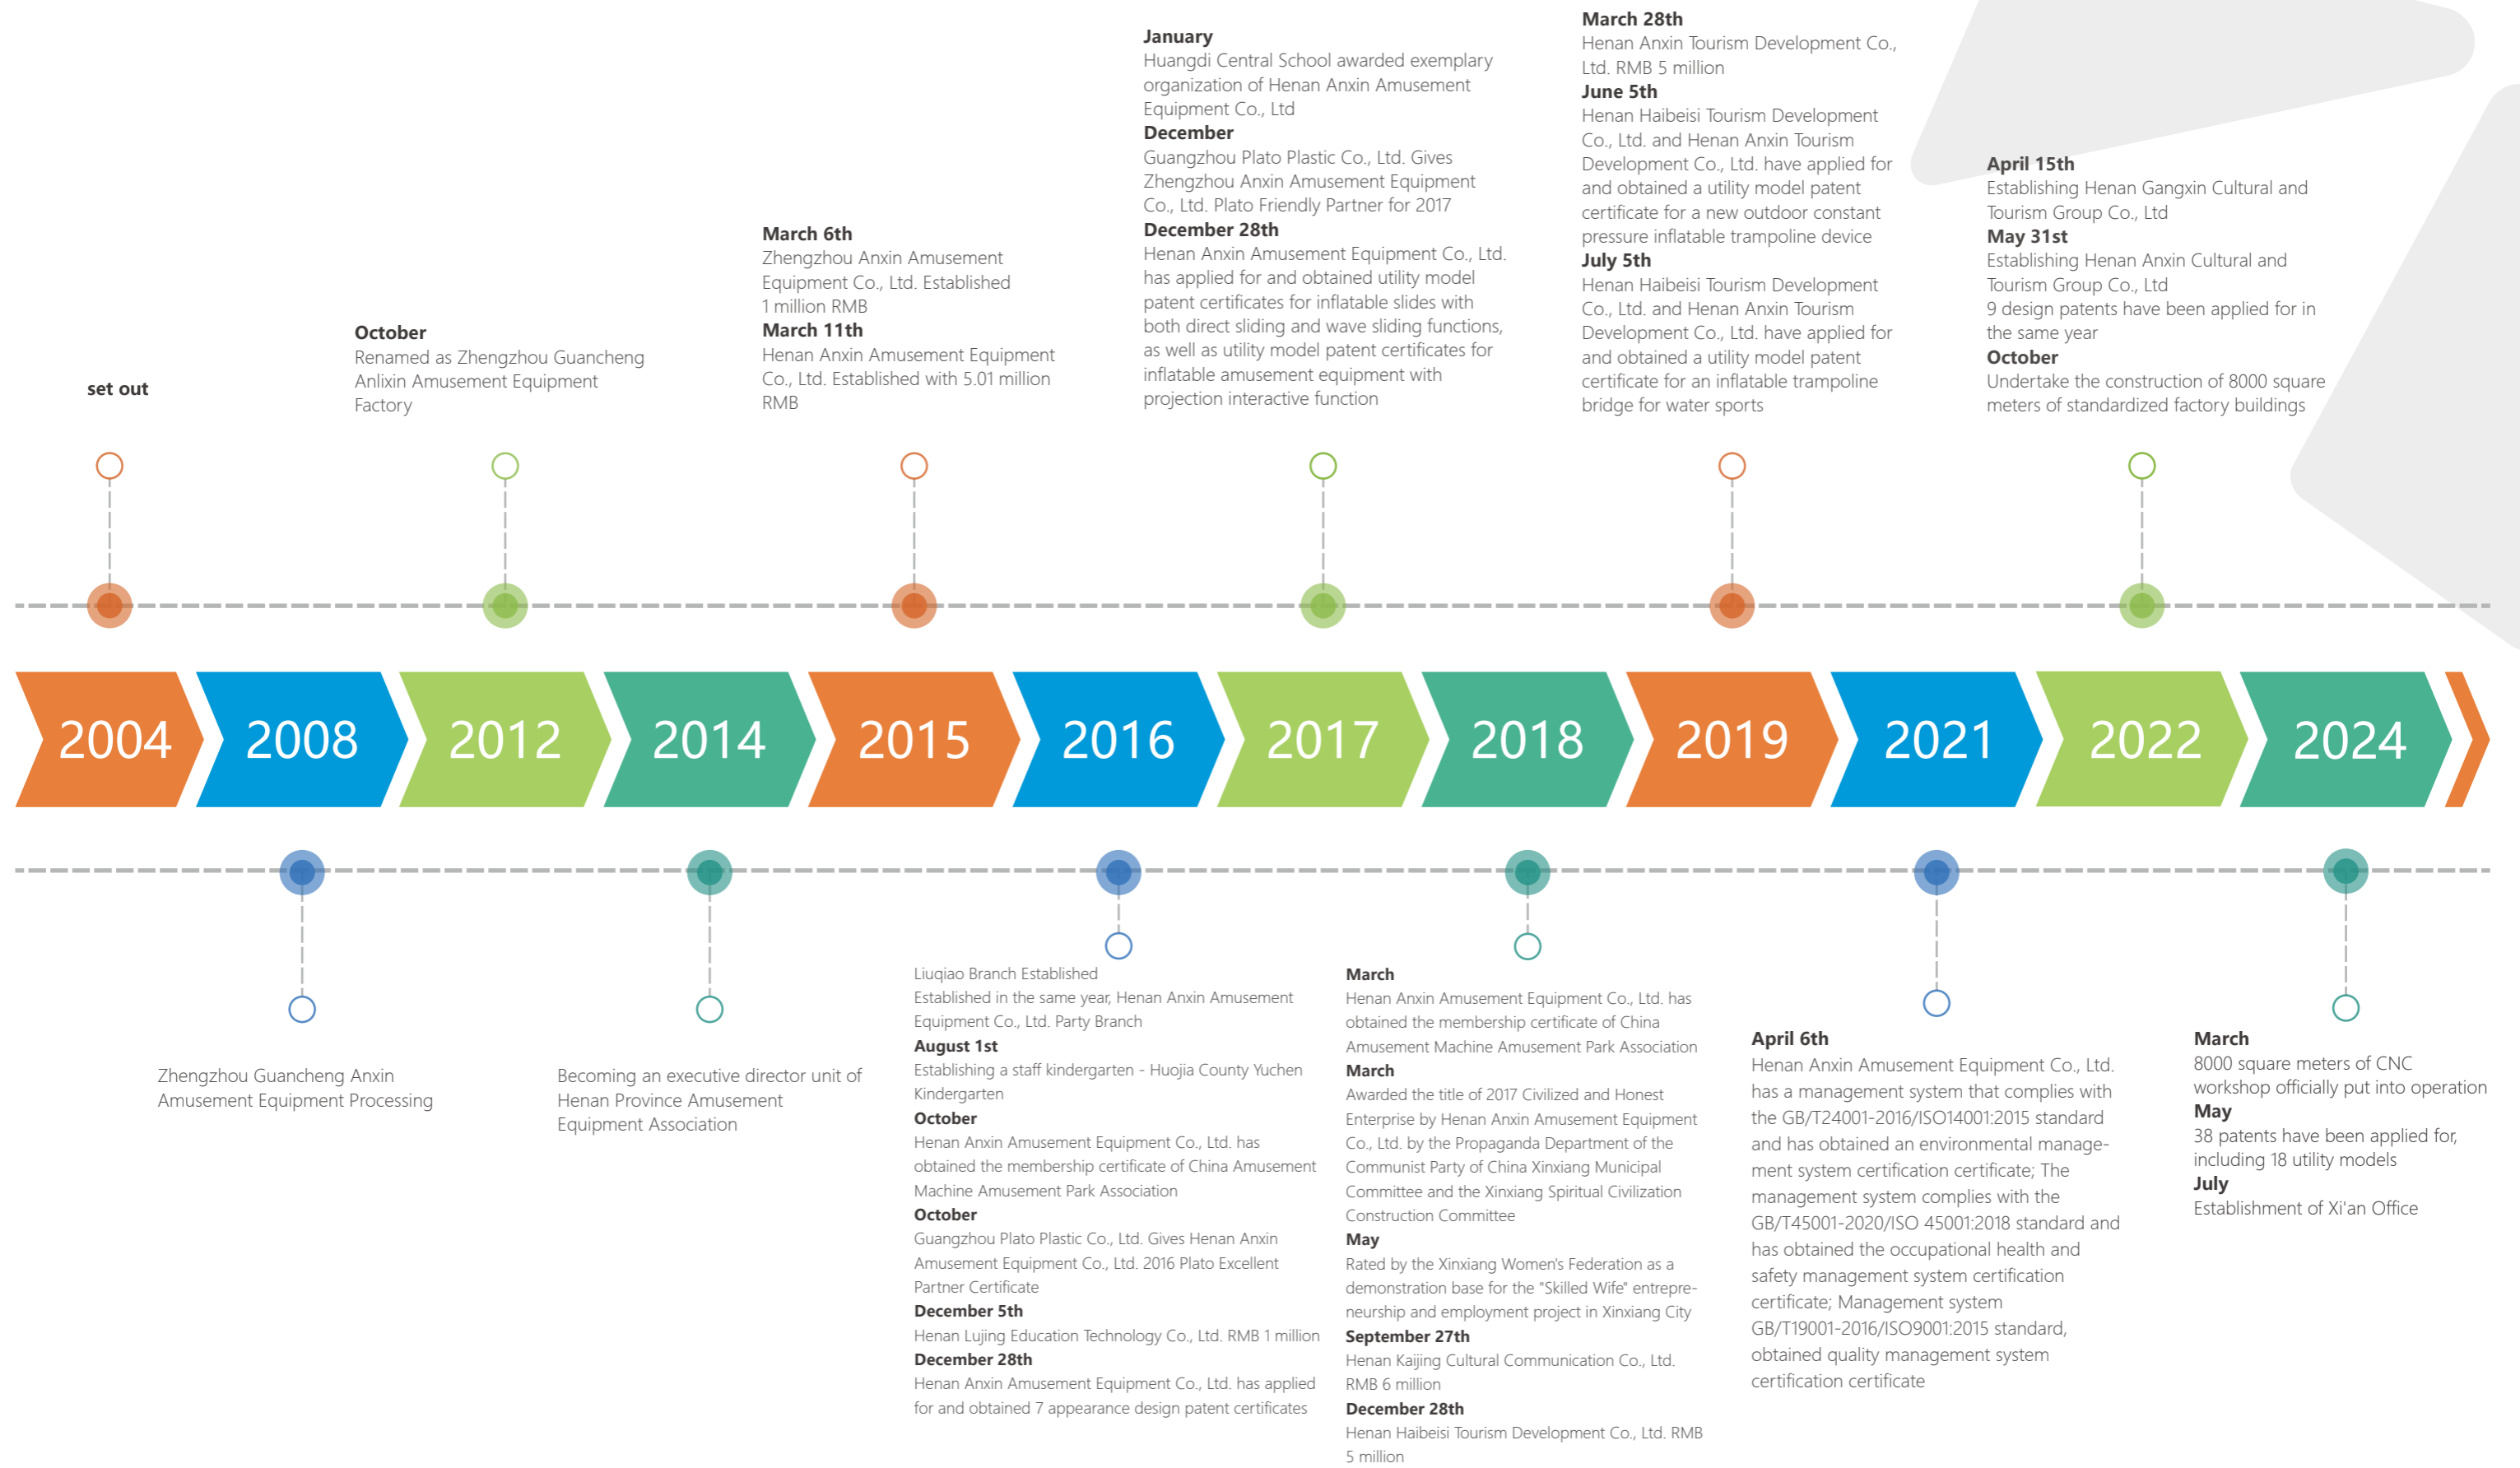

-  Designing
-  Production
-  Management
-  Development

corporate culture

The core of development is a sense of responsibility

Quality=Survival Service=Development
 Management=Efficiency Innovation=Value

Swivel Flying Chair

Pirate Ship

Pirate ship is the 1 kind of newly designed sightseeing car amusement machine. It is the 1 kind of amusement project that swings back and forth around the horizontal axis. This kind of amusement machine has different names due to the same modeling diagram. "Pirate ship" is named after its appearance antique pirate ship. The shape of the pirate ship is American Indian tribal style. After starting, the pirate ship swings slowly and rapidly. Passengers ride on the pirate ship and swing back and forth from slow to rapid, just like visiting the stormy sea. From time to time, they rush to the peak of the waves, sometimes fall to the bottom of the valley, thrilling and exciting, challenging the limit of your psychological endurance.