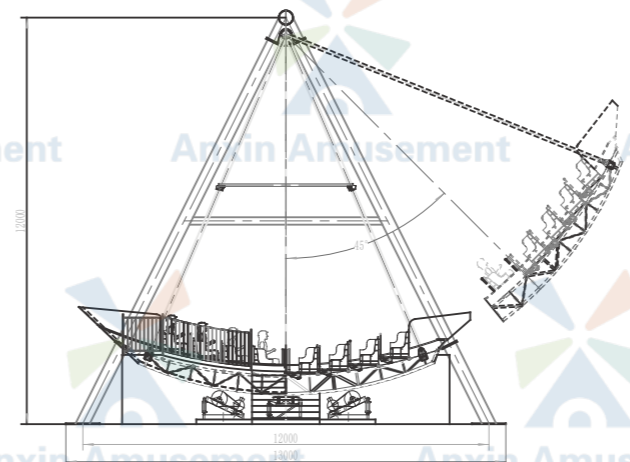

Pirate Ship

Pirate ship is the 1 kind of newly designed sightseeing car amusement machine. It is the 1 kind of amusement project that swings back and forth around the horizontal axis. This kind of amusement machine has different names due to the same modeling diagram. "Pirate ship" is named after its appearance antique pirate ship. The shape of the pirate ship is American Indian tribal style. After starting, the pirate ship swings slowly and rapidly. Passengers ride on the pirate ship and swing back and forth from slow to rapid, just like visiting the stormy sea. From time to time, they rush to the peak of the waves, sometimes fall to the bottom of the valley, thrilling and exciting, challenging the limit of your psychological endurance.

© Pirate Ship design drawings