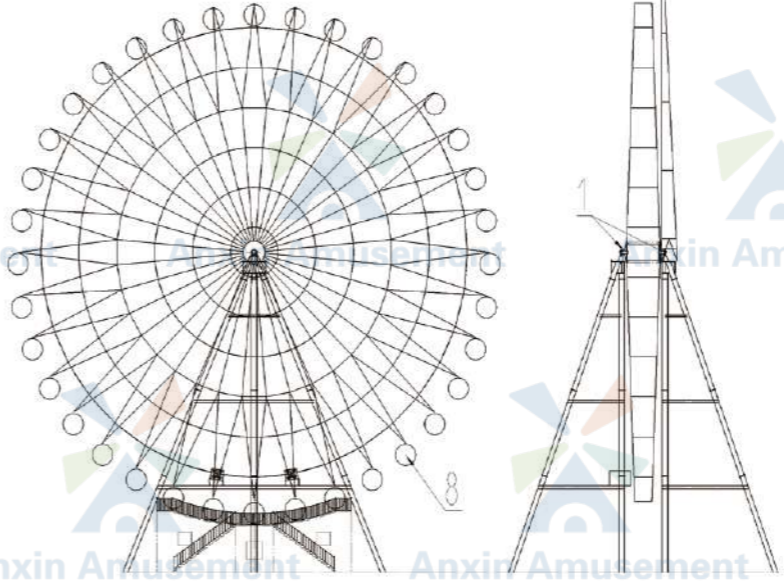

Automatic Control Aircraft

Simulated the experience of flying an airplane

Pirate Ship

Simulated the feeling of a pirate ship rocking in the waves

Product Category

Expert of Park Customization and Solution

Swivel Flying Chair

It is loved by tourists for its unique flight experience and exciting feeling

Brave into the torrent

It combines the characteristics of water amusement and roller coaster

Super Big Pendulum

Known for its high-speed swing and strong sense of weightlessness

Ferris wheel

It is known for its slow rotation and overlooking the surrounding view

© Ferris wheel design drawings

Technical parameters	Parameter Value		
	W-GW-42	W-GW-36	W-GW-30
Total height of equipment (m)	45	38	34
Operating height (m)	42	36	30
Center Height (m)	23.5	21.5	17.1
Diameter of runner (m)	37	32	25.8
Quantity of hanging box (px)	24	20	18
Full load capacity (person)	96	80	72
Operating cycle (min/rev)	8.5	8	5.5
Power (kW)	11	11	11
Lightning rod height (m)	23	18.5	18
Floor Area (m2)	26x22	22x19	20x17
Equipment level	B	B	B
Power	3N PEAC 380V/220V 50Hz (three-phase 5 wire system)		

Ferris wheel

A Ferris wheel is a large rotary-shaped mechanical device with a Gondola (passenger cabin) hanging from the edge of the wheel. Passengers sit on the Ferris wheel slowly turn up, can overlook the surrounding scenery from the height.