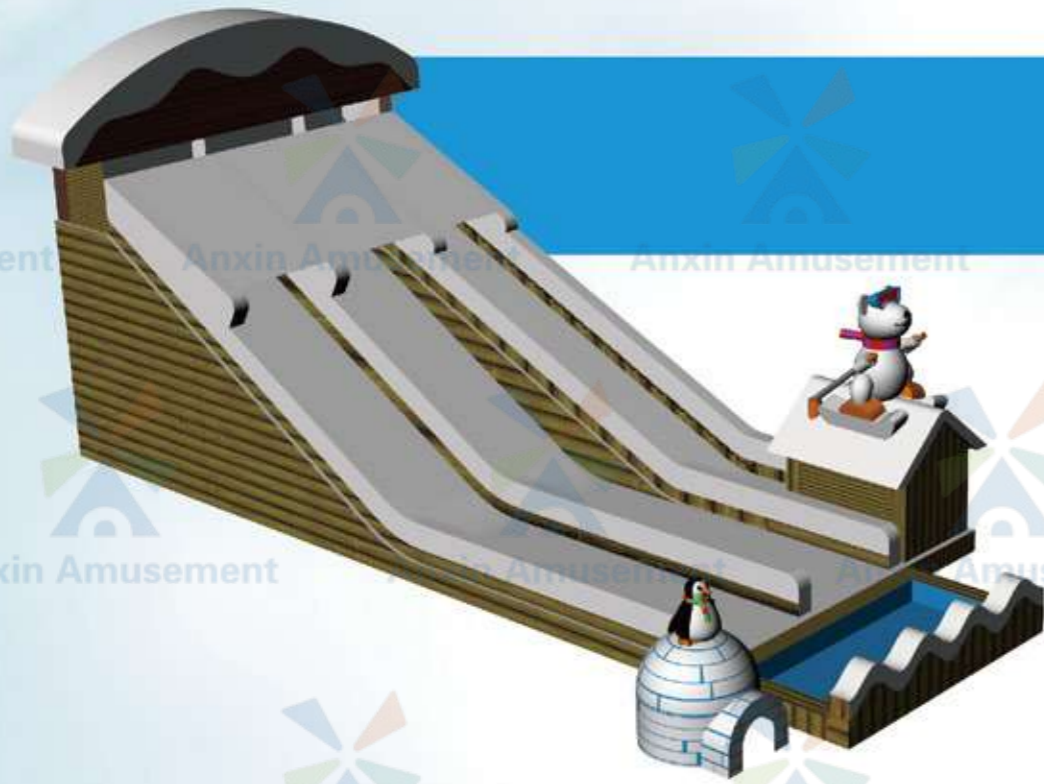

Single Inflatable water slide

AX-Slide041
Size: 21X21X6m

AX-Slide020

Size:6.8X7.6X7.2m,Equipped with conventional inflatable water tank (10X10m, 10X15m, Fetal height0.55m)

Speed Skating World

AX-Slide023

Size:50X20X13.2m

AX-Slide021

Size:Customizable size

AX-Slide024

Size:50X15X15m

AX-Slide022

Size:15X19X7.8m,Equipped with a 15.3X25m elliptical water tank

AX-Slide025

Size:40X12X12m