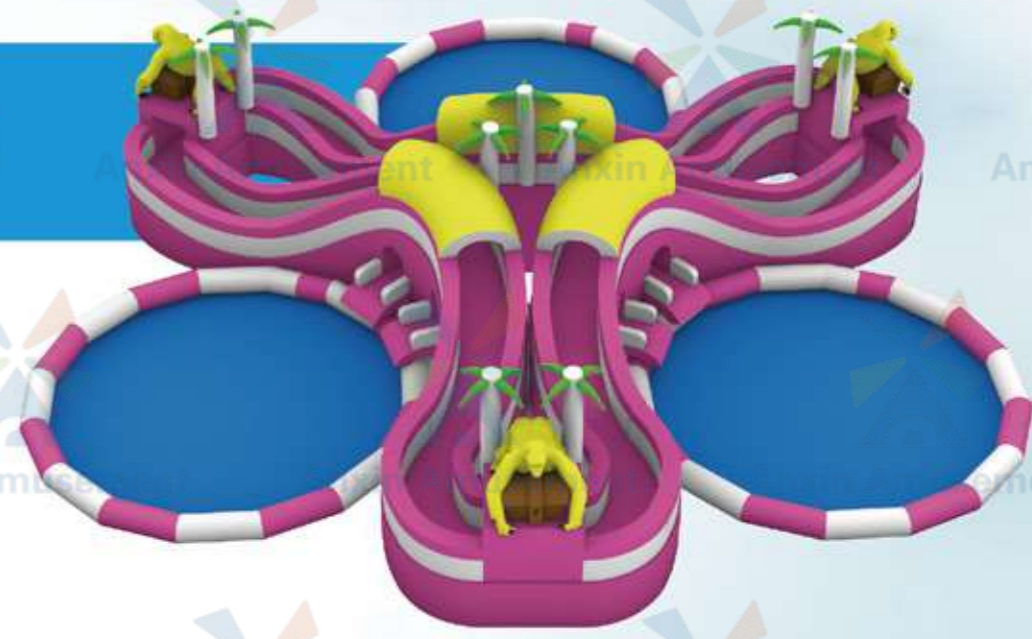

Dave Duck Wave making pool

Size: 29X25X4.5m

Dave Duck Drifting pool

Size: 85X16.6m

Dave Duck Large tent pool

Size: 10X8X0.55m

Size: Diameter10m, Fetal height0.55m

Dave Duck Tent pool

Single Inflatable water slide

AX-Slide041
Size: 21X21X6m

AX-Slide020

Size:6.8X7.6X7.2m,Equipped with conventional inflatable water tank (10X10m, 10X15m, Fetal height0.55m)

Speed Skating World

AX-Slide023

Size:50X20X13.2m