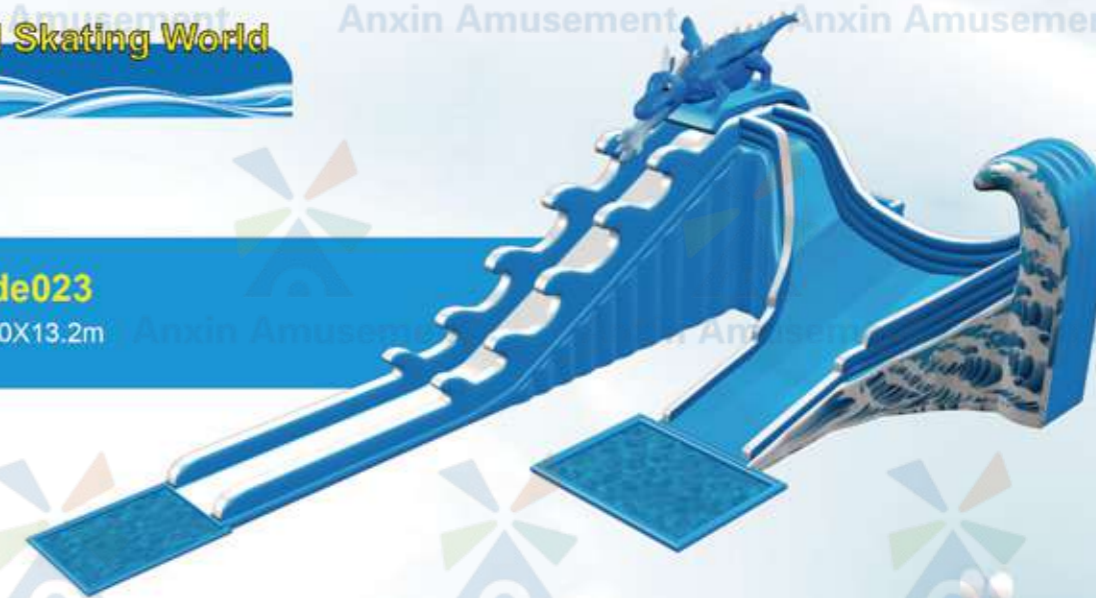

Single Inflatable water slide

AX-Slide041
Size: 21X21X6m

AX-Slide020

Size:6.8X7.6X7.2m,Equipped with conventional inflatable water tank (10X10m, 10X15m, Fetal height0.55m)

Speed Skating World

AX-Slide023

Size:50X20X13.2m

AX-Slide021

Size:Customizable size

AX-Slide024

Size:50X15X15m

AX-Slide022

Size:15X19X7.8m,Equipped with a 15.3X25m elliptical water tank

AX-Slide025

Size:40X12X12m