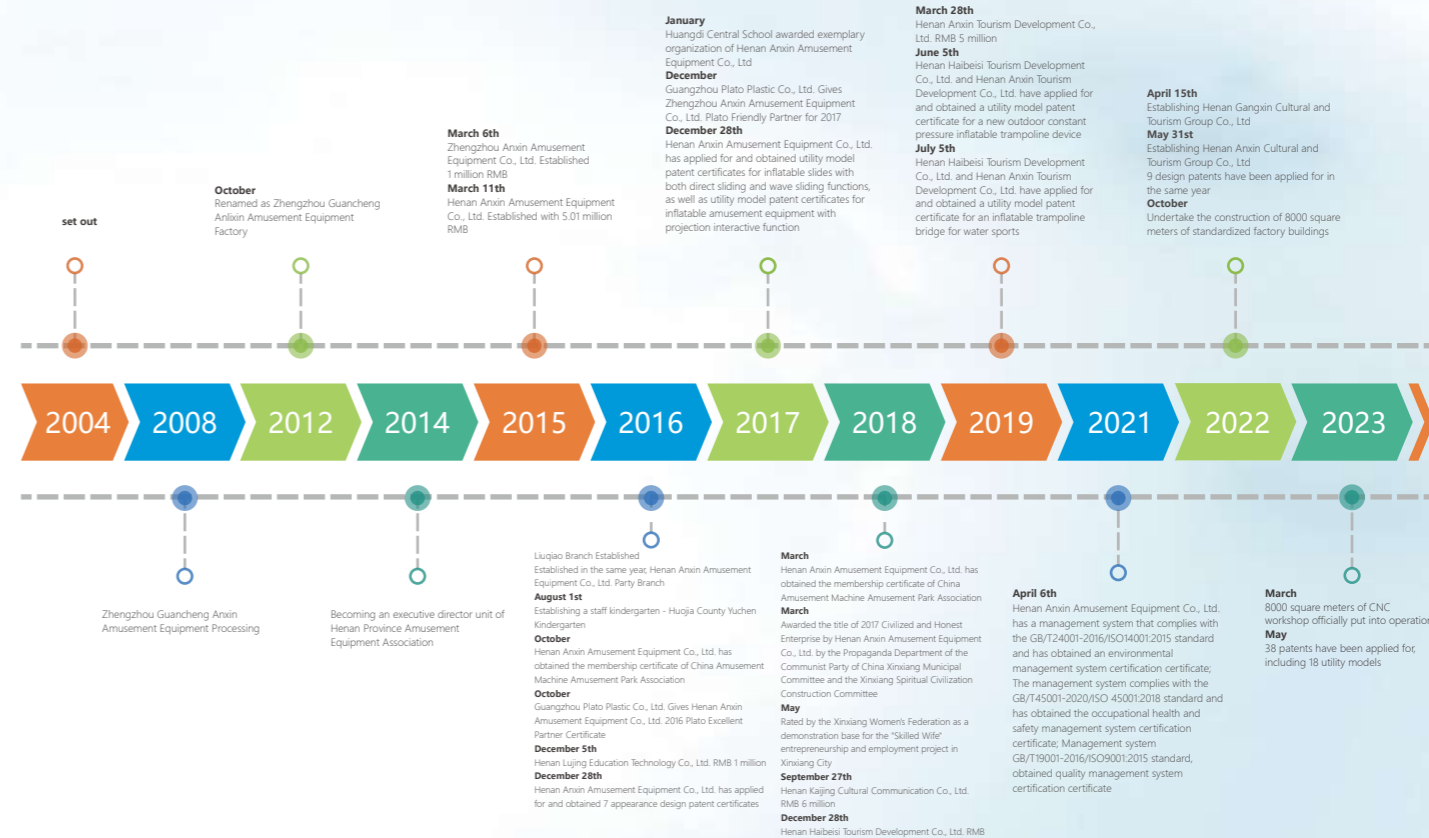

发展历程 | DEVELOPMENT HISTORY