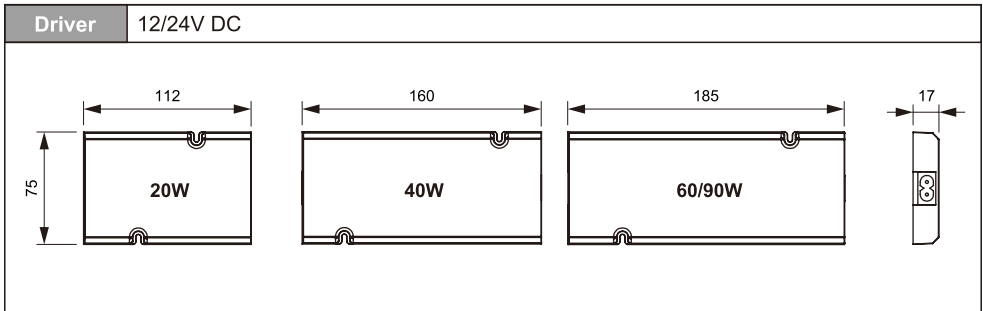

JEDVER SMART LED DRIVER

Dimensions:

Connection: