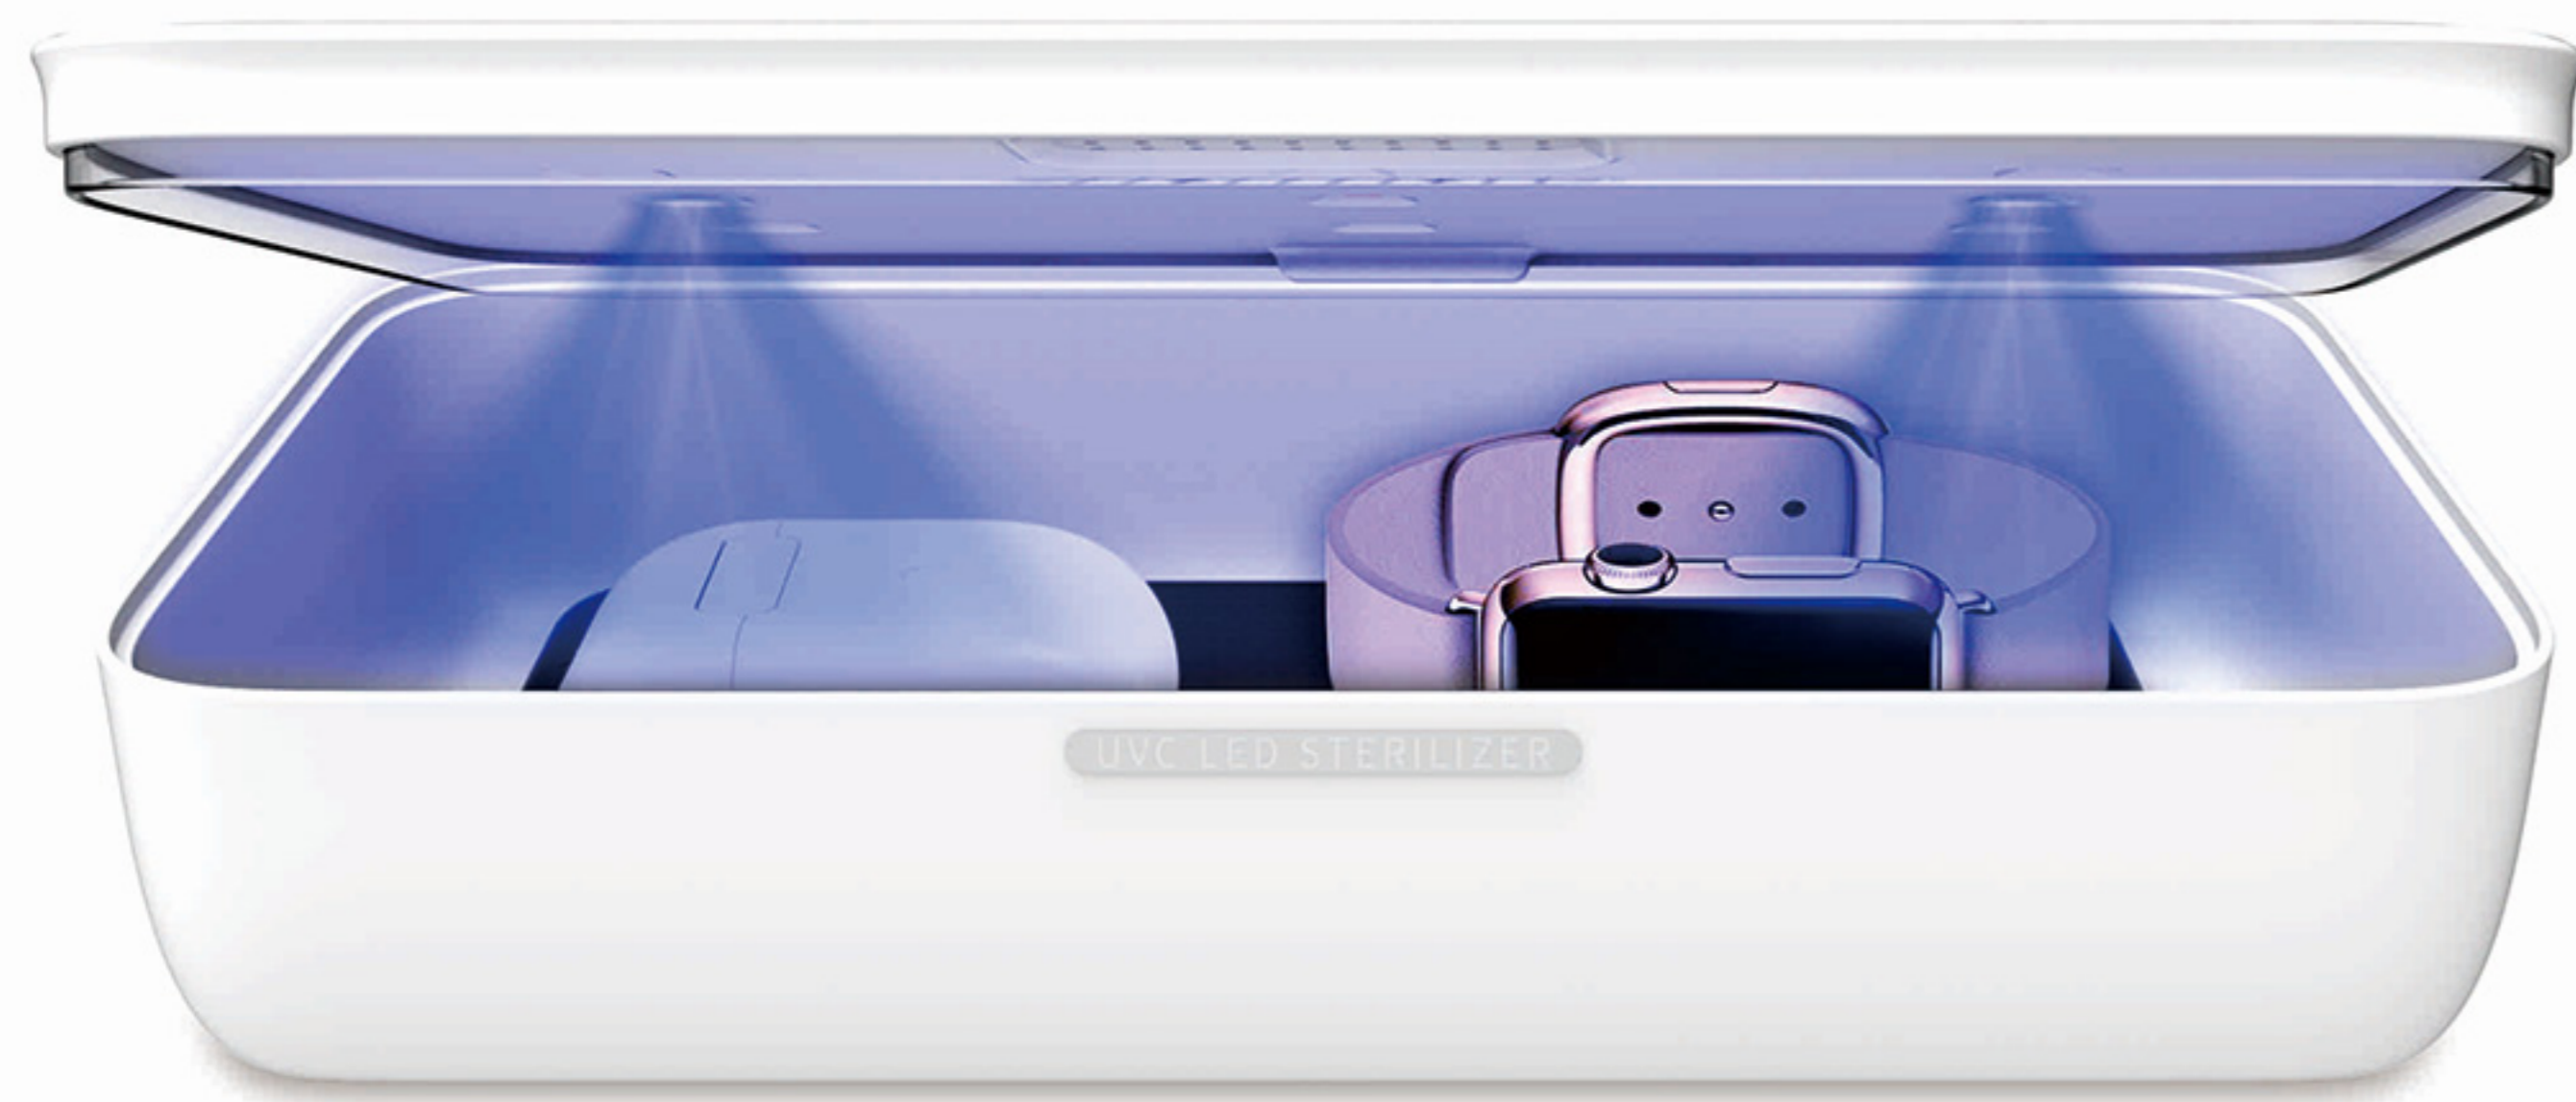

TRAVEL PAD NANO

3 in 1 Magnetic Wireless Charging Station with Airtag Storage

- **UNWXC-T01**
- **Input:** Type-C PD 9V-3A Max
- **Output:** Mobile phone 15W, Earphone 5W, Watch 3W
- **Product Size:** 70*70*22mm
- **Product Weight:** 120g
- **Transmission Distance:** 1-4mm
- **Material:** Aluminum Alloy+High Alumina Glass+abs+pc

Power switch

Type-C charging interface

Biscuit Mini 2 (Qi2)

15W Magnetic Wireless Charger with Car Mount

Biscuit Mini 2 (Qi2)

15W Magnetic Wireless Charger with Car Mount
UNWXC-C11

- Input: 9V-2A
- Efficiency: 78%
- Net weight: 68g
- Product size: 60*92mm
- Cable length: 0.8m
- Wireless output: 5W-7.5W-10W-15W
- Transmission distance: 2mm
- Material: ABS+PC+Stainless steel
- Working frequency: 100-205khz

**360° Rotation
Foldable Magnetic
Wireless Charging Stand**

**Mini Foldable Magnetic
Wireless Charging Stand**

Ultraviolet C

Disinfection And Wireless Charging

99.9% sterilization rate can be met in 5 to 10 minutes

Ultraviolet LED Disinfection Box

Kills Harmful Bacteria For A Healthier Living

MAGIC-PRO KEYBOARD

With Detachable Back Cover

Detachable magnetic back cover
Multilevel magnetic attachment
- 4 horizontal levels
- 1 vertical level
Invisible hinge for adjustable stand