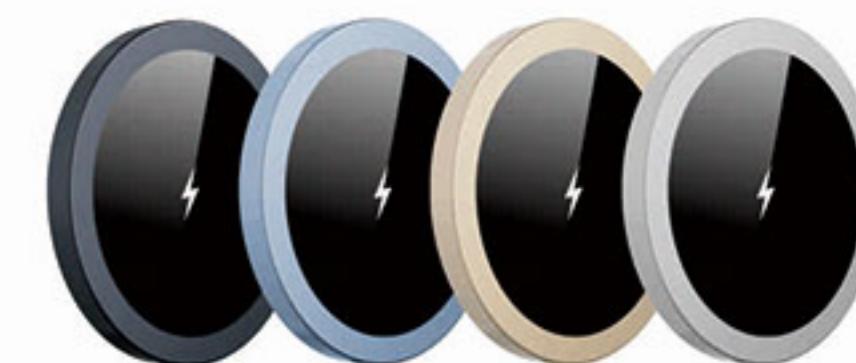

UNWXC-S20

- Input: 9V-2A
- Output: 5W / 7.5W / 10W / 15W
- Wireless charging operating frequency: 100-205Khz
- Product size: 56.4*5.5mm
- Wireless charging efficiency: 75%
- Overcurrent protection, Overvoltage protection
- Support Samsung 15W fast charge

BISCUIT Mini 2 (Qi2) with Kickstand

UNWXC-S30

- Input: 9V-2A
- Output: 5W / 7.5W / 10W / 15W
- Wireless charging operating frequency: 100-205Khz
- Product size: 59.5*8.6mm
- Wireless charging efficiency: 75%
- Overcurrent protection, Overvoltage protection
- Support Samsung 15W fast charge

- Input: DC9V 3.4A
- Output: Mobile Phone 15W Max, Earphone 5W, Watch 2.5W
- Product Size: 73*73*22mm
- Product Weight: 130g
- Transmission Distance: 1-4mm
- Material: Aluminum Alloy+High Alumina Glass+ABS+PC