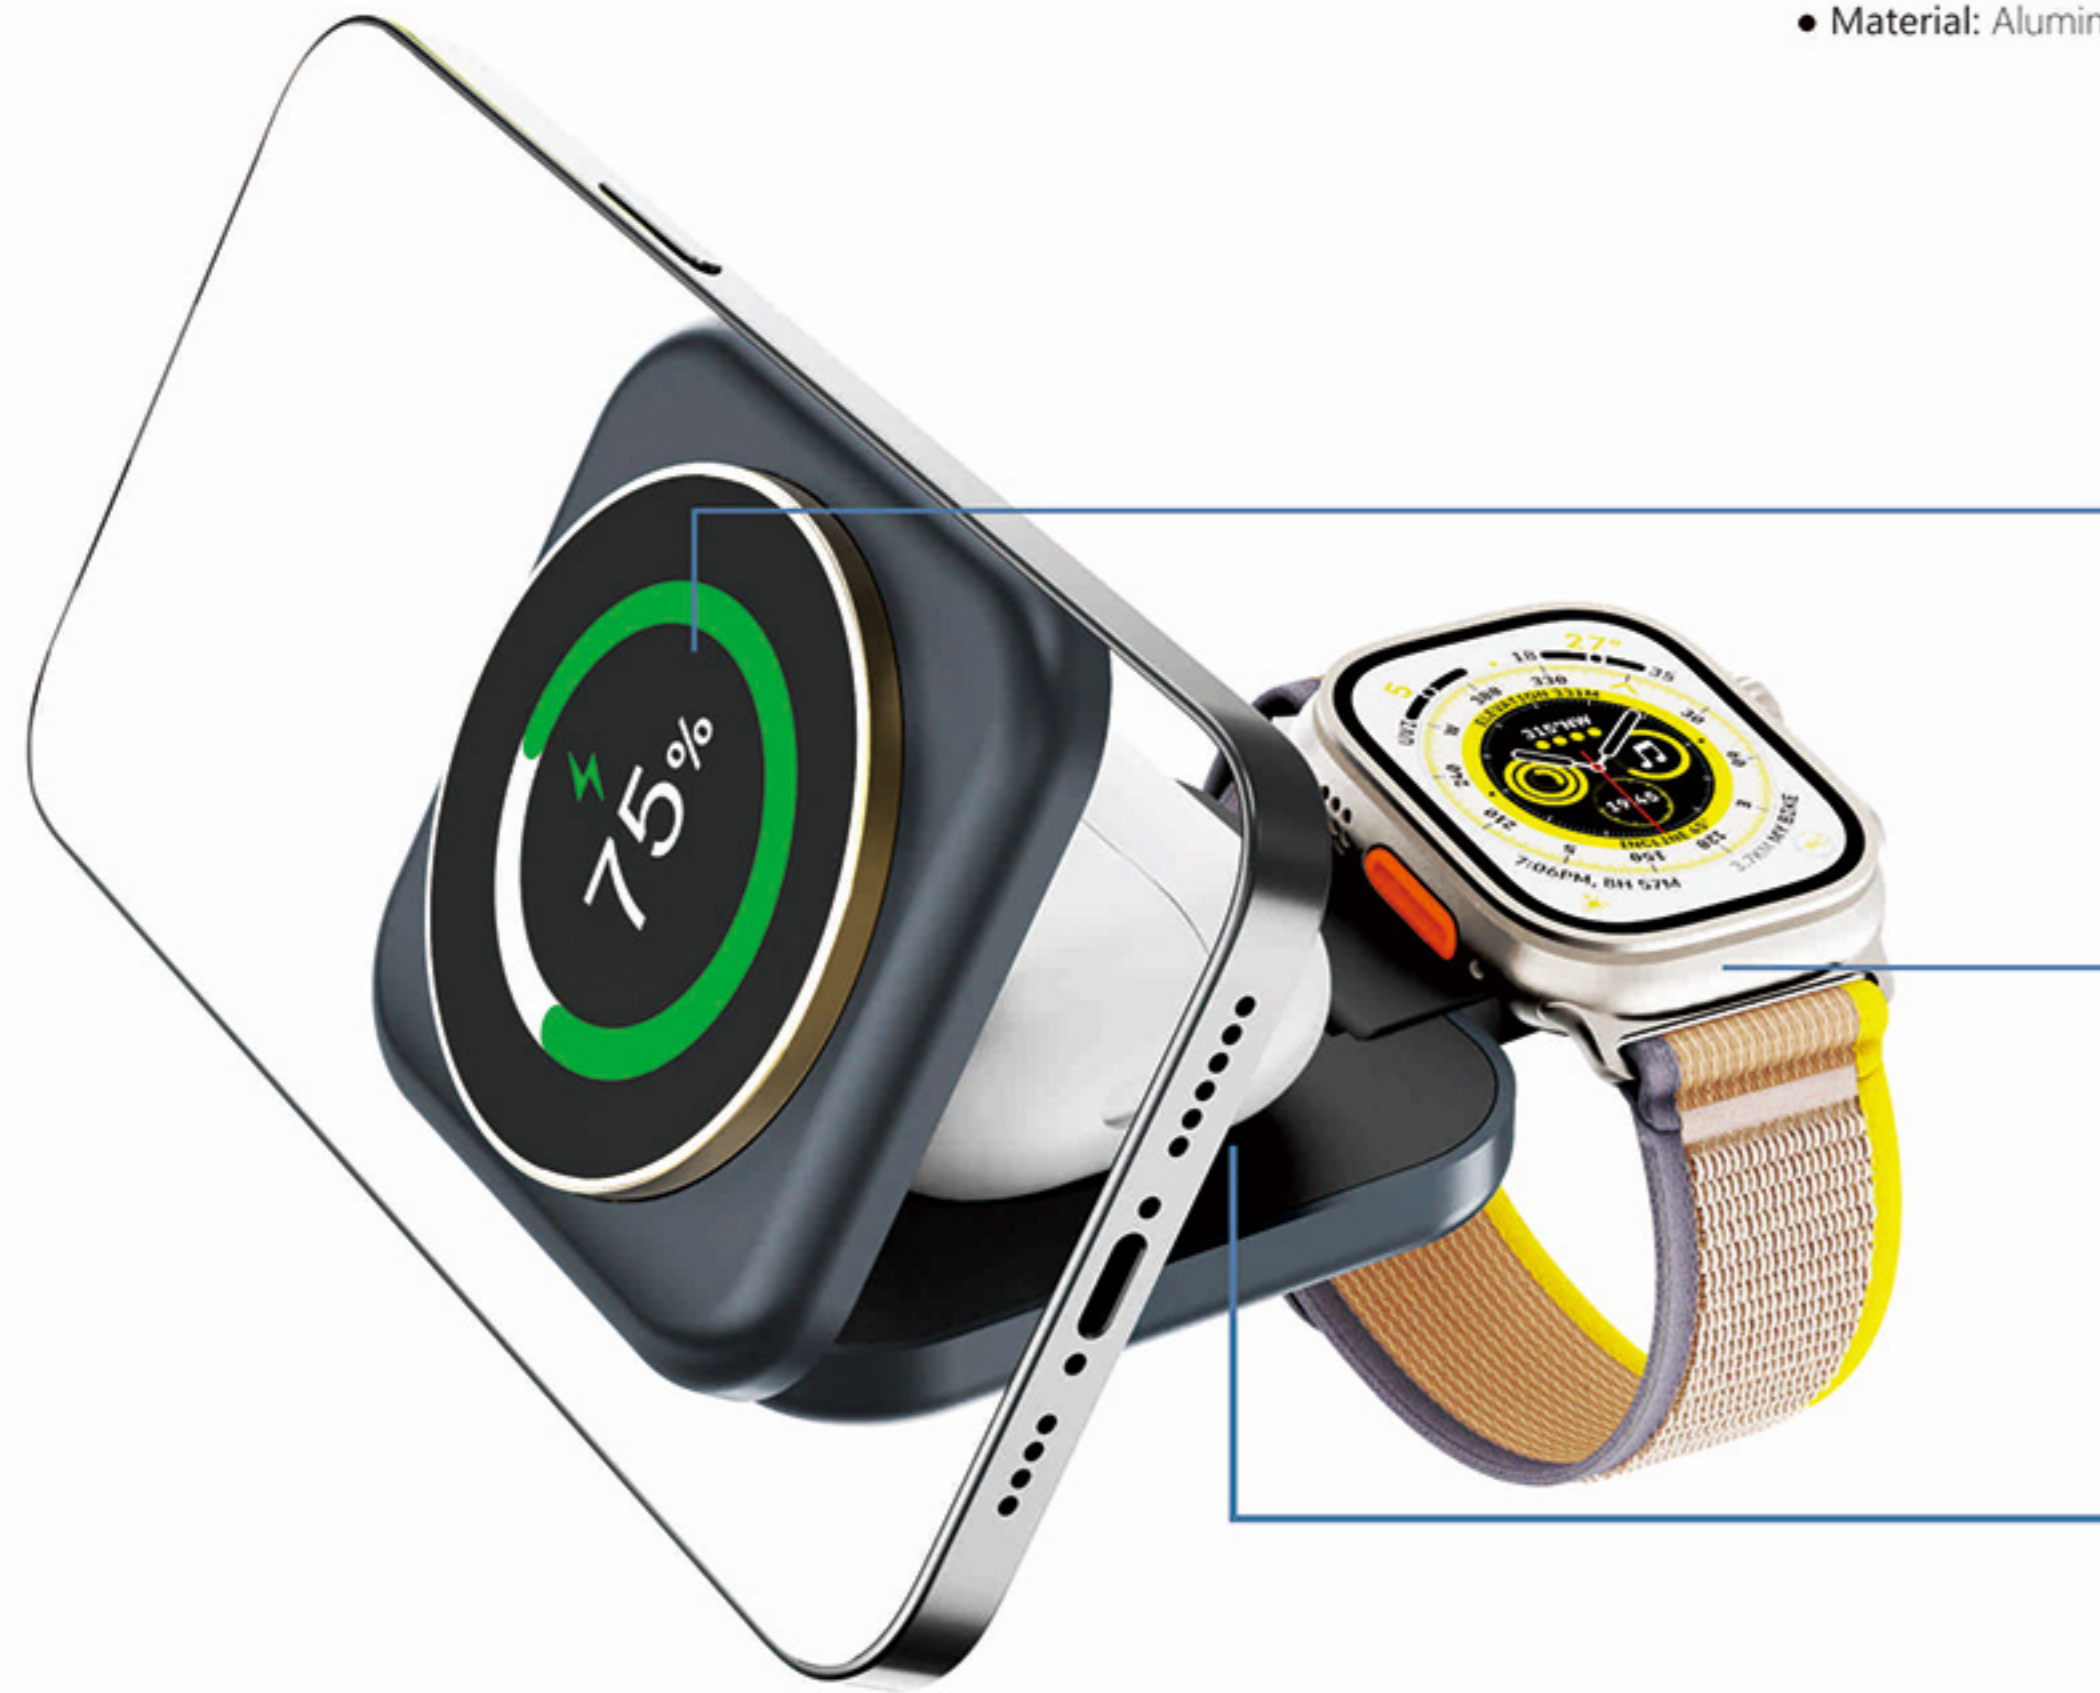

TRAVEL PAD NANO

3 in 1 Magnetic Wireless Charging Station with Airtag Storage

- **UNWXC-T01**
- **Input:** Type-C PD 9V-3A Max
- **Output:** Mobile phone 15W, Earphone 5W, Watch 3W
- **Product Size:** 70*70*22mm
- **Product Weight:** 120g
- **Transmission Distance:** 1-4mm
- **Material:** Aluminum Alloy+High Alumina Glass+abs+pc

15w
For iPhone

3w
For Apple Watch

5w
For AirPods