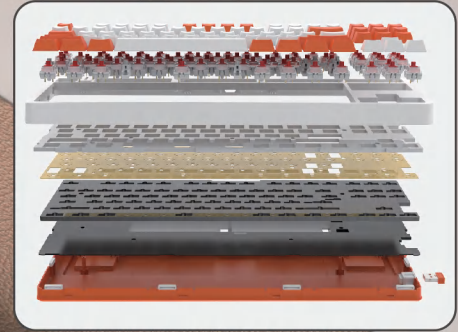

Model	Hotswap	BT1	BT2	WiFi	USB	Rainbow	RGB	NKRO	Battery
KY-MK129					✓	✓		✓	
KY-MK129	✓				✓		✓	✓	
KY-MK129	✓	✓	✓	✓	✓		✓	✓	✓

VIA Software

Gasket

4000 mAh

Model	Hotswap	⌘1	⌘2	📶	🔌	Rainbow	RGB	NKRO	🔋
KY-MK131/132					✓	✓		✓	
KY-MK131/132	✓				✓		✓	✓	
KY-MK131/132	✓	✓	✓	✓	✓		✓	✓	✓
KY-MK133	✓	✓	✓	✓	✓		✓	✓	✓