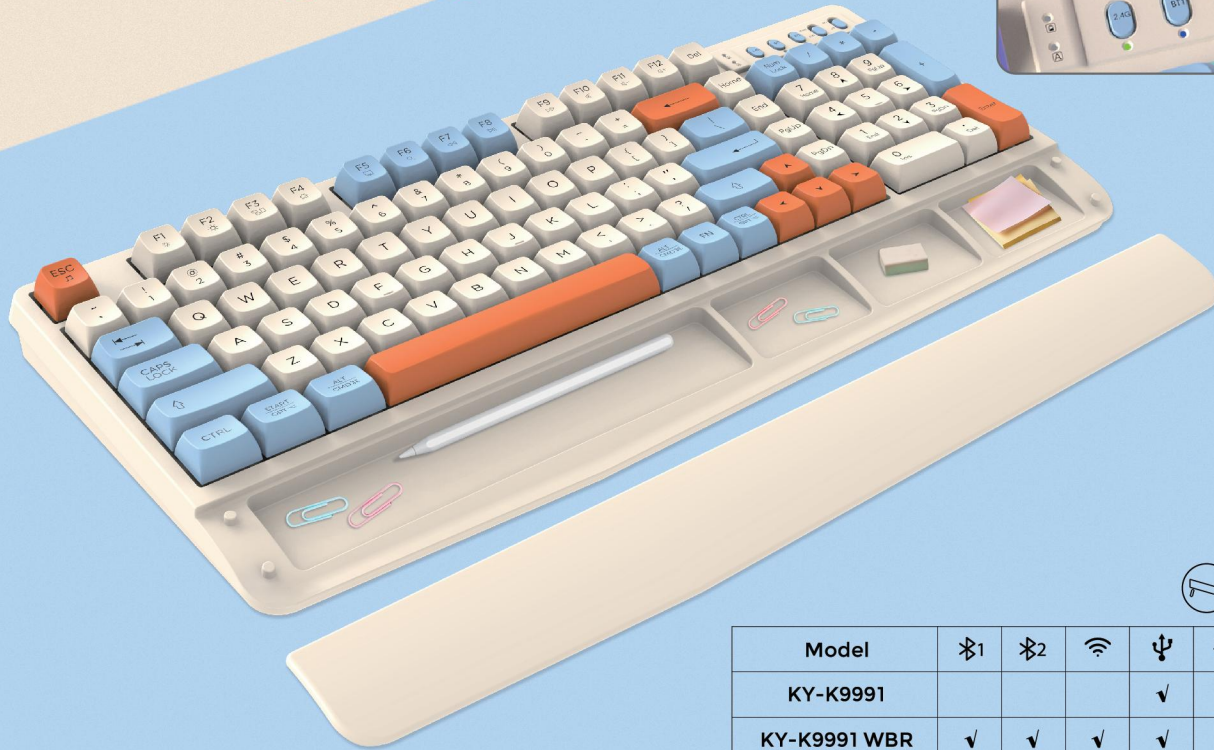

Gaming Keyboard

Dual foldable feet

Model	✖1	✖2	📶	🔌	☀️	26 Keys	🔋
KY-K9991				✓	✓	✓	
KY-K9991 WBR	✓	✓	✓	✓		✓	✓
KY-K9991 WBR-BL	✓	✓	✓	✓	✓	✓	✓