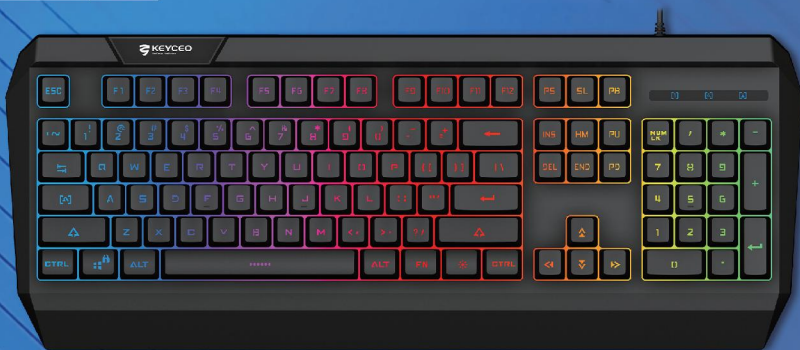

Model	📶	🔌	☀️	19 Keys	26 Keys	🔋
KY-K9810		✓	✓	✓		
KY-K9810 RGB		✓	✓		✓	
KY-K9810R	✓		✓		✓	✓

Model	📶	🔌	☀️	19 Keys	26 Keys	🔋	🔋
KY-K9830		✓	✓	✓			
KY-K9830 RGB		✓	✓		✓		
KY-K9830R	✓				✓	✓	
KY-K9830WR	✓		✓		✓		✓