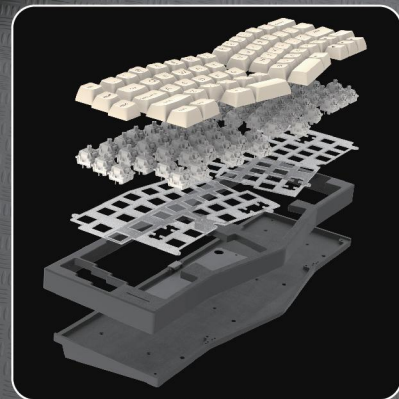

Model	USB	NKRO
KY-MK122	✓	✓

QMK-VIA Software

Hot Swap

RGB

DIY