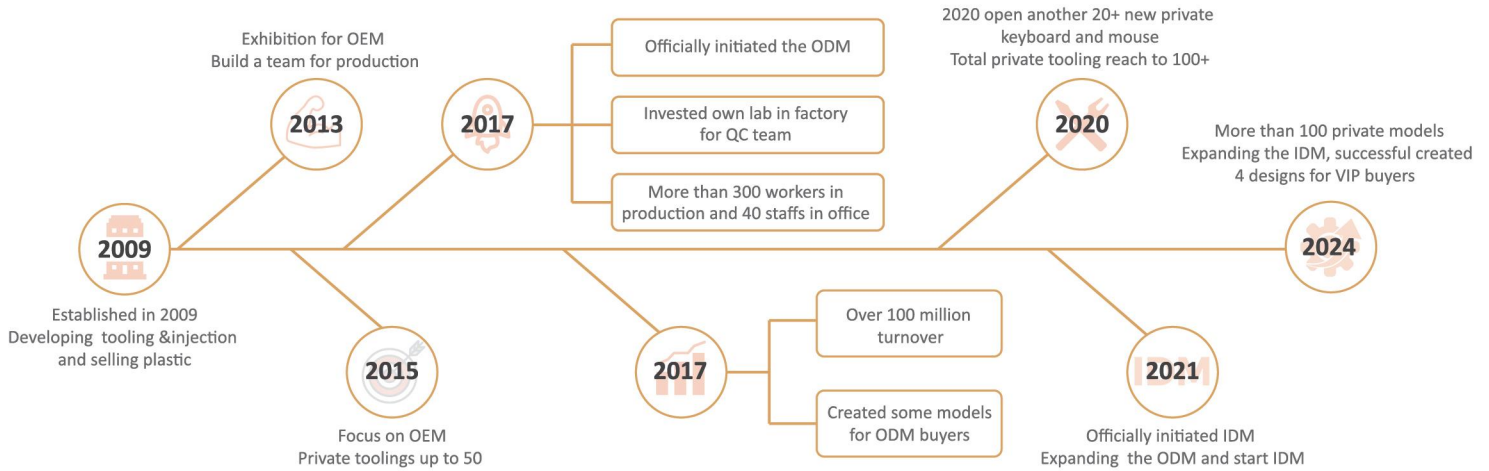

**Excellent Game Action**

Actuaion Distance **0.01-0.14mm**

**Efficient Working Mode**

Actuaion Distance **1.4-4.0mm**

**2024~2025**

# Development course