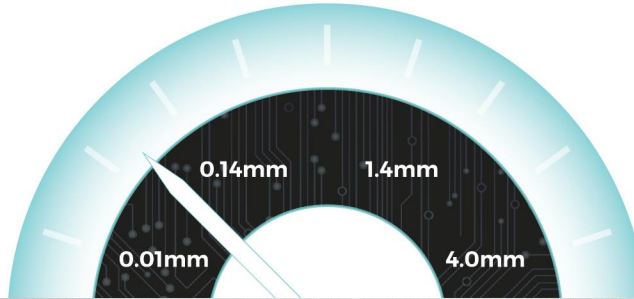

**Excellent Game Action**

Actuaion Distance **0.01-0.14mm**

**Efficient Working Mode**

Actuaion Distance **1.4-4.0mm**

**2024~2025**