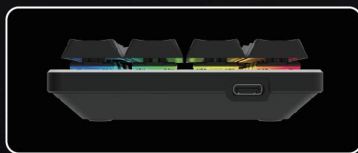

Model	⌘1	⌘2	📶	🔌	☀️	🔋
KY-MK134	✓	✓	✓	✓	✓	✓
KY-MK134				✓	✓	

Model	⌘1	⌘2	📶	🔌	☀️	🔋
KY-MK135	✓	✓	✓	✓	✓	✓
KY-MK135				✓	✓	

Model	⌘1	⌘2	📶	🔌	RGB	🔋
KY-MK106	✓	✓	✓	✓	✓	✓
KY-MK106				✓	✓	

Model	🔌	Rainbow	RGB	NKRO
KY-MK35	✓	✓		✓
KY-MK35	✓		✓	✓