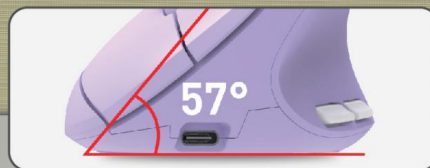

Model	Bluetooth 1	Bluetooth 2	WiFi	USB	Battery	Charging
KY-4910				✓		
KY-4910W			✓		✓	
KY-4910WB	✓	✓	✓		✓	
KY-4910WBR	✓	✓	✓			✓