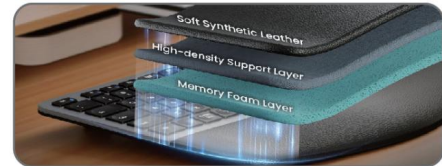

Model	Bluetooth 1	Bluetooth 2	WiFi	USB	Battery	Charging
KY-K884				✓		
KY-K884WB	✓	✓	✓		✓	
KY-K884WBR	✓	✓	✓			✓