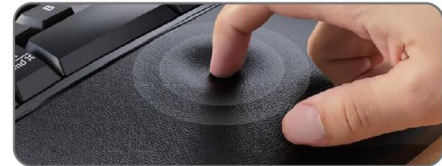

Model	Bluetooth 1	Bluetooth 2	WiFi	USB	Battery	Charging
KY-K884				✓		
KY-K884WB	✓	✓	✓		✓	
KY-K884WBR	✓	✓	✓			✓