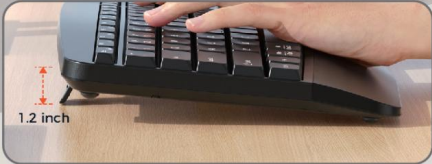

Model	Bluetooth 1	Bluetooth 2	WiFi	USB	Battery	Charging
KY-K881				✓		
KY-K881WB	✓	✓	✓		✓	
KY-K881WBR	✓	✓	✓			✓