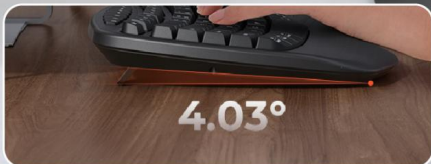

Four directions
of the roller

Up to 2400 DPI
(Mouse)

Model	Bluetooth 1	Bluetooth 2	WiFi	USB	Battery	Charging
KY-4920				✓		
KY-4920W			✓		✓	
KY-4920WB	✓	✓	✓		✓	
KY-4920WBR	✓	✓	✓			✓