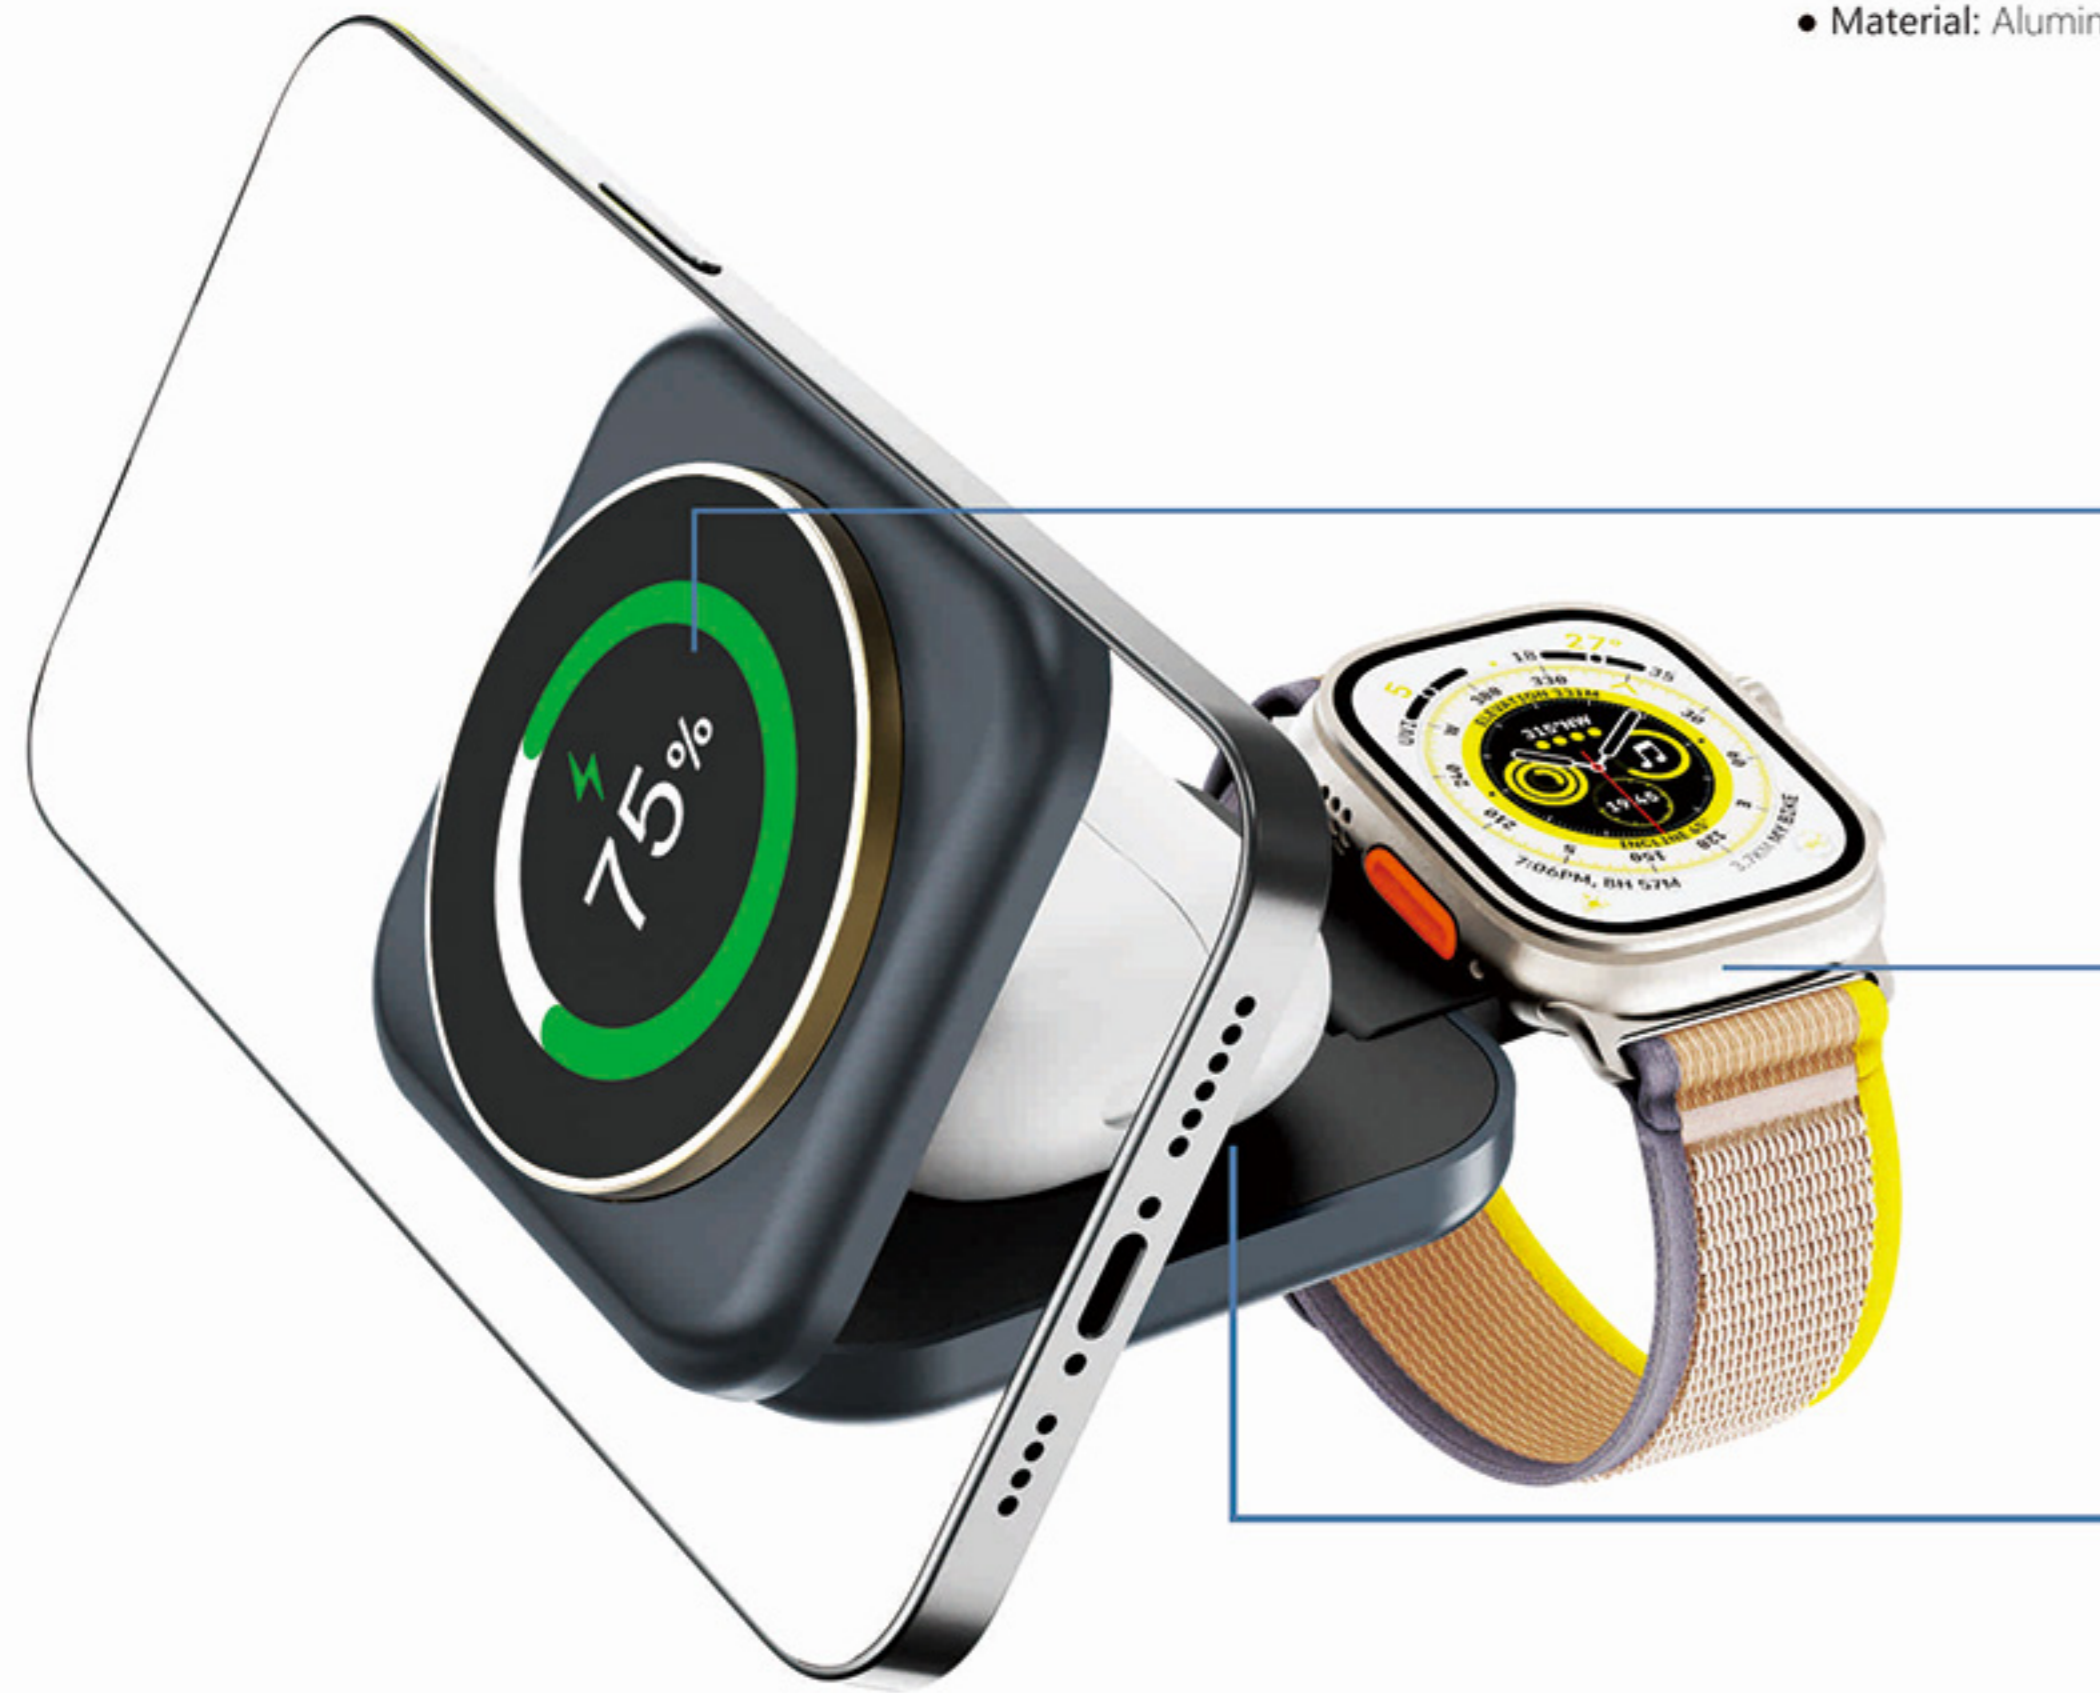

# TRAVEL PAD NANO

3 in 1 Magnetic Wireless Charging Station with Airtag Storage

- UNWXC-T01
- Input: Type-C PD 9V-3A Max
- Output: Mobile phone 15W, Earphone 5W, Watch 3W
- Product Size: 70\*70\*22mm
- Product Weight: 120g
- Transmission Distance: 1-4mm
- Material: Aluminum Alloy+High Alumina Glass+abs+pc

## TRAVEL PAD NANO

3 in 1 Magnetic Wireless Charging Station with Airtag Storage