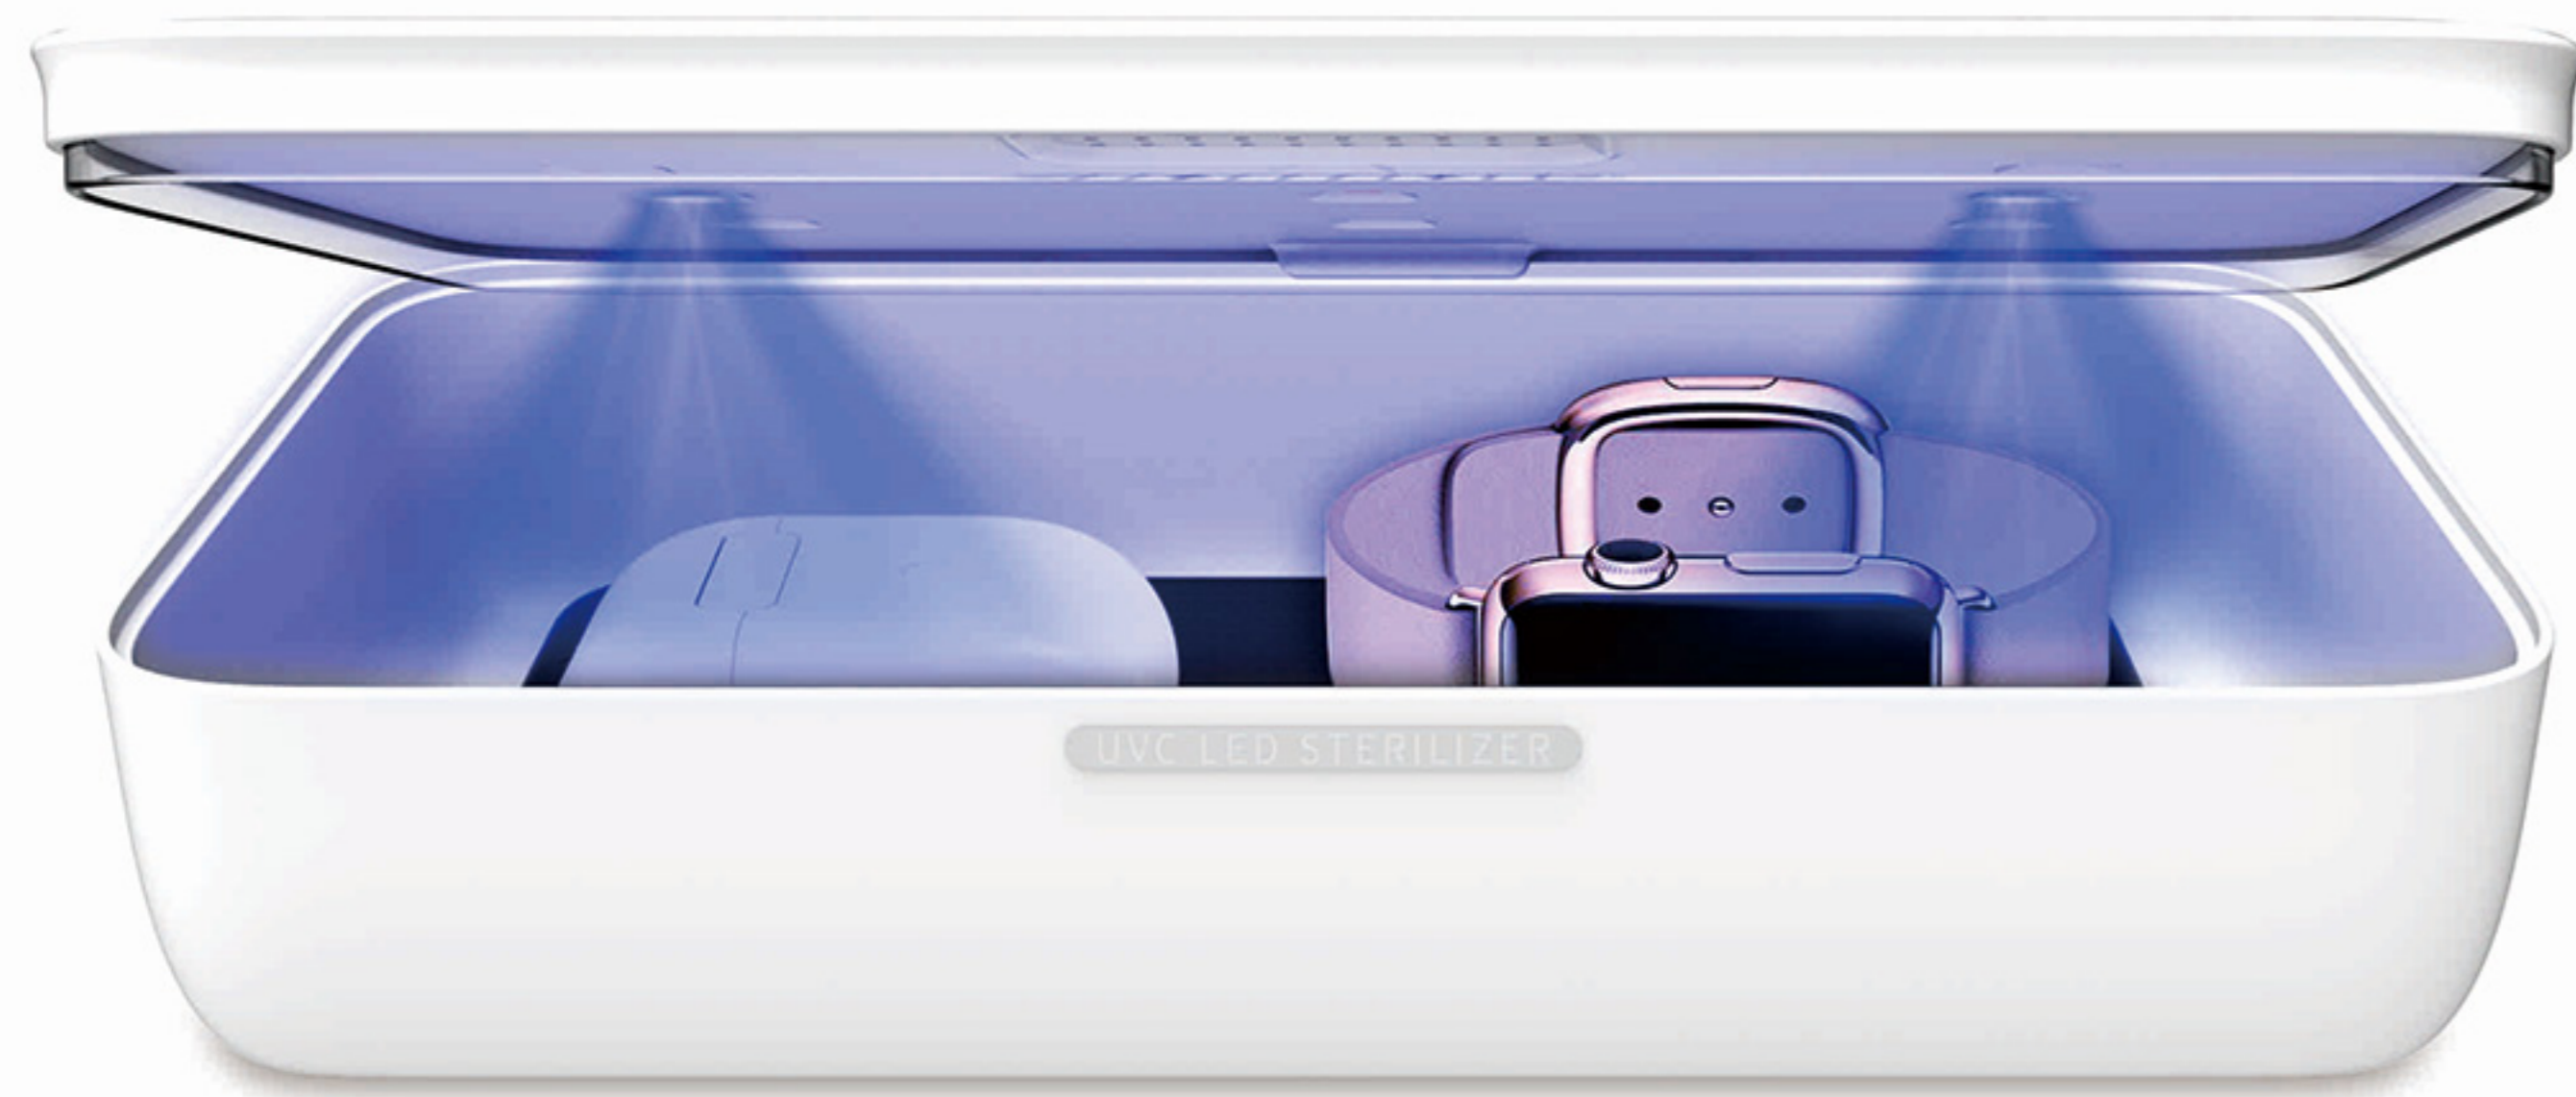

Ultraviolet C

Disinfection And Wireless Charging

99.9% sterilization rate can be met in 5 to 10 minutes