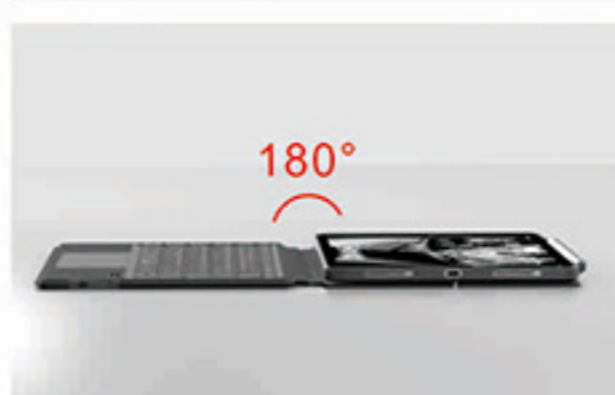

Invisible hinge
for multiple viewing angles