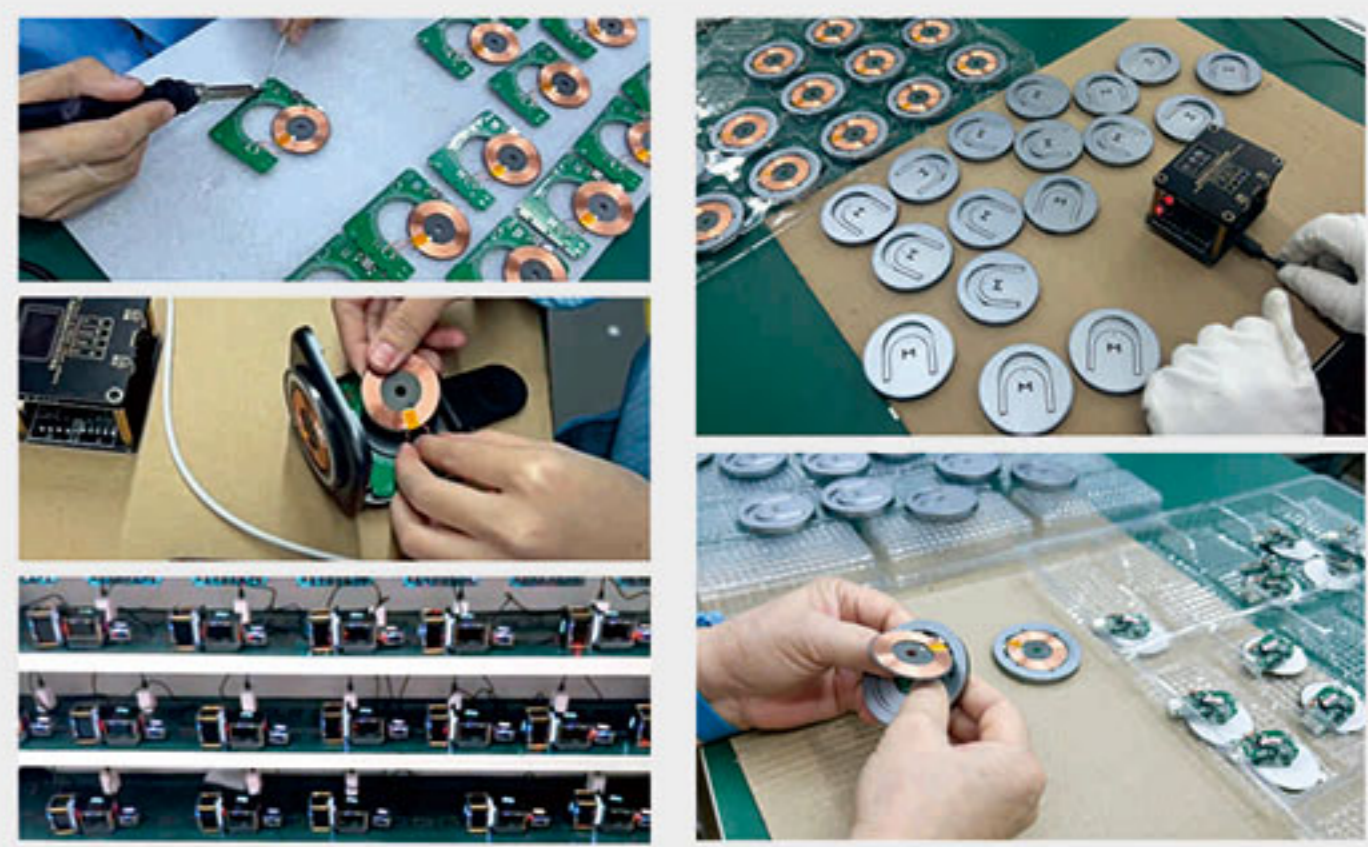

**H5.2B-406**

BOOTH NUMBER

OEM/ODM  
Manufacturer

16  
Years  
Experience

Assembling, 100% QC  
Inspection and Packaging

Manufacturing & Production

**Biscuit Mini**  
with Kickstand