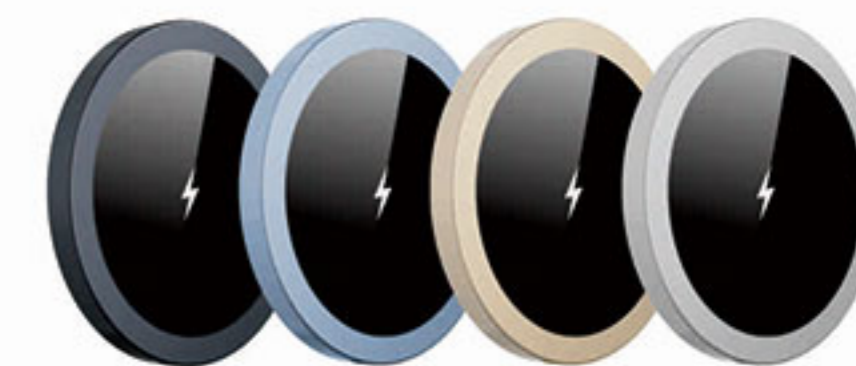

## **BISCUIT Mini** with Kickstand

UNWXC-S20

- Input: 9V-2A
- Output: 5W / 7.5W / 10W / 15W
- Wireless charging operating frequency: 100-205Khz
- Product size: 56.4\*5.5mm
- Wireless charging efficiency: 75%
- Overcurrent protection, Overvoltage protection
- Support Samsung 15W fast charge