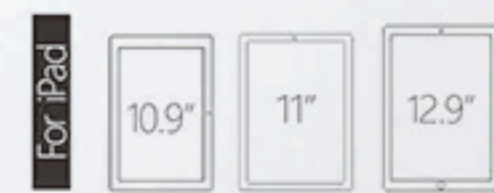

## MAGIC-PRO KEYBOARD

With Detachable Back Cover

Detachable magnetic back cover  
Multilevel magnetic attachment  
- 4 horizontal levels  
- 1 vertical level  
Invisible hinge for adjustable stand