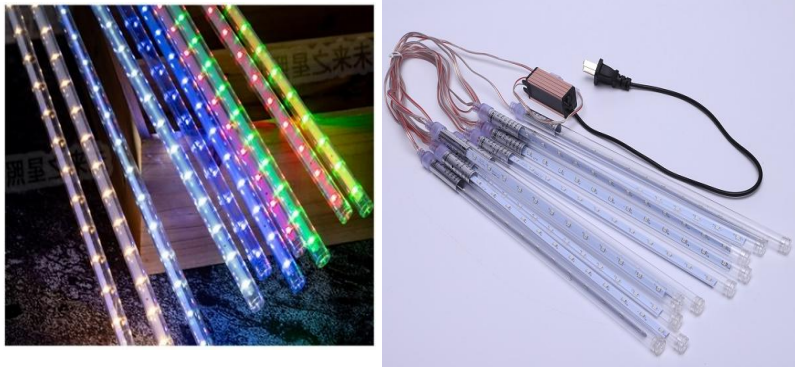

Led meteor shower lights
Clear PVC tube diameter: 30mm
In/Out: AC85V-265V/ 12V
10pcs Tube/SET
Length:
30cm/24leds,50cm/48leds,80cm/72leds
Led color:
white,red,blue,green,warm white
Waterproof IP44