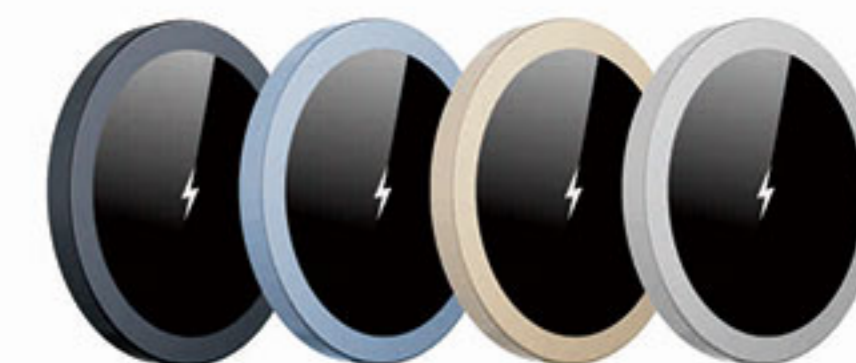

BISCUIT Mini with Kickstand

UNWXC-S20

- Input: 9V-2A
- Output: 5W / 7.5W / 10W / 15W
- Wireless charging operating frequency: 100-205Khz
- Product size: 56.4*5.5mm
- Wireless charging efficiency: 75%
- Overcurrent protection, Overvoltage protection
- Support Samsung 15W fast charge

BISCUIT Mini 2 (Qi2) with Kickstand

UNWXC-S30

- Input: 9V-2A
- Output: 5W / 7.5W / 10W / 15W
- Wireless charging operating frequency: 100-205Khz
- Product size: 59.5*8.6mm
- Wireless charging efficiency: 75%
- Overcurrent protection, Overvoltage protection
- Support Samsung 15W fast charge

TRAVEL PAD NANO

3 in 1 Magnetic Wireless Charging Station with Airtag Storage

- UNWXC-T01
- Input: Type-C PD 9V-3A Max
- Output: Mobile phone 15W, Earphone 5W, Watch 3W
- Product Size: 70*70*22mm
- Product Weight: 120g
- Transmission Distance: 1-4mm
- Material: Aluminum Alloy+High Alumina Glass+abs+pc

- Input: Type-C PD 9V-3A Max
- Output: Mobile phone 15W, Earphone 5W, Watch 3W
- Product Size: 70*70*22mm
- Product Weight: 120g
- Transmission Distance: 1-4mm
- Material: Aluminum Alloy+High Alumina Glass+ABS+PC