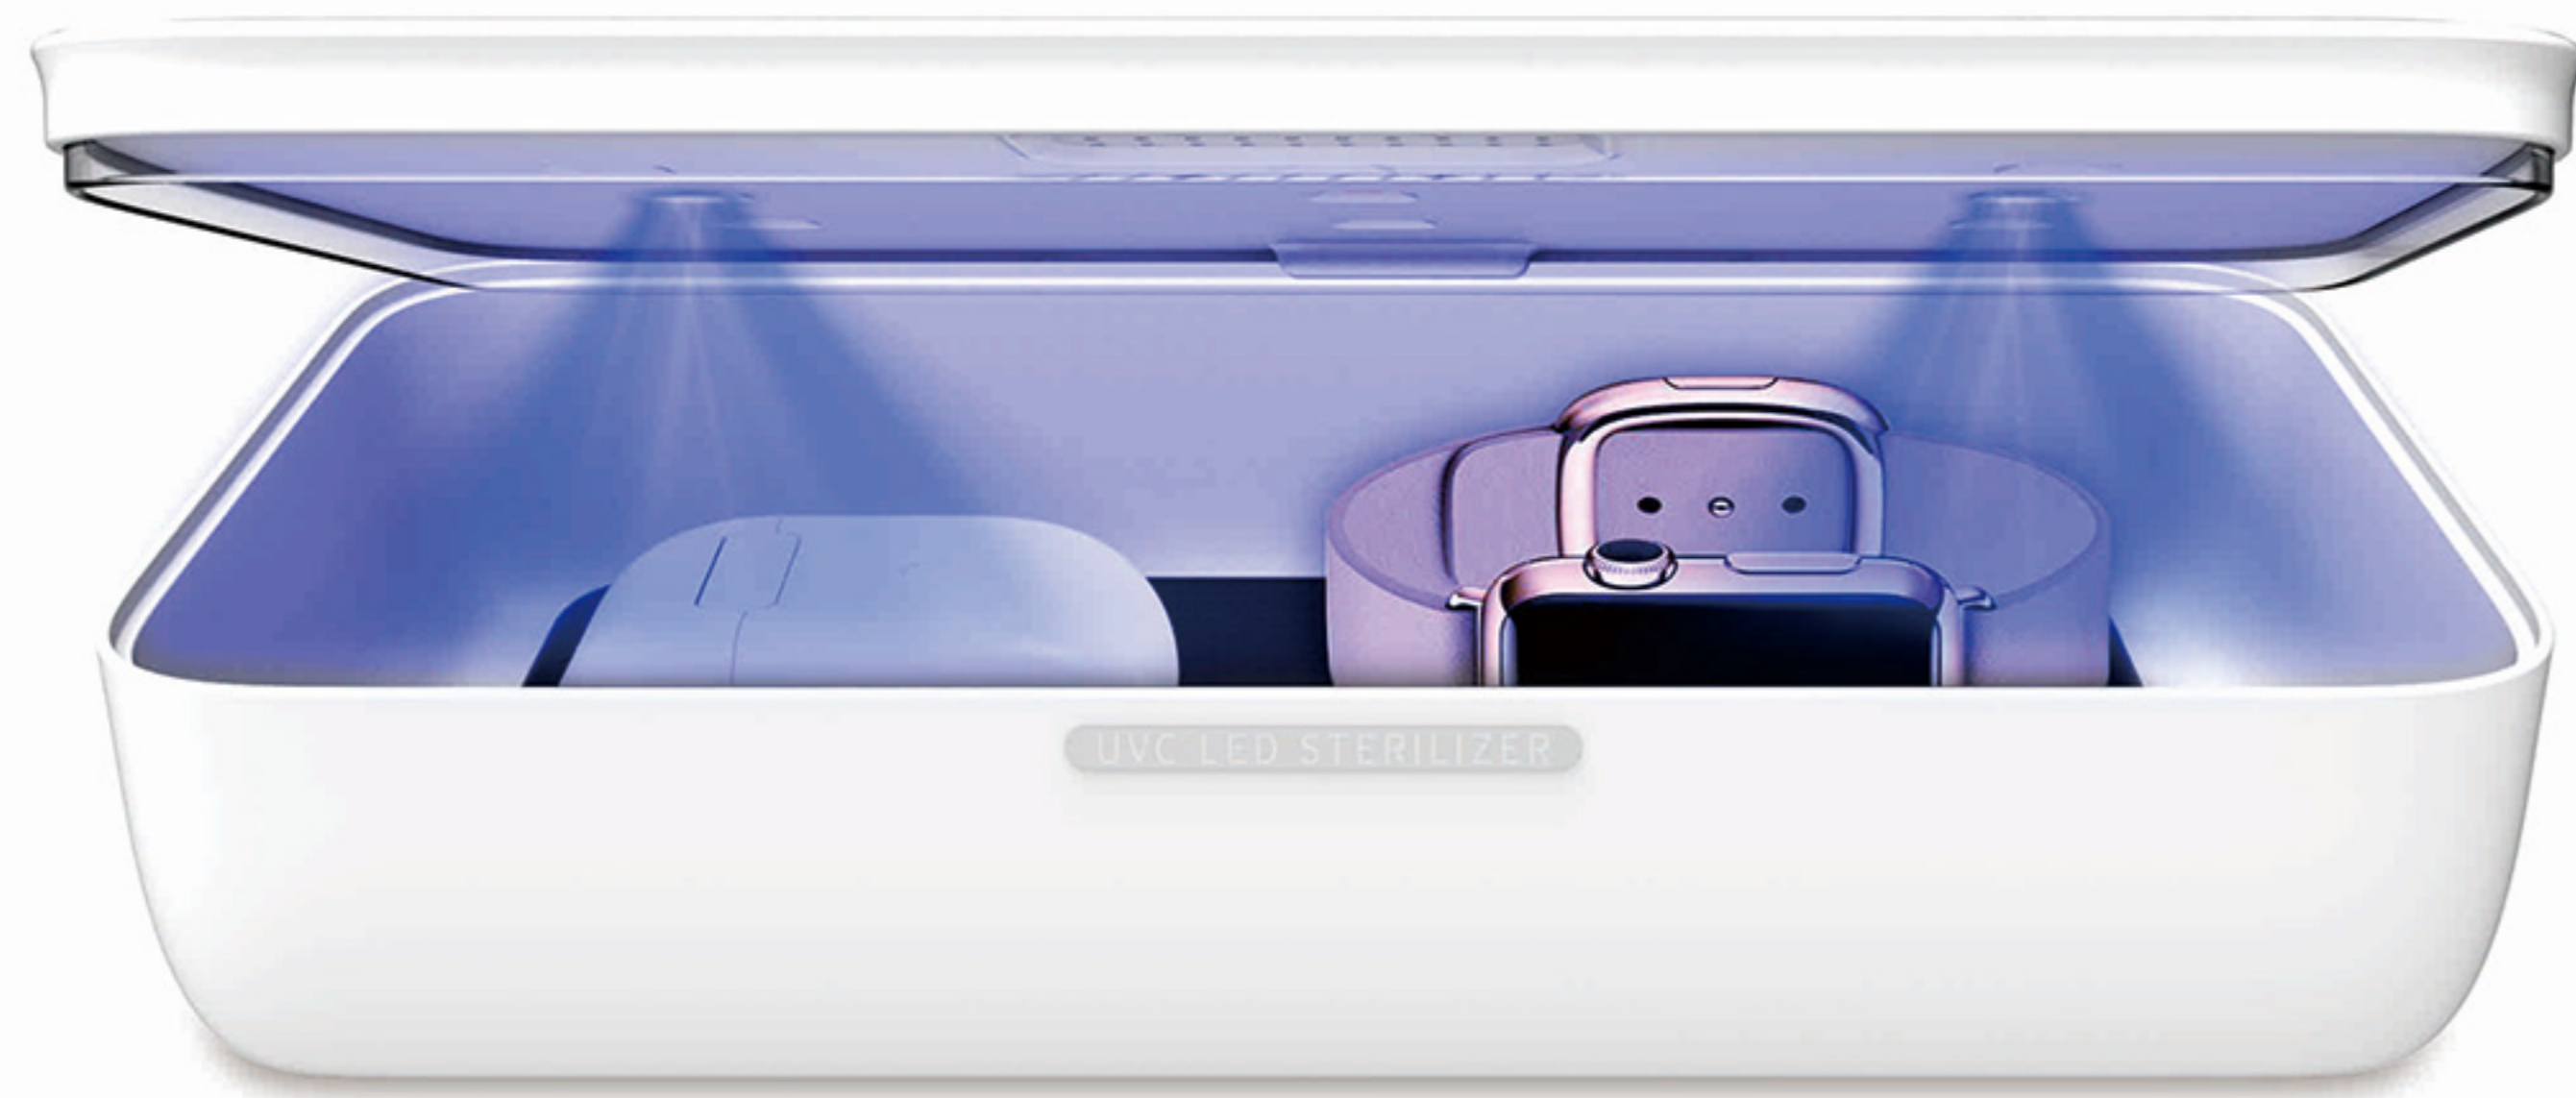

TRAVEL PAD NANO

3 in 1 Magnetic Wireless Charging Station with Airtag Storage

- UNWXC-T01
- Input: Type-C PD 9V-3A Max
- Output: Mobile phone 15W, Earphone 5W, Watch 3W
- Product Size: 70*70*22mm
- Product Weight: 120g
- Transmission Distance: 1-4mm
- Material: Aluminum Alloy+High Alumina Glass+abs+pc

Power switch

Type-C charging interface

Can Rotate 360°

Biscuit Mini 2 (Qi2)

15W Magnetic Wireless Charger with Car Mount

Biscuit Mini 2 (Qi2)

15W Magnetic Wireless Charger with Car Mount
UNWXC-C11

- Input: 9V-2A
- Efficiency: 78%
- Net weight: 68g
- Product size: 60*92mm
- Cable length: 0.8m
- Wireless output: 5W-7.5W-10W-15W
- Transmission distance: 2mm
- Material: ABS+PC+Stainless steel
- Working frequency: 100-205khz

**360° Rotation
Foldable Magnetic
Wireless Charging Stand**

**Mini Foldable Magnetic
Wireless Charging Stand**

Ultraviolet C

Disinfection And Wireless Charging

99.9% sterilization rate can be met in 5 to 10 minutes

Ultraviolet LED Disinfection Box

Kills Harmful Bacteria For A Healthier Living

MAGIC-PRO KEYBOARD

With Detachable Back Cover

Detachable magnetic back cover
Multilevel magnetic attachment
- 4 horizontal levels
- 1 vertical level
Invisible hinge for adjustable stand