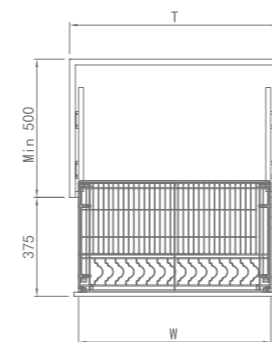

## Bearing

TALLSEN

# Starlink

**FOUR-SIDE DISH BASKET**

Item No	Cabinet ( mm )	D*W*H (mm)	Material	Finish	Loading capacity
PO1065-600	600	465*565*150	Cold rolled steel/ Stainless steel	Chrome plating/ Nano plating	30kg
PO1065-700	700	465*665*150	Cold rolled steel/ Stainless steel	Chrome plating/ Nano plating	30kg
PO1065-800	800	465*765*150	Cold rolled steel/ Stainless steel	Chrome plating/ Nano plating	30kg
PO1065-900	900	465*865*150	Cold rolled steel/ Stainless steel	Chrome plating/ Nano plating	30kg

Four-Side Dish Basket  
**PO1065**  
 TALLSEN

**FOUR-SIDE POT BASKET**

Item No	Cabinet ( mm )	D*W*H (mm)	Material	Finish	Loading capacity
PO1066-400	400	465*365*150	Cold rolled steel/ Stainless steel	Chrome plating/ Nano plating	30kg
PO1066-500	500	465*465*150	Cold rolled steel/ Stainless steel	Chrome plating/ Nano plating	30kg
PO1066-600	600	465*565*150	Cold rolled steel/ Stainless steel	Chrome plating/ Nano plating	30kg
PO1066-700	700	465*665*150	Cold rolled steel/ Stainless steel	Chrome plating/ Nano plating	30kg
PO1066-800	800	465*765*150	Cold rolled steel/ Stainless steel	Chrome plating/ Nano plating	30kg
PO1066-900	900	465*865*150	Cold rolled steel/ Stainless steel	Chrome plating/ Nano plating	30kg