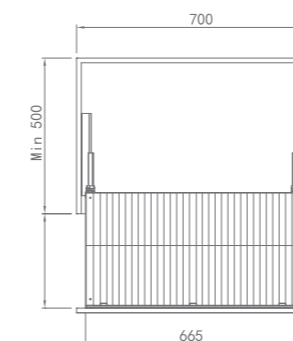

# Starlink

**FOUR-SIDE DISH BASKET**

Item No	Cabinet ( mm )	D*W*H (mm)	Material	Finish	Loading capacity
PO1065-600	600	465*565*150	Cold rolled steel/ Stainless steel	Chrome plating/ Nano plating	30kg
PO1065-700	700	465*665*150	Cold rolled steel/ Stainless steel	Chrome plating/ Nano plating	30kg
PO1065-800	800	465*765*150	Cold rolled steel/ Stainless steel	Chrome plating/ Nano plating	30kg
PO1065-900	900	465*865*150	Cold rolled steel/ Stainless steel	Chrome plating/ Nano plating	30kg

Four-Side Dish Basket  
**PO1065**  
 TALLSEN

**FOUR-SIDE POT BASKET**

Item No	Cabinet ( mm )	D*W*H (mm)	Material	Finish	Loading capacity
PO1066-400	400	465*365*150	Cold rolled steel/ Stainless steel	Chrome plating/ Nano plating	30kg
PO1066-500	500	465*465*150	Cold rolled steel/ Stainless steel	Chrome plating/ Nano plating	30kg
PO1066-600	600	465*565*150	Cold rolled steel/ Stainless steel	Chrome plating/ Nano plating	30kg
PO1066-700	700	465*665*150	Cold rolled steel/ Stainless steel	Chrome plating/ Nano plating	30kg
PO1066-800	800	465*765*150	Cold rolled steel/ Stainless steel	Chrome plating/ Nano plating	30kg
PO1066-900	900	465*865*150	Cold rolled steel/ Stainless steel	Chrome plating/ Nano plating	30kg