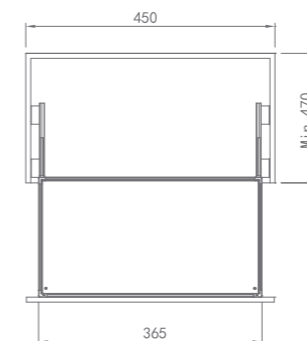

# Starlink

**FOUR-SIDE DISH BASKET**

Item No	Cabinet ( mm )	D*W*H (mm)	Material	Finish	Loading capacity
PO1065-600	600	465*565*150	Cold rolled steel/ Stainless steel	Chrome plating/ Nano plating	30kg
PO1065-700	700	465*665*150	Cold rolled steel/ Stainless steel	Chrome plating/ Nano plating	30kg
PO1065-800	800	465*765*150	Cold rolled steel/ Stainless steel	Chrome plating/ Nano plating	30kg
PO1065-900	900	465*865*150	Cold rolled steel/ Stainless steel	Chrome plating/ Nano plating	30kg

Four-Side Dish Basket  
**PO1065**  
 TALLSEN

**FOUR-SIDE POT BASKET**

Item No	Cabinet ( mm )	D*W*H (mm)	Material	Finish	Loading capacity
PO1066-400	400	465*365*150	Cold rolled steel/ Stainless steel	Chrome plating/ Nano plating	30kg
PO1066-500	500	465*465*150	Cold rolled steel/ Stainless steel	Chrome plating/ Nano plating	30kg
PO1066-600	600	465*565*150	Cold rolled steel/ Stainless steel	Chrome plating/ Nano plating	30kg
PO1066-700	700	465*665*150	Cold rolled steel/ Stainless steel	Chrome plating/ Nano plating	30kg
PO1066-800	800	465*765*150	Cold rolled steel/ Stainless steel	Chrome plating/ Nano plating	30kg
PO1066-900	900	465*865*150	Cold rolled steel/ Stainless steel	Chrome plating/ Nano plating	30kg

# Nebula

**FOUR-SIDE BOARD BASKET**

Item No	Cabinet ( mm )	D*W*H (mm)	Material	Finish	Loading capacity
PO1057-400	400	450*365*150	Cold rolled steel/ MDF	Chrome plating/ Nano plating	30kg
PO1057-450	450	450*415*150	Cold rolled steel/ MDF	Chrome plating/ Nano plating	30kg
PO1057-500	500	450*465*150	Cold rolled steel/ MDF	Chrome plating/ Nano plating	30kg
PO1057-600	600	450*565*150	Cold rolled steel/ MDF	Chrome plating/ Nano plating	30kg
PO1057-700	700	450*665*150	Cold rolled steel/ MDF	Chrome plating/ Nano plating	30kg
PO1057-800	800	450*765*150	Cold rolled steel/ MDF	Chrome plating/ Nano plating	30kg
PO1057-900	900	450*865*150	Cold rolled steel/ MDF	Chrome plating/ Nano plating	30kg