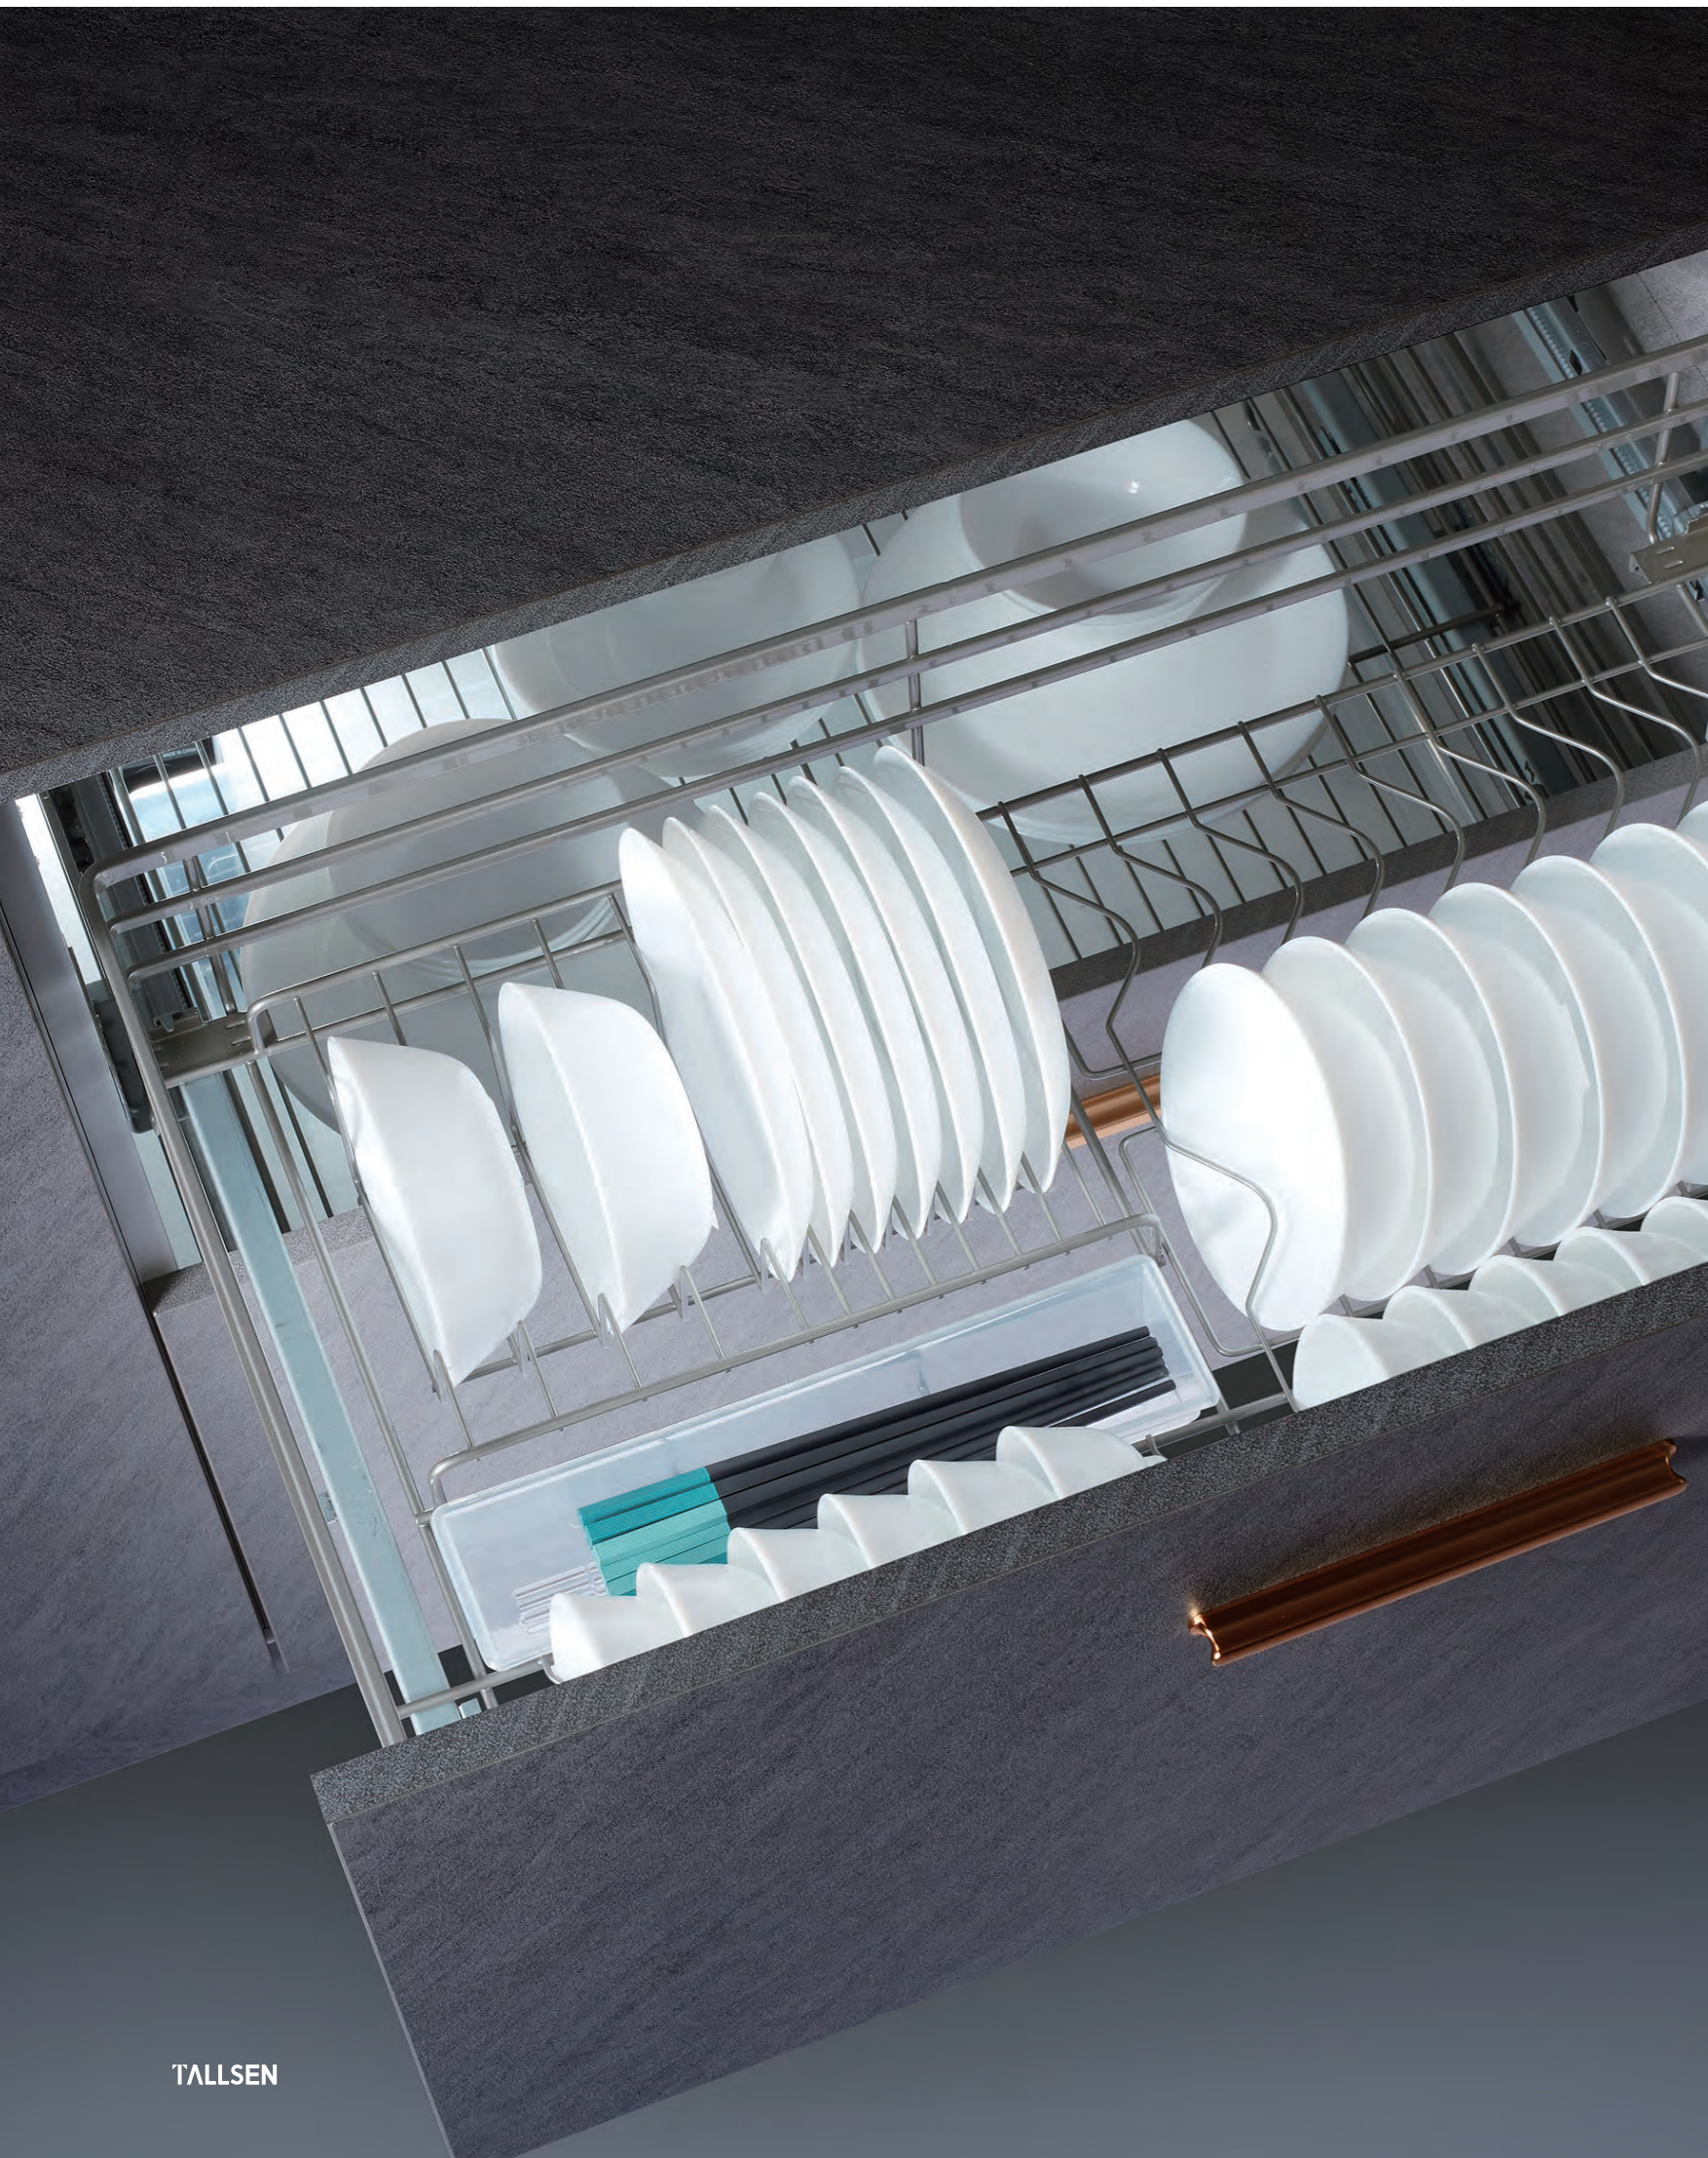

FOUR-SIDE DISH BASKET

Item No	Cabinet (mm)	D*W*H (mm)	Material	Finish	Loading capacity
PO1065-600	600	465*565*150	Cold rolled steel/ Stainless steel	Chrome plating/ Nano plating	30kg
PO1065-700	700	465*665*150	Cold rolled steel/ Stainless steel	Chrome plating/ Nano plating	30kg
PO1065-800	800	465*765*150	Cold rolled steel/ Stainless steel	Chrome plating/ Nano plating	30kg
PO1065-900	900	465*865*150	Cold rolled steel/ Stainless steel	Chrome plating/ Nano plating	30kg

Four-Side Dish Basket
PO1065
TALLSEN