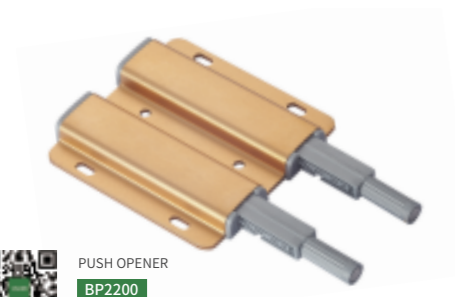

## Cabinet Door Door Opener

PUSH OPENER  
BP2100  
TALLSEN

- ▶ Material: aluminium&POM
- ▶ Color: gold
- ▶ Accessories : Magnetic head, screws and dowels

88mm	140mm
36g	300pcs/carton

## Door Drawer Latch Catch Set

PUSH OPENER  
BP2400  
TALLSEN

- ▶ Material: aluminium&POM
- ▶ Color: gray
- ▶ Accessories : Magnetic head, screws and dowels

83mm	123mm
13g	1000pcs/carton

## Drawers Effortless Magnet Push Latch

PUSH OPENER  
BP2200  
TALLSEN

- ▶ Material: aluminium&POM
- ▶ Color: gold
- ▶ Accessories : Magnetic head, screws and dowels

90mm	140mm
67g	150pcs/carton

## Hidden Type Push Opener

PUSH OPENER  
BP2700  
TALLSEN

- ▶ Material: POM
- ▶ Color: gray
- ▶ Accessories : Magnetic head, screws and dowels

85mm	125mm
13g	1000pcs/carton