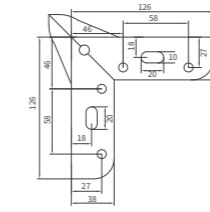

SOFA LEGS
FE8030
TALLSEN

- Material: iron
- Installation: Screw fixing
- Color option: Matt black

10MM / 13MM / 15MM / 17MM
1pc/pollybag 60pcs/carton