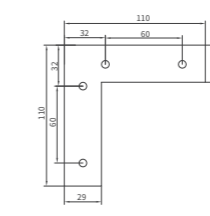

SOFA LEGS
FE8060
TALLSEN

- Material: iron
- Installation: Screw fixing
- Color option: titanium gold

12MM / 15MM / 18MM / 20MM
1pc/pollybag 60pcs/carton