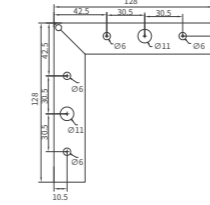

SOFA LEGS
FE8040
TALLSEN

- Material: iron
- Installation: Screw fixing
- Color option: Chrome

10MM / 13MM / 15MM / 17MM
1pc/pollybag 60pcs/carton