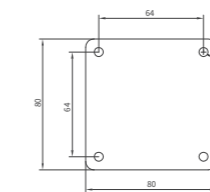

SOFA LEGS
FE8040
TALLSEN

- ▶ Material: iron
- ▶ Installation: Screw fixing
- ▶ Color option: Chrome

10MM / 13MM / 15MM / 17MM
1pc/pollybag 60pcs/carton

SOFA LEGS
FE8050
TALLSEN

- ▶ Material: iron
- ▶ Installation: Screw fixing
- ▶ Color option: black & gold