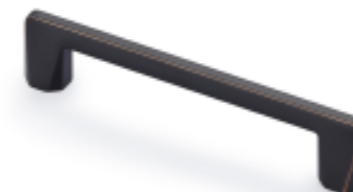

HANDLE
ZH3270
TALLSEN

- ▶ Name: Modern simple handle
- ▶ Material: Zinc alloy
- ▶ Color: Brushed gold
- ▶ Craft: Electroplating

KNOB		35mm	24mm	35mm
96mm		110mm	23mm	15mm
128mm		142mm	23mm	15mm
160mm		174mm	23mm	15mm

HANDLE
ZH3220
TALLSEN

- ▶ Name: Modern Bedroom Door Handles
- ▶ Material: Zinc alloy + diamond
- ▶ Color: Matte black
- ▶ Craft: Electroplating + diamond

KNOB		26mm	26mm	22mm
96mm		128mm	22mm	28mm
128mm		159mm	22mm	28mm

HANDLE
ZH3280
TALLSEN

- ▶ Name: Brass Oxford Knob 38mm Satin Nickel
- ▶ Material: Zinc alloy
- ▶ Color: Black brass
- ▶ Craft: Electroplating

KNOB		34.5mm	34.5mm	28mm

HANDLE
ZH3230
TALLSEN

- ▶ Name: Glass Handles for Kitchen Cabinets
- ▶ Material: Zinc alloy + diamond
- ▶ Color: K gold + diamond
- ▶ Craft: Electroplating + diamond

KNOB		30mm	30mm	31mm

HANDLE
TH3290
TALLSEN

- ▶ Name: Kitchen Cabinet Door Handles
- ▶ Material: Zinc alloy
- ▶ Color: Coffee copper ORB
- ▶ Craft: Electroplating

96mm		114mm	15mm	30mm
128mm		146mm	15mm	30mm
192mm		210mm	15mm	30mm