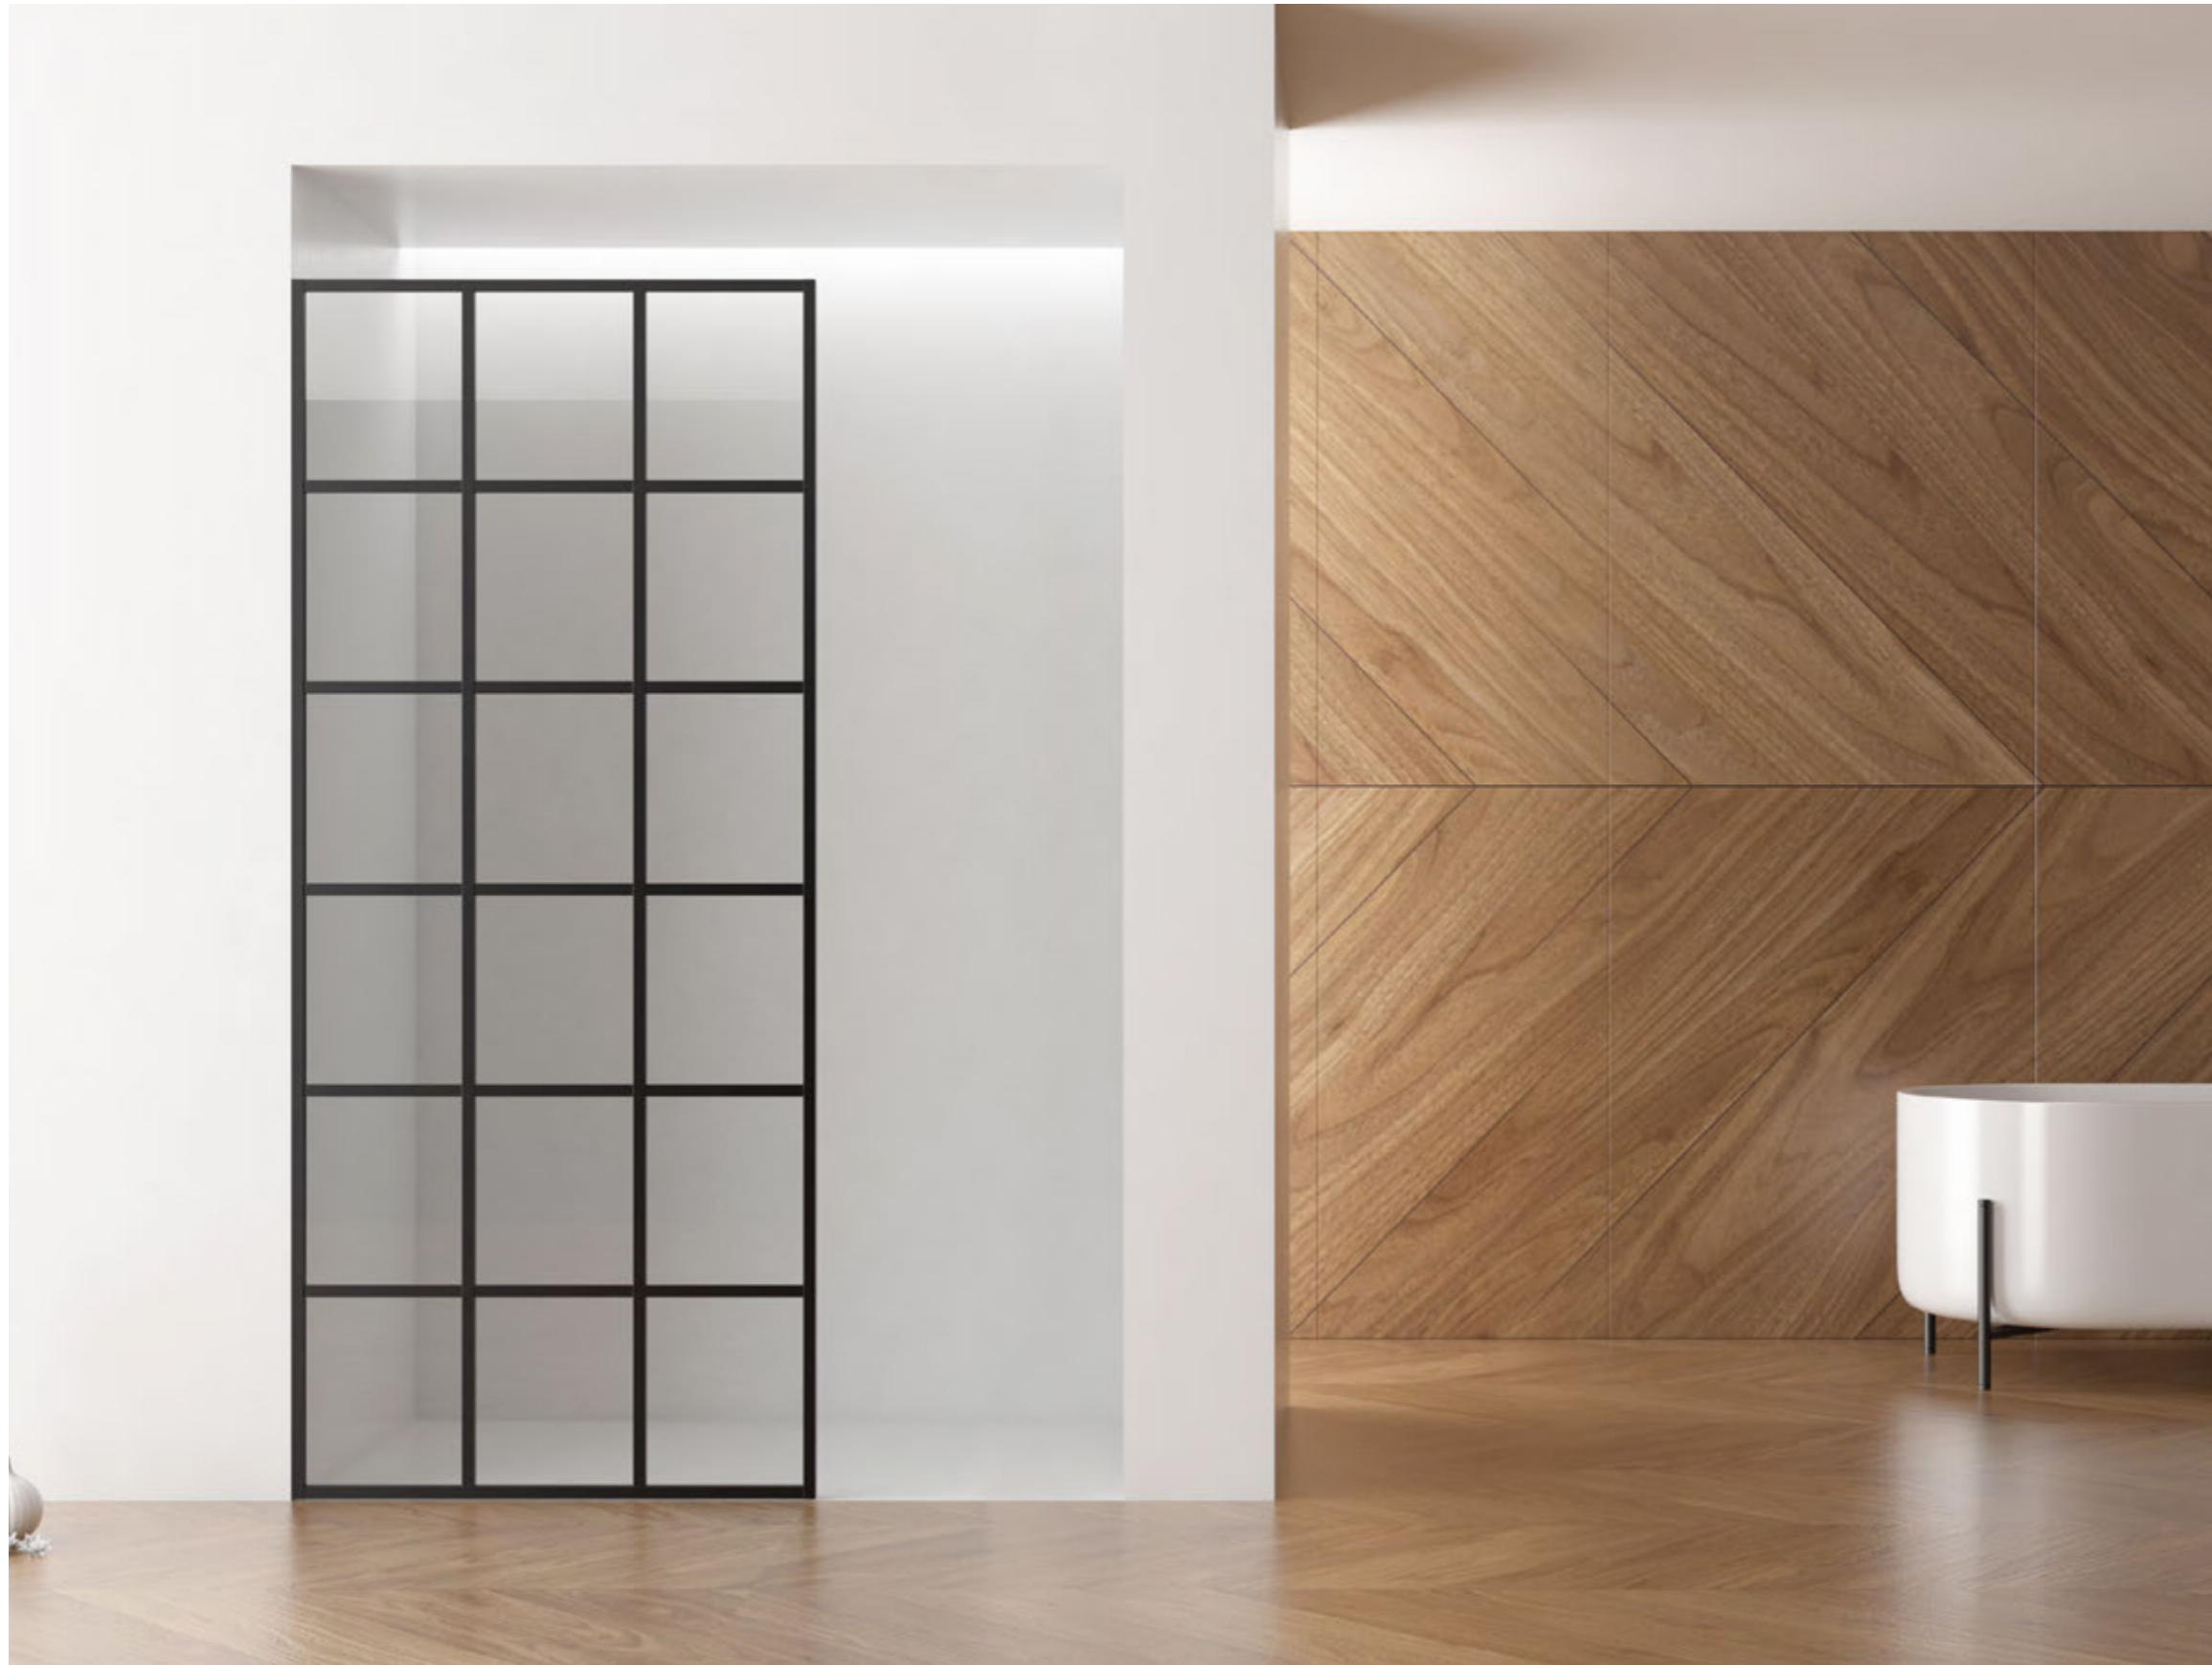

KL-AS001-SG

- 34-in Single panel frameless shower door
- Fixed glass panel creates an open, walk-in shower
- Reversible left or right side installation
- 3/8" (10mm) thick SGCC and ANSI certified tempered glass for added safety