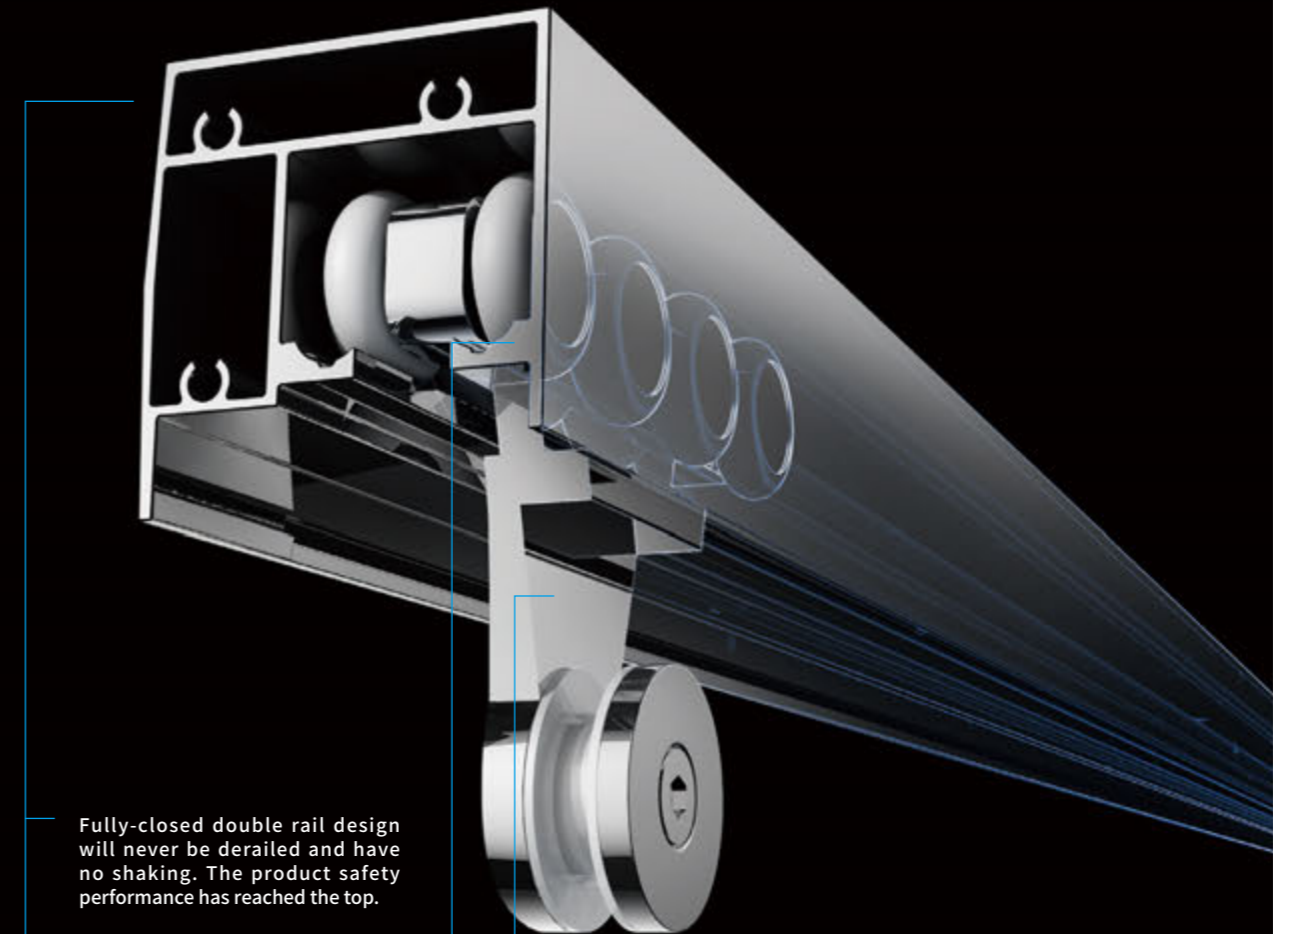

# FRAME SERIES

SHKL SHOWER ENCLOSURE

With excellent craftsmanship and fashion aesthetic integration , to create a romantic and elegant atmosphere.  
Make your choice more discerning

Fully-closed double rail design will never be derailed and have no shaking. The product safety performance has reached the top.