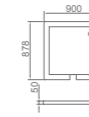

Corian Shower tray
size:900x878x50mm

KL8039