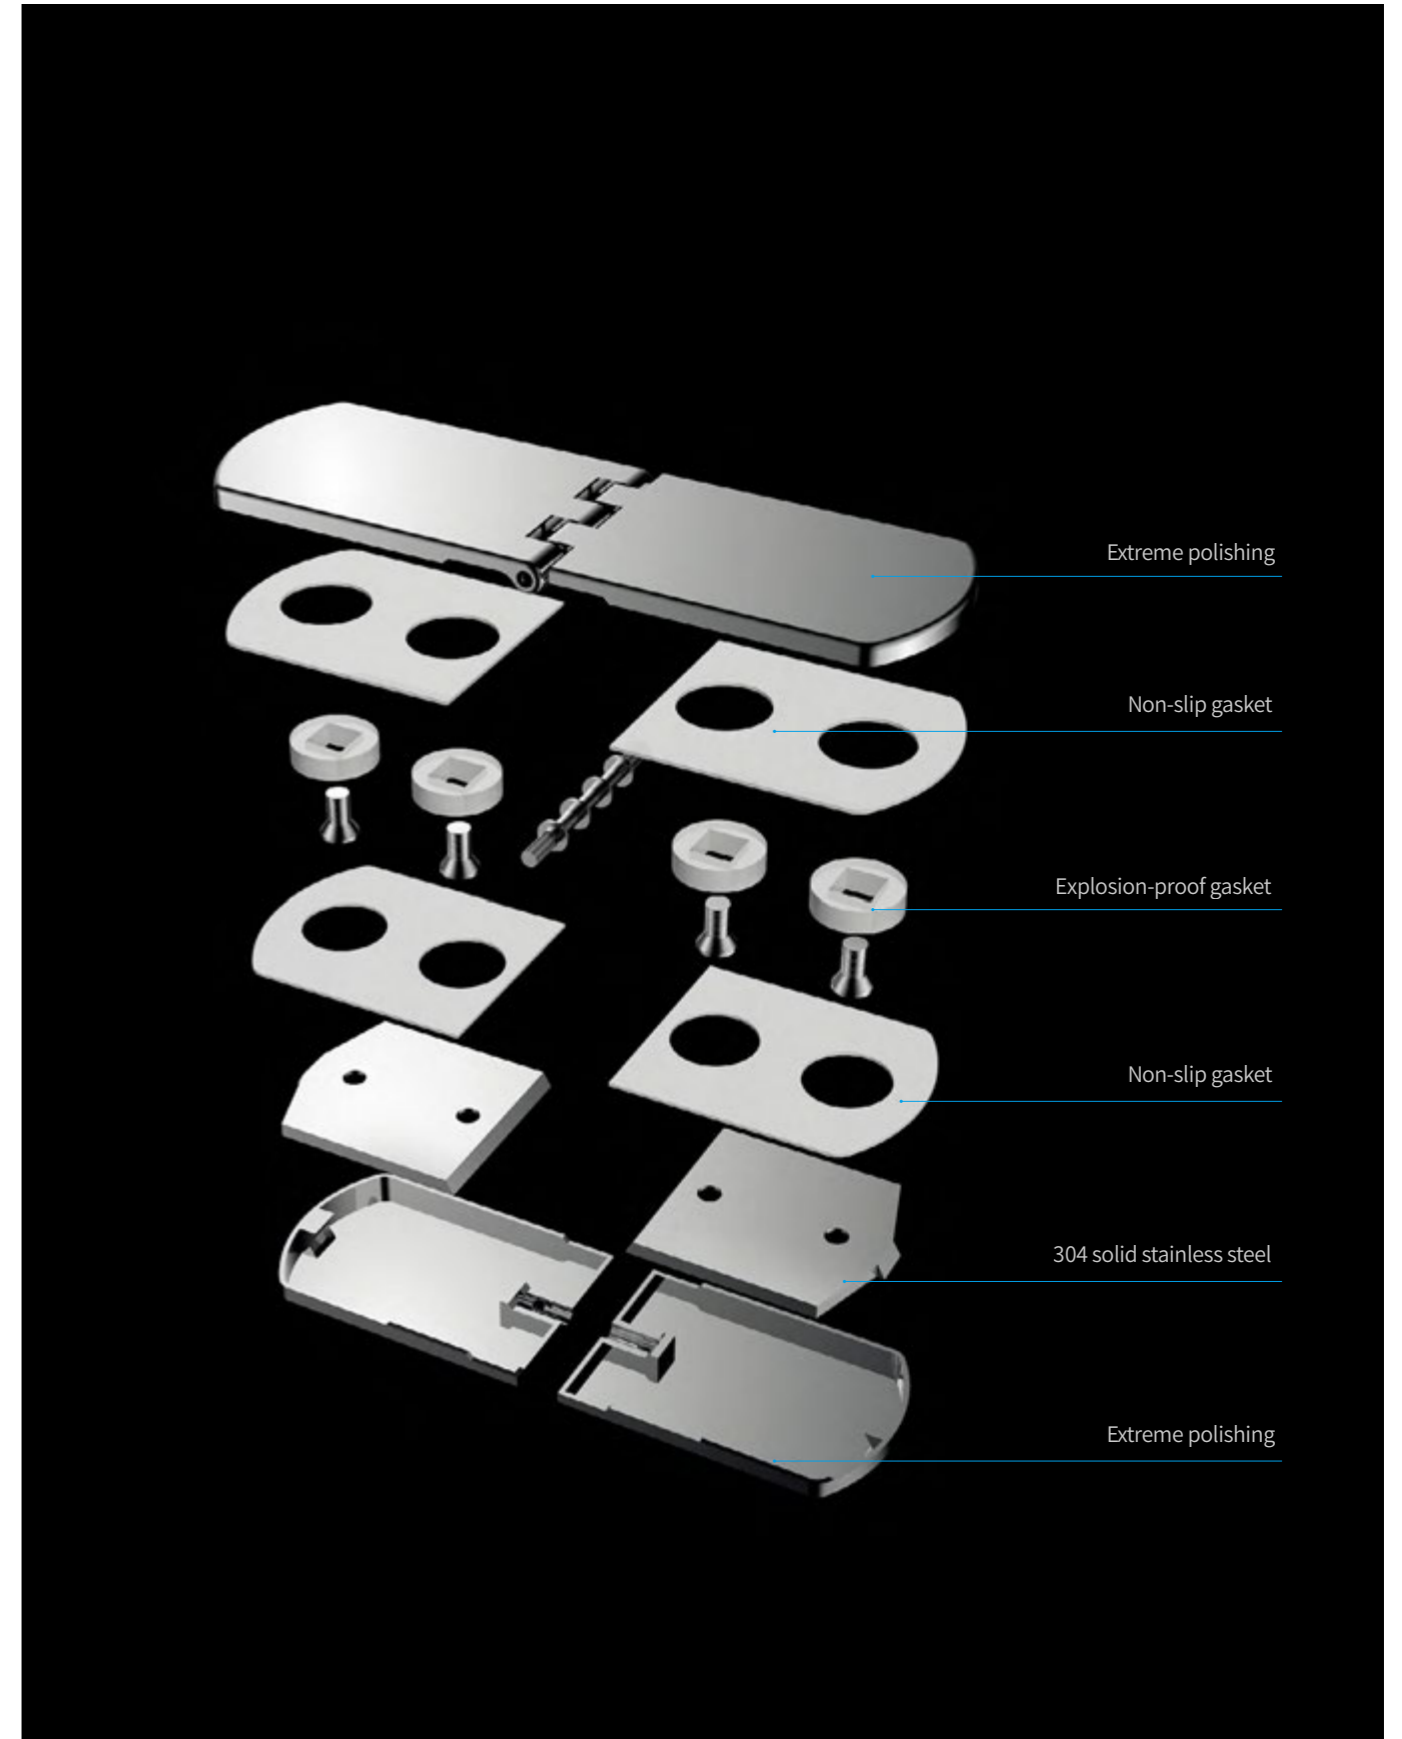

**KL5638310**

Glass Thickness: 8mm Tempered Glass  
 Frame Material: 304 Stainless Steel  
 Frame Color: Chrome,Sand finish,Brush finish,Hairline finish,  
 Electroplated black,Matt black  
 Size: 1400 \* 2000 mm  
 Customizing Range: 1200 ≤ L ≤ 1800 / 1850 ≤ H ≤ 2200

# FRAMELESS SERIES

SHKL SHOWER ENCLOSURE

A comfortable bathroom brings the super enjoy sense to life  
.Living in the simple atmosphere could make you enter to a  
new world!

SHKL

**KL-AS5689310-CTHY**

- Hinged shower door
- Outward and inward opening
  - 3/8" (10mm) thick SGCC and ANSI certified tempered glass for added safety
  - Vertical bar door handle
  - Quality 304-series stainless steel constructed hardware in a chrome finish is guaranteed to never rust

# Product Features

- A . Pure electroplated copper hinge.
- B . The hinge adopts a lifting design to minimize the gap between the door seam and the ground when closing , so as to achieve the best waterproof effect !