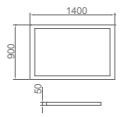

# SHOWER TRAY SERIES

SHKL SHOWER ENCLOSURE

**KL208**

Corian Shower tray  
size:900x900x50x50mm

**KL209**

Corian Shower tray  
size:900x900x50x50mm

**KL210**

Corian Shower tray  
size:1400x900x50x50mm