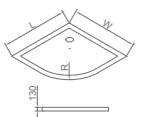

Acrylic Shower tray
size:900x900x50x50mm

KL213