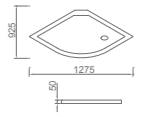

**KL8031**

Corian Shower tray  
size:1200x900x50mm

**KL8038**

Corian Shower tray  
size:900x878x50mm

**KL8039**

Corian Shower tray  
size:1275x925x50mm

**KL984**

Corian Shower tray  
size:1500x1500x110mm