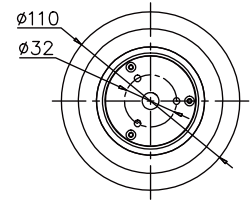

■ Silver
+ Clear glass

DETAILED DISPLAY

INSTALLATION

* Note: when installing the luminaire, it must be determined that the circuit has been disconnected.