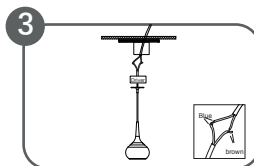

ORDERING INFORMATION

GE-09016-5W-110-L27K90CC

Brand Name	Series	Number	Power	Size	Voltage	CCT	CRI	Finish
GE	09	016	5W	110	L	27K	90	CC
GreenEarth	05: Downlight 06: Bean Pot Light 07: Track Light 08: Panel Light 09: Pendant Light 10: Mirror Light 17: Wall Light	/	5Watt	ø110mm	H: High Voltage Direct Drive AC230V L: AC220-240V M: DC24V A: AC100-120V B: AC100-240V C: AC100-277V D: AC85-265V E: AC100-305V F: AC347-480V AD: AC100-120V With Dimmable BD: AC100-120V With Dimmable CD: AC100-120V With Dimmable DD: AC85-265V With Dimmable ED: AC100-305V With Dimmable FD: AC347-480V With Dimmable	27K=2700K 30K=3000K 35K=3500K 40K=4000K 50K=5000K 57K=5700K 65K=6500K	70=CRI70 80=CRI80 90=CRI90 93=CRI93 95=CRI95 97=CRI97 98=CRI98	WH=White / BL=Black / GD=Gold / SL=Silver MW=Matte White / PT=Platinum / BZ=Bronze MB=Matte Black / MS=Matte Silver AO=Anodic Oxidation / NI=Nickle / Nিকেলে Plated CR=Chrome/Polished Chrome OB=Oil Rubbed Bronze / WP=White Powder Coated BP=Black Powder Coated / BEP=Blue plating SC=SATIN CHROME SP=Silver Powder Coated / SN=SATIN NICKEL SS=Stainless Steel / PA=Polished Aluminum PBN=POLISHED BRUSHED NICKLE PBC=POLISHED BRUSHED CHROME BA=BRUSHED Aluminum / BN=BRUSHED NICKEL BC=BRUSHED CHROME / CC=Custom Color CP=Colorful plating / TR=Colorful platin

■ Silver
+ Clear glass

DETAILED DISPLAY

OFF

ON

INSTALLATION

Turn off the power

Secure the junction box to the ceiling using screws

Connect the AC wires and Driver's Input wires

Rotate the mounting back plate into the junction box.

Completed

Turn on the power

* Note: when installing the luminaire, it must be determined that the circuit has been disconnected.

PACKAGE DIMENSION

Item	Size of Carton (L*W*H)(mm/in)	Net Weight/Pcs(kg/lbs)	Gross Weight/Carton(kg/lbs)
GE-09016	435*255*405 / 17.13*8.86*15.94	0.50 / 1.10	5.16 / 11.38