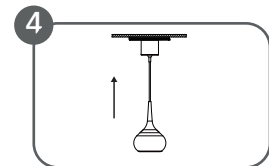

ORDERING INFORMATION

GE-09016-5W-110-L27K90CC

Brand Name	Series	Number	Power	Size	Voltage	CCT	CRI	Finish
GE	09	016	5W	110	L	27K	90	CC
GreenEarth	05: Downlight 06: Bean Pot Light 07: Track Light 08: Panel Light 09: Pendant Light 10: Mirror Light 17: Wall Light	/	5Watt	ø110mm	H: High Voltage Direct Drive AC230V L: AC220-240V M: DC24V A: AC100-120V B: AC100-240V C: AC100-277V D: AC85-265V E: AC100-305V F: AC347-480V AD: AC100-120V With Dimmable BD: AC100-120V With Dimmable CD: AC100-120V With Dimmable DD: AC85-265V With Dimmable ED: AC100-305V With Dimmable FD: AC347-480V With Dimmable	27K=2700K 30K=3000K 35K=3500K 40K=4000K 50K=5000K 57K=5700K 65K=6500K	70=CRI70 80=CRI80 90=CRI90 93=CRI93 95=CRI95 97=CRI97 98=CRI98	WH=White / BL=Black / GD=Gold / SL=Silver MW=Matte White / PT=Platinum / BZ=Bronze MB=Matte Black / MS=Matte Silver AO=Anodic Oxidation / NI=Nickle / Nিকেলে Plated CR=Chrome/Polished Chrome OB=Oil Rubbed Bronze / WP=White Powder Coated BP=Black Powder Coated / BEP=Blue plating SC=SATIN CHROME SP=Silver Powder Coated / SN=SATIN NICKEL SS=Stainless Steel / PA=Polished Aluminum PBN=POLISHED BRUSHED NICKLE PBC=POLISHED BRUSHED CHROME BA=BRUSHED Aluminum / BN=BRUSHED NICKEL BC=BRUSHED CHROME / CC=Custom Color CP=Colorful plating / TR=Colorful platin

■ Silver
+ Clear glass

DETAILED DISPLAY

OFF

ON

INSTALLATION

Turn off the power

Secure the junction box to the ceiling using screws

Connect the AC wires and Driver's Input wires

Rotate the mounting back plate into the junction box.

Completed

Turn on the power

* Note: when installing the luminaire, it must be determined that the circuit has been disconnected.

PACKAGE DIMENSION

Item	Size of Carton (L*W*H)(mm/in)	Net Weight/Pcs(kg/lbs)	Gross Weight/Carton(kg/lbs)
GE-09016	435*255*405 / 17.13*8.86*15.94	0.50 / 1.10	5.16 / 11.38