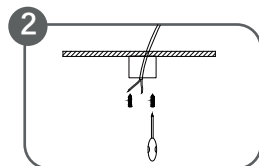

■ Silver
+ Clear glass

DETAILED DISPLAY

OFF

ON

INSTALLATION

Turn off the power

Secure the junction box to the ceiling using screws

Connect the AC wires and Driver's Input wires

Rotate the mounting back plate into the junction box.

Completed

Turn on the power

* Note: when installing the luminaire, it must be determined that the circuit has been disconnected.

PACKAGE DIMENSION

Item	Size of Carton (L*W*H)(mm/in)	Net Weight/Pcs(kg/lbs)	Gross Weight/Carton(kg/lbs)
GE-09016	435*255*405 / 17.13*8.86*15.94	0.50 / 1.10	5.16 / 11.38