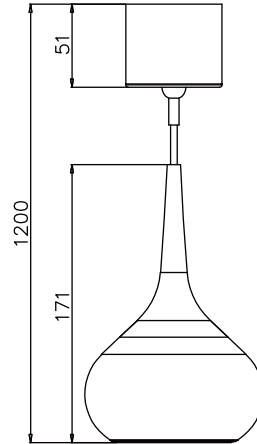

■ Silver
+ Clear glass

DETAILED DISPLAY

INSTALLATION

* Note: when installing the luminaire, it must be determined that the circuit has been disconnected.